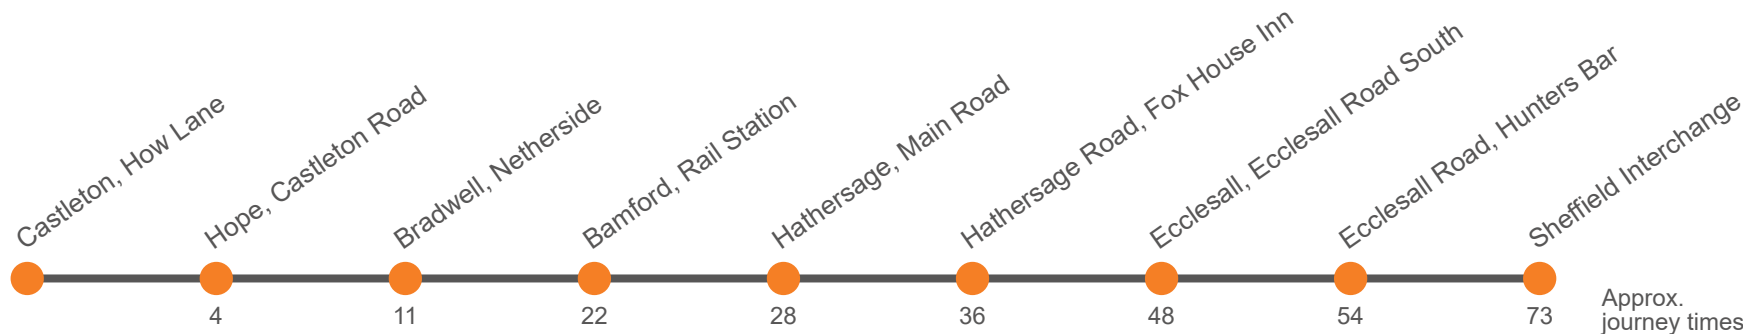

Sunday

Service:	272	272	272	272	272	272	272	272	272	272	272
Operator:	FSY	FSY	FSY	FSY	FSY	FSY	FSY	FSY	FSY	FSY	FSY
Castleton, Bus Station	1006	1106	1209	1306	1411	1506	1608	1706	1806	2001	2244
Hope, Post Office	1010	1110	1213	1310	1415	1510	1612	1711	1809	2006	2249
Bradwell, opp Memorial Hall		1118		1317		1519		1719		2014	2257
Bamford Station	1017	1129	1219	1328	1422	1529	1619	1729	1817	2024	2307
Hathersage, Main Road, Bank House	1023	1137	1225	1336	1428	1536	1625	1735	1822	2030	2314
Fox House Inn	1032	1146	1235	1345	1438	1546	1635	1746	1832	2040	2326
Ecclesall, Knowle Lane	1043	1158	1247	1357	1450	1558	1647	1759	1843	2051	2337
Ecclesall Road, Rustlings Road	1048	1204	1253	1403	1455	1604	1652	1803	1847	2055	2340
Sheffield Interchange, Stop D2	1104	1227	1310	1426	1511	1627	1707	1827	1902	2117	0000

FSY First South Yorkshire