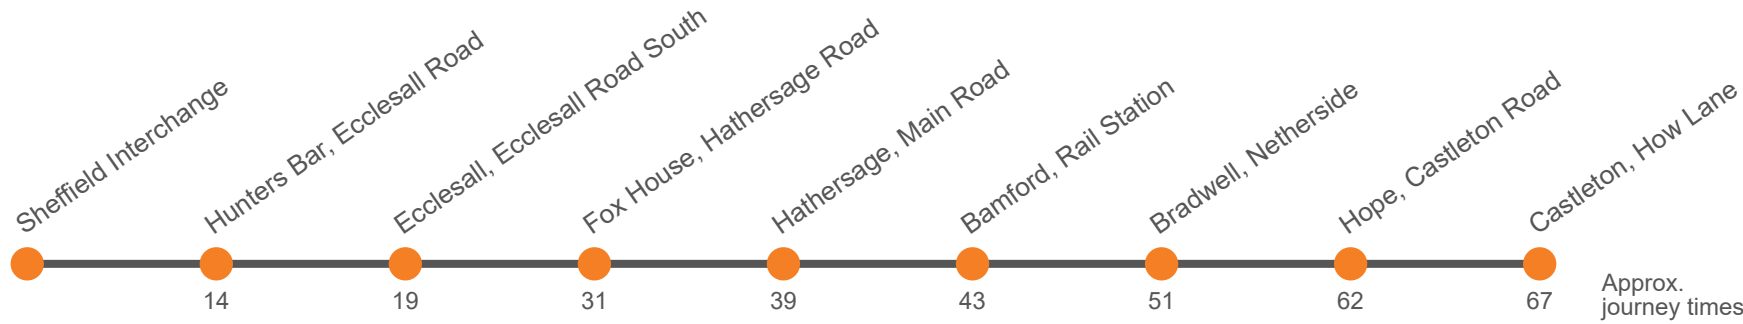

Saturday (continued)

Service:	272	272
Operator:	FSY	FSY
Sheffield Interchange, Stop D2	2122	2300
Moorhead MH2, Furnival Gate		
Royal Hallamshire Hospital, Glossop Rd		
Hunters Bar, Junction Road	2131	2309
Ecclesall, Knowle Lane	2134	2312
Fox House Inn	2144	2322
Hathersage, Main Road opp George Hotel	2152	2330
Bamford Station	2156	2334
Bradwell, adj Memorial Hall	2203	2341
Hope, Car Park	2213	2351
Castleton, Bus Station	2218	2356

FSY First South Yorkshire