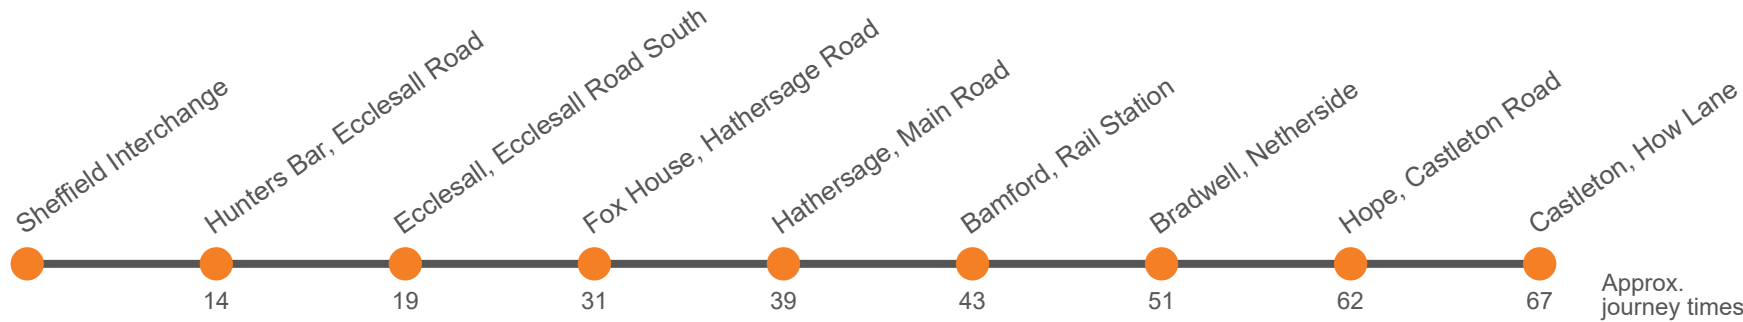

FSY First South Yorkshire

HUL Hulley's

Saturday (continued)

Service:	272	272
Operator:	FSY	FSY
Sheffield Interchange, Stop D2	2122	2300
Moorhead MH2, Furnival Gate		
Royal Hallamshire Hospital, Glossop Rd		
Hunters Bar, Junction Road	2131	2309
Ecclesall, Knowle Lane	2134	2312
Fox House Inn	2144	2322
Hathersage, Main Road opp George Hotel	2152	2330
Bamford Station	2156	2334
Bradwell, adj Memorial Hall	2203	2341
Hope, Car Park	2213	2351
Castleton, Bus Station	2218	2356

FSY First South Yorkshire

Sunday

Service:	272	272	272	272	272	272	272	272	272	272	272	272
Operator:	FSY	FSY	FSY	FSY	FSY	FSY	FSY	FSY	FSY	FSY	FSY	FSY
Sheffield Interchange, Stop D2	0851	0951	1051	1151	1251	1351	1451	1551	1651	1851	2136	
Hunters Bar, Junction Road	0906	1006	1106	1207	1307	1408	1506	1608	1705	1903	2146	
Ecclesall, Knowle Lane	0911	1011	1112	1214	1314	1414	1512	1613	1709	1907	2150	
Fox House Inn	0922	1022	1123	1225	1326	1426	1523	1624	1720	1917	2200	
Hathersage, Main Road opp George Hotel	0930	1031	1132	1234	1334	1435	1531	1632	1728	1925	2208	
Bamford Station	0934	1035	1136	1238	1338	1439	1535	1636	1732	1928	2212	
Bradwell, adj Memorial Hall	0942		1144		1346		1543		1740	1936	2220	
Hope, Car Park	0953	1043	1155	1246	1357	1447	1554	1644	1750	1948	2231	
Castleton, Bus Station	0958	1049	1201	1251	1402	1452	1600	1649	1756	1954	2236	