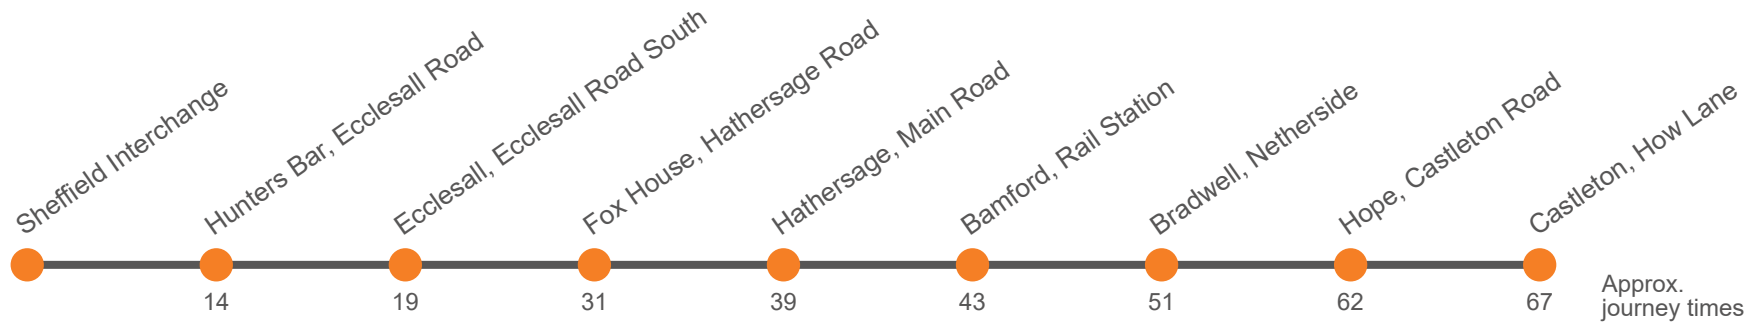

FSY First South Yorkshire

Monday to Friday

Service:	272	272	272	272	272	272	272	272	272	272	271	272	272	272	
Operator:	HUL	FSY	HUL	FSY	HUL	HUL	FSY	HUL	FSY	HUL	FSY	HUL	FSY	HUL	FSY
Sheffield Interchange, Stop D2	0635	0746	0846	0946	1036	1136	1236	1336	1436	1536	1636	1736	1836		
Moorhead MH2, Furnival Gate										1540					
Royal Hallamshire Hospital, Glossop Rd										1555					
Hunters Bar, Junction Road	0645	0759	0857	0957	1055	1155	1255	1355	1455	1605	1655	1755	1850		
Ecclesall, Knowle Lane	0649	0805	0903	1003	1102	1202	1302	1402	1502	1612	1702	1802	1854		
Fox House Inn	0658	0818	0914	1014	1115	1215	1315	1415	1515	1625	1715	1815	1904		
Hathersage, Main Road opp George Hotel	0705	0827	0922	1022	1124	1224	1324	1424	1524	1634	1724	1824	1912		
Bamford Station	0709	0831	0926	1026	1128	1228	1328	1428	1528	1638	1728	1828	1916		
Bradwell, adj Memorial Hall	0716	0839		1034			1336		1536		1736	1837	1924		
Hope, Car Park	0726	0851	0935	1045	1135	1235	1347	1435	1547	1647	1747	1847	1935		
Castleton, Bus Station	0731	0856	0941	1051	1141	1241	1352	1441	1552	1652	1752	1852	1940		

FSY First South Yorkshire

HUL Hulley's

Monday to Friday (continued)

Codes		a	
Service:	272	272	a Only runs on Fridays
Operator:	FSY	FSY	FSY First South Yorkshire
Sheffield Interchange, Stop D2	2122	2300	
Moorhead MH2, Furnival Gate			
Royal Hallamshire Hospital, Glossop Rd			
Hunters Bar, Junction Road	2131	2309	
Ecclesall, Knowle Lane	2134	2312	
Fox House Inn	2144	2322	
Hathersage, Main Road opp George Hotel	2152	2330	
Bamford Station	2156	2334	
Bradwell, adj Memorial Hall	2203	2341	
Hope, Car Park	2213	2351	
Castleton, Bus Station	2218	2356	