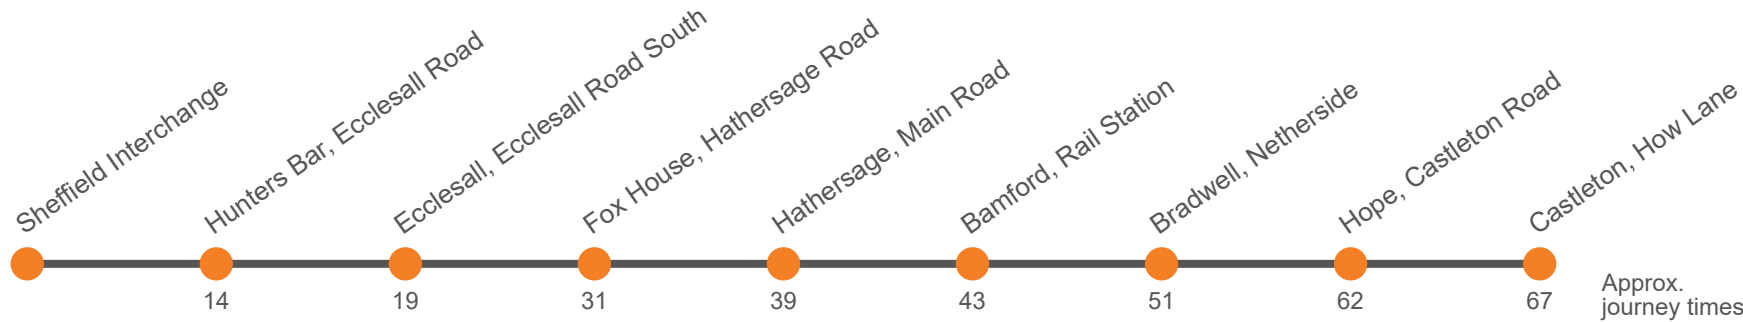

FSY First South Yorkshire

Monday to Friday

Service:	272	272	272	272	272	272	272	272	272	272	271	272	272	272	
Operator:	HUL	FSY	HUL	FSY	HUL	HUL	FSY	HUL	FSY	HUL	FSY	HUL	FSY	HUL	FSY
Sheffield Interchange, Stop D2	0635	0746	0846	0946	1036	1136	1236	1336	1436	1536	1636	1736	1836		
Moorhead MH2, Furnival Gate										1540					
Royal Hallamshire Hospital, Glossop Rd										1555					
Hunters Bar, Junction Road	0645	0759	0857	0957	1055	1155	1255	1355	1455	1605	1655	1755	1850		
Ecclesall, Knowle Lane	0649	0805	0903	1003	1102	1202	1302	1402	1502	1612	1702	1802	1854		
Fox House Inn	0658	0818	0914	1014	1115	1215	1315	1415	1515	1625	1715	1815	1904		
Hathersage, Main Road opp George Hotel	0705	0827	0922	1022	1124	1224	1324	1424	1524	1634	1724	1824	1912		
Bamford Station	0709	0831	0926	1026	1128	1228	1328	1428	1528	1638	1728	1828	1916		
Bradwell, adj Memorial Hall	0716	0839		1034			1336		1536		1736	1837	1924		
Hope, Car Park	0726	0851	0935	1045	1135	1235	1347	1435	1547	1647	1747	1847	1935		
Castleton, Bus Station	0731	0856	0941	1051	1141	1241	1352	1441	1552	1652	1752	1852	1940		

FSY First South Yorkshire

HUL Hulley's

Monday to Friday (continued)

Codes		a	
Service:	272	272	a Only runs on Fridays
Operator:	FSY	FSY	FSY First South Yorkshire
Sheffield Interchange, Stop D2	2122	2300	
Moorhead MH2, Furnival Gate			
Royal Hallamshire Hospital, Glossop Rd			
Hunters Bar, Junction Road	2131	2309	
Ecclesall, Knowle Lane	2134	2312	
Fox House Inn	2144	2322	
Hathersage, Main Road opp George Hotel	2152	2330	
Bamford Station	2156	2334	
Bradwell, adj Memorial Hall	2203	2341	
Hope, Car Park	2213	2351	
Castleton, Bus Station	2218	2356	