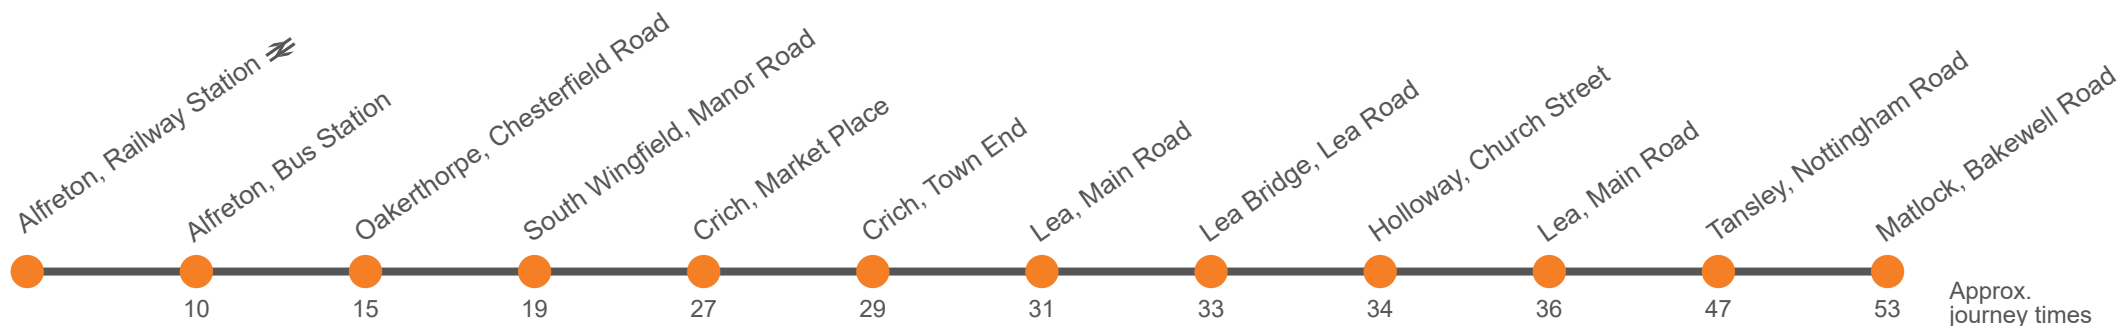

## Alfreton to Matlock via Crich

Effective from: 08/06/2022

Little's Travel

### Monday to Saturday

Alfreton, Railway Station	0905	1105	1405	1605	...
Alfreton, Bus Station Bay 4 <i>arr</i>	0910	1110	1410	1610	...
Alfreton, Bus Station Bay 4 <i>dep</i>	0915	1115	1415	1615	1805
Oakerthorpe, Fourlane Ends	0920	1120	1420	1620	1809
South Wingfield, Market Place	0924	1124	1424	1624	1812
Crich, Market Place	0932	1132	1432	1632	1824
Crich, outside Tramway Museum	0934	1134	1434	1634	1826
Lea, Main Road opp Jug And Glass	0936	1136	1436	1636	1827
Lea Bridge, Lea Road opp Smedleys Mills	0938	1138	1438	1638	1828
Holloway, Church Street opp Hillside	0939	1139	1439	1639	1830
Lea, Main Road adj Jug And Glass	0941	1141	1441	1641	1831
Tansley, The Tavern	0952	1152	1452	1652	1839
Matlock, Bakewell Road, Stand B	0958	1158	1458	1658	1844

## Matlock to Alfreton via Crich

Effective from: 08/06/2022

Little's Travel

### Monday to Saturday

Matlock, Bakewell Road, Stand B	0628	1007	1207	1507	1707	1903
Tansley, The Tavern	0633	1012	1212	1516	1716	1910
Lea, Main Road opp Jug And Glass	0639	1018	1218	1519	1719	1913
Lea Bridge, Lea Road opp Smedleys Mills	0642	1021	1221	1521	1721	1915
Holloway, Church Street opp Hillside	0645	1024	1224	1524	1724	1917
Lea, Main Road adj Jug And Glass	0647	1026	1226	1526	1726	1917
Crich, Plaistow Green Road, Tramway Museum	0655	1034	1234	1534	1734	1920
Crich, Market Place	0657	1036	1236	1536	1736	1922
South Wingfield, Market Place	0704	1043	1243	1543	1743	1928
Oakerthorpe, Furlane Ends	0708	1047	1247	1547	1747	1931
Alfreton, Bus Station Bay 4	0715	1053	1253	1553	1753	1937
Alfreton, Railway Station	...	1057	1257	1557	...	...