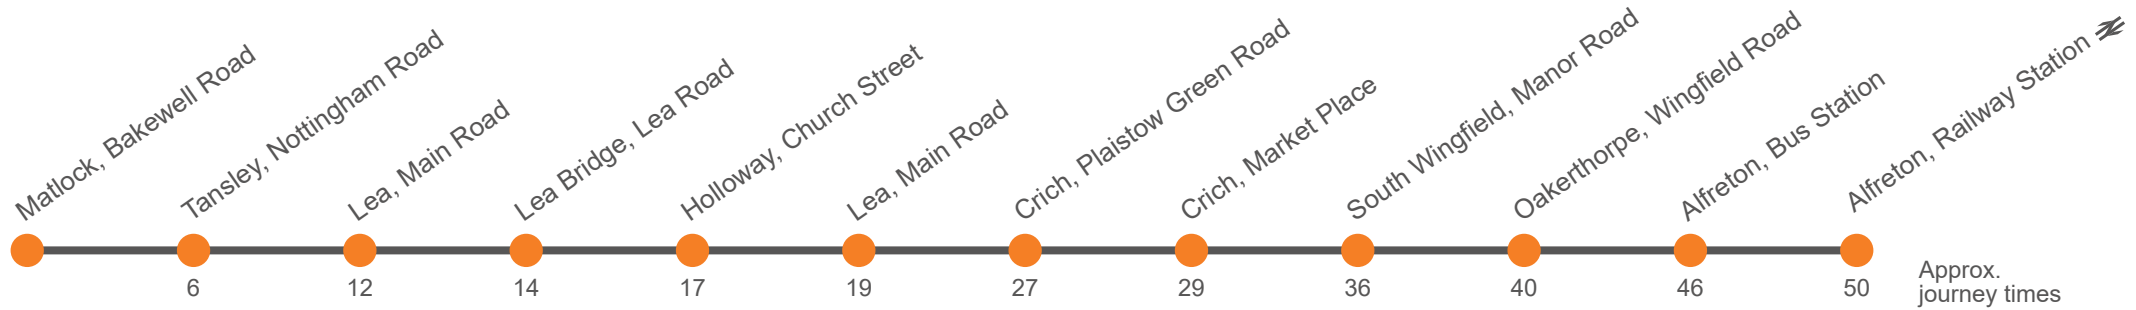

## Alfreton to Matlock via Crich

Effective from: 08/06/2022

Little's Travel

### Monday to Saturday

Alfreton, Railway Station	0905	1105	1405	1605	...
Alfreton, Bus Station Bay 4 <i>arr</i>	0910	1110	1410	1610	...
Alfreton, Bus Station Bay 4 <i>dep</i>	0915	1115	1415	1615	1805
Oakerthorpe, Fourlane Ends	0920	1120	1420	1620	1809
South Wingfield, Market Place	0924	1124	1424	1624	1812
Crich, Market Place	0932	1132	1432	1632	1824
Crich, outside Tramway Museum	0934	1134	1434	1634	1826
Lea, Main Road opp Jug And Glass	0936	1136	1436	1636	1827
Lea Bridge, Lea Road opp Smedleys Mills	0938	1138	1438	1638	1828
Holloway, Church Street opp Hillside	0939	1139	1439	1639	1830
Lea, Main Road adj Jug And Glass	0941	1141	1441	1641	1831
Tansley, The Tavern	0952	1152	1452	1652	1839
Matlock, Bakewell Road, Stand B	0958	1158	1458	1658	1844

## Matlock to Alfreton via Crich

Effective from: 08/06/2022

Little's Travel

### Monday to Saturday

Matlock, Bakewell Road, Stand B	0628	1007	1207	1507	1707	1903
Tansley, The Tavern	0633	1012	1212	1516	1716	1910
Lea, Main Road opp Jug And Glass	0639	1018	1218	1519	1719	1913
Lea Bridge, Lea Road opp Smedleys Mills	0642	1021	1221	1521	1721	1915
Holloway, Church Street opp Hillside	0645	1024	1224	1524	1724	1917
Lea, Main Road adj Jug And Glass	0647	1026	1226	1526	1726	1917
Crich, Plaistow Green Road, Tramway Museum	0655	1034	1234	1534	1734	1920
Crich, Market Place	0657	1036	1236	1536	1736	1922
South Wingfield, Market Place	0704	1043	1243	1543	1743	1928
Oakerthorpe, Furlane Ends	0708	1047	1247	1547	1747	1931
Alfreton, Bus Station Bay 4	0715	1053	1253	1553	1753	1937
Alfreton, Railway Station	...	1057	1257	1557	...	...