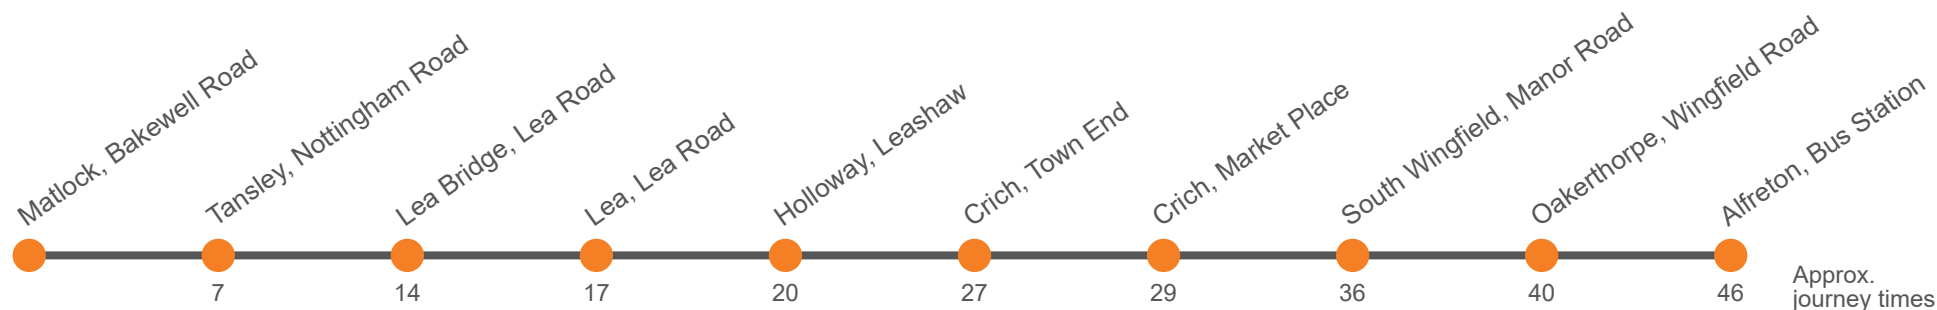

140

Alfreton to Matlock via Crich

Effective from: 08/06/2022

Little's Travel

Monday to Saturday

Alfreton, Railway Station	0905	1105	1405	1605	...
Alfreton, Bus Station Bay 4 <i>arr</i>	0910	1110	1410	1610	...
Alfreton, Bus Station Bay 4 <i>dep</i>	0915	1115	1415	1615	1805
Oakerthorpe, Fourlane Ends	0920	1120	1420	1620	1809
South Wingfield, Market Place	0924	1124	1424	1624	1812
Crich, Market Place	0932	1132	1432	1632	1824
Crich, Tramway Museum	0934	1134	1434	1634	1826
Holloway, Leashaw	0939	1139	1439	1639	1830
Lea, Church Street	0942	1142	1442	1642	1832
Smedleys Mills, Lea Road	0945	1145	1445	1645	1835
Tansley, The Tavern	0952	1152	1452	1652	1839
Matlock, Bakewell Road, Stand B	0958	1158	1458	1658	1844

No service on Sunday or Bank Holiday Monday

This service is operated under contract to Derbyshire County Council

140

Matlock to Alfreton via Crich

Effective from: 08/06/2022

Little's Travel

Monday to Saturday

Matlock, Bakewell Road, Stand B	0628	1007	1207	1507	1707	1903
Tansley, The Tavern	0633	1012	1212	1516	1716	1910
Smedleys Mills, Lea Road	0642	1021	1221	1521	1721	
Lea, Lea Road	0645	1024	1224	1524	1724	
Lea, Church Street						1915
Holloway, The Green	0648	1027	1227	1527	1727	1917
Crich, Tramway Museum	0655	1034	1234	1534	1734	1920
Crich, Market Place	0657	1036	1236	1536	1736	1922
South Wingfield, Market Place	0704	1043	1243	1543	1743	1928
Oakerthorpe, Fourlane Ends	0708	1047	1247	1547	1747	1931
Alfreton, Bus Station Bay 4	0715	1053	1253	1553	1753	1937
Alfreton, Railway Station	...	1057	1257	1557