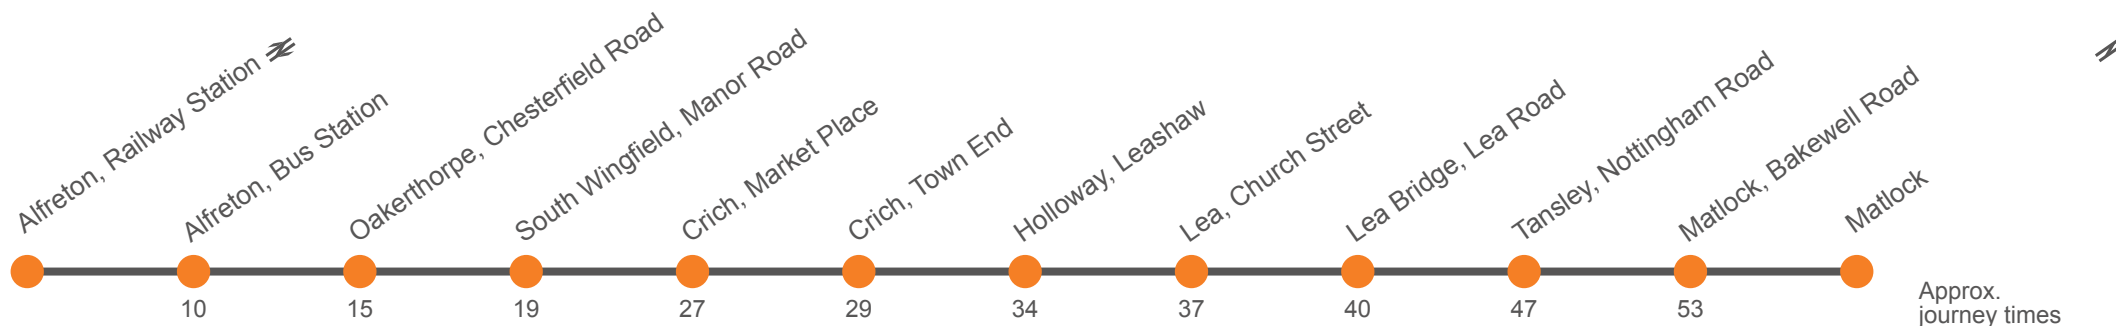

140

Alfreton to Matlock via Crich

Effective from: 01/08/2022 until 30/12/2022

Little's Travel

Monday to Friday

Alfreton, Railway Station	0905	1105	1405	1605	...
Alfreton, Bus Station	<i>arr</i> 0910	1110	1410	1610	...
Alfreton, Bus Station	<i>dep</i> 0915	1115	1415	1615	1805
Oakerthorpe, Fourlane Ends	0920	1120	1420	1620	1809
South Wingfield, Market Place	0924	1124	1424	1624	1812
Crich, Market Place	0932	1132	1432	1632	1824
Crich, Tramway Museum	0934	1134	1434	1634	1826
Holloway, Leashaw	0939	1139	1439	1639	1830
Lea, Church Street	0942	1142	1442	1642	1832
Smedleys Mills, Lea Road	0945	1145	1445	1645	1835
Tansley, The Tavern	0952	1152	1452	1652	1839
Matlock, Bakewell Road Stand E	0958	1158	1458	1658	1844