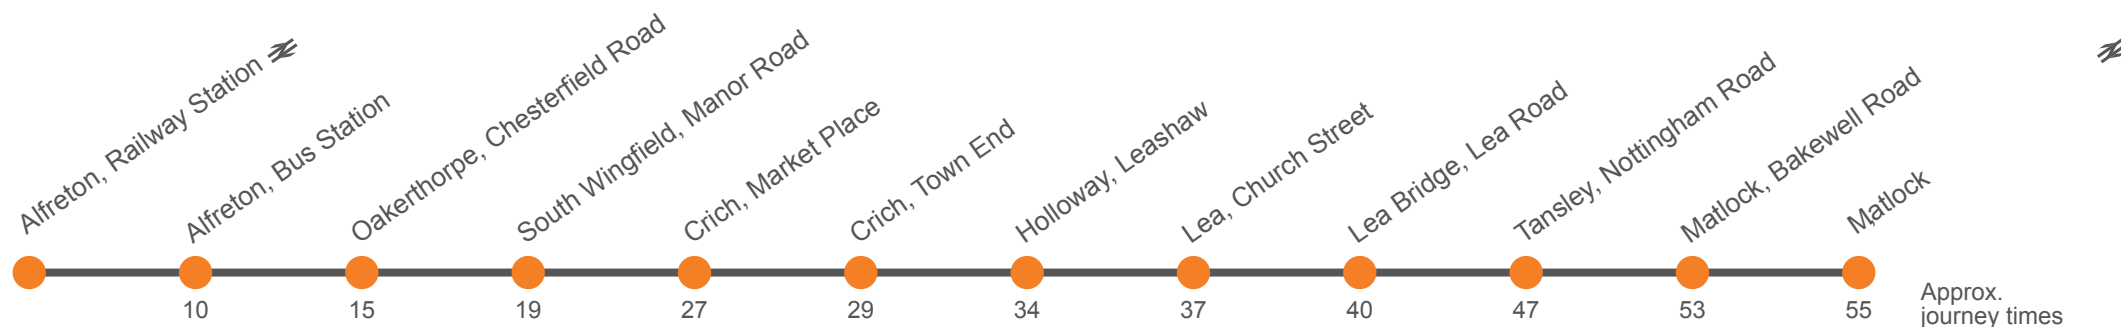

140

Alfreton to Matlock via Crich

Effective from: 01/08/2022 until 30/12/2022

Little's Travel

Saturday

Alfreton, Railway Station	0905	1105	1405	1605	...
Alfreton, Bus Station	<i>arr</i> 0910	1110	1410	1610	...
Alfreton, Bus Station	<i>dep</i> 0915	1115	1415	1615	1805
Oakerthorpe, Fourlane Ends	0920	1120	1420	1620	1809
South Wingfield, Market Place	0924	1124	1424	1624	1812
Crich, Market Place	0932	1132	1432	1632	1824
Crich, Tramway Museum	0934	1134	1434	1634	1826
Holloway, Leashaw	0939	1139	1439	1639	1830
Lea, Church Street	0942	1142	1442	1642	1832
Smedleys Mills, Lea Road	0945	1145	1445	1645	1835
Tansley, The Tavern	0952	1152	1452	1652	1839
Matlock, Bakewell Road Stand E	0958	1158	1458	1658	1844