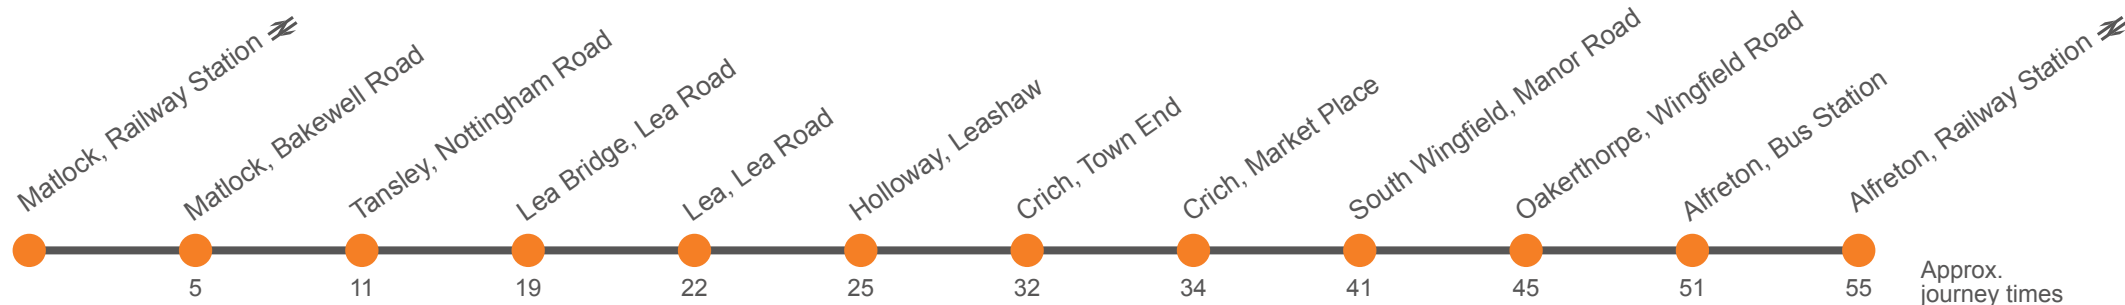

140

Matlock to Alfreton via Crich

Effective from: 01/08/2022 until 30/12/2022

Little's Travel

Monday to Friday

Matlock, Bakewell Road Stand E	0628	1007	1207	1507	1707	1903
Tansley, The Tavern	0633	1012	1212	1516	1716	1910
Smedleys Mills, Lea Road Lea,	0642	1021	1221	1521	1721	
Lea Road	0645	1024	1224	1524	1724	
Lea, Church Street						1915
Holloway, The Green	0648	1027	1227	1527	1727	1917
Crich, Tramway Museum Crich,	0655	1034	1234	1534	1734	1920
Market Place	0657	1036	1236	1536	1736	1922
South Wingfield, Market Place	0704	1043	1243	1543	1743	1928
Oakerthorpe, Fournalane Ends	0708	1047	1247	1547	1747	1931
Alfreton, Bus Station	0715	1053	1253	1553	1753	1937
Alfreton, Railway Station	...	1057	1257	1557

140

Matlock to Alfreton via Crich

Effective from: 06/09/2021

Little's Travel

Saturday

Matlock, Railway Station, Bay 2	0626	1002	1202	1502	1702	1900
Matlock, Bakewell Road Stand E	0628	1007	1207	1507	1707	1903
Tansley, The Tavern	0633	1012	1212	1516	1716	1910
Smedleys Mills, Lea Road	0642	1021	1221	1521	1721	
Lea, Lea Road	0645	1024	1224	1524	1724	
Lea, Church Street						1915
Holloway, The Green	0648	1027	1227	1527	1727	1917
Crich, Tramway Museum	0655	1034	1234	1534	1734	1920
Crich, Market Place	0657	1036	1236	1536	1736	1922
South Wingfield, Market Place	0704	1043	1243	1543	1743	1928
Oakerthorpe, Furlane Ends	0708	1047	1247	1547	1747	1931
Alfreton, Bus Station	0715	1053	1253	1553	1753	1937
Alfreton, Railway Station	...	1057	1257	1557