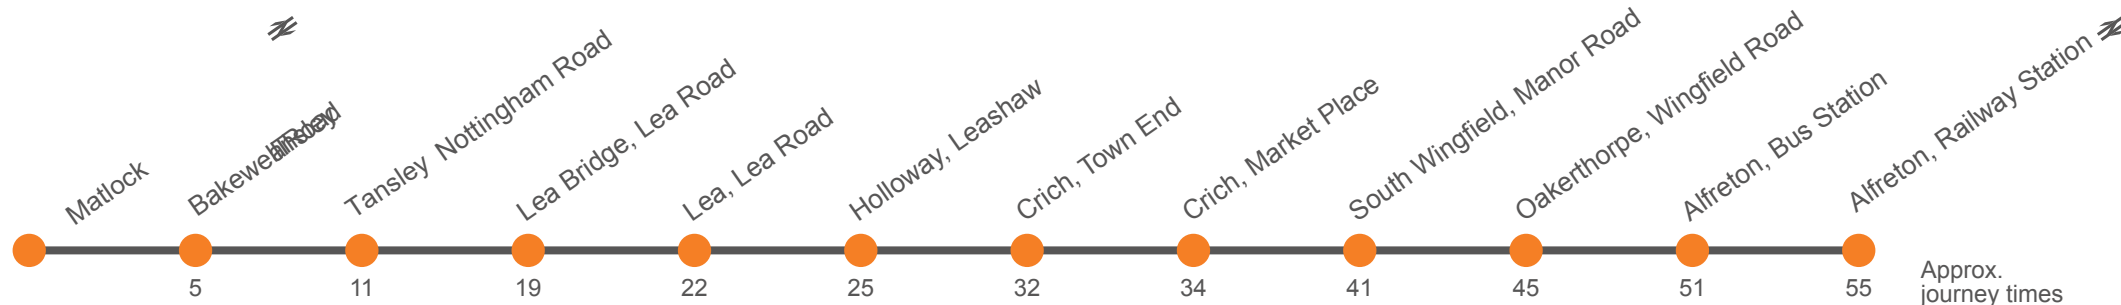

140

Matlock to Alfreton via Crich

Effective from: 01/08/2022 until 30/12/2022

Little's Travel

Monday to Friday

Matlock, Bakewell Road Stand E	0628	1007	1207	1507	1707	1903
Tansley, The Tavern	0633	1012	1212	1516	1716	1910
Smedleys Mills, Lea Road Lea,	0642	1021	1221	1521	1721	
Lea Road	0645	1024	1224	1524	1724	
Lea, Church Street						1915
Holloway, The Green	0648	1027	1227	1527	1727	1917
Crich, Tramway Museum Crich,	0655	1034	1234	1534	1734	1920
Market Place	0657	1036	1236	1536	1736	1922
South Wingfield, Market Place	0704	1043	1243	1543	1743	1928
Oakerthorpe, Fournalane Ends	0708	1047	1247	1547	1747	1931
Alfreton, Bus Station	0715	1053	1253	1553	1753	1937
Alfreton, Railway Station	...	1057	1257	1557

140

Matlock to Alfreton via Crich

Effective from: 06/09/2021

Little's Travel

Saturday

Matlock, Railway Station, Bay 2	0626	1002	1202	1502	1702	1900
Matlock, Bakewell Road Stand E	0628	1007	1207	1507	1707	1903
Tansley, The Tavern	0633	1012	1212	1516	1716	1910
Smedleys Mills, Lea Road	0642	1021	1221	1521	1721	
Lea, Lea Road	0645	1024	1224	1524	1724	
Lea, Church Street						1915
Holloway, The Green	0648	1027	1227	1527	1727	1917
Crich, Tramway Museum	0655	1034	1234	1534	1734	1920
Crich, Market Place	0657	1036	1236	1536	1736	1922
South Wingfield, Market Place	0704	1043	1243	1543	1743	1928
Oakerthorpe, Furlane Ends	0708	1047	1247	1547	1747	1931
Alfreton, Bus Station	0715	1053	1253	1553	1753	1937
Alfreton, Railway Station	...	1057	1257	1557