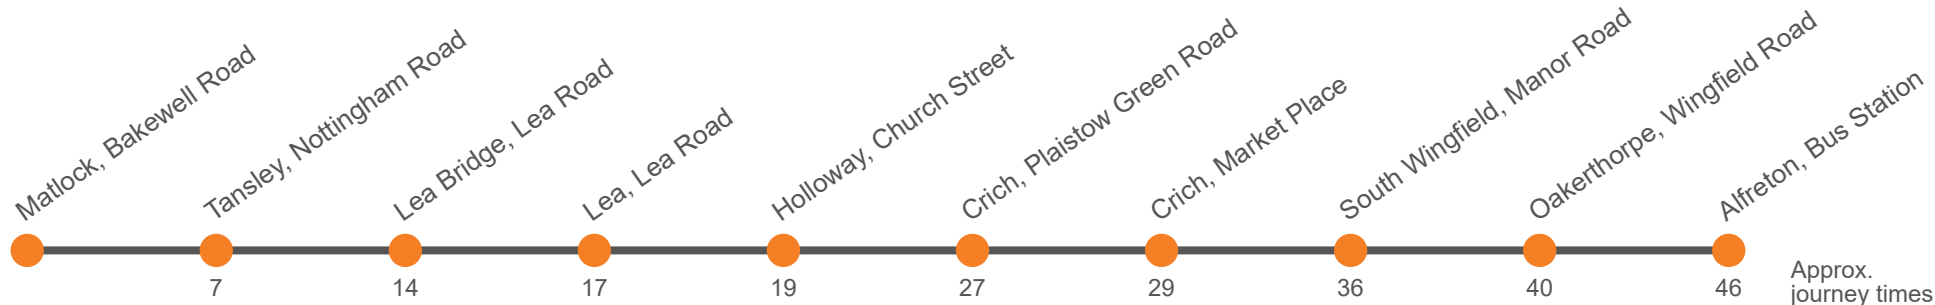

140

Matlock to Alfreton via Crich

Effective from: 28/04/2023

Little's Travel

Monday to Friday

Matlock, Bakewell Road, Stand B	0628	1007	1207	1507	1707	1903
Tansley, The Tavern	0633	1012	1212	1516	1716	1910
Smedleys Mills, Lea Road	0642	1021	1221	1521	1721	
Lea, Lea Road	0645	1024	1224	1524	1724	
Lea, Church Street						1915
Holloway, Church Street	0647	1026	1226	1526	1726	1916
Crich, Plaistow Green Road, Tramway Museum	0655	1034	1234	1534	1734	1920
Crich, Market Place	0657	1036	1236	1536	1736	1922
South Wingfield, Market Place	0704	1043	1243	1543	1743	1928
Oakerthorpe, Furlane Ends	0708	1047	1247	1547	1747	1931
Alfreton, Bus Station Bay 4	0715	1053	1253	1553	1753	1937
Alfreton, Railway Station	...	1057	1257	1557

140

Matlock to Alfreton via Crich

Effective from: 28/04/2023

Little's Travel

Saturday

Matlock, Bakewell Road, Stand B	0628	1007	1207	1507	1707	1903
Tansley, The Tavern	0633	1012	1212	1516	1716	1910
Smedleys Mills, Lea Road	0642	1021	1221	1521	1721	
Lea, Lea Road	0645	1024	1224	1524	1724	
Lea, Church Street						1915
Holloway, Church Street	0647	1026	1226	1526	1726	1916
Crich, Plaistow Green Road, Tramway Museum	0655	1034	1234	1534	1734	1920
Crich, Market Place	0657	1036	1236	1536	1736	1922
South Wingfield, Market Place	0704	1043	1243	1543	1743	1928
Oakerthorpe, Furlane Ends	0708	1047	1247	1547	1747	1931
Alfreton, Bus Station Bay 4	0715	1053	1253	1553	1753	1937
Alfreton, Railway Station	...	1057	1257	1557