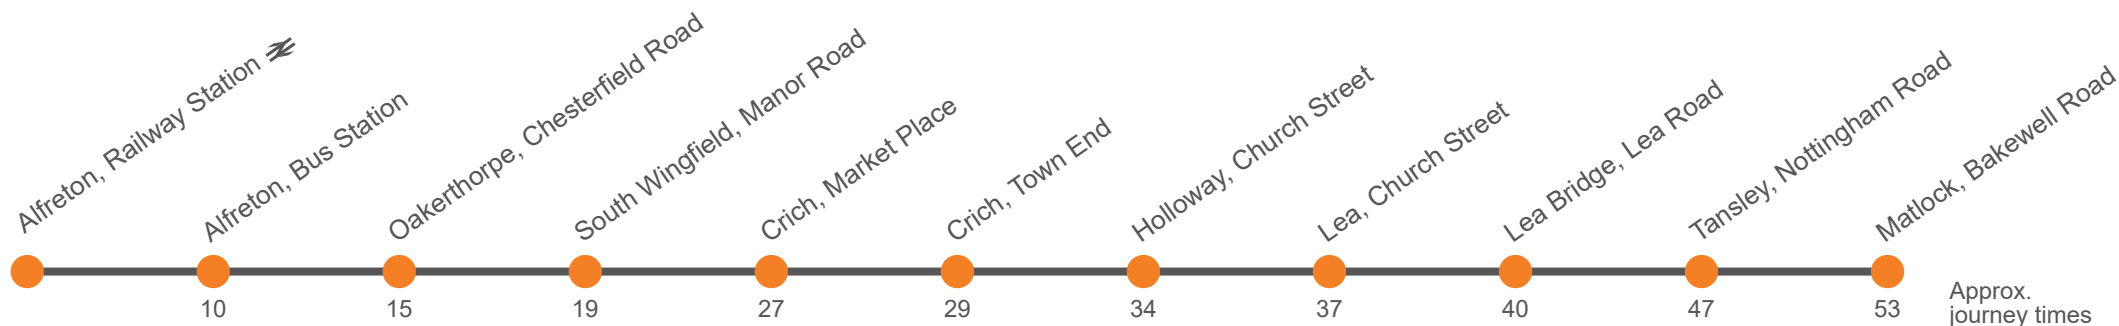

140

Alfreton to Matlock via Crich

Effective from: 28/04/2023

Little's Travel

Saturday

Alfreton, Railway Station	0905	1105	1405	1605	...
Alfreton, Bus Station Bay 4 <i>arr</i>	0910	1110	1410	1610	...
Alfreton, Bus Station Bay 4 <i>dep</i>	0915	1115	1415	1615	1805
Oakerthorpe, Fourlane Ends	0920	1120	1420	1620	1809
South Wingfield, Market Place	0924	1124	1424	1624	1812
Crich, Market Place	0932	1132	1432	1632	1824
Crich, outside Tramway Museum	0934	1134	1434	1634	1826
Holloway, Church Street	0939	1139	1439	1639	1830
Lea, Church Street	0942	1142	1442	1642	1832
Smedleys Mills, Lea Road	0945	1145	1445	1645	1835
Tansley, The Tavern	0952	1152	1452	1652	1839
Matlock, Bakewell Road, Stand B	0958	1158	1458	1658	1844