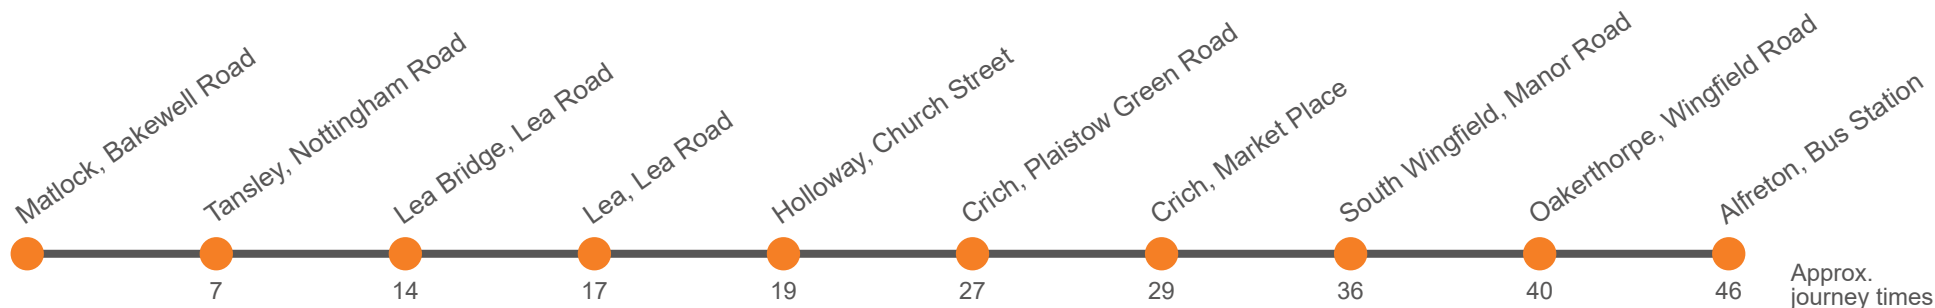

140

Matlock to Alfreton via Crich

Effective from: 28/04/2023

Little's Travel

Monday to Friday

Matlock, Bakewell Road, Stand B	0628	1007	1207	1507	1707	1903
Tansley, The Tavern	0633	1012	1212	1516	1716	1910
Smedleys Mills, Lea Road	0642	1021	1221	1521	1721	
Lea, Lea Road	0645	1024	1224	1524	1724	
Lea, Church Street						1915
Holloway, Church Street	0647	1026	1226	1526	1726	1916
Crich, Plaistow Green Road, Tramway Museum	0655	1034	1234	1534	1734	1920
Crich, Market Place	0657	1036	1236	1536	1736	1922
South Wingfield, Market Place	0704	1043	1243	1543	1743	1928
Oakerthorpe, Furlane Ends	0708	1047	1247	1547	1747	1931
Alfreton, Bus Station Bay 4	0715	1053	1253	1553	1753	1937
Alfreton, Railway Station	...	1057	1257	1557

140

Matlock to Alfreton via Crich

Effective from: 28/04/2023

Little's Travel

Saturday

Matlock, Bakewell Road, Stand B	0628	1007	1207	1507	1707	1903
Tansley, The Tavern	0633	1012	1212	1516	1716	1910
Smedleys Mills, Lea Road	0642	1021	1221	1521	1721	
Lea, Lea Road	0645	1024	1224	1524	1724	
Lea, Church Street						1915
Holloway, Church Street	0647	1026	1226	1526	1726	1916
Crich, Plaistow Green Road, Tramway Museum	0655	1034	1234	1534	1734	1920
Crich, Market Place	0657	1036	1236	1536	1736	1922
South Wingfield, Market Place	0704	1043	1243	1543	1743	1928
Oakerthorpe, Furlane Ends	0708	1047	1247	1547	1747	1931
Alfreton, Bus Station Bay 4	0715	1053	1253	1553	1753	1937
Alfreton, Railway Station	...	1057	1257	1557