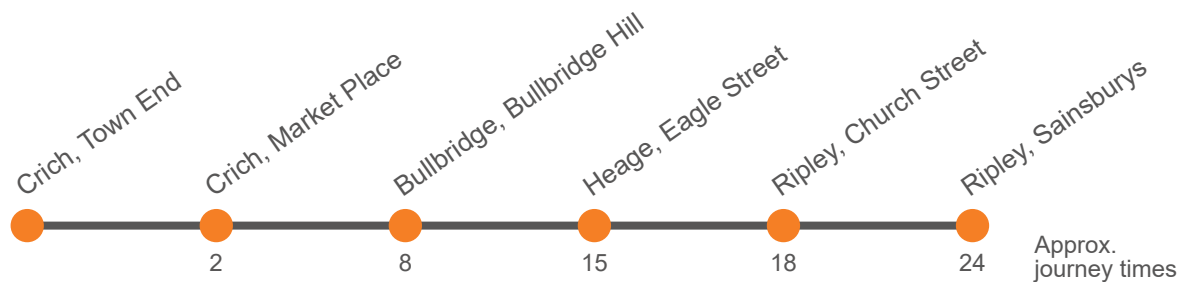

Hol Runs during School Holidays Only

Sch Runs on Schooldays Only

141

Ripley to Matlock via Nether Heage and Crich

Effective from: 28/042023

Little's Travel

Saturday

Alfreton, Bus Station Bay 4	0716
Swanwick, Church	0721
Ripley, Sainsburys		1040	1320	1510	1610
Ripley, Market Place	0726	1043	1323	1513	1613
Heage, Eagle Tavern	0733	1050	1330	1520	1620
Nether Heage, Stores	0736	1052	1333	1523	1623
Bullbridge, Canal Inn	0740	1056	1336	1526	1626
Crich, Market Place	0746	1102	1342	1532	1632
Crich, outside Tramway Museum	0748	1104	1344	1534	1634
Holloway, Church Street	0754
Lea, Church Street	0756
Tansley, The Tavern	0812
Matlock, Bakewell Road, Stand B	0818

Monday to Friday

Codes				Hol	Sch	Hol	Sch
Matlock, Bakewell Road, Stand B	0857
Tansley, The Tavern	0904
Smedleys Mills, Lea Road	0908
Lea, Church Street	0914
Holloway, Church Street	0916
Crich, Plaistow Green Road, Tramway Museum	0924
Crich, outside Tramway Museum		1204	1346	1536	1606	1636	1654
Crich, Market Place	0926	1206	1348	1538	1608	1638	1658
Bullbridge, Canal Inn	0932	1212	1354	1544	1614	1644	1704
Nether Heage, Stores	0936	1217	1358	1548	1618	1648	1708
Heage, Eagle Tavern	0939	1219	1401	1551	1621	1651	1711
Ripley, Church Street	0942	1222	1404	1554	1624	1654	1714
Ripley, Sainsburys	0948	1228	1410	1600	1630

Hol Runs during School Holidays Only

Sch Runs on Schooldays Only

141

Matlock to Ripley via Crich and Nether Heage

Effective from: 28/04/2023

Little's Travel

Saturday

Matlock, Bakewell Road, Stand B	0857
Tansley, The Tavern	0904
Smedleys Mills, Lea Road	0908
Lea, Church Street	0914
Holloway, Church Street	0916
Crich, Plaistow Green Road, Tramway Museum	0924
Crich, outside Tramway Museum		1204	1346	1536	1636
Crich, Market Place	0926	1206	1348	1538	1638
Bullbridge, Canal Inn	0932	1212	1354	1544	1644
Nether Heage, Stores	0936	1217	1358	1548	1648
Heage, Eagle Tavern	0939	1219	1401	1551	1651
Ripley, Church Street	0942	1222	1404	1554	1654
Ripley, Sainsburys	0948	1228	1410	1600	...