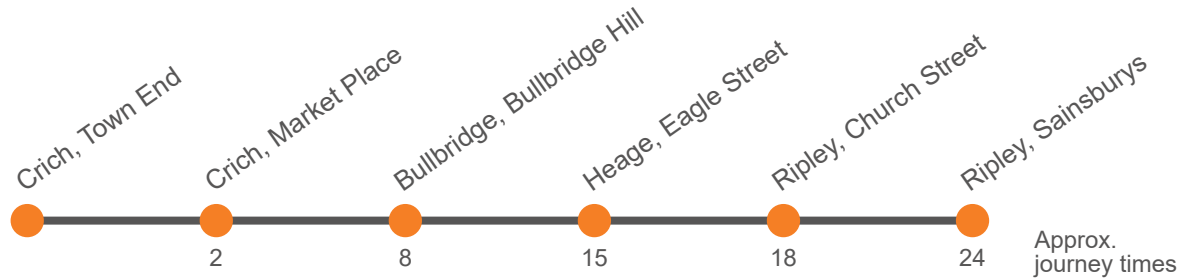

Hol Runs during School Holidays Only

Sch Runs on Schooldays Only

141

Ripley to Matlock via Nether Heage and Crich

Effective from: 28/042023

Little's Travel

Saturday

Alfreton, Bus Station Bay 4	0716
Swanwick, Church	0721
Ripley, Sainsburys		1040	1320	1510	1610
Ripley, Market Place	0726	1043	1323	1513	1613
Heage, Eagle Tavern	0733	1050	1330	1520	1620
Nether Heage, Stores	0736	1052	1333	1523	1623
Bullbridge, Canal Inn	0740	1056	1336	1526	1626
Crich, Market Place	0746	1102	1342	1532	1632
Crich, outside Tramway Museum	0748	1104	1344	1534	1634
Holloway, Church Street	0754
Lea, Church Street	0756
Tansley, The Tavern	0812
Matlock, Bakewell Road, Stand B	0818

Monday to Friday

Codes				Hol	Sch	Hol	Sch
Matlock, Bakewell Road, Stand B	0857
Tansley, The Tavern	0904
Smedleys Mills, Lea Road	0908
Lea, Church Street	0914
Holloway, Church Street	0916
Crich, Plaistow Green Road, Tramway Museum	0924
Crich, outside Tramway Museum		1204	1346	1536	1606	1636	1654
Crich, Market Place	0926	1206	1348	1538	1608	1638	1658
Bullbridge, Canal Inn	0932	1212	1354	1544	1614	1644	1704
Nether Heage, Stores	0936	1217	1358	1548	1618	1648	1708
Heage, Eagle Tavern	0939	1219	1401	1551	1621	1651	1711
Ripley, Church Street	0942	1222	1404	1554	1624	1654	1714
Ripley, Sainsburys	0948	1228	1410	1600	1630

Hol Runs during School Holidays Only

Sch Runs on Schooldays Only

141

Matlock to Ripley via Crich and Nether Heage

Effective from: 28/04/2023

Little's Travel

Saturday

Matlock, Bakewell Road, Stand B	0857
Tansley, The Tavern	0904
Smedleys Mills, Lea Road	0908
Lea, Church Street	0914
Holloway, Church Street	0916
Crich, Plaistow Green Road, Tramway Museum	0924
Crich, outside Tramway Museum		1204	1346	1536	1636
Crich, Market Place	0926	1206	1348	1538	1638
Bullbridge, Canal Inn	0932	1212	1354	1544	1644
Nether Heage, Stores	0936	1217	1358	1548	1648
Heage, Eagle Tavern	0939	1219	1401	1551	1651
Ripley, Church Street	0942	1222	1404	1554	1654
Ripley, Sainsburys	0948	1228	1410	1600	...