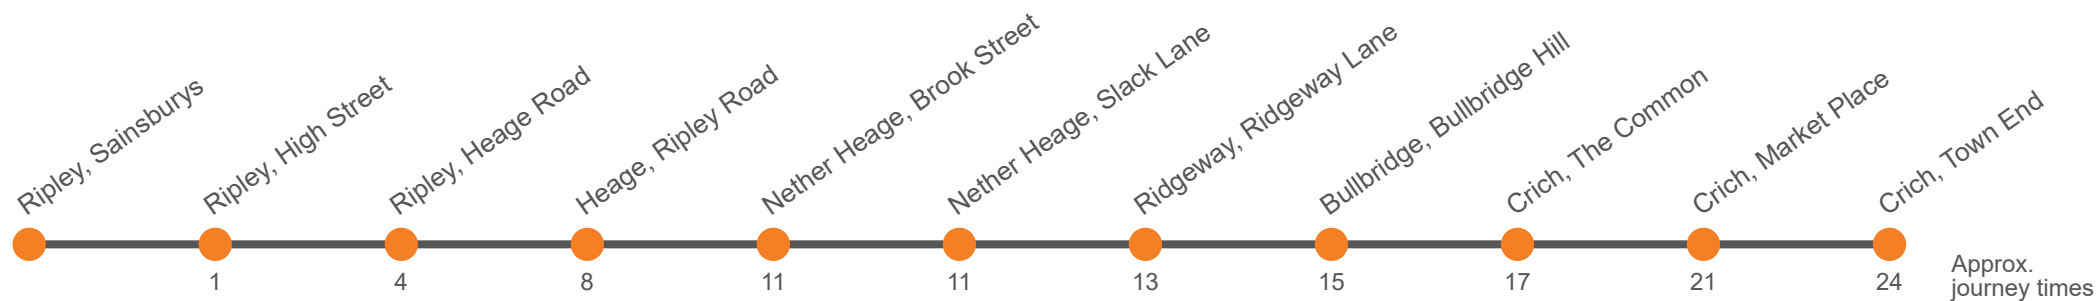

Hol Runs during School Holidays Only

Sch Runs on Schooldays Only

141

Ripley to Matlock via Nether Heage and Crich

Effective from: 28/042023

Little's Travel

Saturday

Alfreton, Bus Station Bay 4	0716
Swanwick, Church	0721
Ripley, Sainsburys		1040	1320	1510	1610
Ripley, Market Place	0726	1043	1323	1513	1613
Heage, Eagle Tavern	0733	1050	1330	1520	1620
Nether Heage, Stores	0736	1052	1333	1523	1623
Bullbridge, Canal Inn	0740	1056	1336	1526	1626
Crich, Market Place	0746	1102	1342	1532	1632
Crich, outside Tramway Museum	0748	1104	1344	1534	1634
Holloway, Church Street	0754
Lea, Church Street	0756
Tansley, The Tavern	0812
Matlock, Bakewell Road, Stand B	0818

Monday to Friday

Codes				Hol	Sch	Hol	Sch
Matlock, Bakewell Road, Stand B	0857
Tansley, The Tavern	0904
Smedleys Mills, Lea Road	0908
Lea, Church Street	0914
Holloway, Church Street	0916
Crich, Plaistow Green Road, Tramway Museum	0924
Crich, outside Tramway Museum		1204	1346	1536	1606	1636	1654
Crich, Market Place	0926	1206	1348	1538	1608	1638	1658
Bullbridge, Canal Inn	0932	1212	1354	1544	1614	1644	1704
Nether Heage, Stores	0936	1217	1358	1548	1618	1648	1708
Heage, Eagle Tavern	0939	1219	1401	1551	1621	1651	1711
Ripley, Church Street	0942	1222	1404	1554	1624	1654	1714
Ripley, Sainsburys	0948	1228	1410	1600	1630

Hol Runs during School Holidays Only

Sch Runs on Schooldays Only

141

Matlock to Ripley via Crich and Nether Heage

Effective from: 28/04/2023

Little's Travel

Saturday

Matlock, Bakewell Road, Stand B	0857
Tansley, The Tavern	0904
Smedleys Mills, Lea Road	0908
Lea, Church Street	0914
Holloway, Church Street	0916
Crich, Plaistow Green Road, Tramway Museum	0924
Crich, outside Tramway Museum		1204	1346	1536	1636
Crich, Market Place	0926	1206	1348	1538	1638
Bullbridge, Canal Inn	0932	1212	1354	1544	1644
Nether Heage, Stores	0936	1217	1358	1548	1648
Heage, Eagle Tavern	0939	1219	1401	1551	1651
Ripley, Church Street	0942	1222	1404	1554	1654
Ripley, Sainsburys	0948	1228	1410	1600	...