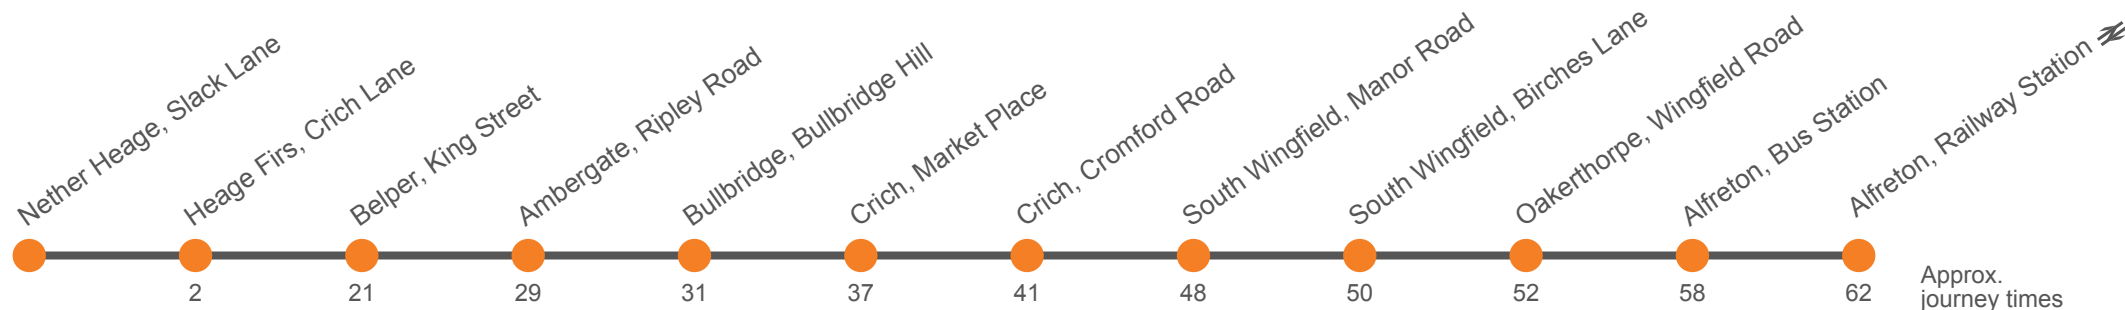

Hol Runs during School Holidays Only

Sch Runs on Schooldays Only

142

Alfreton to Nether Heage via Belper

Effective from: 18/10/2021

Little's Travel

Saturday

Alfreton, Railway Station	...	1010	1345	1615	...	
Alfreton, Bus Station	<i>arr</i>	...	1013	1350	1620	...
Alfreton, Bus Station	<i>dep</i>	...	1013	1350	1630	...
Oakerthorpe, Fourlane Ends,	...	1020	1355	1635	...	
South Wingfield, Birches Lane	...	1022	1357	1637	...	
South Wingfield, Market Place	...	1024	1359	1639	...	
Crich, Tramway Museum	0807	1036	1411	1641	...	
Crich, Market Place	0809	1038	1413	1643	...	
Bullbridge, Canal Inn	0815	1044	1419	1649	...	
Ambergate, Railway Station	0817	1046	1421	1651	...	
Belper, King Street, Stop B	<i>arr</i> 0825	1057	1432	1702	...	
Belper, King Street, Stop B	<i>dep</i> 0840	1057	1435	...	1715	
Heage Firs, Ridgeway On The Hill	0847	1104	1442	...	1722	
Nether Heage, Stores	0849	1106	1444	...	1724	

142

Nether Heage to Alfreton via Belper

Effective from: 18/10/2021

Little's Travel

Saturday

Nether Heage, Stores	...	0849	1106	...	1444	...	1724
Heage Firs, Ridgeway On The Hill	...	0851	1108	...	1446	...	1726
Belper, King Street, Stop B <i>arr</i>	...	0900	1117	...	1455	...	1727
Belper, King Street, Stop B <i>dep</i>	0743	0910	...	1302	...	1518	1727
Ambergate, Railway Station	0751	0918	...	1310	...	1526	1735
Bullbridge, Canal Inn	0753	0920	...	1312	...	1528	1737
Crich, Market Place	0759	0926	...	1318	...	1534	1743
Crich, Tramway Museum	0805	0930	...	1322	...	1538	1747
South Wingfield, Market Place	...	0937	...	1329	...	1545	1754
South Wingfield, Birches Avenue	...	0939	...	1331	...	1547	1758
Oakerthorpe, Fourlane Ends	...	0941	...	1333	...	1549	1800
Alfreton, Bus Station	...	0947	...	1339	...	1555	1805
Alfreton, Railway Station	...	0951	...	1343	...	1600	1810