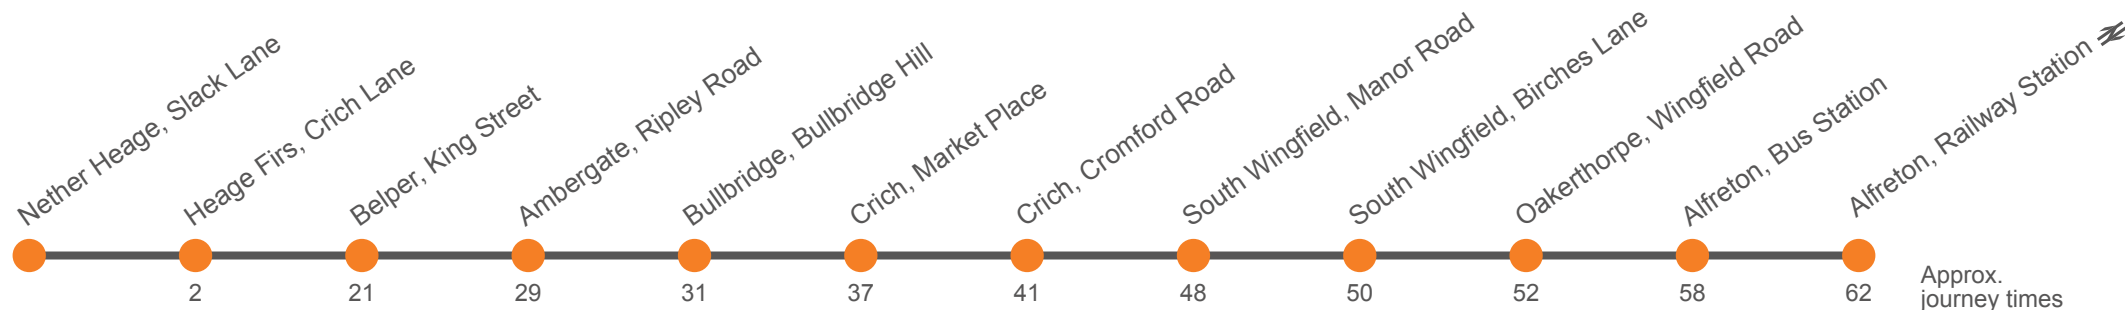

Monday to Friday

Nether Heage, Stores	...	0849	1106	...	1444	...	1724
Heage Firs, Ridgeway On The Hill	...	0851	1108	...	1446	...	1726
Belper, School Bus Park		1511	
Belper, King Street, Stop B	<i>arr</i>	0900	1117	...	1455	1516	1727
Belper, King Street, Stop B	<i>dep</i>	0743	0910	...	1302	...	1518
Ambergate, Railway Station		0751	0918	...	1310	...	1526
Bullbridge, Canal Inn		0753	0920	...	1312	...	1528
Crich, Market Place		0759	0926	...	1318	...	1534
Crich, Tramway Museum		0805	0930	...	1322	...	1538
South Wingfield, Market Place	...	0937	...	1329	...	1545	1754
South Wingfield, Birches Avenue	...	0939	...	1331	...	1547	1758
Oakerthorpe, Fourlane Ends	...	0941	...	1333	...	1549	1800
Alfreton, Bus Station	...	0947	...	1339	...	1555	1805
Alfreton, Railway Station	...	0951	...	1343	...	1600	1810

142

Nether Heage to Alfreton via Belper

Effective from: 18/10/2021

Little's Travel

Saturday

Nether Heage, Stores	...	0849	1106	...	1444	...	1724
Heage Firs, Ridgeway On The Hill	...	0851	1108	...	1446	...	1726
Belper, King Street, Stop B <i>arr</i>	...	0900	1117	...	1455	...	1727
Belper, King Street, Stop B <i>dep</i>	0743	0910	...	1302	...	1518	1727
Ambergate, Railway Station	0751	0918	...	1310	...	1526	1735
Bullbridge, Canal Inn	0753	0920	...	1312	...	1528	1737
Crich, Market Place	0759	0926	...	1318	...	1534	1743
Crich, Tramway Museum	0805	0930	...	1322	...	1538	1747
South Wingfield, Market Place	...	0937	...	1329	...	1545	1754
South Wingfield, Birches Avenue	...	0939	...	1331	...	1547	1758
Oakerthorpe, Fourlane Ends	...	0941	...	1333	...	1549	1800
Alfreton, Bus Station	...	0947	...	1339	...	1555	1805
Alfreton, Railway Station	...	0951	...	1343	...	1600	1810