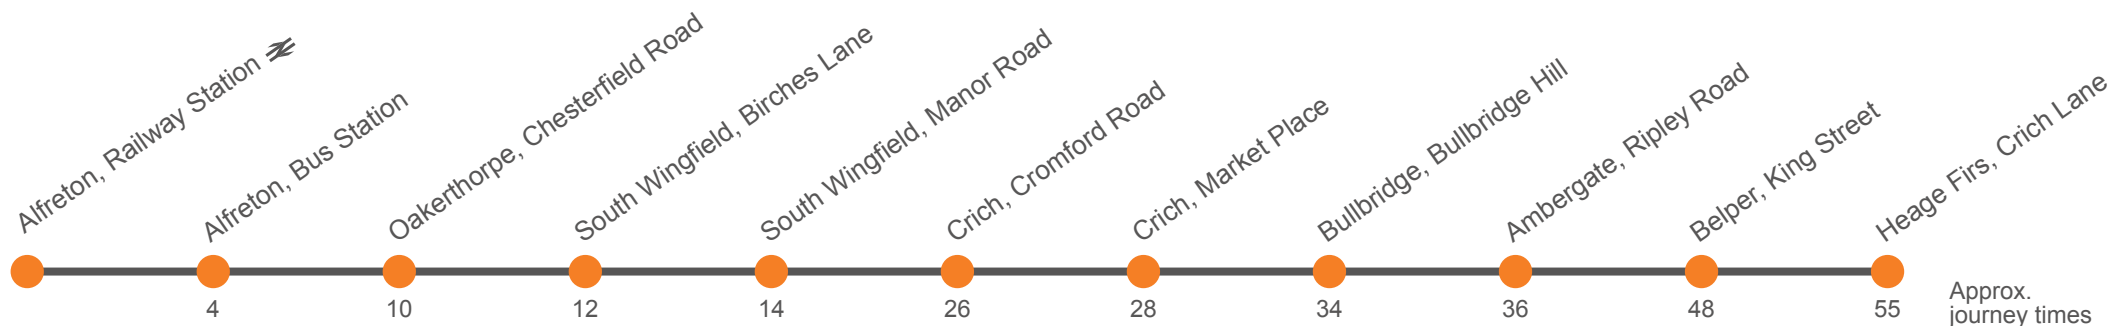

Hol Runs during School Holidays Only

Sch Runs on Schooldays Only

142

Alfreton to Nether Heage via Belper

Effective from: 18/10/2021

Little's Travel

Saturday

Alfreton, Railway Station	...	1010	1345	1615	...	
Alfreton, Bus Station	<i>arr</i>	...	1013	1350	1620	...
Alfreton, Bus Station	<i>dep</i>	...	1013	1350	1630	...
Oakerthorpe, Fourlane Ends,	...	1020	1355	1635	...	
South Wingfield, Birches Lane	...	1022	1357	1637	...	
South Wingfield, Market Place	...	1024	1359	1639	...	
Crich, Tramway Museum	0807	1036	1411	1641	...	
Crich, Market Place	0809	1038	1413	1643	...	
Bullbridge, Canal Inn	0815	1044	1419	1649	...	
Ambergate, Railway Station	0817	1046	1421	1651	...	
Belper, King Street, Stop B	<i>arr</i> 0825	1057	1432	1702	...	
Belper, King Street, Stop B	<i>dep</i> 0840	1057	1435	...	1715	
Heage Firs, Ridgeway On The Hill	0847	1104	1442	...	1722	
Nether Heage, Stores	0849	1106	1444	...	1724	

142

Nether Heage to Alfreton via Belper

Effective from: 18/10/2021

Little's Travel

Saturday

Nether Heage, Stores	...	0849	1106	...	1444	...	1724
Heage Firs, Ridgeway On The Hill	...	0851	1108	...	1446	...	1726
Belper, King Street, Stop B <i>arr</i>	...	0900	1117	...	1455	...	1727
Belper, King Street, Stop B <i>dep</i>	0743	0910	...	1302	...	1518	1727
Ambergate, Railway Station	0751	0918	...	1310	...	1526	1735
Bullbridge, Canal Inn	0753	0920	...	1312	...	1528	1737
Crich, Market Place	0759	0926	...	1318	...	1534	1743
Crich, Tramway Museum	0805	0930	...	1322	...	1538	1747
South Wingfield, Market Place	...	0937	...	1329	...	1545	1754
South Wingfield, Birches Avenue	...	0939	...	1331	...	1547	1758
Oakerthorpe, Fourlane Ends	...	0941	...	1333	...	1549	1800
Alfreton, Bus Station	...	0947	...	1339	...	1555	1805
Alfreton, Railway Station	...	0951	...	1343	...	1600	1810