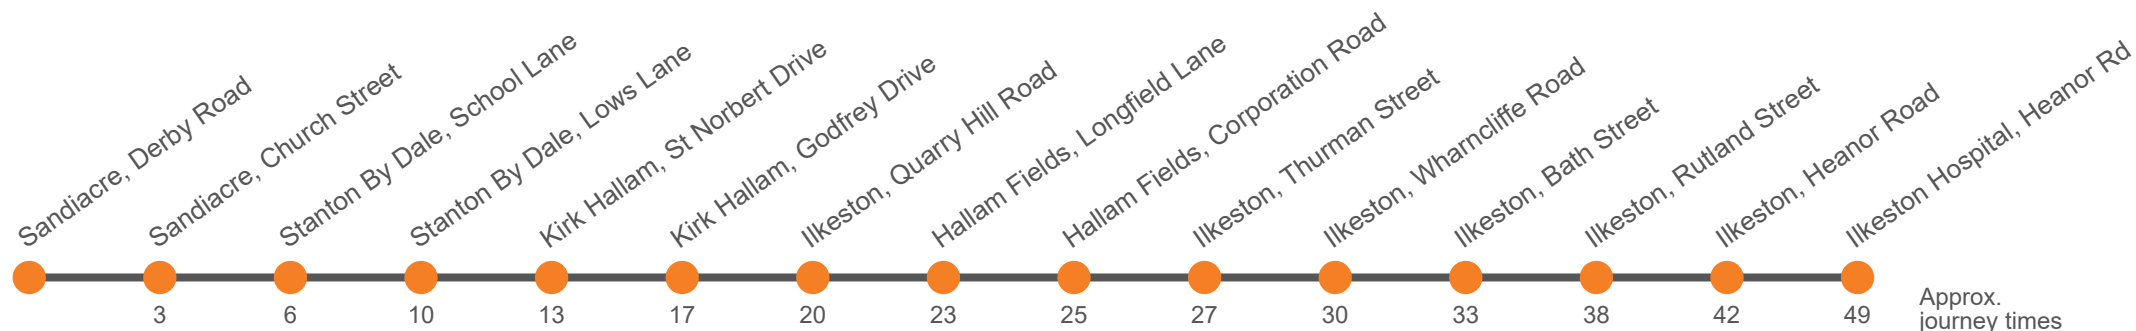

Monday to Friday

Sandiacre, White Lion	0935	1035	1135	1235	1335	1435	1635	1735
Sandiacre, Church Street/The Blue Bell	0938	1038	1138	1238	1338	1438	1638	1738
Stanton By Dale, The Spinney	0941	1041	1141	1241	1341	1441	1641	1741
Stanton By Dale, Twelve Houses	0945	1045	1145	1245	1345	1445	1645	1745
Kirk Hallam, St Norbert Drive/Kenilworth Drive	0948	1048	1148	1248	1348	1448	1648	1748
Kirk Hallam, St Norbert Drive/Buckminster Road	0950	1050	1150	1250	1350	1450	1650	1750
Kirk Hallam, Godfrey Drive/Abbot Road	0952	1052	1152	1252	1352	1452	1652	1752
Ilkeston, Little Hallam Hill	0955	1055	1155	1255	1355	1455	1655	1755
Hallam Fields, Longfield Lane/Threeleys Close	0958	1058	1158	1258	1358	1458	1658	1758
Hallam Fields, Corporation Road	1000	1100	1200	1300	1400	1500	1700	1800
Ilkeston, Thurman Street	1002	1102	1202	1302	1402	1502	1702	1802
Ilkeston Market Place, Wharncliffe Rd Stop 5	1005	1105	1205	1305	1405	1505	1705	1805
Ilkeston, Bath Street, Stop L	1008	1108	1208	1308	1408	...	1708	1808
Ilkeston, Tesco	1013	1113	1213	1313	1413	...	1713	1813
Ilkeston, Heanor Road/Police Station	1017	1117	1217	1317	1417	...	1717	1817
Ilkeston, Community Hospital	1024	1124	1224	1324	1424	...	1724	1824

This service runs clockwise around Kirk Hallam