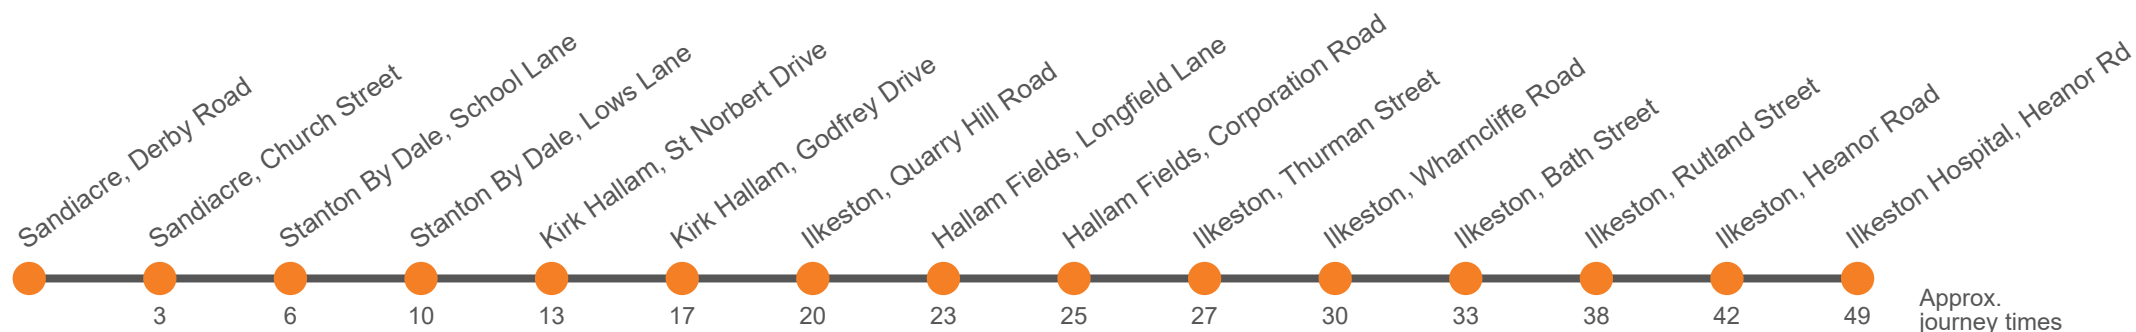

This service runs clockwise around Kirk Hallam

Saturday

Sandiacre, White Lion	0935	1035	1135	1235	1335	1435	1635	1735
Sandiacre, Church Street/The Blue Bell	0938	1038	1138	1238	1338	1438	1638	1738
Stanton By Dale, The Spinney	0941	1041	1141	1241	1341	1441	1641	1741
Stanton By Dale, Twelve Houses	0945	1045	1145	1245	1345	1445	1645	1745
Kirk Hallam, St Norbert Drive/Kenilworth Drive	0948	1048	1148	1248	1348	1448	1648	1748
Kirk Hallam, St Norbert Drive/Buckminster Road	0950	1050	1150	1250	1350	1450	1650	1750
Kirk Hallam, Godfrey Drive/Abbot Road	0952	1052	1152	1252	1352	1452	1652	1752
Ilkeston, Little Hallam Hill	0955	1055	1155	1255	1355	1455	1655	1755
Hallam Fields, Longfield Lane/Threeleys Close	0958	1058	1158	1258	1358	1458	1658	1758
Hallam Fields, Corporation Road	1000	1100	1200	1300	1400	1500	1700	1800
Ilkeston, Thurman Street	1002	1102	1202	1302	1402	1502	1702	1802
Ilkeston Market Place, Wharncliffe Rd Stop 5	1005	1105	1205	1305	1405	1505	1705	1805
Ilkeston, Bath Street, Stop L	1008	1108	1208	1308	1408	...	1708	1808
Ilkeston, Tesco	1013	1113	1213	1313	1413	...	1713	1813
Ilkeston, Heanor Road/Police Station	1017	1117	1217	1317	1417	...	1717	1817
Ilkeston, Community Hospital	1024	1124	1224	1324	1424	...	1724	1824

This service runs clockwise around Kirk Hallam