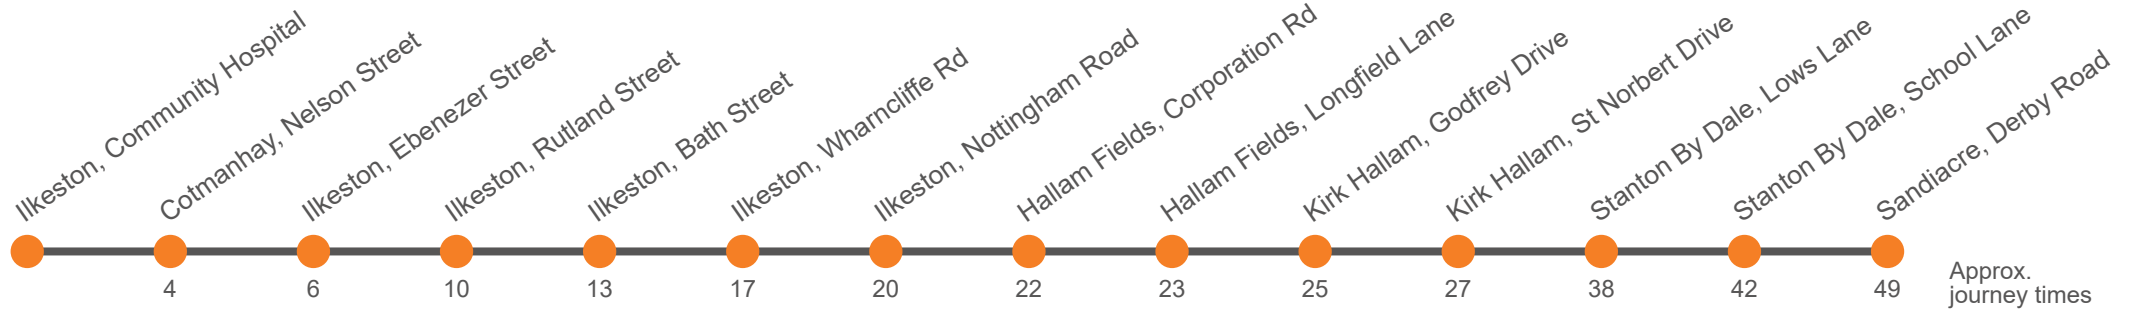

Saturday

Ilkeston Market Place, Wharncliffe Rd Stop 5	0926	...	...	...	...	...	...	...
Ilkeston, Community Hospital	0930	1030	1130	1230	1330	1430	1630	1730
Cotmanhay, Nelson Street/Fisher Court	0934	1034	1134	1234	1334	1434	1634	1734
Ilkeston, Ebenezer Street	0936	1036	1136	1236	1336	1436	1636	1736
Ilkeston, Tesco	0940	1040	1140	1240	1340	1440	1640	1740
Ilkeston, Bath Street, Stop N	0943	1043	1143	1243	1343	1443	1643	1743
Ilkeston, Market Place, Wharncliffe Rd Stop 2	0947	1047	1147	1247	1347	1447	1647	1747
Ilkeston, Nottingham Road Asda	0950	1050	1150	1250	1350	1450	1650	1750
Hallam Fields, Corporation Road	0952	1052	1152	1252	1352	1452	1652	1752
Hallam Fields, Longfield Lane/Threeleys Close	0953	1053	1153	1253	1353	1453	1653	1753
Kirk Hallam, Godfrey Drive/Ladywood Road	0955	1055	1155	1255	1355	1455	1655	1755
Kirk Hallam, St Norbert Drive/Buckminster Road	0957	1057	1157	1257	1357	1457	1657	1757
Kirk Hallam, Kenilworth Drive/St Norbert Drive	1000	1100	1200	1300	1400	1500	1700	1800
Stanton By Dale, Twelve Houses	1008	1108	1208	1308	1408	...	1708	1808
Stanton By Dales, The Spinney	1012	1112	1212	1312	1412	...	1712	1812
Sandiacre, White Lion	1019	1119	1219	1319	1419	...	1719	1819

This service runs anti-clockwise around Kirk Hallam

This service is operated under contract to Derbyshire County Council