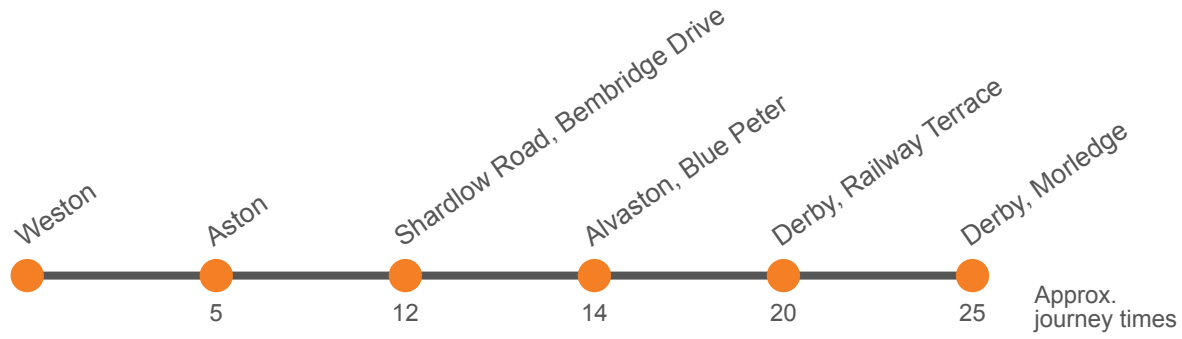

73

Derby to Weston-on-Trent

Effective from: 19/04/2021

Little's Travel

Monday to Friday

Derby, Bus Station, Bay 23	1045	1245
Derby Railway Station, Stop S2	1048	1248
Alvaston, Blue Peter	1055	1255
Shardlow Road, Bembridge Drive	1058	1258
Aston-on-Trent, White Hart Inn	1104	1304
Weston-on-Trent, Methodist Church	1109	1309

73

Weston-on-Trent to Derby

Effective from: 19/04/2021

Little's Travel

Monday to Friday

Weston-on-Trent, Methodist Church	0935	1115
Aston-on-Trent, White Hart Inn	0940	1120
Shardlow Road, Bembridge Drive	0947	1127
Alvaston, Blue Peter	0949	1129
Derby Railway Station, Stop S1	0955	1135
Derby, Bus Station, Bay 23	1000	1140