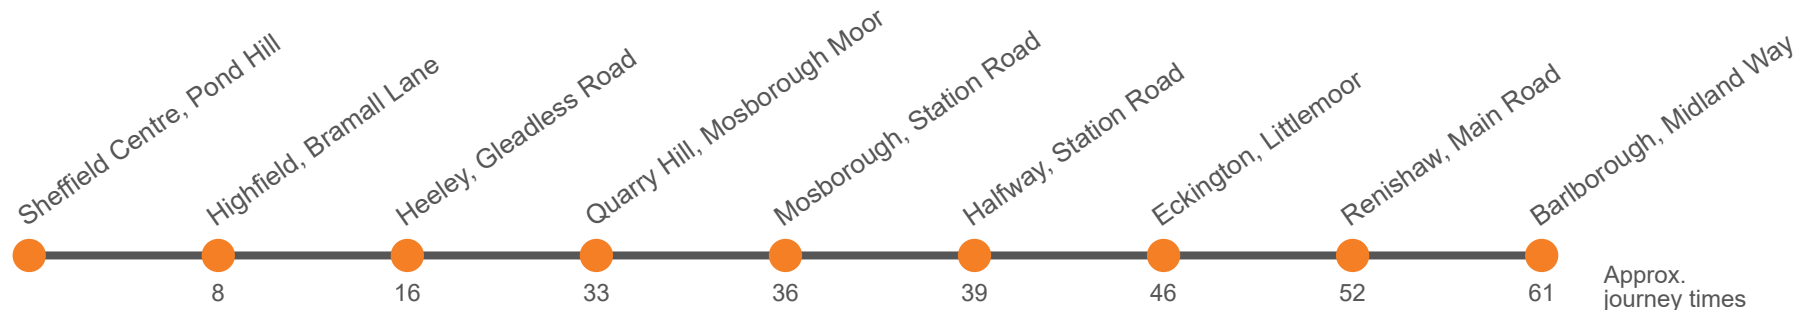

Monday to Friday

Sheffield, Pond Hill, Penny Black	0639
Bramall Lane, Sheffield United FC Stadium	0647
Heeley, Gleadless Road, Post Office	0655
Gleadless Townend, Gleadless Road	0702
Mosborough Moor, Owlthorpe Rise	0712
Mosborough, Station Road/School Street	0715
Halfway, Station Road/Westfield Southway	0718
Eckington, Littlemoor/Business Centre	0725
Renishaw, Community Hall	0731
Barlborough, Midland Way/High Hazels Road	0740

This service is provided by Amazon for their employees working at Barlborough

Saturday

Sheffield, Pond Hill, Penny Black	0639
Bramall Lane, Sheffield United FC Stadium	0647
Heeley, Gleadless Road, Post Office	0655
Gleadless Townend, Gleadless Road	0702
Mosborough Moor, Owlthorpe Rise	0712
Mosborough, Station Road/School Street	0715
Halfway, Station Road/Westfield Southway	0718
Eckington, Littlemoor/Business Centre	0725
Renishaw, Community Hall	0731
Barlborough, Midland Way/High Hazels Road	0740

This service is provided by Amazon for their employees working at Barlborough

Monday to Friday

Barlborough, Midland Way/High Hazels Road	1850
Renishaw, Community Hall	1859
Eckington, Littlemoor/Business Centre	1905
Halfway, Station Road nr. The Plantin	1912
Mosborough, Station Road/School Street	1915
Mosborough Moor, Owlthorpe Rise	1918
Gleadless Townend, Ridgeway Road	1928
Heeley, Richards Road, Post Office	1935
Bramall Lane, Denby Street	1943
Sheffield, Pond Hill, Penny Black	1951

Sunday

Barlborough, Midland Way/High Hazels Road	1850
Renishaw, Community Hall	1859
Eckington, Littlemoor/Business Centre	1905
Halfway, Station Road nr. The Plantin	1912
Mosborough, Station Road/School Street	1915
Mosborough Moor, Owlthorpe Rise	1918
Gleadless Townend, Ridgeway Road	1928
Heeley, Richards Road, Post Office	1935
Bramall Lane, Denby Street	1943
Sheffield, Pond Hill, Penny Black	1951