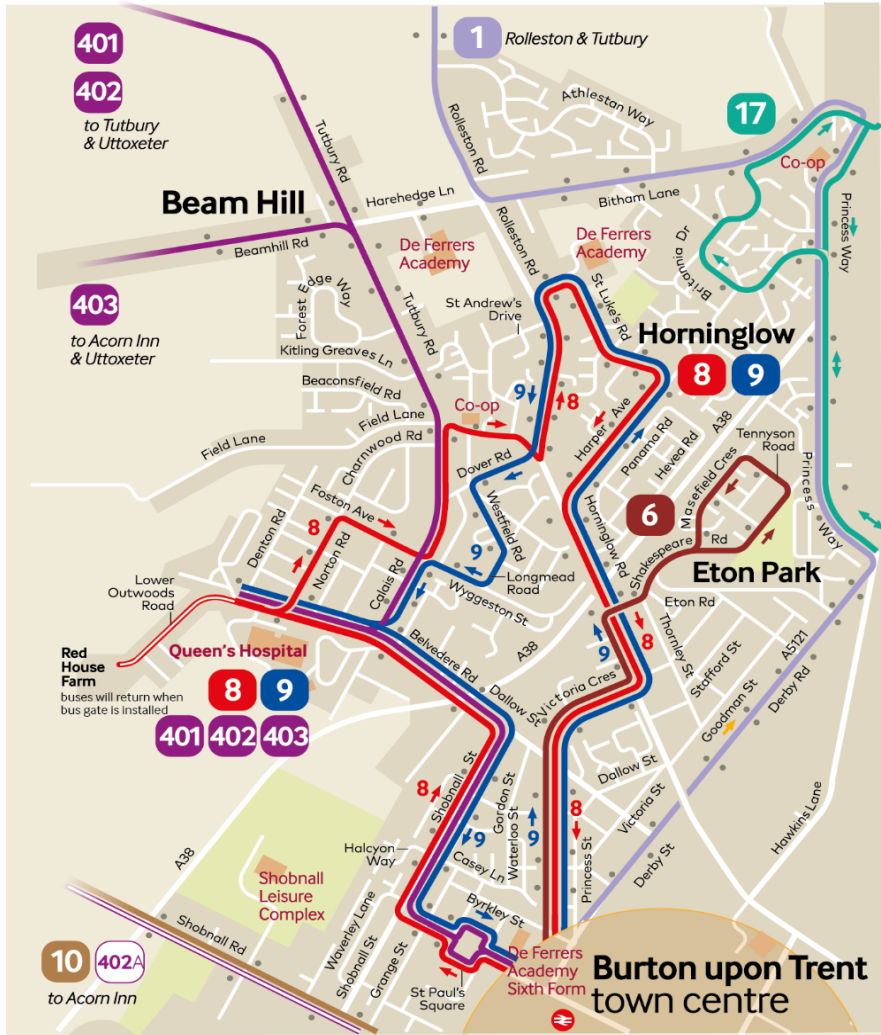

Runs as route 401 between Hospital and Burton

See next page for Sunday and Bank Holiday Monday service

up to every **30 mins**
every day
early to late

Horninglow Bus Routes

Midland
Classic
 of Burton

01283 500228
midlandclassic.com