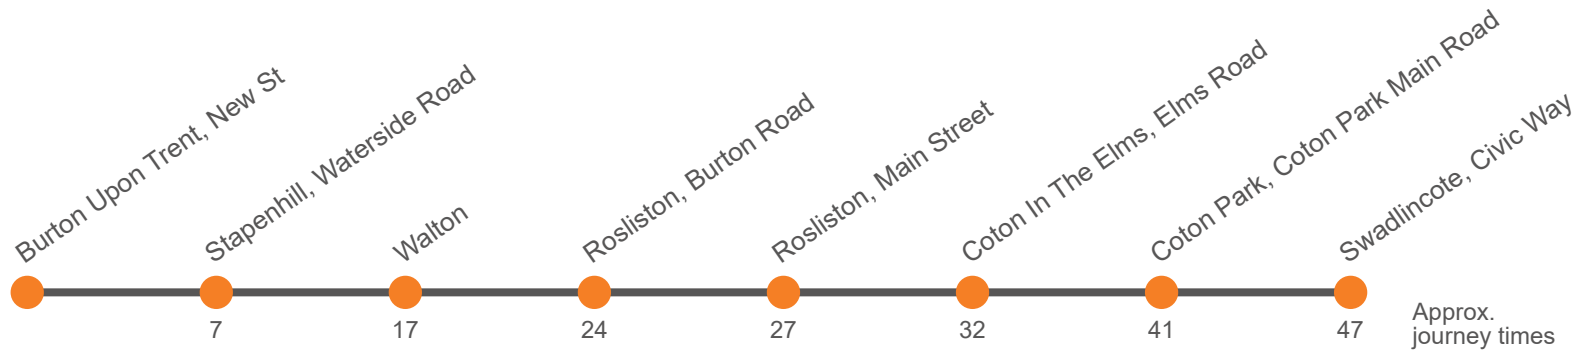

### Monday to Friday

Burton Upon Trent, New Street	1015	1215	1415	1615	1815
Stapenhill, Severn Trent Pumping Station	1022	1222	1422	1622	1822
Walton-on-Trent, Shoulder Of Mutton	1032	1232	1432	1632	1832
Rosliston, Forestry Centre	1039	1239	1439	1639	
Rosliston, School	1042	1242	1442	1642	1838
Coton In The Elms, Church Street	1047	1247	1447	1647	1843
Coton Park, Recreation Ground	1056	1256	1456	1656	1852
Swadlincote, Bus Station, Stop 4	1102	1302	1502	1702	1858

### Saturday

Burton Upon Trent, New Street	1015	1215	1415	1615	1815
Stapenhill, Severn Trent Pumping Station	1022	1222	1422	1622	1822
Walton-on-Trent, Shoulder Of Mutton	1032	1232	1432	1632	1832
Rosliston, Forestry Centre	1039	1239	1439	1639	
Rosliston, School	1042	1242	1442	1642	1838
Coton In The Elms, Church Street	1047	1247	1447	1647	1843
Coton Park, Recreation Ground	1056	1256	1456	1656	1852
Swadlincote, Bus Station, Stop 4	1102	1302	1502	1702	1858