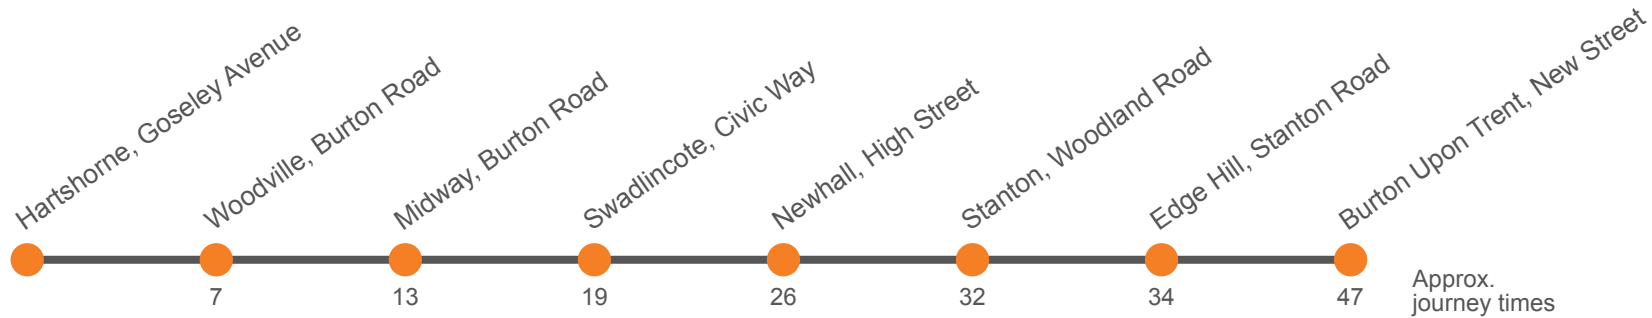

4

Woodville/Midway to Burton via Swadlincote

Effective from: 31/08/2021

Midland Classic

Monday to Friday

Goseley Estate, Goseley Avenue	0720	1546	...
Woodville, Toll Gate	0726	Then	1554	...
Midway, Masons Arms	0733	at	1559	...
Swadlincote, Bus Station, Stop 1	0740	0840	0930	these	30	1430	1605	1700
Newhall, Village Hall	0747	0846	0936	mins	36	1436	1611	1706
Stanton, Urban Chef	0753	0852	0942	past	42	1442	1617	1712
Edge Hill, Stanton Road	0755	0854	0944	the	44	1444	1619	1714
Burton, New Street, Stand 3	0810	0905	0950	hour	50	1450	1630	1720

4

Burton to Woodville/Midway via Swadlincote

Effective from: 31/08/2021

Midland Classic

Monday to Friday

Burton, New Street, Stand 9	0810	0910		10		1410	1510	1635	1655
Edge Hill, Stanton Road	0819	0915	Then at these mins past the hour	15		1415	1518	1640	1703
Stanton, Urban Chef	0821	0917		17		1417	1520	1642	1705
Newhall, Village Hall	0826	0922		22		1422	1526	1647	1711
Swadlincote, Bus Station, Stop 5 <i>arr</i>	0837	0928		28	until	1428	1535	1653	1720
Swadlincote, Bus Station, Stop 5 <i>dep</i>	1535	...	1725
Woodville, Toll Gate	1540	...	1730
Goseley Estate, Goseley Avenue	1546	...	1736
Midway, Ladyfields	1559	...	1744