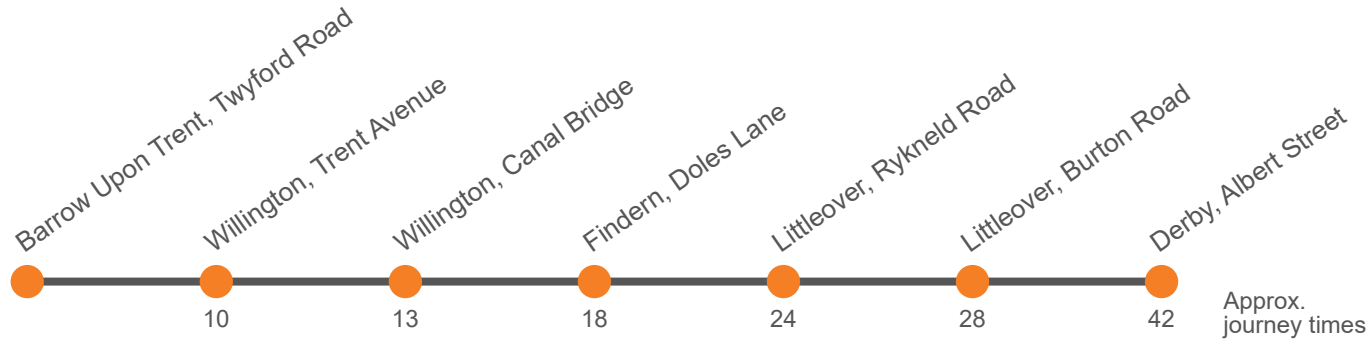

70

Derby - Barrow upon Trent via Chellaston

Effective from: 03/10/2022

Midland Classic

Monday to Friday

Derby, Osmaston Road, Stop A5	1210
Allenton, Osmaston Rd/Bingham St	1220
Shelton Lock, Chellaston Road/Chestnut Ave	1223
Chellaston, Swarkestone Road/High Street	1225
Barrow Upon Trent, School	1230

Monday to Friday

Derby Bus Station, Bay 3	1740
Littlelover, Chain Lane	1750
Littlelover, Nuffield Hospital	1754
Findern, The Green	1801
The Green, Canal Bridge	1806
Ford Lane, Trent Avenue	1808
Barrow Upon Trent, School	1815

Monday to Friday

Barrow Upon Trent, School	0718
Trent Close, Trent Avenue	0728
The Green, Canal Bridge	0731
Findern, The Green	0736
Littleover, Nuffield Hospital	0742
Littleover, Chain Lane	0746
Derby, Albert Street, Stop B2	0800