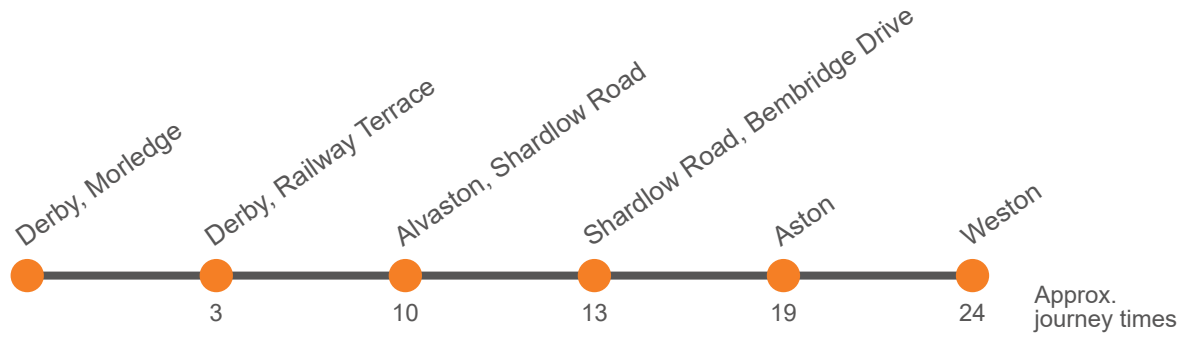

73

Derby to Weston-on-Trent

Effective from: 03/10/2022

Midland Classic

Monday to Friday

Derby, Bus Station, Bay 23	1045	1245
Derby Railway Station, Stop S2	1048	1248
Alvaston, Blue Peter	1055	1255
Shardlow Road, Bembridge Drive	1058	1258
Aston-on-Trent, White Hart Inn	1104	1304
Weston-on-Trent, Methodist Church	1109	1309

73

Weston-on-Trent to Derby

Effective from: 03/10/2022

Midland Classic

Monday to Friday

Weston-on-Trent, Methodist Church	0935	1115
Aston-on-Trent, White Hart Inn	0940	1120
Shardlow Road, Bembridge Drive	0947	1127
Alvaston, Blue Peter	0949	1129
Derby Railway Station, Stop S1	0955	1135
Derby, Bus Station, Bay 23	1000	1140