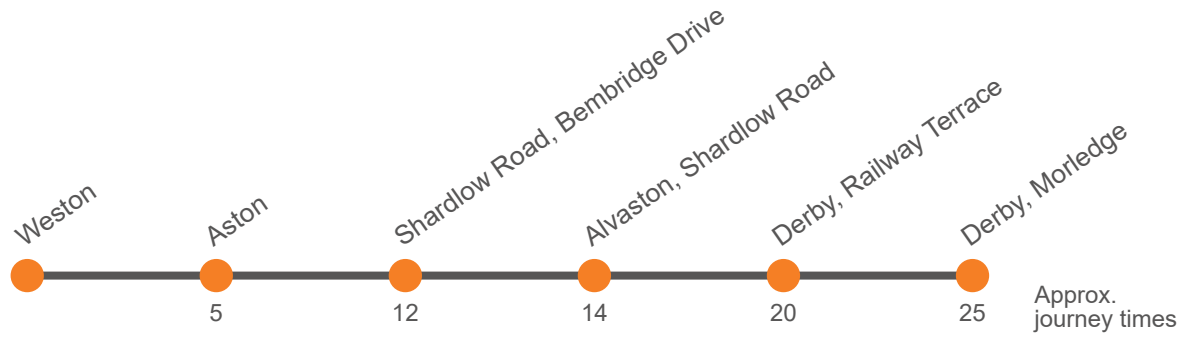

73

Derby to Weston-on-Trent

Effective from: 03/10/2022

Midland Classic

Monday to Friday

Derby, Bus Station, Bay 23	1045	1245
Derby Railway Station, Stop S2	1048	1248
Alvaston, Blue Peter	1055	1255
Shardlow Road, Bembridge Drive	1058	1258
Aston-on-Trent, White Hart Inn	1104	1304
Weston-on-Trent, Methodist Church	1109	1309

73

Weston-on-Trent to Derby

Effective from: 03/10/2022

Midland Classic

Monday to Friday

Weston-on-Trent, Methodist Church	0935	1115
Aston-on-Trent, White Hart Inn	0940	1120
Shardlow Road, Bembridge Drive	0947	1127
Alvaston, Blue Peter	0949	1129
Derby Railway Station, Stop S1	0955	1135
Derby, Bus Station, Bay 23	1000	1140