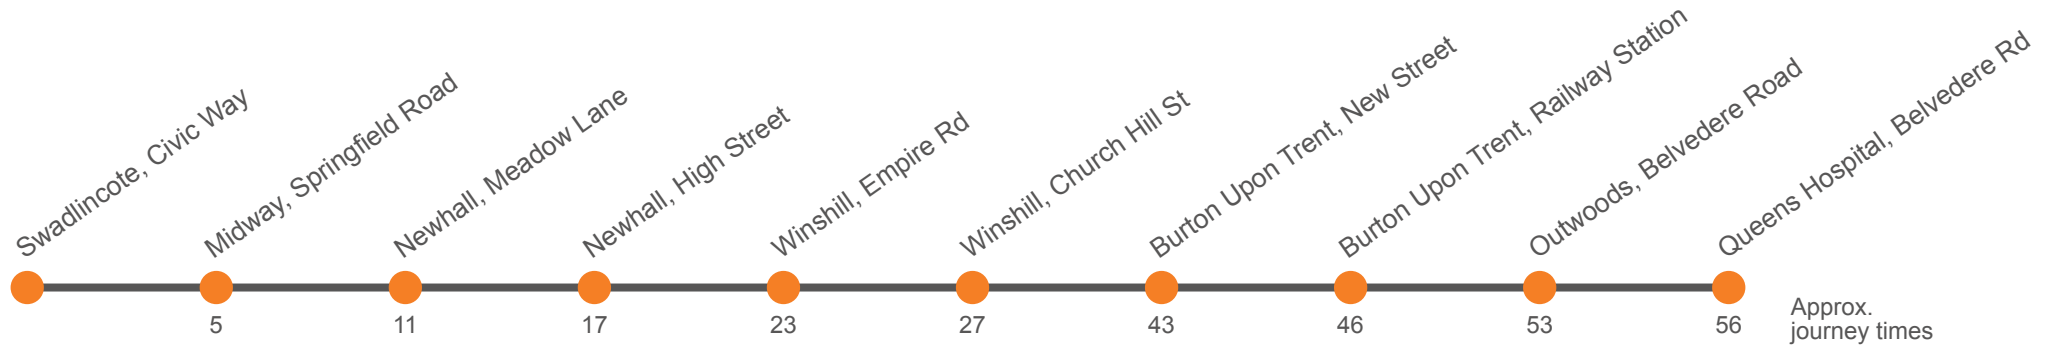

Monday to Friday (continued)

Swadlincote, Bus Station, Stop 1	1415	1450	1520	1550	1620	1700	1735	1835
Midway, Springfield Road	1420	1455	1525	1555	1625	1705	1740	1840
Newhall, Meadow Lane	1426	1501	1531	1601	1631	1711	1746	1846
Newhall, Village Hall	1432	1507	1537	1607	1637	1717	1752	1852
Winshall, Empire Rd	1438	1513	1543	1613	1643	1723	1758	1858
Winshall, Church	1442	1517	1547	1617	1647	1727	1802	1902
Burton, New Street, Stand 4 <i>arr</i>	1452	1527	1602	1632	1702	1737	1810	1910
Burton, New Street, Stand 4 <i>dep</i>	1457	1532	1607	1637	1707
Burton, Railway Station	1500	1535	1610	1640	1710
Outwoods, Mona Road	1507	1542	1617	1647	1717
Burton, Queens Hospital	1510	1545	1620	1650	1720

Monday to Friday (continued)

Burton, Queens Hospital	1555	1630	1705	1735
Horninglow, The New Inn	1604	1639	1714	1744
Burton, Railway Station	1610	1645	1720	1750
Burton, New Street, Stand 6 <i>arr</i>	1615	1650	1725	1755
Burton, New Street, Stand 6 <i>dep</i>	1620	1655	1730	1800
Winshall, Church	1626	1706	1741	1806
Winshall, Empire Rd	1632	1712	1747	1812
Newhall Park, Main Street	1637	1717	1752	1817
Newhall, Meadow Lane	1642	1722	1757	1822
Midway, Springfield Road	1647	1727	1802	1827
Swadlincote, Bus Station, Stop 4	1652	1732	1807	1832