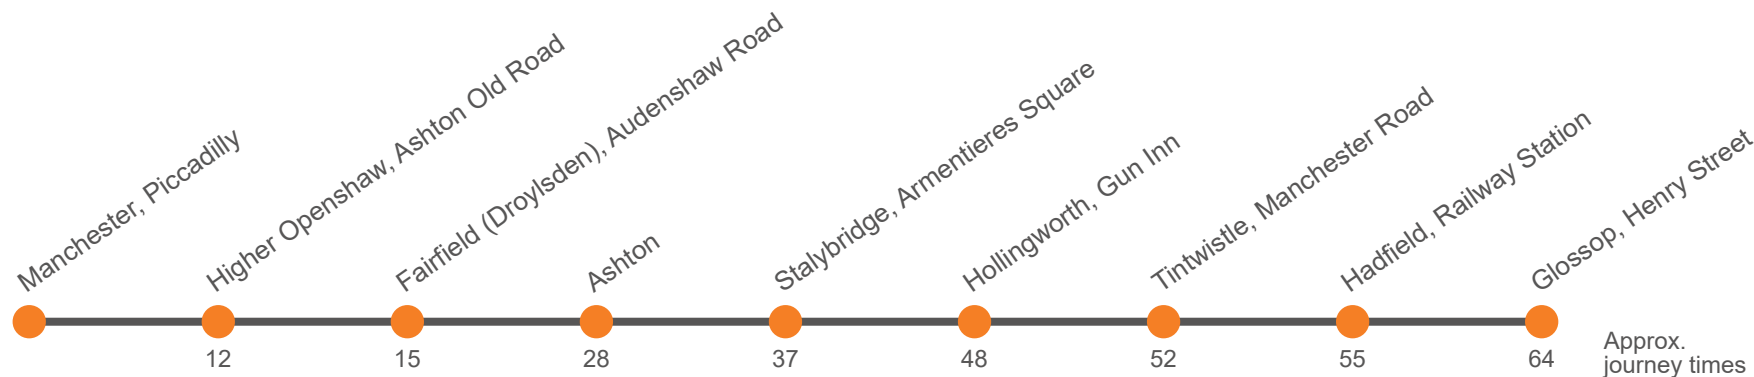

## Manchester Piccadilly - Stalybridge - Hadfield - Glossop

Effective from: 05/01/2025

"Bee Network" operated by Metroline

### Friday Night / Early hours of Saturday

Manchester, Piccadilly Stop EQ	0242
Beswick, Ashton Old Road, Stop D	0249
Higher Openshaw, Ashton Old Road, Morrisons Stop E	0253
Fairfield (Droylsden), The Trough	0257
Ashton-under-Lyne, Ashton Interchange Stand D	0310
Stalybridge, Armentieres Square Stop D	0321
Hollingworth, Gun Inn	0330
Tintwistle, New Road	0333
Hadfield, Railway Station	0336
Glossop, Henry Street Stop A	0346

### Saturday Night / Early hours of Sunday

Manchester, Piccadilly Stop EQ	0240
Beswick, Ashton Old Road, Stop D	0249
Higher Openshaw, Ashton Old Road, Morrisons Stop E	0253
Fairfield (Droylsden), The Trough	0256
Ashton-under-Lyne, Ashton Interchange Stand D	0308
Stalybridge, Armentieres Square Stop D	0316
Hollingworth, Gun Inn	0329
Tintwistle, New Road	0333
Hadfield, Railway Station	0337
Glossop, Henry Street Stop A	0344