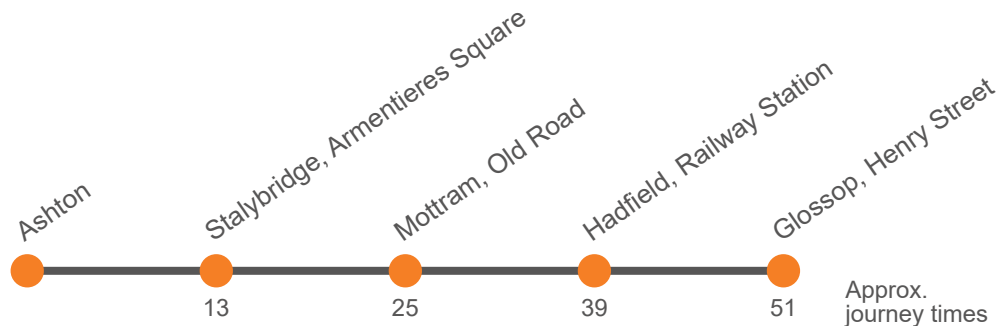

Monday to Friday (continued)

Ashton-under-Lyne Interchange Stand K	0940	1000	1020	1040	1100	1120	1140	1200	1220	1240	1300	1320	1340
Stalybridge, Armentieres Square Stop D	0951	1012	1032	1052	1112	1132	1152	1212	1232	1252	1312	1332	1352
Mottram, Old Road	1002	1023	1043	1103	1123	1143	1203	1223	1243	1303	1323	1343	1403
Mottram, Junction Stop B													
Hadfield, Railway Station	1016	1037	1057	1117	1137	1157	1217	1237	1257	1317	1337	1357	1417
Glossop, Henry Street Stop C	1028	1049	1109	1129	1149	1209	1229	1249	1309	1329	1349	1409	1429
Glossop, Shirebrook Drive
Glossop, outside Market Hall
Glossop, Henry Street Stop C

Saturday (continued)

Glossop, Henry Street Stop A	2235	2335
Glossop, outside Market Hall	2236	2336
Hadfield, Railway Station	2245	2345
Hollingworth, Gun Inn	2256	2356
Mottram, Old Road	2259	2359
Stalybridge, Armentieres Square Stop A	2308	0008
Ashton-under-Lyne Interchange Stand K	2318	0018

Sunday

Glossop, Henry Street Stop A	Then at these mins past the hour	...	until	...	1823	1933	2033	2133	2233	2333		
Glossop, Shirebrook Drive	0730	0830	0930	1030				30	1730							
Glossop, outside Market Hall	0735	0835	0935	1036				36	1736	1824	1934	2034	2134	2234	2334	
Hadfield, Railway Station	0746	0846	0946	1049				49	1749	1833	1943	2043	2143	2243	2343	
Hollingworth, Gun Inn	0801	0901	1001	1104				04	1804	1848	1958	2058	2158	2258	2358	
Mottram, Old Road	0804	0904	1004	1107				07	1807	1851	2001	2101	2201	2301	0001	
Stalybridge, Armentieres Square Stop A	0813	0913	1013	1116				16	1816	1900	2010	2110	2210	2310	0010	
Ashton-under-Lyne Interchange Stand K	0825	0925	1025	1128				28	1828	1912	2022	2122	2222	2322	0022	