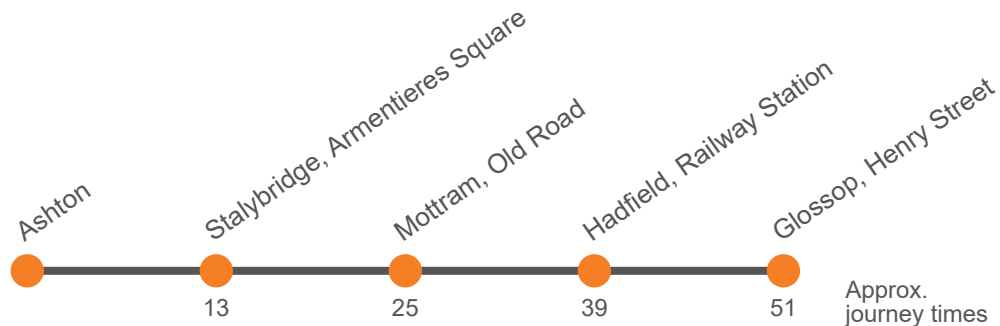

Monday to Friday (continued)

Ashton-under-Lyne Interchange Stand K	1836	1903	1945	2045	2145	2245	2331
Stalybridge, Armentieres Square Stop D	1848	1915	1957	2055	2154	2254	2340
Mottram, Old Road	1900						
Mottram, Junction Stop B		1925	2007	2104	2203	2303	2348
Hadfield, Railway Station	1914	1937	2019	2116	2215	2315	0000
Glossop, Henry Street Stop C	1924	1947	2028	2125	2224	2324	0009
Glossop, Shirebrook Drive	1929
Glossop, outside Market Hall
Glossop, Henry Street Stop C

237

Ashton-under-Lyne - Stalybridge - Hadfield - Glossop - Shirebrook Drive

Effective from: 05/01/2025

"Bee Network" operated by Metroline

Saturday

Ashton-under-Lyne Interchange Stand K	0545	0645	0745	0825	0855	0925	0955	1022	1052	Then at these mins past the hour	22	52	until	1622
Stalybridge, Armentieres Square Stop D	0555	0655	0755	0835	0905	0938	1008	1038	1108		38	08		1638
Mottram, Old Road	0606	0706	0806	0846	0917	0950	1020	1050	1120		50	20		1650
Mottram, Junction Stop B														
Hadfield, Railway Station	0619	0719	0819	0859	0930	1003	1033	1103	1133		03	33		1703
Glossop, Henry Street Stop C	0629	0729	0829	0909	0942	1015	1045	1115	1145	15	45	1715		

Sunday

Glossop, Henry Street Stop A	Then at these mins past the hour	...	until	...	1823	1933	2033	2133	2233	2333		
Glossop, Shirebrook Drive	0730	0830	0930	1030				30	1730							
Glossop, outside Market Hall	0735	0835	0935	1036				36	1736	1824	1934	2034	2134	2234	2334	
Hadfield, Railway Station	0746	0846	0946	1049				49	1749	1833	1943	2043	2143	2243	2343	
Hollingworth, Gun Inn	0801	0901	1001	1104				04	1804	1848	1958	2058	2158	2258	2358	
Mottram, Old Road	0804	0904	1004	1107				07	1807	1851	2001	2101	2201	2301	0001	
Stalybridge, Armentieres Square Stop A	0813	0913	1013	1116				16	1816	1900	2010	2110	2210	2310	0010	
Ashton-under-Lyne Interchange Stand K	0825	0925	1025	1128				28	1828	1912	2022	2122	2222	2322	0022	