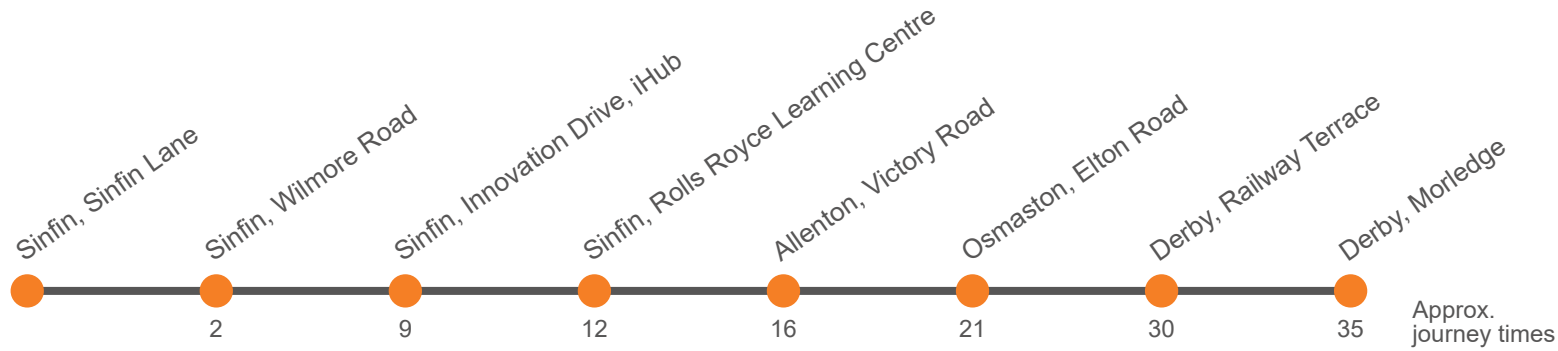

### Monday to Friday

Derby, Morledge, Stop C8	0645	0735	0825
Derby Railway Station, Stop S2	0650	0740	0830
Osmaston, Elton Road/Crowshaw St	0657	0747	0837
Allenton, Victory Road Gate 1b	0700	0750	0840
Allenton, Victory Road Gate 2	0702	0752	0842
Sinfin, Rolls Royce Learning and Development Centre	0705	0755	0845
Sinfin, Innovation Drive, iHub	0708	0758	0848
Sinfin, Wilmore Road Gate 6	0711	0801	0851
Sinfin, Wilmore Road Gate 8	0713	0803	0853
Sinfin Lane, Combustion, Gate 10	0718	0808	0858

### Monday to Friday

Sinfin Lane, Opp Combustion, Gate 10	1600	1650	1740
Sinfin, Wilmore Road, Gate 9	1602	1652	1742
Sinfin, Wilmore Road, Gate 8	1604	1654	1744
Sinfin, Wilmore Road, Gate 6	1606	1656	1746
Sinfin, Innovation Drive, iHub	1609	1659	1749
Sinfin, Rolls Royce Learning and Development Centre	1612	1702	1752
Allenton, Victory Road Gate 2	1616	1706	1756
Allenton, Victory Road Gate 1b	1618	1708	1758
Osmaston, Elton Road/opp Marlborough Rd	1621	1711	1801
Derby Railway Station, Stop S1	1630	1720	1810
Derby, Morledge, Stop C1	1635	1725	1815