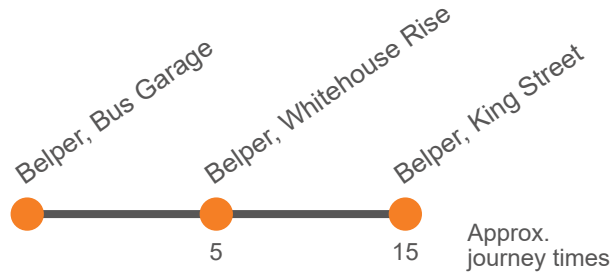

## Belper Town Circular

Effective from: 03/10/2022

Notts & Derby

### Monday to Friday

Belper Bus Garage, Bay 1	0835	1035	1235	1435	1635	1835
Belper, Whitehouse Rise	0840	1040	1240	1440	1640	1840
Belper, King Street, Stop A	0850	1050	1250	1450	1650	1850