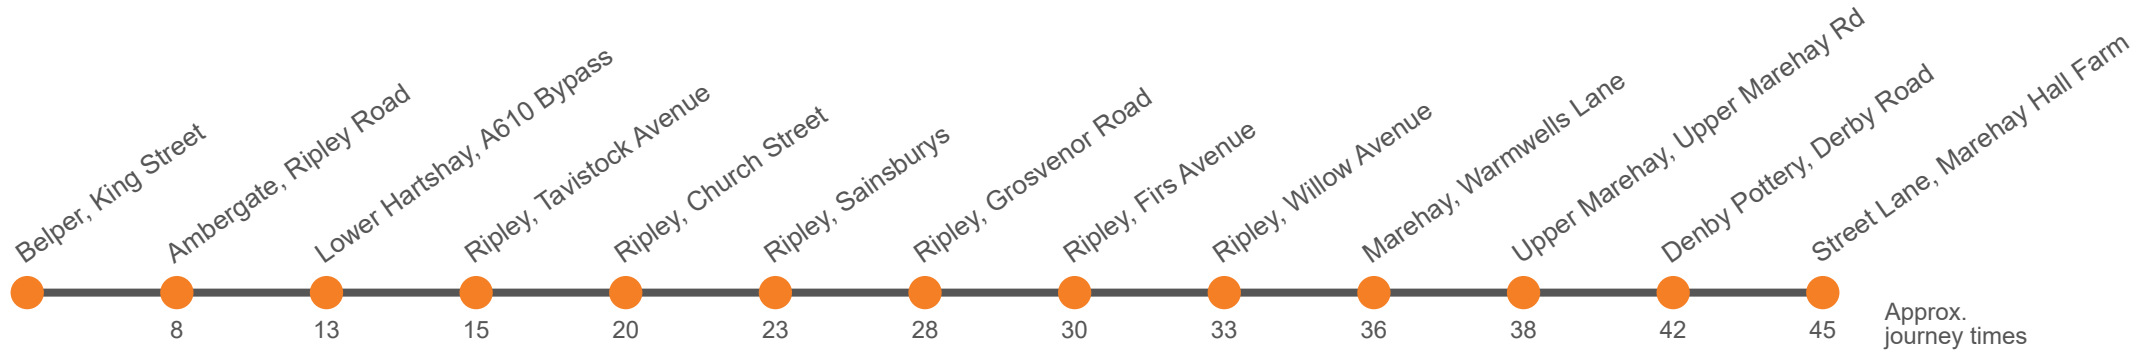

147

Belper - Ambergate - Ripley - Marehay - Street Lane

Effective from: 01/11/2024

Notts & Derby

Monday to Saturday

Belper, King Street, Stop B	1035	1315	1515
Ambergate, Railway Station	1043	1323	1523
Bullbridge, Ripley Road	1045	1325	1525
Lower Hartshay, A610 Bypass	1048	1328	1528
Ripley, Northam Drive	1050	1330	1530
Ripley, Church Street	1055	1335	1535
Ripley, Sainsburys	1058	1338	1538
Ripley, Grosvenor Road	1103	1343	1543
Ripley, Hospital	1105	1345	1545
Ripley, Willow Avenue	1108	1348	1548
Marehay, Warmwells Lane	1111	1351	1551
Upper Marehay, Belle Vue Avenue	1113	1353	1553
Denby Pottery, Derby Road	1117	1357	1557
Street Lane, Marehay Hall	1121	1400	1600

No service on Sundays or Bank Holiday Mondays

This service is operated under contract to Derbyshire County Council

147

Street Lane - Marehay - Ripley - Ambergate - Belper - Parks Estate

Effective from: 01/11/2024

Notts & Derby

Monday to Saturday

Street Lane, Marehay Hall	0930	1130	...	1410
Denby Pottery, Derby Road	0934	1134	...	1414
Upper Marehay, Belle Vue Avenue	0938	1138	...	1418
Marehay, Warmwells Lane	0940	1140	...	1420
Ripley, Oak Avenue	0943	1143	...	1423
Ripley, Hospital	0946	1146	...	1426
Ripley, High Street Stop 2	0948	1148	...	1428
Ripley, Sainsburys	0951	1151	...	1431
Ripley, Market Place	0955	1155	...	1435
Ripley, Northam Drive	0958	1158	...	1438
Lower Hartshay, Bypass	1001	1201	...	1441
Bullbridge, Ripley Road	1005	1205	...	1445
Ambergate, Railway Station	1007	1207	...	1447
Belper, King Street, Stop B	1015	1215	1300	1500
Meadow View, Derby Road	1017	...	1302	1502
Parks Estate, Park Road Shops	1021	...	1306	1506
Belper, King Street, Stop B	1035	...	1315	1515