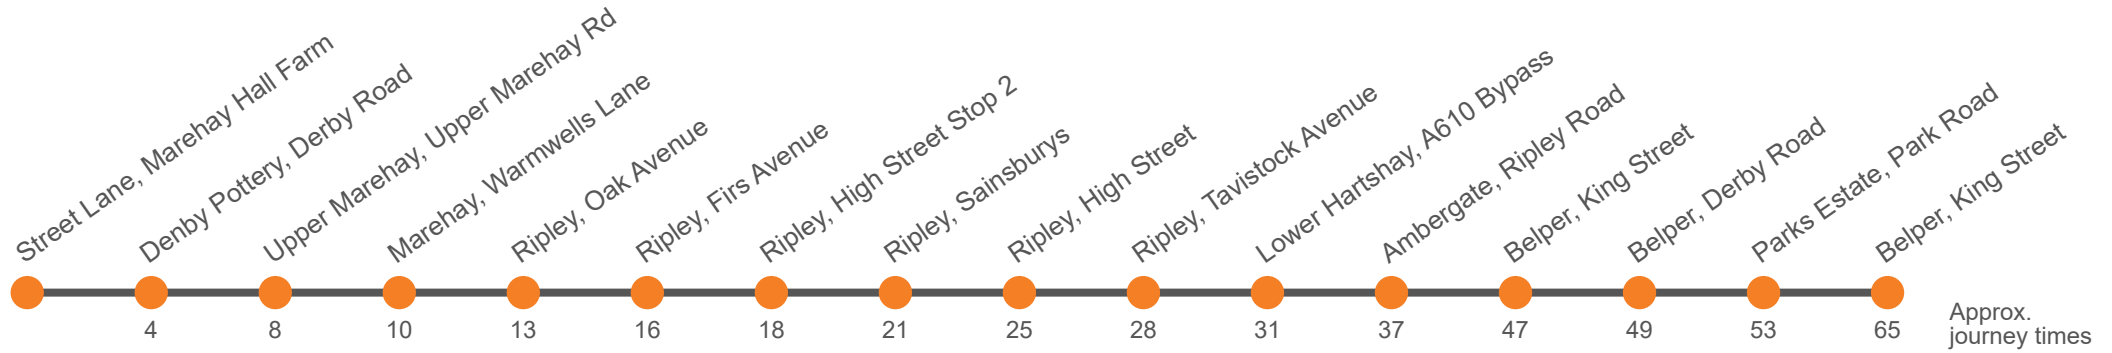

147

Belper - Ambergate - Ripley - Marehay - Street Lane

Effective from: 01/11/2024

Notts & Derby

Monday to Saturday

Belper, King Street, Stop B	1035	1315	1515
Ambergate, Railway Station	1043	1323	1523
Bullbridge, Ripley Road	1045	1325	1525
Lower Hartshay, A610 Bypass	1048	1328	1528
Ripley, Northam Drive	1050	1330	1530
Ripley, Church Street	1055	1335	1535
Ripley, Sainsburys	1058	1338	1538
Ripley, Grosvenor Road	1103	1343	1543
Ripley, Hospital	1105	1345	1545
Ripley, Willow Avenue	1108	1348	1548
Marehay, Warmwells Lane	1111	1351	1551
Upper Marehay, Belle Vue Avenue	1113	1353	1553
Denby Pottery, Derby Road	1117	1357	1557
Street Lane, Marehay Hall	1121	1400	1600

No service on Sundays or Bank Holiday Mondays

This service is operated under contract to Derbyshire County Council

147

Street Lane - Marehay - Ripley - Ambergate - Belper - Parks Estate

Effective from: 01/11/2024

Notts & Derby

Monday to Saturday

Street Lane, Marehay Hall	0930	1130	...	1410
Denby Pottery, Derby Road	0934	1134	...	1414
Upper Marehay, Belle Vue Avenue	0938	1138	...	1418
Marehay, Warmwells Lane	0940	1140	...	1420
Ripley, Oak Avenue	0943	1143	...	1423
Ripley, Hospital	0946	1146	...	1426
Ripley, High Street Stop 2	0948	1148	...	1428
Ripley, Sainsburys	0951	1151	...	1431
Ripley, Market Place	0955	1155	...	1435
Ripley, Northam Drive	0958	1158	...	1438
Lower Hartshay, Bypass	1001	1201	...	1441
Bullbridge, Ripley Road	1005	1205	...	1445
Ambergate, Railway Station	1007	1207	...	1447
Belper, King Street, Stop B	1015	1215	1300	1500
Meadow View, Derby Road	1017	...	1302	1502
Parks Estate, Park Road Shops	1021	...	1306	1506
Belper, King Street, Stop B	1035	...	1315	1515