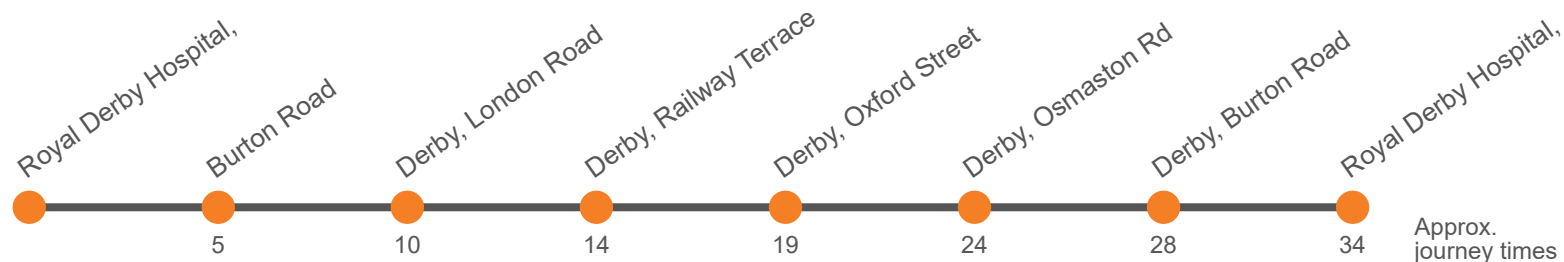

Monday to Friday

Royal Derby Hospital	...	0545	0615	...	0645	0700	0715	0730	0745	0800	0815
Burton Road opp Breedon Hill Road	...	0550	0620	...	0650	0705	0720	0735	0750	0805	0820
Derby, London Road, Stop A2	...	0555	0625	...	0655	0710	0725	0740	0755	0810	0825
Derby Railway Station, Stop S2	...	0600	0630	0645	0700	0715	0730	0745	0800	0815	0830
Florence Nightingale Community Hospital, Oxford Street	...	0602	0632	0647	0702	0717	0735	0750	0805	0820	0835
Derby, Osmaston Road, The Spot Stop A6	0535	0605	0635	0650	0705	0720	0740	0755	0810	0825	0840
Burton Road, Breedon Hill Road	0539	0609	0639	0654	0709	0724	0744	0759	0814	0829	0844
Royal Derby Hospital	0545	0615	0645	0700	0715	0730	0750	0805	0820	0835	0850

Monday to Friday (continued)

Royal Derby Hospital	0830	0845	Then at these mins past the hour	00	15	30	45	until	1745	1800	1815	1830	1845	1900
Burton Road opp Breedon Hill Road	0835	0850		05	20	35	50		1750	1805	1820	1835	1850	1905
Derby, London Road, Stop A2	0840	0855		10	25	40	55		1755	1810	1825	1840	1855	1910
Derby Railway Station, Stop S2	0845	0900		15	30	45	00		1800	1815	1830	1845	1900	1915
Florence Nightingale Community Hospital, Oxford Street	0850	0905		20	35	50	05		1805	1820	1835	1850	1905	1920
Derby, Osmaston Road, The Spot Stop A6	0855	0910		25	40	55	10		1810	1825	1840	1855	1910	1925
Burton Road, Breedon Hill Road	0859	0914		29	44	59	14		1814	1829	1844	1859	1914	1929
Royal Derby Hospital	0905	0920		35	50	05	20		1820	1835	1850	1905	1920	1935

Monday to Friday (continued)

Royal Derby Hospital	1915	1945	2015	2045	2115
Burton Road opp Breedon Hill Road	1920	1950	2020	2050	2120
Derby, London Road, Stop A2	1925	1955	2025	2055	2125
Derby Railway Station, Stop S2	1927	1957	2027	2057	2127
Florence Nightingale Community Hospital, Oxford Street	1930	2000	2030	2100	2130
Derby, Osmaston Road, The Spot Stop A6	...	2003	2033	2103	...
Burton Road, Breedon Hill Road	...	2007	2037	2107	...
Royal Derby Hospital	...	2015	2045	2115	...