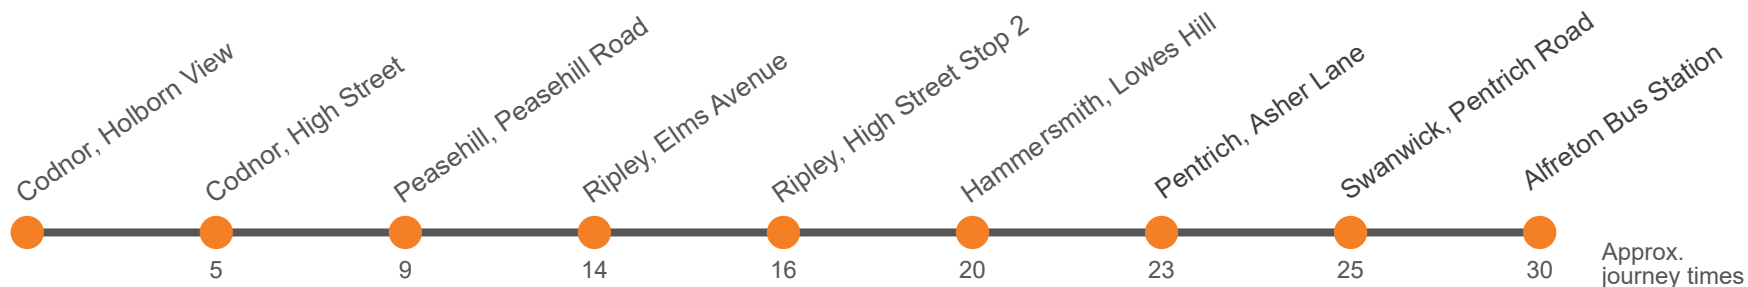

Monday to Friday

Codnor, Holborn View/Redmoor Close	0916		16		1416	1516	1616
Codnor, Market Place	0921	Then at these mins past the hour	21	until	1421	1521	1621
Peasehill, Honeyfield Drive	0925		25		1425	1525	1625
Ripley, Chestnut Avenue	0930		30		1430	1530	1630
Ripley, High Street Stop 2	0932		32		1432	1532	1632
Hammersmith, Lowes Hill	0936		36		1436	1536	1636
Pentrich, Asher Lane/The Lilacs	0939		39		1439	1539	1639
Swanwick, Pentrich Road	0941		41		1441	1541	1641
Alfreton Bus Station Bay 5	0946		46		1446	1546	1646

Saturday

Codnor, Holborn View/Redmoor Close	0916		16		1416	1516	1616
Codnor, Market Place	0921	Then at these mins past the hour	21	until	1421	1521	1621
Peasehill, Honeyfield Drive	0925		25		1425	1525	1625
Ripley, Chestnut Avenue	0930		30		1430	1530	1630
Ripley, High Street Stop 2	0932		32		1432	1532	1632
Hammersmith, Lowes Hill	0936		36		1436	1536	1636
Pentrich, Asher Lane/The Lilacs	0939		39		1439	1539	1639
Swanwick, Pentrich Road	0941		41		1441	1541	1641
Alfreton Bus Station Bay 5	0946		46		1446	1546	1646