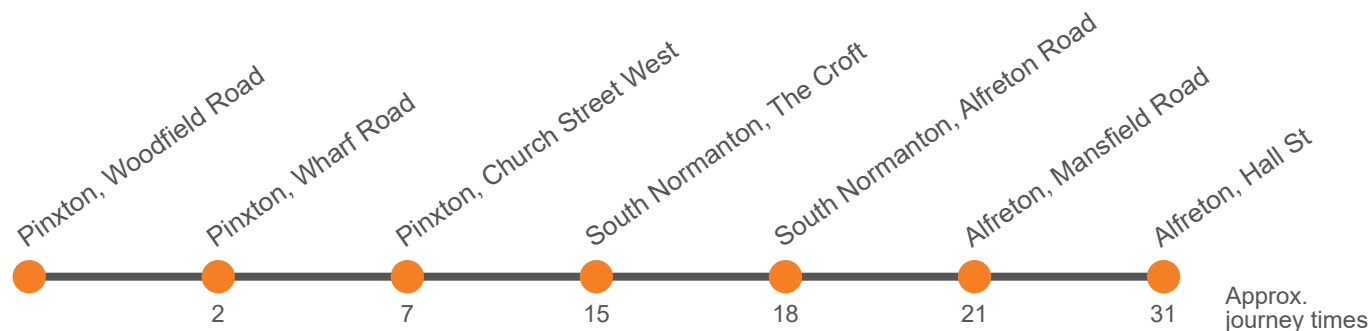

Saturday

Alfreton, Hall St, Millfield House Temporary Stop	0945	1045	1145	1245	1345
Alfreton Railway Station	0949	1049	1149	1249	1349
South Normanton, Alfreton Road opp Union St	0953	1053	1153	1253	1353
South Normanton, The Croft opp Downing St	0956	1056	1156	1256	1356
Pinxton, Woodfield Road opp Brookhill Avenue	1002	1102	1202	1302	1402

This service will return to using the bus station on Hall Street in Alfreton when it reopens in October 2024

Monday to Friday

Pinxton, Woodfield Road opp Brookhill Avenue	1002	1102	1202	1302
Pinxton, Wharf Road, Toll Bar	1004	1104	1204	1304
Pinxton, Church Street West opp Oak Close	1009	1109	1209	1309
South Normanton, o/s 108 The Croft	1017	1117	1217	1317
South Normanton, opp The Hawthorns	1020	1120	1220	1320
Alfreton, Railway Station	1023	1123	1223	1323
Alfreton, Hall St, Millfield House Temporary Stop	1033	1133	1233	1333

Saturday

Pinxton, Woodfield Road opp Brookhill Avenue	1002	1102	1202	1302
Pinxton, Wharf Road, Toll Bar	1004	1104	1204	1304
Pinxton, Church Street West opp Oak Close	1009	1109	1209	1309
South Normanton, o/s 108 The Croft	1017	1117	1217	1317
South Normanton, opp The Hawthorns	1020	1120	1220	1320
Alfreton, Railway Station	1023	1123	1223	1323
Alfreton, Hall St, Millfield House Temporary Stop	1033	1133	1233	1333

This service will return to using the bus station on Hall Street in Alfreton when it reopens in October 2024