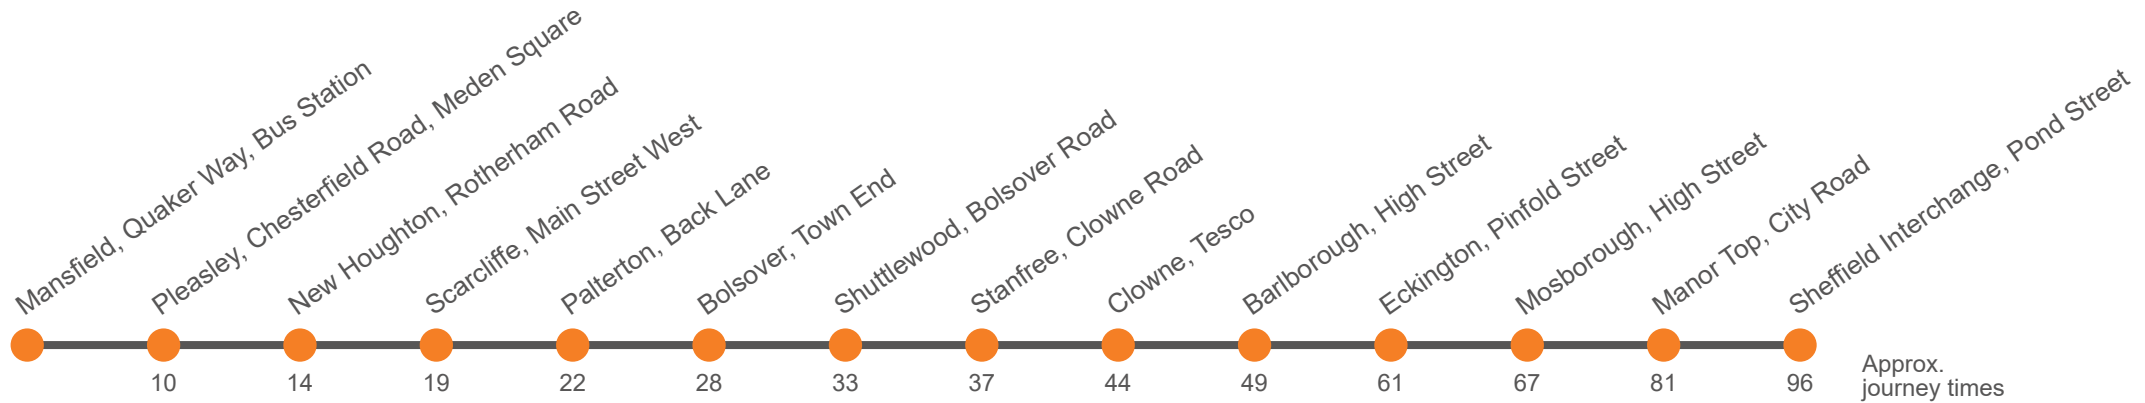

Journeys operating as Service 53A are funded by Derbyshire County Council

Saturday

Service:	53	53	53	53	53	53	53A	53A	53A
Mansfield, Bus Station	0640	0810	1010	1150	1350	1550	1735	1957	2157
Pleasley, Meden Square	0650	0820	1020	1200	1400	1600	1745	2007	2207
New Houghton, Recreation Road	0654	0825	1025	1205	1405	1605	1749	2011	2211
Scarcliffe, Horse And Groom	0659	0830	1030	1210	1410	1610	1754	2016	2216
Palton, Post Office	0702	0833	1033	1213	1413	1613	1757	2019	2219
Bolsover, Market Place	0708	0839	1039	1219	1419	1619	1805	2025	2225
Shuttlewood, Vivian Street	0713	0844	1044	1224	1424	1624	1810	2030	2230
Stanfree, Appletree Inn	0717	0848	1048	1228	1428	1628	1814	2034	2234
Clowne, Tesco	0722	0855	1055	1235	1435	1635	1821	2041	2241
Barlborough, War Memorial	0727	0900	1100	1240	1440	1640	1826	2046	2246
Eckington, Bus Station, Stand 3	0739	0912	1112	1252	1452	1652	1838	2058	2258
Mosborough, High Street	0745	0918	1118	1258	1458	1658			
Manor Top, City Road/Eastern Ave	0804	0931	1131	1311	1511	1711			
Sheffield Interchange B4	0826	0945	1145	1325	1525	1725			
Halfway, Tram Terminus	1844	2104	2304

Journeys operating as Service 53A are funded by Derbyshire County Council

Sunday

Service:	53A	53A	53A	53A	53A	53A
Mansfield, Bus Station	0757	0957	1157	1357	1557	1757
Pleasley, Meden Square	0807	1007	1207	1407	1607	1807
New Houghton, Recreation Road	0811	1011	1211	1411	1611	1811
Scarcliffe, Horse And Groom	0816	1016	1216	1416	1616	1816
Paltrerton, Post Office	0819	1019	1219	1419	1619	1819
Bolsover, Market Place	0825	1025	1225	1425	1625	1825
Shuttlewood, Vivian Street	0830	1030	1230	1430	1630	1830
Stanfree, Appletree Inn	0834	1034	1234	1434	1634	1834
Clowne, Tesco	0841	1041	1241	1441	1641	1841
Barlborough, War Memorial	0846	1046	1246	1446	1646	1846
Eckington, Bus Station, Stand 3	0858	1058	1258	1458	1658	1858
Halfway, Tram Terminus	0904	1104	1304	1504	1704	1904