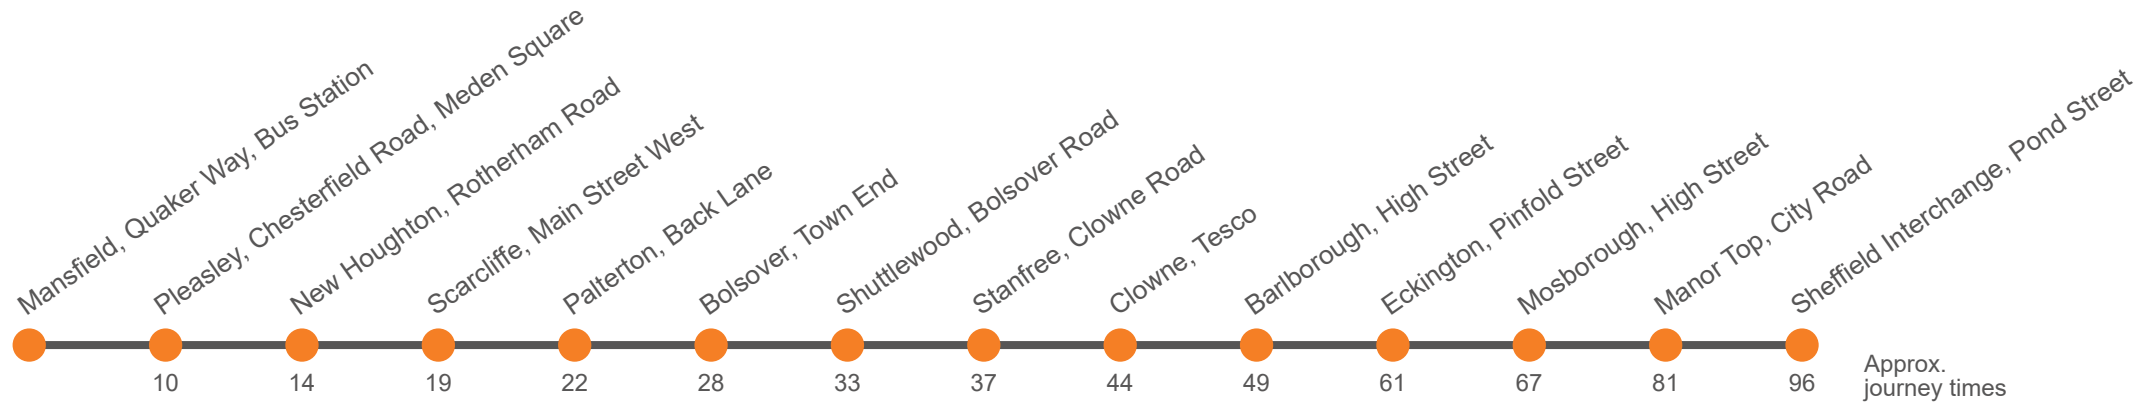

Journeys operating as Service 53A are funded by Derbyshire County Council

Saturday

Service:	53	53	53	53	53	53	53A	53A	53A
Mansfield, Bus Station	0640	0810	1010	1150	1350	1550	1735	1957	2157
Pleasley, Meden Square	0650	0820	1020	1200	1400	1600	1745	2007	2207
New Houghton, Recreation Road	0654	0825	1025	1205	1405	1605	1749	2011	2211
Scarcliffe, Horse And Groom	0659	0830	1030	1210	1410	1610	1754	2016	2216
Palton, Post Office	0702	0833	1033	1213	1413	1613	1757	2019	2219
Bolsover, Market Place	0708	0839	1039	1219	1419	1619	1805	2025	2225
Shuttlewood, Vivian Street	0713	0844	1044	1224	1424	1624	1810	2030	2230
Stanfree, Appletree Inn	0717	0848	1048	1228	1428	1628	1814	2034	2234
Clowne, Tesco	0722	0855	1055	1235	1435	1635	1821	2041	2241
Barlborough, War Memorial	0727	0900	1100	1240	1440	1640	1826	2046	2246
Eckington, Bus Station, Stand 3	0739	0912	1112	1252	1452	1652	1838	2058	2258
Mosborough, High Street	0745	0918	1118	1258	1458	1658			
Manor Top, City Road/Eastern Ave	0804	0931	1131	1311	1511	1711			
Sheffield Interchange B4	0826	0945	1145	1325	1525	1725			
Halfway, Tram Terminus	1844	2104	2304

Journeys operating as Service 53A are funded by Derbyshire County Council

Sunday

Service:	53A	53A	53A	53A	53A	53A
Mansfield, Bus Station	0757	0957	1157	1357	1557	1757
Pleasley, Meden Square	0807	1007	1207	1407	1607	1807
New Houghton, Recreation Road	0811	1011	1211	1411	1611	1811
Scarcliffe, Horse And Groom	0816	1016	1216	1416	1616	1816
Paltrerton, Post Office	0819	1019	1219	1419	1619	1819
Bolsover, Market Place	0825	1025	1225	1425	1625	1825
Shuttlewood, Vivian Street	0830	1030	1230	1430	1630	1830
Stanfree, Appletree Inn	0834	1034	1234	1434	1634	1834
Clowne, Tesco	0841	1041	1241	1441	1641	1841
Barlborough, War Memorial	0846	1046	1246	1446	1646	1846
Eckington, Bus Station, Stand 3	0858	1058	1258	1458	1658	1858
Halfway, Tram Terminus	0904	1104	1304	1504	1704	1904