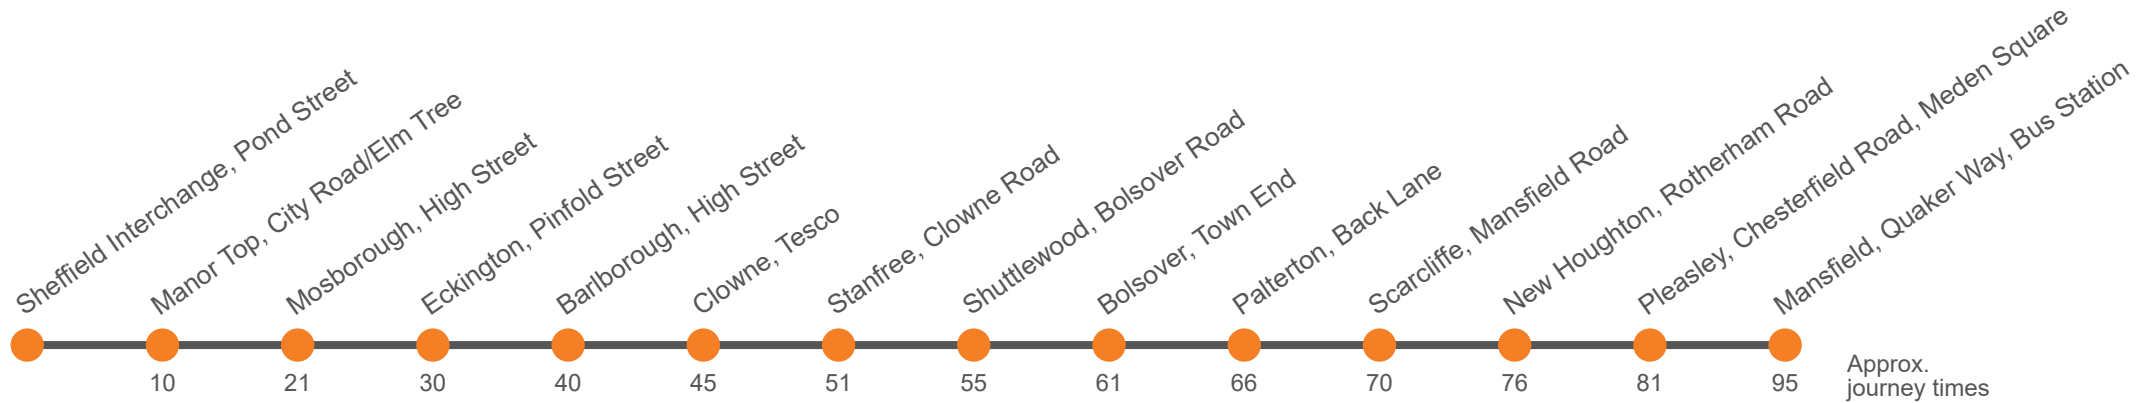

Journeys operating as Service 53A are funded by Derbyshire County Council

Sunday

Service:	53A	53A	53A	53A	53A	53A
Mansfield, Bus Station	0757	0957	1157	1357	1557	1757
Pleasley, Meden Square	0807	1007	1207	1407	1607	1807
New Houghton, Recreation Road	0811	1011	1211	1411	1611	1811
Scarcliffe, Horse And Groom	0816	1016	1216	1416	1616	1816
Paltrerton, Post Office	0819	1019	1219	1419	1619	1819
Bolsover, Market Place	0825	1025	1225	1425	1625	1825
Shuttlewood, Vivian Street	0830	1030	1230	1430	1630	1830
Stanfree, Appletree Inn	0834	1034	1234	1434	1634	1834
Clowne, Tesco	0841	1041	1241	1441	1641	1841
Barlborough, War Memorial	0846	1046	1246	1446	1646	1846
Eckington, Bus Station, Stand 3	0858	1058	1258	1458	1658	1858
Halfway, Tram Terminus	0904	1104	1304	1504	1704	1904

Journeys operating as Service 53A are funded by Derbyshire County Council

Saturday

Service:	53	53	53	53	53	53	53A	53A	53A
Sheffield Interchange B4	0830	0950	1150	1330	1530	1740
Manor Top, City Road	0840	1000	1200	1340	1540	1750
Mosborough, Station Road	0851	1011	1211	1351	1551	1801
Halfway, Tram Terminus							1912	2112	2312
Eckington, Bus Station Stand 1 <i>arr</i>	0900	1020	1220	1400	1600	1810	1919	2119	2319
Eckington, Bus Station Stand 1 <i>dep</i>	0900	1020	1220	1400	1600	1810	1919	2119	2335
Barlborough, War Memorial	0910	1030	1230	1410	1610	1820	1929	2129	2345
Clowne, Tesco	0915	1035	1235	1415	1615	1825	1934	2134	2350
Stanfree, Appletree Inn	0921	1041	1241	1421	1621	1831	1940	2140	2353
Shuttlewood, Vivian Street	0925	1045	1245	1425	1625	1835	1943	2143	2355
Bolsover, Market Place Stop 1	0931	1051	1251	1431	1631	1841	1949	2149	0001
Paltrerton, Post Office	0936	1056	1256	1436	1636	1846	1954	2154	...
Scarcliffe, Horse And Groom	0940	1100	1300	1440	1640	1850	1957	2157	...
New Houghton, Recreation Road	0946	1106	1306	1446	1646	1856	2003	2203	...
Pleasley, Meden Square	0951	1111	1311	1451	1651	1901	2006	2206	...
Mansfield, Bus Station	1005	1125	1325	1505	1705	1915	2017	2217	...