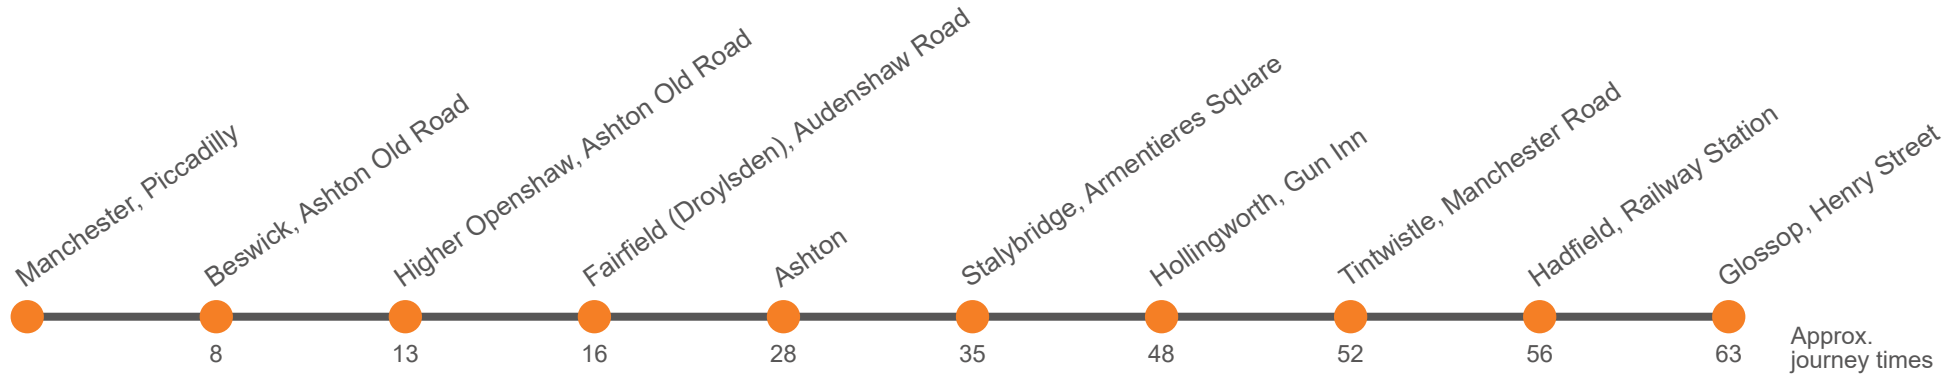

219

Manchester - Ashton-under-Lyne - Stalybridge - Hadfield - Glossop

Effective from: 21/07/2024

Stagecoach Manchester

Friday Night / Early hours of Saturday

| | |
|--|------|
| Manchester, Piccadilly Stop EQ | 0240 |
| Beswick, Kay Street Stop A | 0248 |
| Higher Openshaw, Ashton Old Road, Morrisons Stop E | 0253 |
| Fairfield (Droylsden), The Trough | 0256 |
| Ashton-under-Lyne, Ashton Interchange Stand D | 0308 |
| Stalybridge, Armentieres Square Stop D | 0315 |
| Hollingworth, Gun Inn | 0328 |
| Tintwistle, New Road | 0332 |
| Hadfield, Railway Station | 0336 |
| Glossop, Henry Street Stop A | 0343 |

Saturday Night / Early hours of Sunday

| | |
|--|------|
| Manchester, Piccadilly Stop EQ | 0240 |
| Beswick, Kay Street Stop A | 0248 |
| Higher Openshaw, Ashton Old Road, Morrisons Stop E | 0253 |
| Fairfield (Droylsden), The Trough | 0256 |
| Ashton-under-Lyne, Ashton Interchange Stand D | 0308 |
| Stalybridge, Armentieres Square Stop D | 0316 |
| Hollingworth, Gun Inn | 0329 |
| Tintwistle, New Road | 0333 |
| Hadfield, Railway Station | 0337 |
| Glossop, Henry Street Stop A | 0344 |