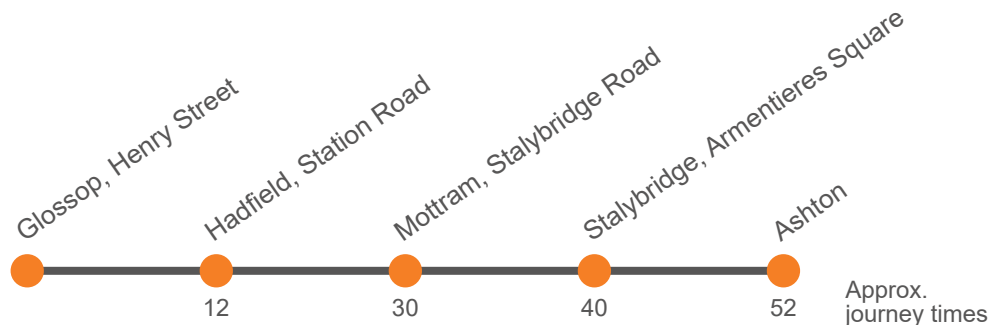

Monday to Friday

Glossop, Shirebrook Drive	...	0611	0636	0653	0712	...	0801	...	...	...	...	...	...
Glossop, outside Market Hall	...	0617	0642	0659	0718	...	0807	...	...	...	...	...	...
Glossop, Henry Street Stop A	0555					0738		0833	0858	0923	0948	1013	1038
Hadfield, Railway Station	0604	0627	0652	0712	0732	0751	0821	0846	0911	0936	1001	1026	1051
Mottram, Stalybridge Road	0618	0644	0710	0730	0750	0809	0839	0904	0929	0954	1019	1044	1109
Stalybridge, Armentieres Square Stop A	0629	0655	0721	0741	0801	0820	0850	0914	0939	1004	1029	1054	1119
Ashton-under-Lyne Interchange Stand K	0637	0707	0733	0754	0814	0833	0903	0927	0952	1017	1042	1107	1132

Monday to Friday (continued)

Glossop, Shirebrook Drive	...	...	...	...	...	...	...	...	...	...	...	...	...
Glossop, outside Market Hall	...	...	...	...	...	...	...	...	...	...	...	...	...
Glossop, Henry Street Stop A	1103	1123	1143	1203	1223	1243	1303	1323	1343	1403	1423	1443	1508
Hadfield, Railway Station	1116	1136	1156	1216	1236	1256	1316	1336	1356	1416	1435	1456	1521
Mottram, Stalybridge Road	1134	1154	1214	1234	1254	1314	1334	1354	1414	1434	1453	1514	1539
Stalybridge, Armentieres Square Stop A	1144	1204	1224	1244	1304	1324	1344	1404	1424	1444	1503	1524	1549
Ashton-under-Lyne Interchange Stand K	1157	1217	1237	1257	1317	1337	1357	1417	1437	1457	1516	1537	1602

This service is partly funded by Derbyshire County Council and Transport for Greater Manchester