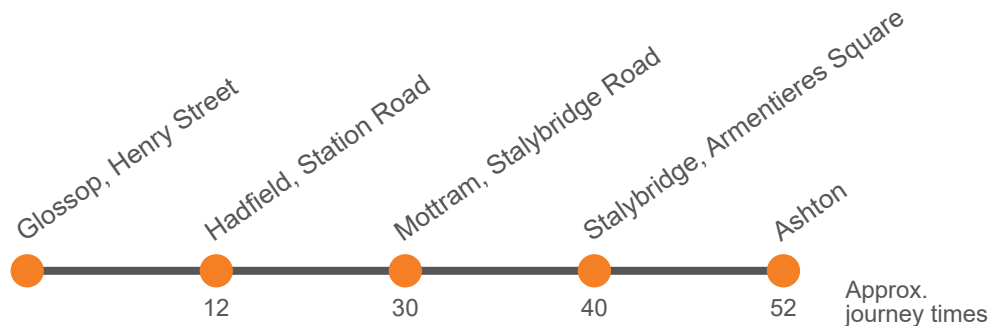

Sunday

Glossop, Shirebrook Drive	0730	0830		30		1630	1730	...	...	...	...	...	...
Glossop, outside Market Hall	0737	0837		37		1637	1737	...	...	...	...	...	...
Glossop, Henry Street Stop A								1823	1933	2033	2133	2233	2333
Hadfield, Railway Station	0746	0846		46	until	1646	1746	1832	1942	2042	2142	2242	2342
Mottram, Old Road	0759	0859		59		1659	1759	1845					
Mottram, Stalybridge Road									1956	2055	2155	2255	2355
Stalybridge, Armentieres Square Stop A	0810	0910	Then at these mins past the hour	10		1710	1810	1856	2007	2103	2203	2303	0003
Ashton-under-Lyne Interchange Stand K	0820	0922		22		1722	1820	1904	2015	2111	2211	2311	0011

This service is partly funded by Derbyshire County Council and Transport for Greater Manchester