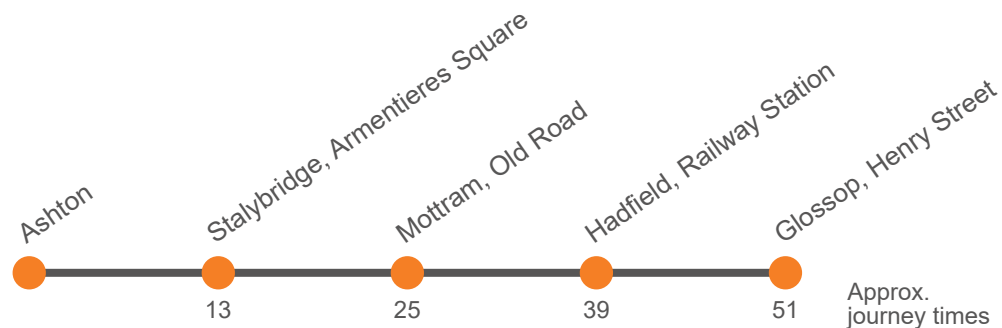

Sunday

Ashton-under-Lyne Interchange Stand K	...	...	0831	0931	Then at these mins past the hour	31 43 55 08 17 22	until	1631	1731	1831	1951	2051	2151	2251
Stalybridge, Armentieres Square Stop D	0639	0739	0841	0943				1643	1741	1841	1959	2059	2159	2259
Mottram, Junction Stop B	0650	0750	0852	0955				1655	1752	1852	2007	2107	2207	2307
Hadfield, Railway Station	0703	0803	0905	1008				1708	1805	1905	2019	2119	2219	2319
Glossop, Henry Street Stop C									1814	1914	2028	2128	2228	2328
Glossop, Henry Street Stop B	0712	0812	0914	1017				1717	...	...	...	...	...	...
Glossop, Shirebrook Drive	0717	0817	0919	1022	1722	...	...	...	...	...	...			

Sunday (continued)

Ashton-under-Lyne Interchange Stand K	2331
Stalybridge, Armentieres Square Stop D	2339
Mottram, Junction Stop B	2347
Hadfield, Railway Station	2359
Glossop, Henry Street Stop C	0008
Glossop, Henry Street Stop B	...
Glossop, Shirebrook Drive	...

This service is partly funded by Derbyshire County Council and Transport for Greater Manchester