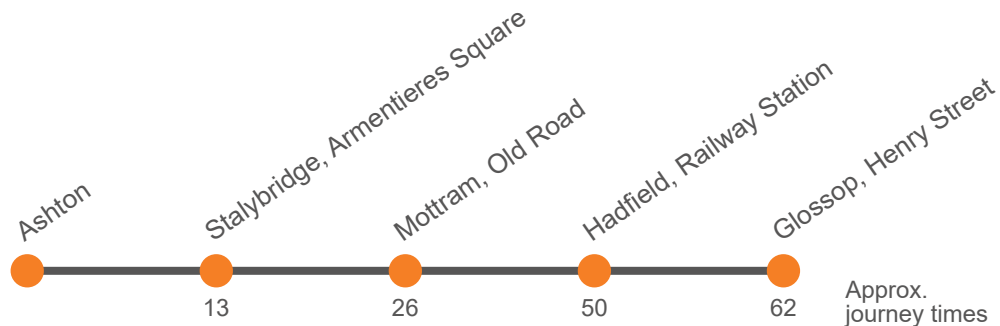

Monday to Friday (continued)

Ashton-under-Lyne Interchange Stand K	1555	1618	1638	1658	1718	1738	1803	1833	1903	1945	2045	2145	2245
Stalybridge, Armentieres Square Stop D	1612	1635	1655	1715	1735	1755	1820	1847	1914	1956	2056	2156	2256
Mottram, Old Road	1629	1652	1712	1732	1752	1812	1837	1859					
Mottram, Junction Stop B									1926	2008	2106	2206	2306
Hadfield, Railway Station	1653	1716	1736	1756	1816	1836	1901	1923	1948	2025	2123	2223	2323
Glossop, Henry Street Stop C	1708	1733	1753						1957	2034	2132	2232	2332
Glossop, Henry Street Stop B	...	...	...	1813	1830	1850	1915	1935	...	...	...	...	...
Glossop, Shirebrook Drive	...	...	...	1818	1835	1855	1920	1940	...	...	...	...	...

Monday to Friday (continued)

Ashton-under-Lyne Interchange Stand K	2331
Stalybridge, Armentieres Square Stop D	2339
Mottram, Old Road	
Mottram, Junction Stop B	2349
Hadfield, Railway Station	0006
Glossop, Henry Street Stop C	0015
Glossop, Henry Street Stop B	...
Glossop, Shirebrook Drive	...