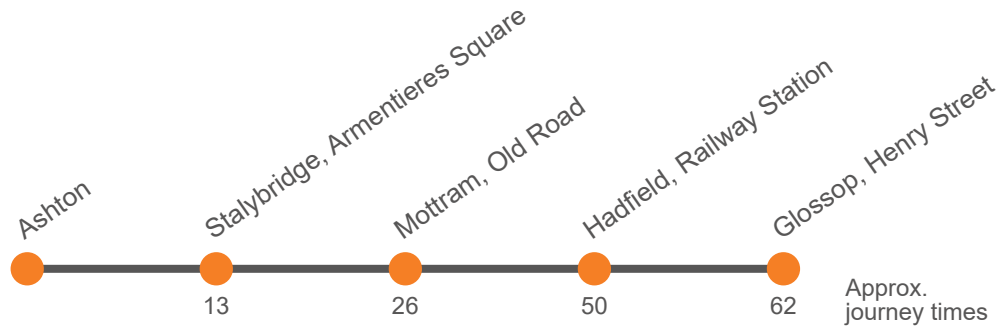

Sunday

Ashton-under-Lyne Interchange Stand K	0804	0901	Then at these mins past the hour	01	until	1601	1701	1801	1921	2021	2121	2221	
Stalybridge, Armentieres Square Stop D	0619	0719	0814	0913				13	1613	1711	1811	1929	2029	2129	2229
Mottram, Junction Stop B	0630	0730	0825	0925				25	1625	1722	1822	1937	2037	2137	2237
Hadfield, Railway Station	0648	0748	0848	0948				48	1648	1745	1845	1954	2054	2154	2254
Glossop, Henry Street Stop C										1754	1854	2003	2103	2203	2303
Glossop, Henry Street Stop B	0657	0757	0857	0957				57	1657
Glossop, Shirebrook Drive	0702	0802	0902	1002	02	1702			

237

Manchester/Ashton - Glossop

Effective from: 04/09/2022

Stagecoach Manchester

Sunday (continued)

Ashton-under-Lyne Interchange Stand K	2321
Stalybridge, Armentieres Square Stop D	2329
Mottram, Junction Stop B	2337
Hadfield, Railway Station	2354
Glossop, Henry Street Stop C	0003
Glossop, Henry Street Stop B	...
Glossop, Shirebrook Drive	...

Sunday

Glossop, Shirebrook Drive	0722	0822		22		1622	1722
Glossop, Henry Street Stop A								1815	1920	2025	2125	2225	2325
Glossop, outside Market Hall	0729	0829	Then at	29		1629	1729						
Hadfield, Railway Station	0738	0838	these	38		1638	1738	1824	1929	2034	2134	2234	2334
Mottram, Stalybridge Road <i>arr</i>	0755	0900	mins	00	until	1700	1800	1846	1947	2051	2151	2251	2351
Mottram, Stalybridge Road <i>dep</i>	0755	0900	past	00		1700	1800	1846	1948	2052	2152	2252	2352
Mottram, Old Road	0756	0901	the	01		1701	1801	1847					
Stalybridge, Armentieres Square Stop A	0807	0912	hour	12		1712	1812	1858	1959	2100	2200	2300	0000
Ashton-under-Lyne Interchange Stand K	0817	0924		24		1724	1822	1906	2007	2108	2208	2308	0008