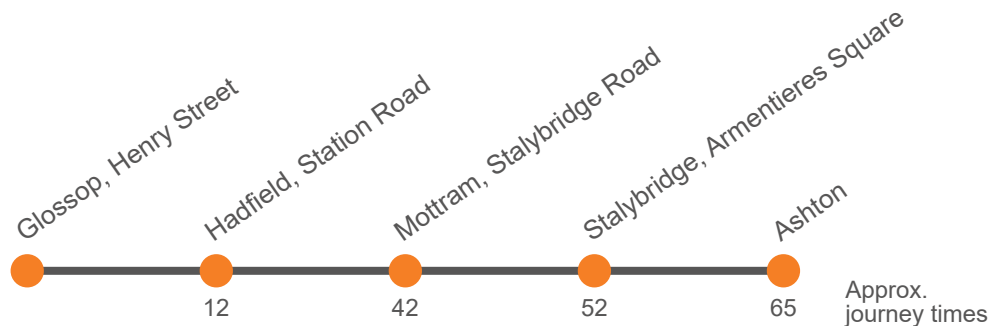

Monday to Friday (continued)

Glossop, Shirebrook Drive
Glossop, Henry Street Stop A	2241	2341
Glossop, outside Market Hall		
Hadfield, Railway Station	2250	2350
Mottram, Stalybridge Road <i>arr</i>	2307	0007
Mottram, Stalybridge Road <i>dep</i>	2308	0008
Stalybridge, Armentieres Square Stop A	2316	0016
Ashton-under-Lyne Interchange Stand K	2326	0026

Saturday

Glossop, Henry Street Stop A	0648	0748	0848	0948	1018	1048	Then at these mins past the hour	18 48	until	1648	1718	1748	1818	
Hadfield, Railway Station	0657	0757	0857	1000	1030	1100				30 00	1700	1730	1800	1830
Mottram, Stalybridge Road <i>arr</i>	0715	0820	0920	1030	1100	1130				00 30	1730	1800	1828	1858
Mottram, Stalybridge Road <i>dep</i>	0715	0820	0920	1030	1100	1130				00 30	1730	1800	1828	1858
Stalybridge, Armentieres Square Stop A	0725	0830	0930	1040	1110	1140				10 40	1740	1810	1838	1908
Ashton-under-Lyne Interchange Stand K	0734	0839	0939	1052	1122	1152	22 52	1752	1822	1849	1919			

Sunday

Glossop, Shirebrook Drive	0722	0822		22		1622	1722
Glossop, Henry Street Stop A								1815	1920	2025	2125	2225	2325
Glossop, outside Market Hall	0729	0829	Then at	29		1629	1729						
Hadfield, Railway Station	0738	0838	these	38		1638	1738	1824	1929	2034	2134	2234	2334
Mottram, Stalybridge Road <i>arr</i>	0755	0900	mins	00	until	1700	1800	1846	1947	2051	2151	2251	2351
Mottram, Stalybridge Road <i>dep</i>	0755	0900	past	00		1700	1800	1846	1948	2052	2152	2252	2352
Mottram, Old Road	0756	0901	the	01		1701	1801	1847					
Stalybridge, Armentieres Square Stop A	0807	0912	hour	12		1712	1812	1858	1959	2100	2200	2300	0000
Ashton-under-Lyne Interchange Stand K	0817	0924		24		1724	1822	1906	2007	2108	2208	2308	0008