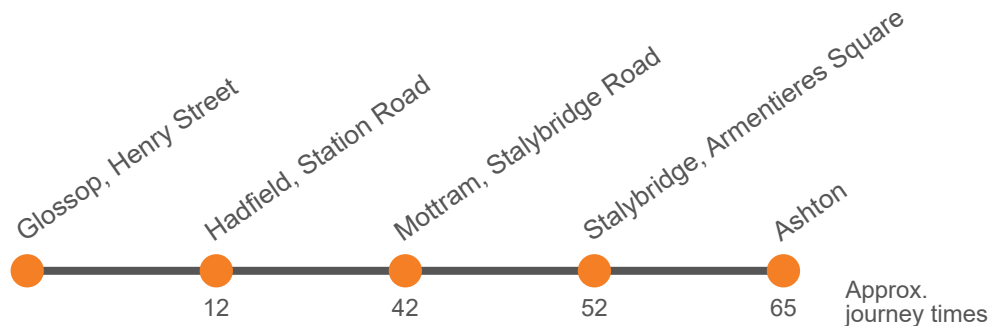

237

Manchester/Ashton - Glossop

Effective from: 04/09/2022

Stagecoach Manchester

Sunday (continued)

Ashton-under-Lyne Interchange Stand K	2321
Stalybridge, Armentieres Square Stop D	2329
Mottram, Junction Stop B	2337
Hadfield, Railway Station	2354
Glossop, Henry Street Stop C	0003
Glossop, Henry Street Stop B	...
Glossop, Shirebrook Drive	...