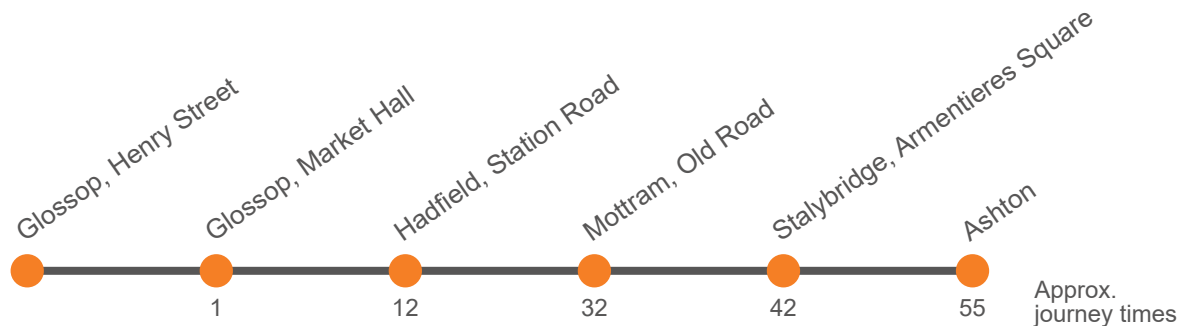

Sunday

Glossop, Shirebrook Drive	0730	0830	30	1630	1730	...	...	...	...	...	...
Glossop, Henry Street Stop A			Then at these mins past the hour			1823	1933	2033	2133	2233	2333
Glossop, outside Market Hall	0737	0837	37	1637	1737	1824	1934	2034	2134	2234	2334
Hadfield, Railway Station	0746	0846	46	1646	1746	1832	1942	2042	2142	2242	2342
Mottram, Old Road	0759	0859	59	1659	1759	1845					
Mottram, Stalybridge Road							1956	2055	2155	2255	2355
Stalybridge, Armentieres Square Stop A	0810	0910	10	1710	1810	1856	2007	2103	2203	2303	0003
Ashton-under-Lyne Interchange Stand K	0820	0922	22	1722	1820	1904	2015	2111	2211	2311	0011