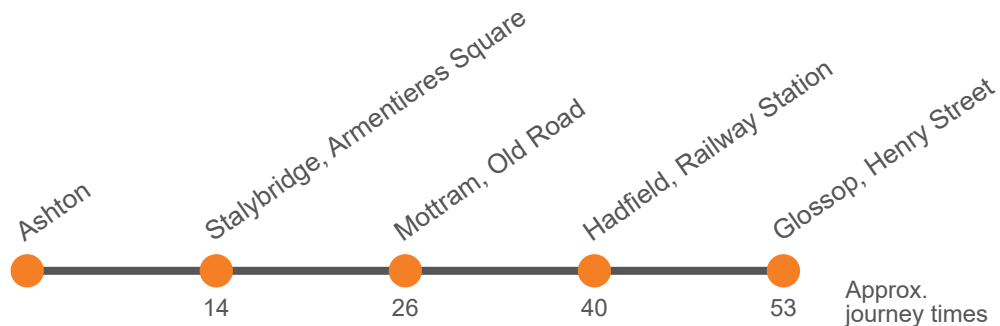

Sunday

Ashton-under-Lyne Interchange Stand K	...	...	0831	0931		31		1631	1731	1831	1951	2051	2151	2251
Stalybridge, Armentieres Square Stop D	0639	0739	0841	0943	Then	43		1643	1741	1841	1959	2059	2159	2259
Mottram, Old Road					at				1749	1849	2005	2105	2205	2305
Mottram, Junction Stop B	0650	0750	0852	0955	these	55		1655	1750	1850	2006	2106	2206	2306
Hadfield, Railway Station	0703	0803	0905	1008	mins	08	until	1708	1803	1903	2018	2118	2218	2318
Glossop, Henry Street Stop C					past				1812	1912	2027	2127	2227	2327
Glossop, Henry Street Stop B	0712	0812	0914	1017	the	17		1717	...	...	...	...	...	...
Glossop, Shirebrook Drive	0717	0817	0919	1022	hour	22		1722	...	...	...	...	...	...

Sunday (continued)

Ashton-under-Lyne Interchange Stand K	2331
Stalybridge, Armentieres Square Stop D	2339
Mottram, Old Road	2345
Mottram, Junction Stop B	2346
Hadfield, Railway Station	2358
Glossop, Henry Street Stop C	0007
Glossop, Henry Street Stop B	...
Glossop, Shirebrook Drive	...