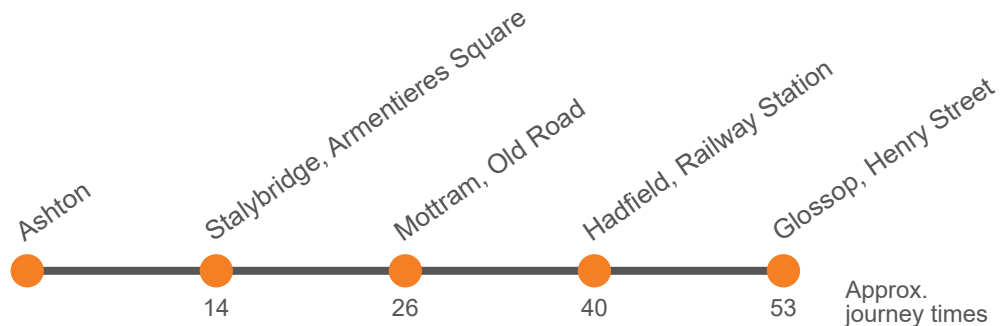

Monday to Friday (continued)

Ashton-under-Lyne Interchange Stand K	1509	1532	1555	1618	1638	1658	1718	1738	1803	1833	1903	1945	2045
Stalybridge, Armentieres Square Stop D	1525	1548	1612	1635	1655	1715	1735	1755	1820	1847	1914	1956	2056
Mottram, Old Road	1541	1604	1629	1652	1712	1732	1752	1812	1837	1859	1923	2005	2104
Mottram, Junction Stop B											1924	2006	2105
Hadfield, Railway Station	1558	1621	1643	1706	1726	1746	1806	1826	1851	1913	1936	2018	2117
Glossop, Henry Street Stop C	1610	1633	1658	1723	1743	1803					1945	2027	2126
Glossop, Henry Street Stop B	...	...	...	...	...	...	1820	1840	1905	1925	...	...	...
Glossop, Shirebrook Drive	...	...	...	...	...	...	1825	1845	1910	1930	...	...	...

Monday to Friday (continued)

Ashton-under-Lyne Interchange Stand K	2145	2245	2331
Stalybridge, Armentieres Square Stop D	2156	2256	2339
Mottram, Old Road	2204	2304	2347
Mottram, Junction Stop B	2205	2305	2348
Hadfield, Railway Station	2217	2317	0000
Glossop, Henry Street Stop C	2226	2326	0009
Glossop, Henry Street Stop B	...	...	...
Glossop, Shirebrook Drive	...	...	...