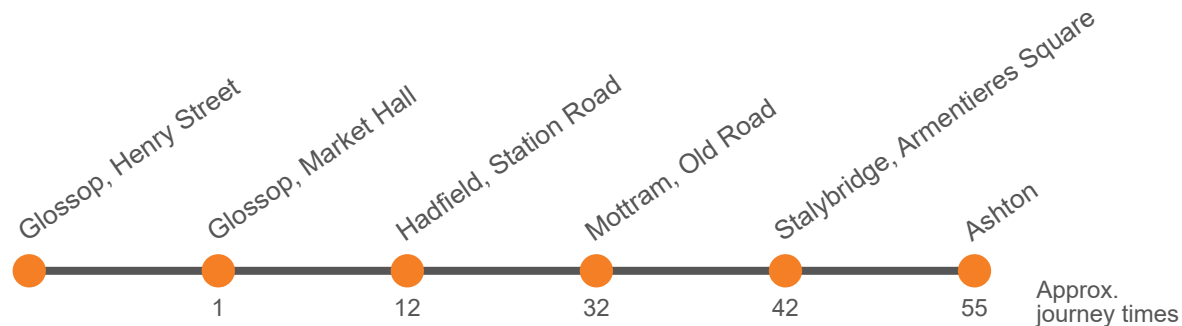

Saturday

Glossop, Henry Street Stop A	0648	0748	0848	0948	1018	1048	Then at these mins past the hour	18	48	until	1648	1718	1748	1818
Glossop, outside Market Hall	0649	0749	0849	0949	1019	1049		19	49		1649	1719	1749	1819
Hadfield, Railway Station	0657	0757	0857	1000	1030	1100		30	00		1700	1730	1800	1830
Mottram, Old Road	0710	0810	0910	1020	1050	1120		50	20		1720	1750	1818	1848
Mottram, Stalybridge Road														
Stalybridge, Armentieres Square Stop A	0720	0820	0920	1030	1100	1130		00	30		1730	1800	1828	1858
Ashton-under-Lyne Interchange Stand K	0729	0829	0929	1042	1112	1142	12	42	1742	1812	1839	1909		

Saturday (continued)

Glossop, Henry Street Stop A	1848	1935	2035	2135	2235	2335
Glossop, outside Market Hall	1849	1936	2036	2136	2236	2336
Hadfield, Railway Station	1900	1944	2044	2144	2244	2344
Mottram, Old Road	1918					
Mottram, Stalybridge Road		1957	2057	2157	2257	2357
Stalybridge, Armentieres Square Stop A	1928	2005	2105	2205	2305	0005
Ashton-under-Lyne Interchange Stand K	1939	2015	2115	2215	2315	0015