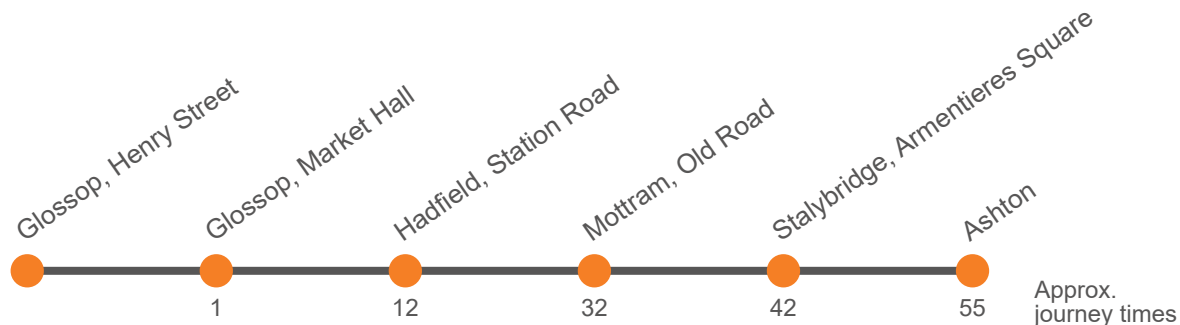

Monday to Friday (continued)

Glossop, Shirebrook Drive	...	...	...	...	...	...	...	...	...	1831	1856	1936	...	...
Glossop, Henry Street Stop A	1533	1558	1623	1648	1713	1733	1753	1813					2035	2135
Glossop, outside Market Hall	1534	1559	1624	1649	1714	1734	1754	1814	1836	1901	1941		2036	2136
Hadfield, Railway Station	1547	1612	1637	1702	1727	1747	1807	1826	1849	1914	1954		2044	2144
Hollingworth, Gun Inn														
Mottram, Old Road	1612	1637	1702	1727	1752	1812	1832	1848						
Mottram, Stalybridge Road									1904	1929	2007		2057	2157
Stalybridge, Armentieres Square Stop A	1624	1649	1714	1739	1804	1824	1844	1859	1914	1939	2015		2105	2205
Ashton-under-Lyne Interchange Stand K	1638	1703	1728	1753	1818	1838	1858	1912	1925	1950	2025		2115	2215

Monday to Friday (continued)

Glossop, Shirebrook Drive	...	...
Glossop, Henry Street Stop A	2235	2335
Glossop, outside Market Hall	2236	2336
Hadfield, Railway Station	2244	2344
Hollingworth, Gun Inn		
Mottram, Old Road		
Mottram, Stalybridge Road	2257	2357
Stalybridge, Armentieres Square Stop A	2305	0005
Ashton-under-Lyne Interchange Stand K	2315	0015