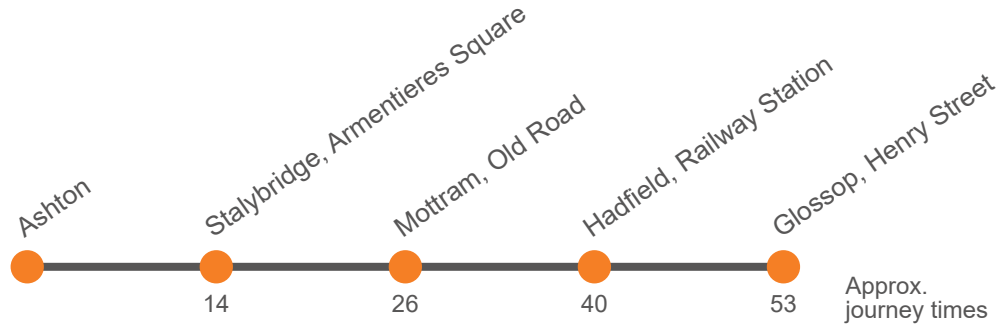

Saturday

Ashton-under-Lyne Interchange Stand K	0551	0651	0751	0851	0921	0951	Then at these mins past the hour	21	51	until	1551	1621	1651	1721
Stalybridge, Armentieres Square Stop D	0559	0659	0759	0905	0935	1005		35	05		1605	1635	1705	1735
Mottram, Old Road	0607	0710	0810	0917	0947	1017		47	17		1617	1647	1717	1747
Mottram, Junction Stop B														
Hadfield, Railway Station	0620	0723	0823	0931	1001	1031		01	31		1631	1701	1731	1800
Glossop, Henry Street Stop C	0629	0732	0832	0943	1013	1043	13	43	1643	1713	1743	1809		

Saturday (continued)

Ashton-under-Lyne Interchange Stand K	1751	1845	1945	2045	2145	2245	2331
Stalybridge, Armentieres Square Stop D	1803	1856	1956	2056	2156	2256	2339
Mottram, Old Road	1815	1905	2005	2104	2204	2304	2347
Mottram, Junction Stop B		1906	2006	2105	2205	2305	2348
Hadfield, Railway Station	1828	1918	2018	2117	2217	2317	0000
Glossop, Henry Street Stop C	1837	1927	2027	2126	2226	2326	0009