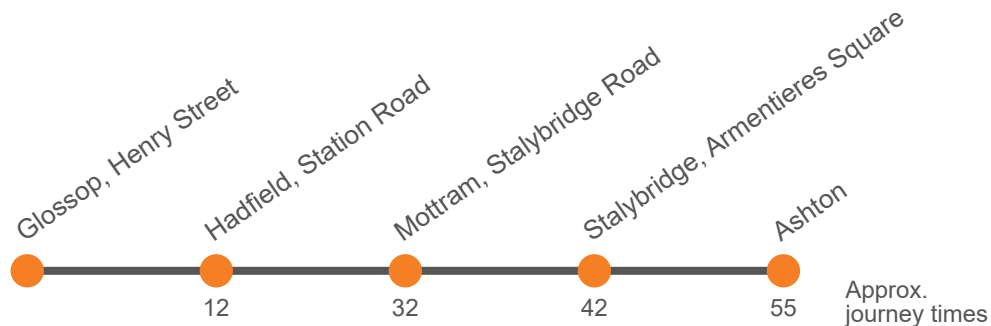

Monday to Friday (continued)

Glossop, Shirebrook Drive
Glossop, outside Market Hall
Glossop, Henry Street Stop A	2235	2335
Hadfield, Railway Station	2244	2344
Hollingworth, Gun Inn		
Mottram, Stalybridge Road	2257	2357
Stalybridge, Armentieres Square Stop A	2305	0005
Ashton-under-Lyne Interchange Stand K	2315	0015

This service is partly funded by Derbyshire County Council and Transport for Greater Manchester

Saturday

Glossop, Henry Street Stop A	0648	0748	0848	0948	1018	1048	Then at	18 48		1648	1718	1748	1818
Hadfield, Railway Station	0657	0757	0857	1000	1030	1100	these	30 00		1700	1730	1800	1830
Mottram, Stalybridge Road	0710	0810	0910	1020	1050	1120	mins	50 20	until	1720	1750	1818	1848
Stalybridge, Armentieres Square Stop A	0720	0820	0920	1030	1100	1130	past	00 30		1730	1800	1828	1858
Ashton-under-Lyne Interchange Stand K	0729	0829	0929	1042	1112	1142	the	12 42		1742	1812	1839	1909
							hour						

Saturday (continued)

Glossop, Henry Street Stop A	1848	1935	2035	2135	2235	2335
Hadfield, Railway Station	1900	1944	2044	2144	2244	2344
Mottram, Stalybridge Road	1918	1957	2057	2157	2257	2357
Stalybridge, Armentieres Square Stop A	1928	2005	2105	2205	2305	0005
Ashton-under-Lyne Interchange Stand K	1939	2015	2115	2215	2315	0015

This service is partly funded by Derbyshire County Council and Transport for Greater Manchester

Sunday

Glossop, Shirebrook Drive	0730	0830		30		1630	1730
Glossop, outside Market Hall	0737	0837		37		1637	1737
Glossop, Henry Street Stop A								1823	1933	2033	2133	2233	2333
Hadfield, Railway Station	0746	0846		46	until	1646	1746	1832	1942	2042	2142	2242	2342
Mottram, Old Road	0759	0859		59		1659	1759	1845					
Mottram, Stalybridge Road									1956	2055	2155	2255	2355
Stalybridge, Armentieres Square Stop A	0810	0910		10		1710	1810	1856	2007	2103	2203	2303	0003
Ashton-under-Lyne Interchange Stand K	0820	0922		22		1722	1820	1904	2015	2111	2211	2311	0011