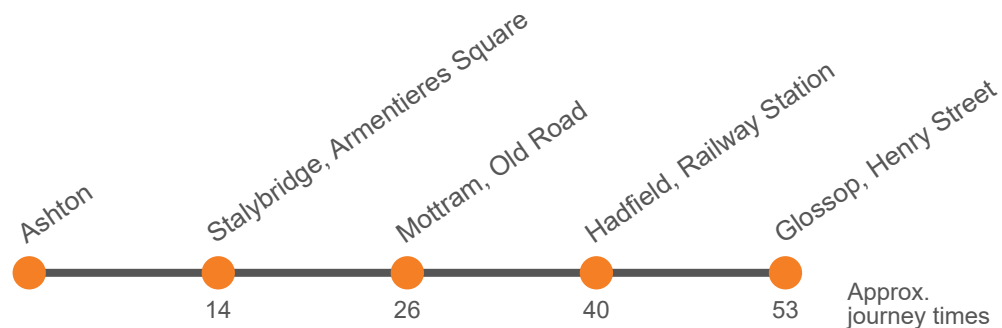

Monday to Friday (continued)

Ashton-under-Lyne Interchange Stand K	1509	1532	1555	1618	1638	1658	1718	1738	1803	1833	1903	1945	2045
Stalybridge, Armentieres Square Stop D	1525	1548	1612	1635	1655	1715	1735	1755	1820	1847	1914	1956	2056
Mottram, Old Road	1541	1604	1629	1652	1712	1732	1752	1812	1837	1859			
Mottram, Junction Stop B											1926	2008	2106
Hadfield, Railway Station	1558	1621	1643	1706	1726	1746	1806	1826	1851	1913	1938	2020	2118
Glossop, Henry Street Stop C	1610	1633	1658	1723	1743	1803					1947	2029	2127
Glossop, Henry Street Stop B	...	...	...	...	...	...	1820	1840	1905	1925	...	...	...
Glossop, Shirebrook Drive	...	...	...	...	...	...	1825	1845	1910	1930	...	...	...

Monday to Friday (continued)

Ashton-under-Lyne Interchange Stand K	2145	2245	2331
Stalybridge, Armentieres Square Stop D	2156	2256	2339
Mottram, Old Road			
Mottram, Junction Stop B	2206	2306	2349
Hadfield, Railway Station	2218	2318	0001
Glossop, Henry Street Stop C	2227	2327	0010
Glossop, Henry Street Stop B	...	...	...
Glossop, Shirebrook Drive	...	...	...

This service is partly funded by Derbyshire County Council and Transport for Greater Manchester