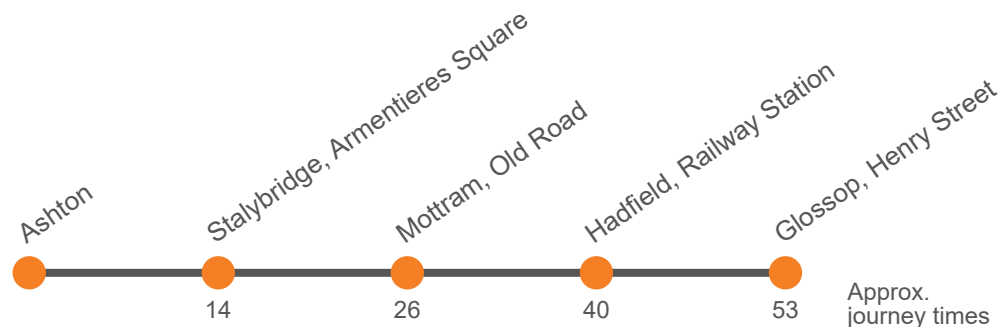

Saturday

Ashton-under-Lyne Interchange Stand K	0551	0651	0751	0851	0921	0951	Then at these mins past the hour	21	51	until	1551	1621	1651	1721
Stalybridge, Armentieres Square Stop D	0559	0659	0759	0905	0935	1005		35	05		1605	1635	1705	1735
Mottram, Old Road	0607	0710	0810	0917	0947	1017		47	17		1617	1647	1717	1747
Mottram, Junction Stop B														
Hadfield, Railway Station	0620	0723	0823	0931	1001	1031		01	31		1631	1701	1731	1800
Glossop, Henry Street Stop C	0629	0732	0832	0943	1013	1043	13	43	1643	1713	1743	1809		

Saturday (continued)

Ashton-under-Lyne Interchange Stand K	1751	1845	1945	2045	2145	2245	2331
Stalybridge, Armentieres Square Stop D	1803	1856	1956	2056	2156	2256	2339
Mottram, Old Road	1815						
Mottram, Junction Stop B		1908	2008	2106	2206	2306	2349
Hadfield, Railway Station	1828	1920	2020	2118	2218	2318	0001
Glossop, Henry Street Stop C	1837	1929	2029	2127	2227	2327	0010

This service is partly funded by Derbyshire County Council and Transport for Greater Manchester