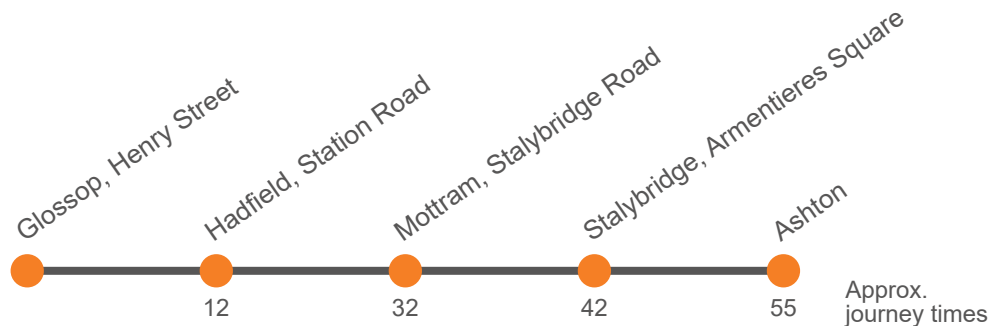

This service is partly funded by Derbyshire County Council and Transport for Greater Manchester

Sunday

Ashton-under-Lyne Interchange Stand K	0831	0931	Then at these mins past the hour	31 43 55 08 17 22	until	1631	1731	1831	1951	2051	2151	2251
Stalybridge, Armentieres Square Stop D	0639	0739	0841	0943				1643	1741	1841	1959	2059	2159	2259
Mottram, Junction Stop B	0650	0750	0852	0955				1655	1752	1852	2007	2107	2207	2307
Hadfield, Railway Station	0703	0803	0905	1008				1708	1805	1905	2019	2119	2219	2319
Glossop, Henry Street Stop C									1814	1914	2028	2128	2228	2328
Glossop, Henry Street Stop B	0712	0812	0914	1017				1717
Glossop, Shirebrook Drive	0717	0817	0919	1022	1722			

Sunday (continued)

Ashton-under-Lyne Interchange Stand K	2331
Stalybridge, Armentieres Square Stop D	2339
Mottram, Junction Stop B	2347
Hadfield, Railway Station	2359
Glossop, Henry Street Stop C	0008
Glossop, Henry Street Stop B	...
Glossop, Shirebrook Drive	...