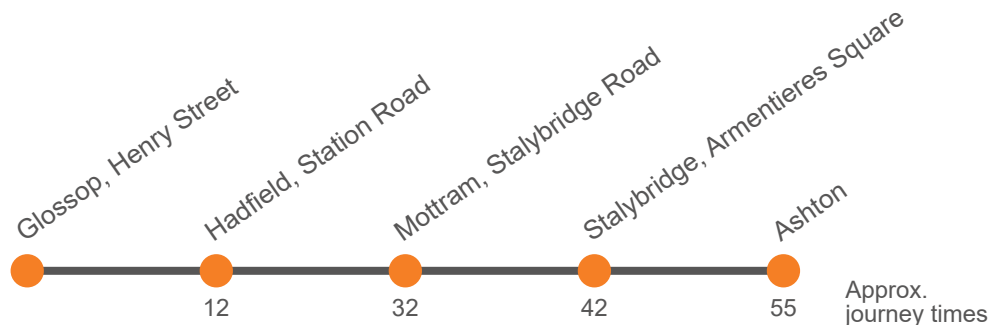

Monday to Friday (continued)

Glossop, Shirebrook Drive	...	...	...	...	...	...	...	...	1831	1856	1936	...	...
Glossop, outside Market Hall	...	...	...	...	...	...	...	...	1838	1903	1943	...	...
Glossop, Henry Street Stop A	1533	1558	1623	1648	1713	1733	1753	1813				2035	2135
Hadfield, Railway Station	1547	1612	1637	1702	1727	1747	1807	1826	1849	1914	1954	2044	2144
Hollingworth, Gun Inn													
Mottram, Stalybridge Road	1612	1637	1702	1727	1752	1812	1832	1848	1904	1929	2007	2057	2157
Stalybridge, Armentieres Square Stop A	1624	1649	1714	1739	1804	1824	1844	1859	1914	1939	2015	2105	2205
Ashton-under-Lyne Interchange Stand K	1638	1703	1728	1753	1818	1838	1858	1912	1925	1950	2025	2115	2215

Monday to Friday (continued)

Glossop, Shirebrook Drive	...	...
Glossop, outside Market Hall	...	...
Glossop, Henry Street Stop A	2235	2335
Hadfield, Railway Station	2244	2344
Hollingworth, Gun Inn		
Mottram, Stalybridge Road	2257	2357
Stalybridge, Armentieres Square Stop A	2305	0005
Ashton-under-Lyne Interchange Stand K	2315	0015

This service is partly funded by Derbyshire County Council and Transport for Greater Manchester