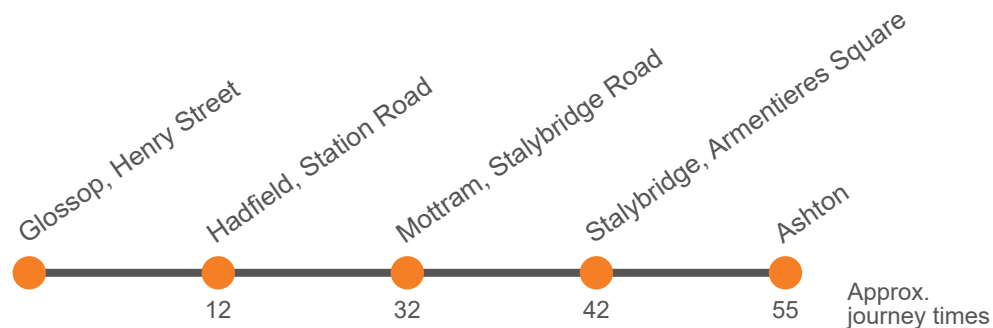

This service is partly funded by Derbyshire County Council and Transport for Greater Manchester

Monday to Friday (continued)

Glossop, Shirebrook Drive	1831	1856	1936
Glossop, outside Market Hall	1838	1903	1943
Glossop, Henry Street Stop A	1533	1558	1623	1648	1713	1733	1753	1813				2035	2135
Hadfield, Railway Station	1547	1612	1637	1702	1727	1747	1807	1826	1849	1914	1954	2044	2144
Hollingworth, Gun Inn													
Mottram, Stalybridge Road	1612	1637	1702	1727	1752	1812	1832	1848	1904	1929	2007	2057	2157
Stalybridge, Armentieres Square Stop A	1624	1649	1714	1739	1804	1824	1844	1859	1914	1939	2015	2105	2205
Ashton-under-Lyne Interchange Stand K	1638	1703	1728	1753	1818	1838	1858	1912	1925	1950	2025	2115	2215

Monday to Friday (continued)

Glossop, Shirebrook Drive
Glossop, outside Market Hall
Glossop, Henry Street Stop A	2235	2335
Hadfield, Railway Station	2244	2344
Hollingworth, Gun Inn		
Mottram, Stalybridge Road	2257	2357
Stalybridge, Armentieres Square Stop A	2305	0005
Ashton-under-Lyne Interchange Stand K	2315	0015

This service is partly funded by Derbyshire County Council and Transport for Greater Manchester

Saturday

Glossop, Henry Street Stop A	0648	0748	0848	0948	1018	1048	Then at	18 48		1648	1718	1748	1818
Hadfield, Railway Station	0657	0757	0857	1000	1030	1100	these	30 00		1700	1730	1800	1830
Mottram, Stalybridge Road	0710	0810	0910	1020	1050	1120	mins	50 20	until	1720	1750	1818	1848
Stalybridge, Armentieres Square Stop A	0720	0820	0920	1030	1100	1130	past	00 30		1730	1800	1828	1858
Ashton-under-Lyne Interchange Stand K	0729	0829	0929	1042	1112	1142	the	12 42		1742	1812	1839	1909
							hour						