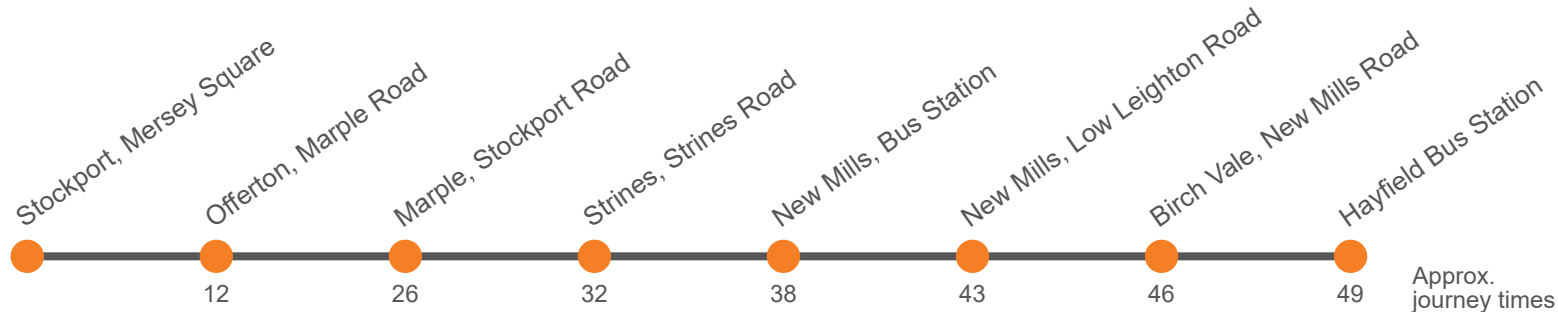

Service 360 journey at 05.20 from Stockport to Hayfield runs via Stepping Hill (The Crown) 05.27, Hazel Grove (Rising Sun) 05.30, High Lane (Horse Shoe Inn) 05.34, and Disley (Rams Head) 05.40 between Stockport and Newtown Railway Station.

Saturday

Hayfield Bus Station	0740		40		1640	1740	1910	2010	2110	2210	2310	2359
Birch Vale, Grouse Hotel	0743		43		1643	1743	1913	2013	2113	2213	2313	0003
New Mills, Low Leighton Rd/Cale Rd	0746	Then at these mins past the hour	46	until	1646	1746	1916	2016	2116	2216	2316	0006
New Mills, Bus Station, Stop 1	0751		51		1651	1751	1920	2020	2120	2220	2320	0010
Strines, opp Station Road	0758		58		1658	1758	1926	2026	2126	2226	2326	0016
Marple, The Navigation Stop C <i>arr</i>	0804		04		1704	1804	1931	2031	2131	2231	2331	0021
Marple, The Navigation Stop C <i>dep</i>	0805		05		1705	1805	1932	2032	2132	2232	2332	0022
Offerton Fold	0817		17		1717	1817	1942	2042	2142	2242	2342	0032
Stockport, Mersey Square Stop G	0830		30		1730	1829	1951	2051	2151	2251	2351	0041

Sunday

Hayfield Bus Station	0945		45		1545	1645	1745	1845	1930	2030	2125	2225	2315
Birch Vale, Grouse Hotel	0948		48		1548	1648	1748	1848	1933	2033	2128	2228	2318
New Mills, Low Leighton Rd/Cale Rd	0951	Then at these mins past the hour	51	until	1551	1651	1751	1851	1936	2036	2131	2231	2321
New Mills, Bus Station, Stop 1	0956		56		1556	1656	1755	1855	1940	2040	2135	2235	2325
Strines, opp Station Road	1003		03		1603	1703	1801	1901	1946	2046	2141	2241	2331
Marple, The Navigation Stop C <i>arr</i>	1009		09		1609	1709	1806	1906	1951	2051	2146	2246	2336
Marple, The Navigation Stop C <i>dep</i>	1010		10		1610	1710	1807	1907	1952	2052	2147	2247	2337
Offerton Fold	1022		22		1622	1722	1817	1917	2002	2102	2157	2257	2347
Stockport, Mersey Square Stop G	1035		35		1635	1733	1826	1926	2011	2111	2206	2306	2356