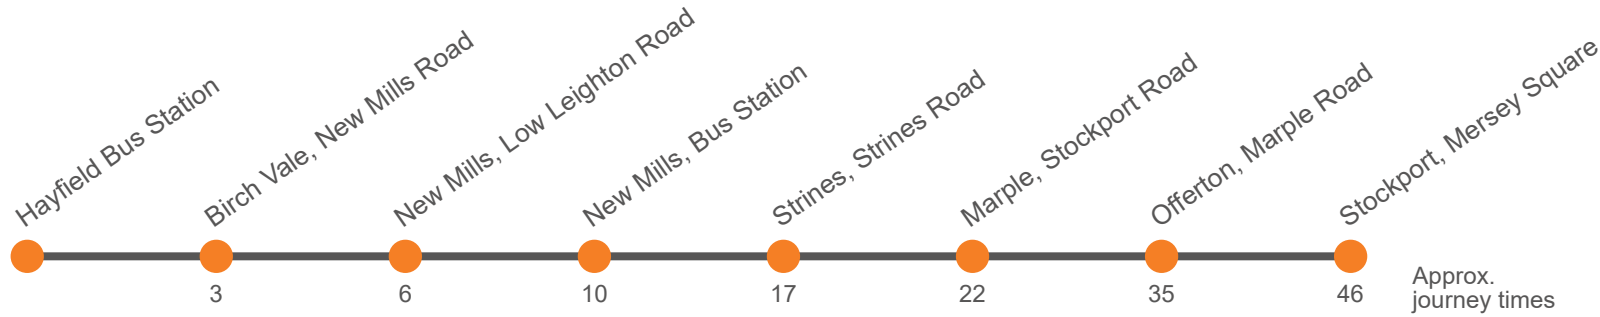

There are no Service 360 journeys in this direction towards Stockport

This service is partly funded by Derbyshire County Council and Transport for Greater Manchester

Monday to Friday (continued)

Hayfield Bus Station	2010	2110	2210	2310	0000
Birch Vale, Grouse Hotel	2013	2113	2213	2313	0003
New Mills, Low Leighton Rd/Cale Rd	2016	2116	2216	2316	0006
Newtown Railway Station Forecourt					
New Mills, Bus Station, Stop 1	2020	2120	2220	2320	0010
Strines, opp Station Road	2026	2126	2226	2326	0016
Marple, The Navigation Stop C <i>arr</i>	2031	2131	2231	2331	0021
Marple, The Navigation Stop C <i>dep</i>	2032	2132	2232	2332	0022
Offerton Fold	2042	2142	2242	2342	0032
Stockport, Mersey Square Stop G	2051	2151	2251	2351	0041

This service is partly funded by Derbyshire County Council and Transport for Greater Manchester

358

Hayfield to Stockport via New Mills and Marple

Effective from: 03/09/2023

Stagecoach Manchester

Sunday

Hayfield Bus Station	0945		45		1545	1645	1745	1845	1930	2030	2125	2225	2315
Birch Vale, Grouse Hotel	0948	Then at these mins past the hour	48	until	1548	1648	1748	1848	1933	2033	2128	2228	2318
New Mills, Low Leighton Rd/Cale Rd	0951		51		1551	1651	1751	1851	1936	2036	2131	2231	2321
New Mills, Bus Station, Stop 1	0956		56		1556	1656	1755	1855	1940	2040	2135	2235	2325
Strines, opp Station Road	1003		03		1603	1703	1801	1901	1946	2046	2141	2241	2331
Marple, The Navigation Stop C <i>arr</i>	1009		09		1609	1709	1806	1906	1951	2051	2146	2246	2336
Marple, The Navigation Stop C <i>dep</i>	1010		10		1610	1710	1807	1907	1952	2052	2147	2247	2337
Offerton Fold	1022		22		1622	1722	1817	1917	2002	2102	2157	2257	2347
Stockport, Mersey Square Stop G	1035		35		1635	1733	1826	1926	2011	2111	2206	2306	2356