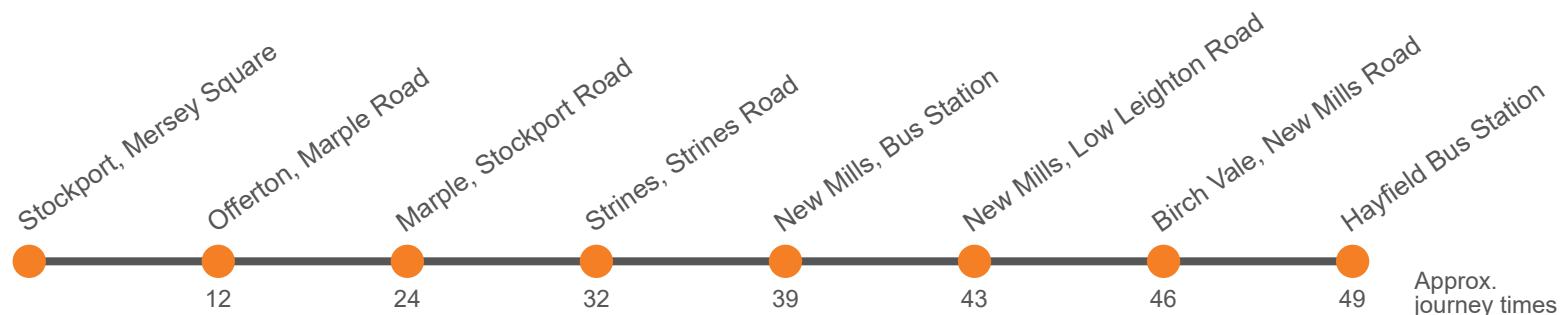

358/360

Stockport to Hayfield via Marple and New Mills

Effective from: 03/09/2023

Stagecoach Manchester

Monday to Friday

Service:	360	358	358	358	358	358	358	358	358	358	358	358	358
Stockport, Mersey Square Stop G	0520	...	0610	0710	0825	0935	1035	1135	1235	1335	1440	1545	1700
Offerton Fold		...	0620	0724	0839	0949	1049	1149	1249	1349	1454	1600	1715
Marple, The Navigation Stop B		...	0630	0736	0850	1002	1102	1202	1302	1402	1507	1618	1733
Strines, Station Road		...	0636	0744	0900	1011	1111	1211	1311	1411	1516	1626	1741
New Mills, Bus Station, Stop 1		...	0643	0751	0907	1018	1118	1218	1318	1418	1523	1633	1748
Newtown Railway Station Forecourt		0609											
Heaviley, Buxton Road nr Nangreave Road	0524												
Stepping Hill, The Crown Stop B	0527												
Hazel Grove, Rising Sun Stop C	0530												
High Lane, Horse Shoe Inn	0534												
Disley, Rams Head	0540												
Newtown Railway Station, Albion Road	0546												
New Mills, Low Leighton Rd/Cale Rd	0550	0612	0648	0756	0912	1023	1123	1223	1323	1423	1528	1638	1753
Birch Vale, Grouse Hotel	0553	0615	0651	0759	0915	1026	1126	1226	1326	1426	1531	1641	1756
Hayfield Bus Station	0556	0618	0655	0802	0918	1029	1129	1229	1329	1429	1534	1644	1759

This service is partly funded by Derbyshire County Council and Transport for Greater Manchester