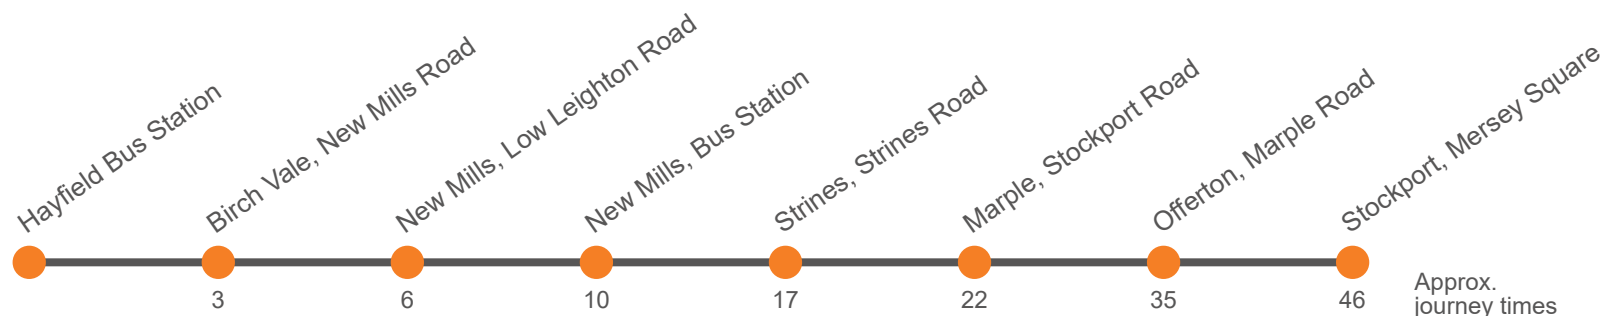

Monday to Friday

Hayfield Bus Station	0558	0620	0700	0815	0930	1040	1140	1240	1340	1440	1545	1650	1810	1910
Birch Vale, Grouse Hotel	0601	0623	0703	0818	0933	1043	1143	1243	1343	1443	1548	1653	1813	1913
New Mills, Low Leighton Rd/Cale Rd	0604	0626	0706	0821	0936	1046	1146	1246	1346	1446	1551	1656	1816	1916
Newtown Railway Station Forecourt	0607	0629	0713											
New Mills, Bus Station, Stop 1	...	0634	0719	0826	0941	1051	1151	1251	1351	1451	1556	1701	1821	1920
Strines, opp Station Road	...	0641	0726	0833	0948	1058	1158	1258	1358	1458	1603	1708	1828	1926
Marple, The Navigation Stop C <i>arr</i>	...	0646	0731	0838	0954	1104	1204	1304	1404	1504	1609	1714	1834	1931
Marple, The Navigation Stop C <i>dep</i>	...	0647	0732	0839	0955	1105	1205	1305	1405	1505	1610	1715	1835	1932
Offerton Fold	...	0659	0744	0851	1007	1117	1217	1317	1417	1517	1622	1727	1847	1942
Stockport, Mersey Square Stop G	...	0709	0754	0904	1020	1130	1230	1330	1430	1530	1635	1740	1900	1951

Monday to Friday (continued)

Hayfield Bus Station	2010	2110	2210	2310	0000
Birch Vale, Grouse Hotel	2013	2113	2213	2313	0003
New Mills, Low Leighton Rd/Cale Rd	2016	2116	2216	2316	0006
Newtown Railway Station Forecourt					
New Mills, Bus Station, Stop 1	2020	2120	2220	2320	0010
Strines, opp Station Road	2026	2126	2226	2326	0016
Marple, The Navigation Stop C <i>arr</i>	2031	2131	2231	2331	0021
Marple, The Navigation Stop C <i>dep</i>	2032	2132	2232	2332	0022
Offerton Fold	2042	2142	2242	2342	0032
Stockport, Mersey Square Stop G	2051	2151	2251	2351	0041