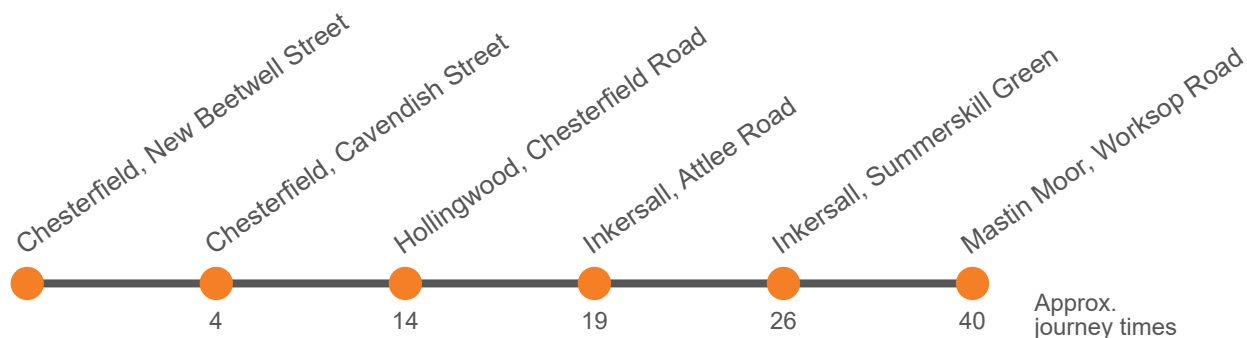

Saturday

Service:	74	74	74	74a	74	74a	74	74a	74	74a	74	74a	74
Chesterfield, New Beetwell Street, Stop B6	...	0830	0930	1000	1030	1100	1130	1200	1230	1300	1330	1402	1432
Chesterfield, Cavendish Street, Stop T3	...	0834	0934	1004	1034	1104	1134	1204	1234	1304	1335	1407	1437
Ringwood Hall, Chesterfield Road	...	0843	0943	1013	1043	1113	1143	1214	1244	1314	1345	1417	1447
Inkersall, Attlee Road	...	0847	0947	1017	1048	1118	1148	1219	1249	1319	1350	1422	1452
Inkersall, Summerskill Green	...	0853	0954	1024	1055	1125	1155	1226	1256	1326	1357	1429	1459
Staveley, Market Street, Stop 1	0736	0901	1002		1103		1203		1304		1405		1507
Staveley, Market Street, Stop 2				1032		1133		1234		1334		1437	
Community Centre, Worksop Road	0742	0907	1008		1109		1209		1310		1411		1513
Mastin Moor, Edale Road	...	...	...	1039	...	1140	...	1241	...	1341	...	1444	...

Saturday (continued)

Service:	74a	74	74a	74	74
Chesterfield, New Beetwell Street, Stop B6	1502	1532	1607	1637	1740
Chesterfield, Cavendish Street, Stop T3	1507	1537	1612	1642	1744
Ringwood Hall, Chesterfield Road	1517	1547	1622	1652	1753
Inkersall, Attlee Road	1522	1552	1627	1657	1757
Inkersall, Summerskill Green	1529	1559	1634	1704	1805
Staveley, Market Street, Stop 1		1607		1712	1812
Staveley, Market Street, Stop 2	1537		1642		
Community Centre, Worksop Road		1613		1718	1818
Mastin Moor, Edale Road	1544	...	1649	...	...