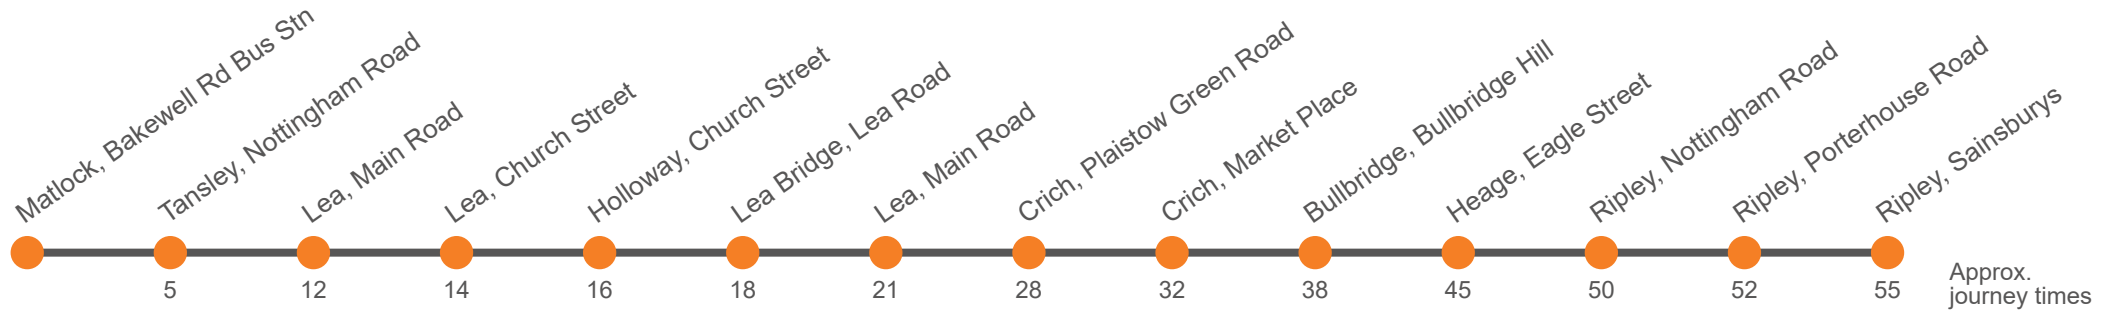

141

Matlock - Tansley - Crich - Heage - Ripley

Effective from: 27/08/2024

Stagecoach Yorkshire

Saturday

Matlock, Bakewell Rd Bus Stn Stand 2	0846	1110	1310	1730
Tansley, The Tavern	0851	1116	1316	1736
Lea, Main Road opp Jug And Glass	0858	1123	1323	1743
Lea, School	0900	1125	1325	1745
Holloway, Church Street adj Hillside	0902	1127	1327	1747
Lea Bridge, Lea Rd adj Smedleys Mills	0904	1129	1329	1749
Lea, Main Road adj Jug And Glass	0907	1132	1332	1752
Crich, Plaistow Green Road, Tramway Museum	0914	1139	1339	1759
Crich, Market Place	0916	1143	1343	1802
Bullbridge, Canal Inn	0922	1149	1349	1808
Nether Heage, Stores	0926	1153	1353	1812
Heage, Eagle Tavern	0929	1156	1356	1815
Ripley, Market Place				1822
Ripley, Coop Square, Nottingham Road	0934	1201	1401	...
Ripley, Porterhouse Road opp Wright Avenue	0936	1203	1403	...
Ripley, Sainsburys	0939	1206	1406	...

This service is operated under contract to Derbyshire County Council and supported with funding from the Department for Transport through it's Bus Service Improvement Plan Award to the Council.