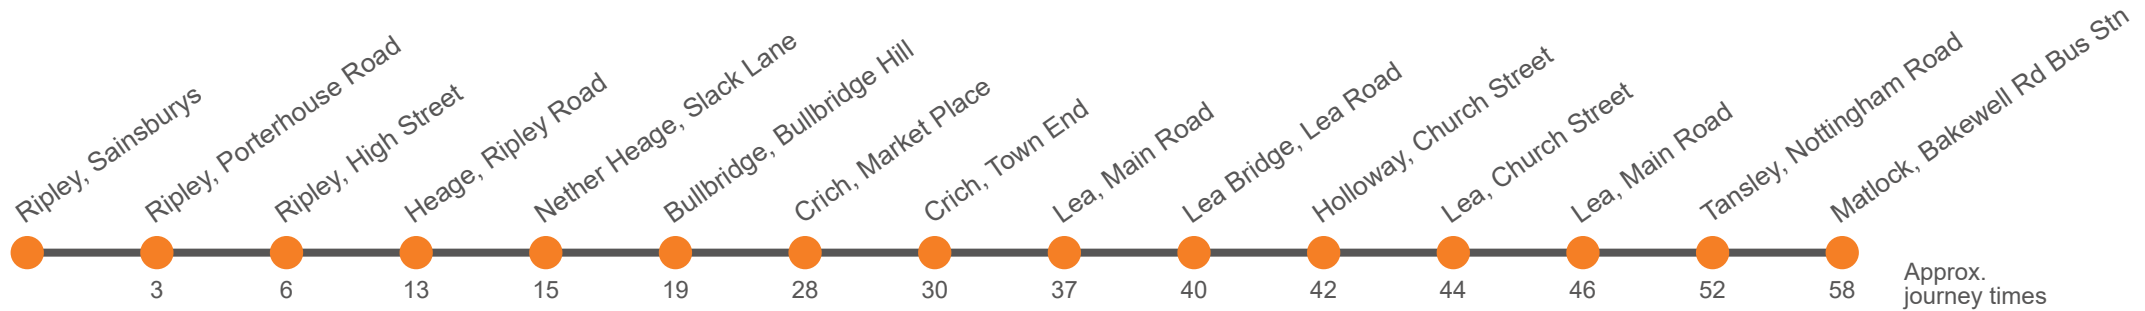

141

Ripley - Heage - Crich - Tansley - Matlock

Effective from: 27/08/2024

Stagecoach Yorkshire

Monday to Friday

Codes	Hol	Sch				Sch	
Alfreton, High Street	0716	0716	...	...	...	...	
Swanwick, Church	0721	0721	...	...	...	...	
Ripley, Sainsburys				1007	1207	1407	...
Ripley, Porterhouse Road/Wright Avenue				1010	1210	1410	...
Ripley, Market Place	0726	0726		1013	1213	1413	1620
Heage, Eagle Tavern	0733	0733		1020	1220	1420	1627
Nether Heage, Stores	0736	0736		1022	1222	1422	1629
Bullbridge, Canal Inn	0740	0740		1026	1226	1426	1633
Crich, Market Place	0746	0746		1035	1235	1435	1639
Crich, outside Tramway Museum	0748	0748		1037	1237	1437	...
Lea, Main Road opp Jug And Glass	0755	0755		1044	1244	1444	...
Lea Bridge, Lea Road opp Smedleys Mills	0758	0758		1047	1247	1447	...
Holloway, Church Street opp Hillside	0800	0800		1049	1249	1449	...
Lea, School	0802	0802		1051	1251	1451	...
Lea, Main Road adj Jug And Glass	0804	0804		1053	1253	1453	...
Tansley, The Tavern	0810	0810		1059	1259	1459	...
Matlock, Bakewell Rd Bus Stn Stand 2	0818			1105	1305	1505	...
Matlock, Bakewell Rd Bus Stn, Stand 4	...	0818	...	...	...	...	...
Starkholmes, Highfields Lower School	...	0821	...	...	...	...	...
Matlock, Highfields Upper School	...	0830	...	...	...	...	...

Hol Runs during School Holidays Only
Sch Runs on Schooldays Only