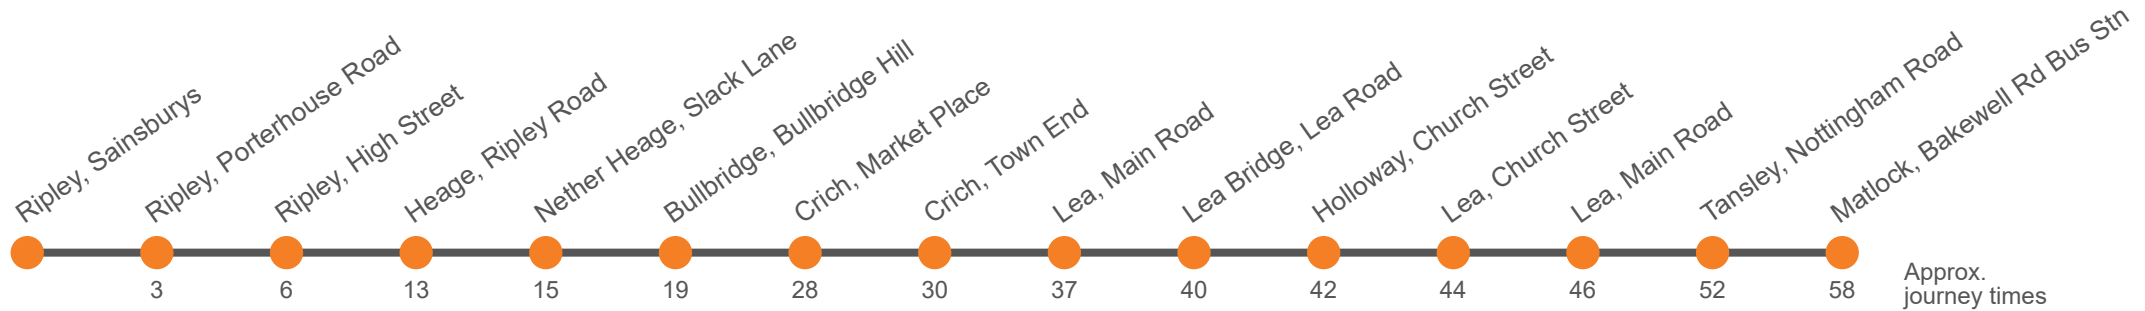

141

Ripley - Heage - Crich - Tansley - Matlock

Effective from: 27/08/2024

Stagecoach Yorkshire

Saturday

Alfreton, High Street	0716	...	...	...
Swanwick, Church	0721	...	...	...
Ripley, Sainsburys		1007	1207	1407
Ripley, Porterhouse Road/Wright Avenue		1010	1210	1410
Ripley, Market Place	0726	1013	1213	1413
Heage, Eagle Tavern	0733	1020	1220	1420
Nether Heage, Stores	0736	1022	1222	1422
Bullbridge, Canal Inn	0740	1026	1226	1426
Crich, Market Place	0746	1035	1235	1435
Crich, outside Tramway Museum	0748	1037	1237	1437
Lea, Main Road opp Jug And Glass	0755	1044	1244	1444
Lea Bridge, Lea Road opp Smedleys Mills	0758	1047	1247	1447
Holloway, Church Street opp Hillside	0800	1049	1249	1449
Lea, School	0802	1051	1251	1451
Lea, Main Road adj Jug And Glass	0804	1053	1253	1453
Tansley, The Tavern	0810	1059	1259	1459
Matlock, Bakewell Rd Bus Stn Stand 2	0818	1105	1305	1505

This service is operated under contract to Derbyshire County Council and supported with funding from the Department for Transport through its Bus Service Improvement Plan Award to the Council.