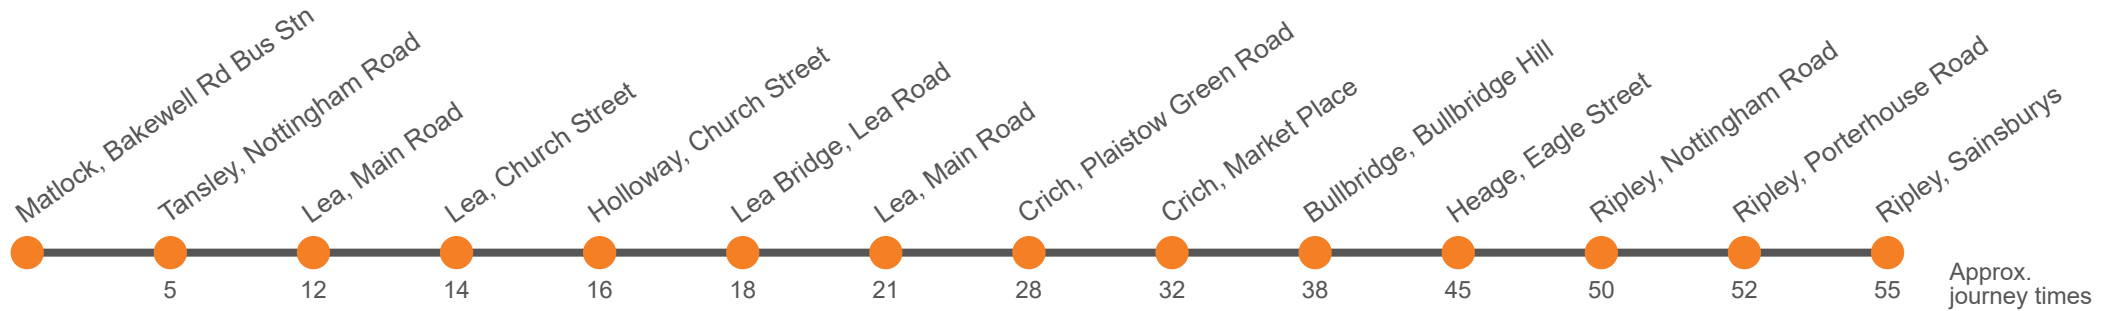

## Matlock - Tansley - Crich - Heage - Ripley

Effective from: 27/08/2024

Stagecoach Yorkshire

### Saturday

Alfreton, High Street	0716	...	...	...
Swanwick, Church	0721	...	...	...
Ripley, Sainsburys		1007	1207	1407
Ripley, Porterhouse Road/Wright Avenue		1010	1210	1410
Ripley, Market Place	0726	1013	1213	1413
Heage, Eagle Tavern	0733	1020	1220	1420
Nether Heage, Stores	0736	1022	1222	1422
Bullbridge, Canal Inn	0740	1026	1226	1426
Crich, Market Place	0746	1035	1235	1435
Crich, outside Tramway Museum	0748	1037	1237	1437
Lea, Main Road opp Jug And Glass	0755	1044	1244	1444
Lea Bridge, Lea Road opp Smedleys Mills	0758	1047	1247	1447
Holloway, Church Street opp Hillside	0800	1049	1249	1449
Lea, School	0802	1051	1251	1451
Lea, Main Road adj Jug And Glass	0804	1053	1253	1453
Tansley, The Tavern	0810	1059	1259	1459
Matlock, Bakewell Rd Bus Stn Stand 2	0818	1105	1305	1505