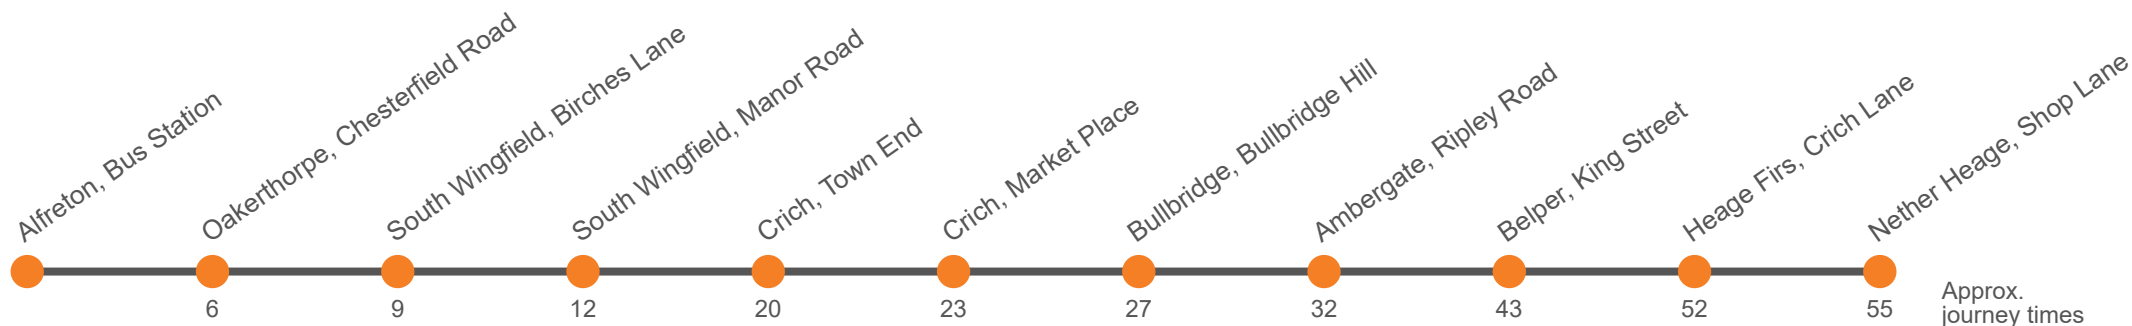

Monday to Friday

Codes	Sch						Sch	Runs on Schooldays Only
Nether Heage, Stores	...	0851	1108	1308	1719	
Heage Firs, Ridgeway On The Hill	...	0854	1111	1311	1722	
Belper, School Bus Park	1515		
Belper, King Street, Stop B <i>arr</i>	...	0903	1120	1320	...	1523	1731	
Belper, King Street, Stop B <i>dep</i>	0735	0908	1122	1322	1525	1525	1733	
Ambergate, Railway Station	0742	0916	1130	1330	1533	1533	1741	
Bullbridge, Canal Inn	0744	0919	1133	1333	1537	1537	1744	
Crich, Market Place	0750	0925	1139	1339	1543	1543	1750	
Crich, outside Tramway Museum	0753	0928	1142	1342	1546	1546	1753	
South Wingfield, Market Place	...	0935	1149	1349	1553	1553	1800	
South Wingfield, Birches Lane, eastbound	...	0938	1152	1352	1556	1556	1803	
Oakerthorpe, Fourlane Ends	...	0941	1155	1355	1559	1559	1806	
Alfreton, Bus Station Stand 2	...	0947	1201	1401	1605	1606	1812	

Monday to Friday

Codes	M141,Sch	Sch	Hol				
Service:	142a	142	142	142	142	142	142
Alfreton, Bus Station Stand 2	1010	1210	1410	1620
Oakerthorpe, Fourlane Ends	1016	1216	1416	1627
Wessington, Matlock Road adj Horse & Jockey	0721				
South Wingfield, Birches Lane westbound	0726	1019	1219	1419	1630
South Wingfield, Market Place	0729	1022	1222	1422	1633
Crich, outside Tramway Museum		0757	0757	1030	1230	1430	1641
Crich, Market Place	0736	0800	0800	1033	1233	1433	1644
Bullbridge, Canal Inn	...	0806	0806	1037	1237	1437	1648
Ambergate, Railway Station	...	0811	0811	1042	1242	1442	1653
Belper, King Street, Stop B arr	...	0822	0822	1053	1253	1454	1705
Belper, King Street, Stop B dep	...	0822	0840	1055	1255	...	1707
Belper, School Bus Park	...	0828				...	
Belper, King Street, Stop B arr	...	0840				...	
Belper, King Street, Stop B dep	...	0840				...	
Heage Firs, Ridgeway On The Hill	...	0847	0847	1102	1302	...	1714
Nether Heage, Stores	...	0849	0849	1105	1305	...	1717