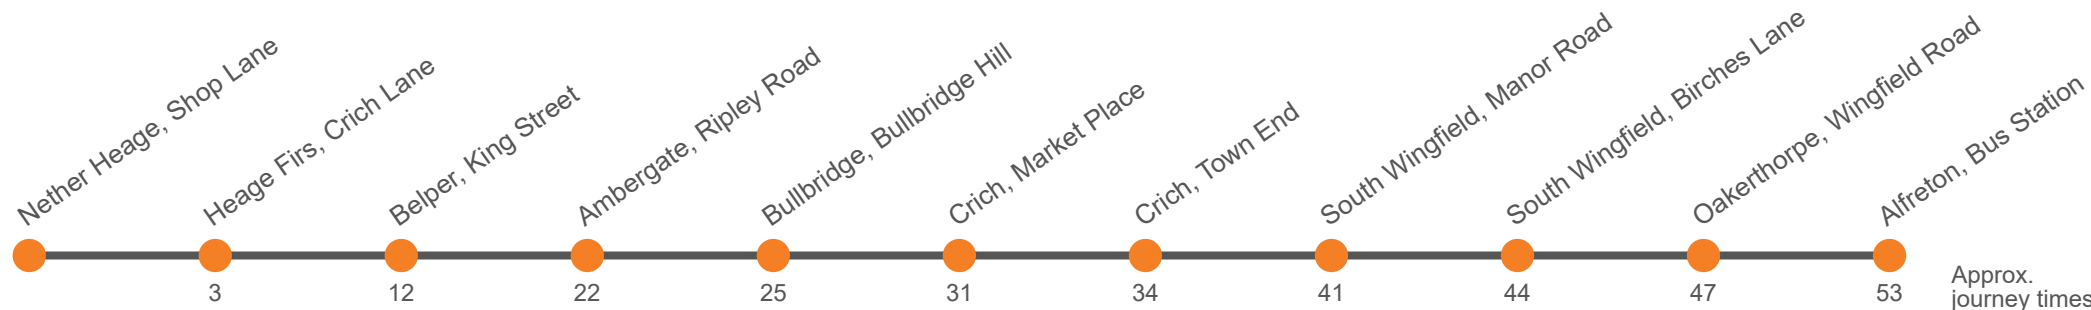

Saturday

Nether Heage, Stores	...	0851	1108	1308	...	1719
Heage Firs, Ridgeway On The Hill	...	0854	1111	1311	...	1722
Belper, King Street, Stop B <i>arr</i>	...	0903	1120	1320	...	1731
Belper, King Street, Stop B <i>dep</i>	0735	0908	1122	1322	1525	1733
Ambergate, Railway Station	0742	0916	1130	1330	1533	1741
Bullbridge, Canal Inn	0744	0919	1133	1333	1536	1744
Crich, Market Place	0750	0925	1139	1339	1542	1750
Crich, outside Tramway Museum	0753	0928	1142	1342	1545	1753
South Wingfield, Market Place	...	0935	1149	1349	1552	1800
South Wingfield, Birches Lane, eastbound	...	0938	1152	1352	1555	1803
Oakerthorpe, Fourlane Ends	...	0941	1155	1355	1558	1806
Alfreton, Bus Station Stand 2	...	0947	1201	1401	1604	1812