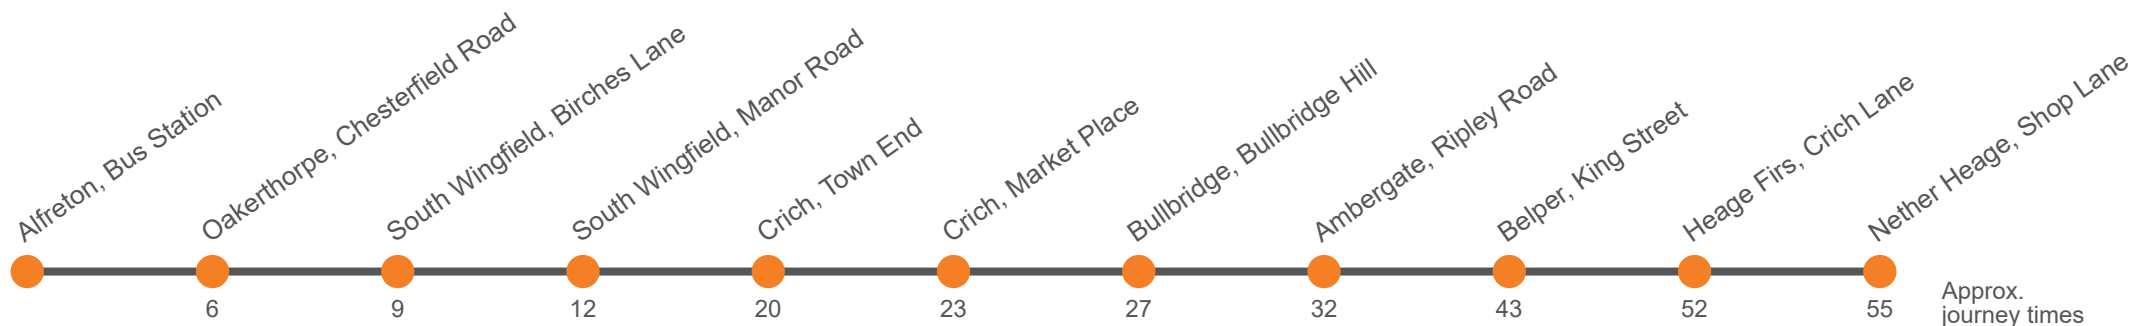

Monday to Friday

Codes	M141,Sch	Sch	Hol				
Service:	142a	142	142	142	142	142	142
Alfreton, Bus Station Stand 2	1010	1210	1410	1620
Oakerthorpe, Fourlane Ends	1016	1216	1416	1627
Wessington, Matlock Road adj Horse & Jockey	0721				
South Wingfield, Birches Lane westbound	0726	1019	1219	1419	1630
South Wingfield, Market Place	0729	1022	1222	1422	1633
Crich, outside Tramway Museum		0757	0757	1030	1230	1430	1641
Crich, Market Place	0736	0800	0800	1033	1233	1433	1644
Bullbridge, Canal Inn	...	0806	0806	1037	1237	1437	1648
Ambergate, Railway Station	...	0811	0811	1042	1242	1442	1653
Belper, King Street, Stop B arr	...	0822	0822	1053	1253	1454	1705
Belper, King Street, Stop B dep	...	0822	0840	1055	1255	...	1707
Belper, School Bus Park	...	0828				...	
Belper, King Street, Stop B arr	...	0840				...	
Belper, King Street, Stop B dep	...	0840				...	
Heage Firs, Ridgeway On The Hill	...	0847	0847	1102	1302	...	1714
Nether Heage, Stores	...	0849	0849	1105	1305	...	1717

Hol Runs during School Holidays Only
 M141 Journey connects at Crich with Service 141 to Matlock at 0740
 Sch Runs on Schooldays Only

Saturday

Service:	142	142	142	142	142
Alfreton, Bus Station Stand 2	...	1010	1210	1410	1620
Oakerthorpe, Fourlane Ends	...	1016	1216	1416	1626
South Wingfield, Birches Lane westbound	...	1019	1219	1419	1629
South Wingfield, Market Place	...	1022	1222	1422	1632
Crich, outside Tramway Museum	0757	1030	1230	1430	1640
Crich, Market Place	0800	1033	1233	1433	1643
Bullbridge, Canal Inn	0804	1037	1237	1437	1647
Ambergate, Railway Station	0809	1042	1242	1442	1652
Belper, King Street, Stop B <i>arr</i>	0820	1053	1253	1453	1703
Belper, King Street, Stop B <i>dep</i>	0840	1055	1255	...	1707
Heage Firs, Ridgeway On The Hill	0847	1102	1302	...	1714
Nether Heage, Stores	0849	1105	1305	...	1717