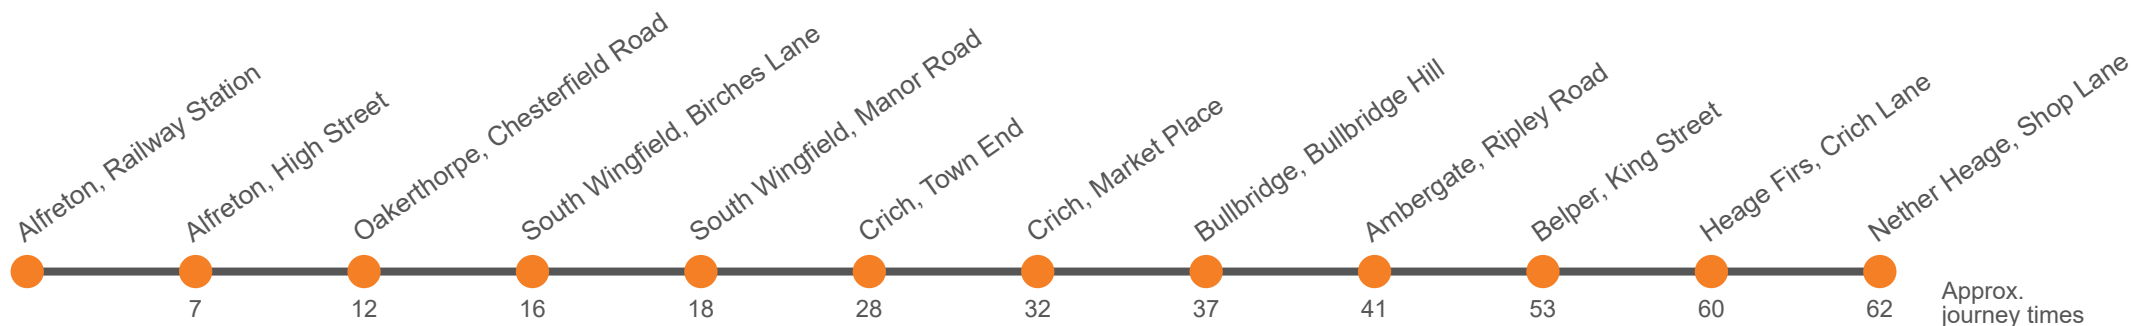

Codes	MAT	Sch	Hol	Hol	Sch
Service:	142a	142	142	142	142
Alfreton, Railway Station	1005	...
Alfreton, Sir David Nieper Academy
Alfreton, High Street	1010	1210
Oakerthorpe, Fourlane Ends,	1015	1215
Wessington, Matlock Road adj Horse & Jockey	0725
South Wingfield, Birches Lane westbound	0734	1019	1219
South Wingfield, Market Place	0736	1021	1221
Crich, outside Tramway Museum	...	0807	0807	1031	1231
Crich, Market Place	0743	0809	0809	1035	1235
Bullbridge, Canal Inn	...	0815	0815	1041	1241
Ambergate, Railway Station	...	0817	0817	1046	1246
Belper, King Street, Stop B arr	...	0825	0840	1057	1257
Belper, King Street, Stop B dep	...	0825	0840	1057	...
Belper, School Bus Park	...	0827
Belper, King Street, Stop B arr	...	0840
Belper, King Street, Stop B dep	...	0840
Heage Firs, Ridgeway On The Hill	...	0847	0847	1104	1304
Nether Heage, Stores	...	0849	0849	1106	1306

Hol Runs during School Holidays Only

Sch Runs on Schooldays Only

MAT Connects at Crich with Service 141 to Matlock

Saturday

Codes	MAT					
Service:	142a	142	142	142	142	142
Alfreton, Railway Station	1005	1610
Alfreton, High Street	1010	1210	1410	1620
Oakerthorpe, Foulane Ends,	1015	1215	1415	1625
Wessington, Matlock Road adj Horse & Jockey	0725	...				
South Wingfield, Birches Lane westbound	0734	...	1019	1219	1419	1629
South Wingfield, Market Place	0736	...	1021	1221	1421	1631
Crich, outside Tramway Museum		0807	1031	1231	1431	1641
Crich, Market Place	0743	0809	1035	1235	1435	1645
Bullbridge, Canal Inn	...	0815	1041	1241	1441	1649
Ambergate, Railway Station	...	0817	1046	1246	1446	1651
Belper, King Street, Stop B	...	0840	1057	1257	1457	1705
Heage Firs, Ridgeway On The Hill	...	0847	1104	1304	...	1712
Nether Heage, Stores	...	0849	1106	1306	...	1714