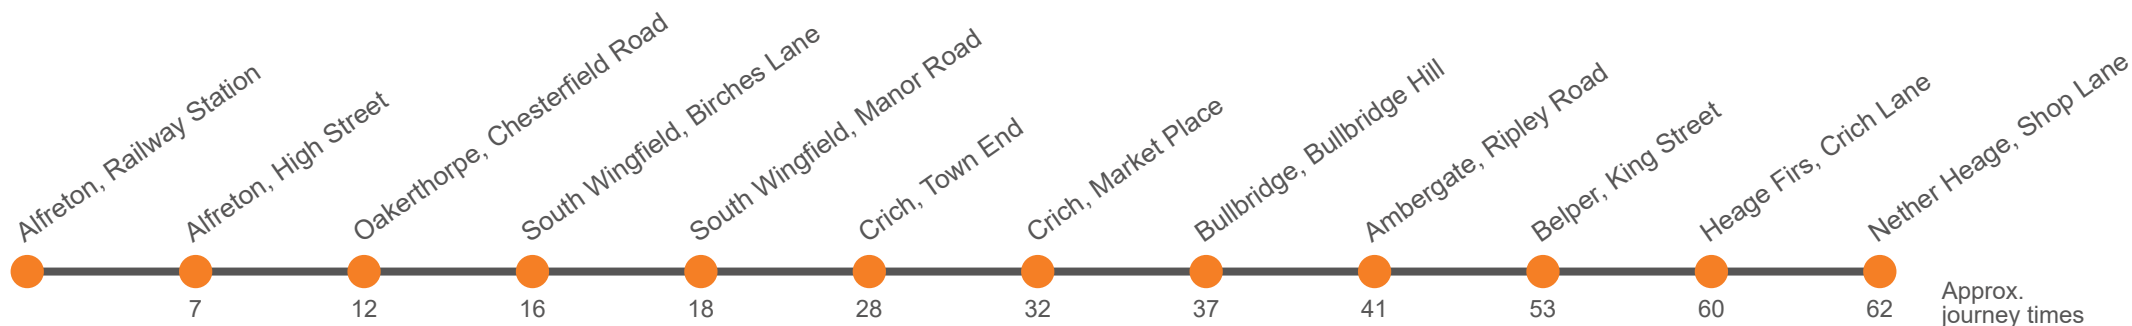

Monday to Friday

Codes	MAT	Sch	Hol	Hol	Sch
Service:	142a	142	142	142	142
Alfreton, Railway Station	...	...	...	1005	...
Alfreton, Sir David Nieper Academy	...	...	...	...	...
Alfreton, High Street	...	...	...	1010	1210
Oakerthorpe, Fourlane Ends,	...	...	...	1015	1215
Wessington, Matlock Road adj Horse & Jockey	0725	...	...	...	...
South Wingfield, Birches Lane westbound	0734	...	...	1019	1219
South Wingfield, Market Place	0736	...	...	1021	1221
Crich, outside Tramway Museum	...	0807	0807	1031	1231
Crich, Market Place	0743	0809	0809	1035	1235
Bullbridge, Canal Inn	...	0815	0815	1041	1241
Ambergate, Railway Station	...	0817	0817	1046	1246
Belper, King Street, Stop B arr	...	0825	0840	1057	1257
Belper, King Street, Stop B dep	...	0825	0840	1057	...
Belper, School Bus Park	...	0827	...	...	...
Belper, King Street, Stop B arr	...	0840	...	...	...
Belper, King Street, Stop B dep	...	0840	...	...	...
Heage Firs, Ridgeway On The Hill	...	0847	0847	1104	1304
Nether Heage, Stores	...	0849	0849	1106	1306

Hol Runs during School Holidays Only

Sch Runs on Schooldays Only

MAT Connects at Crich with Service 141 to Matlock