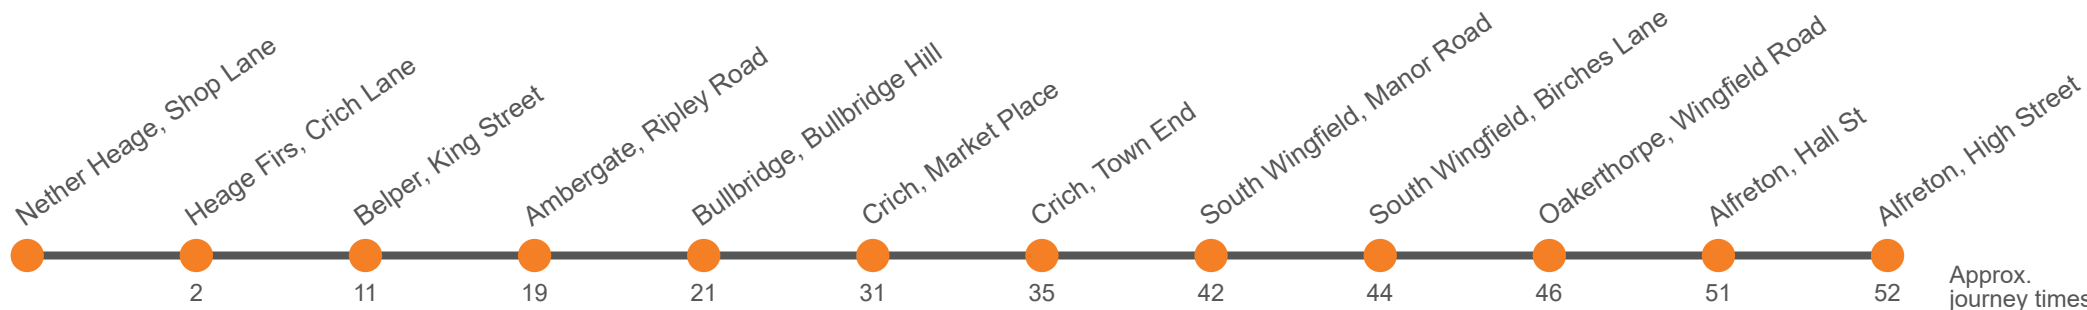

Monday to Friday

Codes					Sch	Hol	
Service	142	142	142	142	142	142	142
Nether Heage, Stores	...	0849	1109	1309	1714
Heage Firs, Ridgeway On The Hill	...	0851	1111	1311	1716
Belper, School Bus Park	...				1511	...	
Belper, King Street, Stop B	0743	0910	1120	1320	1520	1520	1725
Ambergate, Railway Station	0751	0918	1128	1328	1528	1528	1733
Bullbridge, Canal Inn	0753	0920	1130	1330	1530	1530	1735
Crich, Market Place	0759	0926	1140	1340	1540	1540	1745
Crich, outside Tramway Museum	0805	0930	1144	1344	1544	1544	1749
South Wingfield, Market Place	...	0937	1151	1351	1551	1551	1756
South Wingfield, Birches Lane, eastbound	...	0939	1153	1353	1553	1553	1758
Oakerthorpe, Fourlane Ends	...	0941	1155	1355	1555	1555	1800
Alfreton, Hall St, Millfield House Temporary Stop	...	0947	1200	1400	1601	1601	1805
Alfreton, High Street	...		1201	1401			1806
Alfreton, Railway Station	...	0951	1605	1605	...

Hol Runs during School Holidays Only
 Sch Runs on Schooldays Only

Saturday

Service	142	142	142	142	142	142
Nether Heage, Stores	...	0849	1109	1309	...	1714
Heage Firs, Ridgeway On The Hill	...	0851	1111	1311	...	1716
Belper, King Street, Stop B <i>arr</i>	...	0900	1120	1320	...	1725
Belper, King Street, Stop B <i>dep</i>	0743	0910	1120	1320	1520	1725
Ambergate, Railway Station	0751	0918	1128	1328	1528	1733
Bullbridge, Canal Inn	0753	0920	1130	1330	1530	1735
Crich, Market Place	0759	0926	1140	1340	1540	1745
Crich, outside Tramway Museum	0805	0930	1144	1344	1544	1749
South Wingfield, Market Place	...	0937	1151	1351	1551	1756
South Wingfield, Birches Lane, eastbound	...	0939	1153	1353	1553	1758
Oakerthorpe, Foulane Ends	...	0941	1155	1355	1555	1800
Alfreton, Hall St, Millfield House Temporary Stop	...	0947	1200	1400	1601	1805
Alfreton, High Street	...		1201	1401		1806
Alfreton, Railway Station	...	0951	1605	...