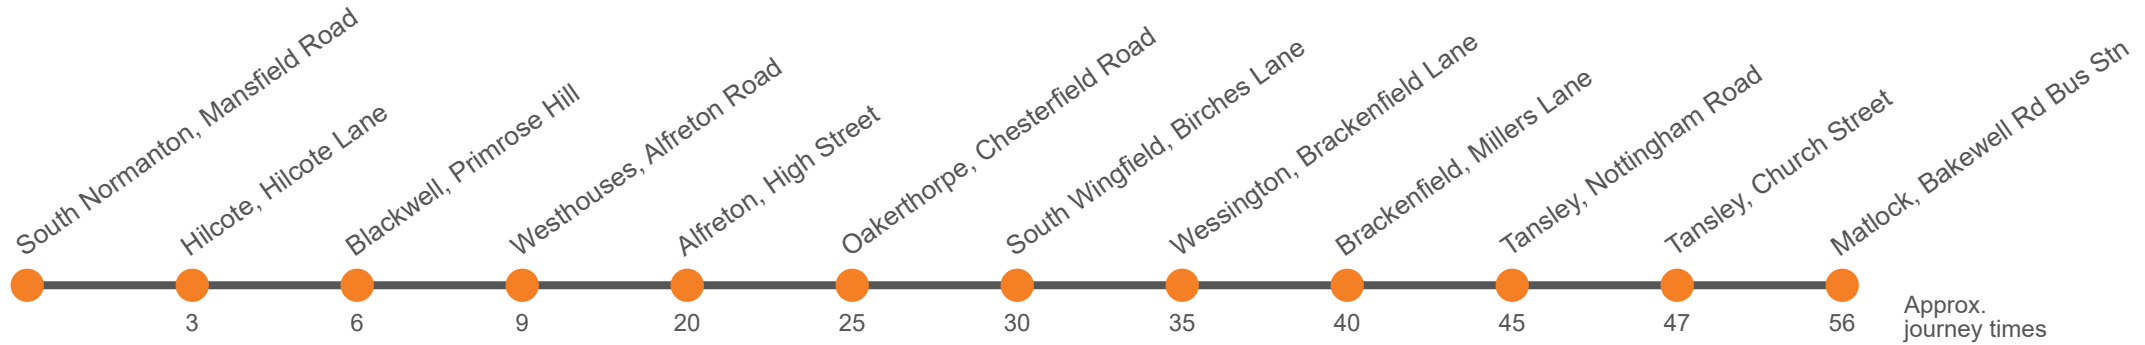

Hol Runs during School Holidays Only

Sch Runs on Schooldays Only

This service is operated under contract to Derbyshire County Council and supported with funding from the Department for Transport through it's Bus Service Improvement Plan Award to the Council.

Saturday

Service:	143a	143	143	143	143	143a	143
Matlock, Bakewell Rd Bus Stn Stand 2	0728	0850	1030	1230	1430	1555	1700
Tansley, Village Green			1036	1236	1436		1709
Tansley, The Tavern	0733	0855	1041	1241	1441	1600	1711
Brackenfield, The Green			1046	1246	1446		1716
Crich, Plaistow Green Road, Tramway Museum	0741					1608	
Crich, Market Place	0743					1610	
Brackenfield, The Green	0756					1621	
Wessington, Matlock Road adj Horse & Jockey	0800	0900	1050	1250	1450	1625	1720
South Wingfield, Birches Lane westbound	0804		1054	1254	1454	1629	1724
Oakerthorpe, Fourlane Ends	0809	0905	1058	1258	1458	1633	1728
Alfreton, High Street	0815	0910	1105	1305	1505	1638	1733
Westhouses, Station Hotel	1111	1311	1511
Blackwell, Alfreton Rd opp Wilson Avenue	1114	1314	1514
Hilcote, Hilcote Lane before Hilcote Arms	1117	1317	1517
East Midlands Designer Outlet	1121	1321	1521