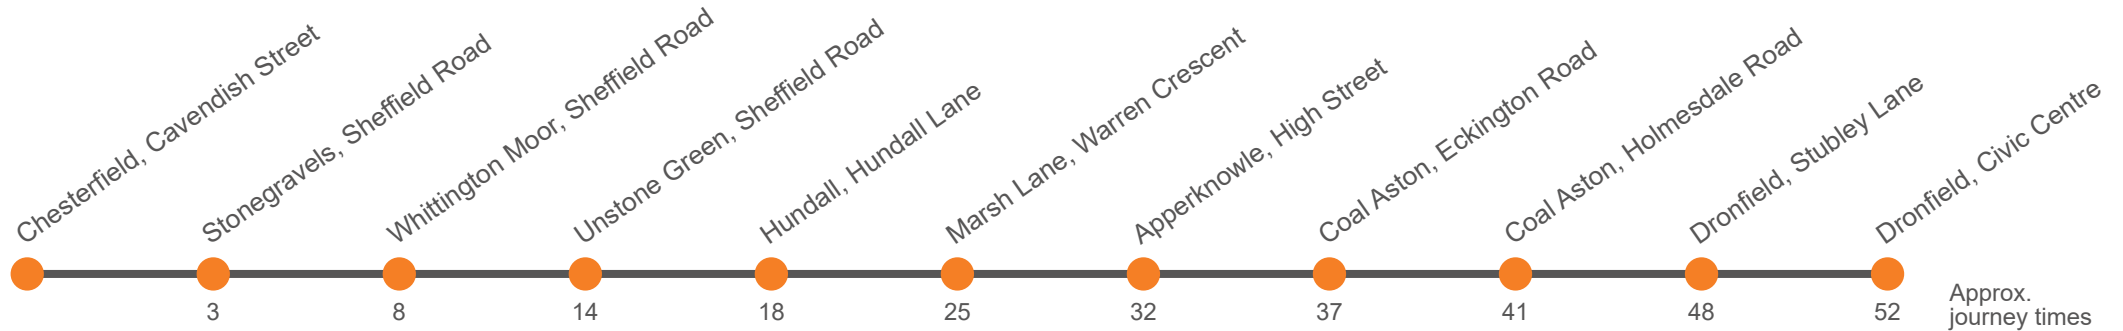

15

Chesterfield - Dronfield via Marsh Lane - Apperknowle

Effective from: 29/10/2023

Stagecoach Yorkshire

Saturday

Chesterfield, Cavendish Street, Stop T2	0830	1040	1245	1450	1700	1850
Stonegravels, Bus Depot	0833	1043	1248	1453	1703	1853
Whittington Moor, Lidl	0838	1048	1253	1459	1709	1858
Unstone Green, Loundes Road	0843	1054	1259	1505	1715	1903
Hundall, Miners Arms	0847	1058	1303	1509	1719	1907
Marsh Lane, Warren Crescent	0854	1105	1310	1516	1726	1914
Apperknowle, High Street	0901	1112	1317	1523	1733	...
Coal Aston, Methodist Church	0906	1117	1322	1528	1738	...
Coal Aston, Holmesdale Road Shops	0910	1121	1326	1532	1742	...
Dronfield, Stubley Lane/Stubley Place	0917	1129	1334	1540		...
Dronfield, Civic Centre	0921	1133	1338	1544	1750	...

This service is operated under contract to Derbyshire County Council