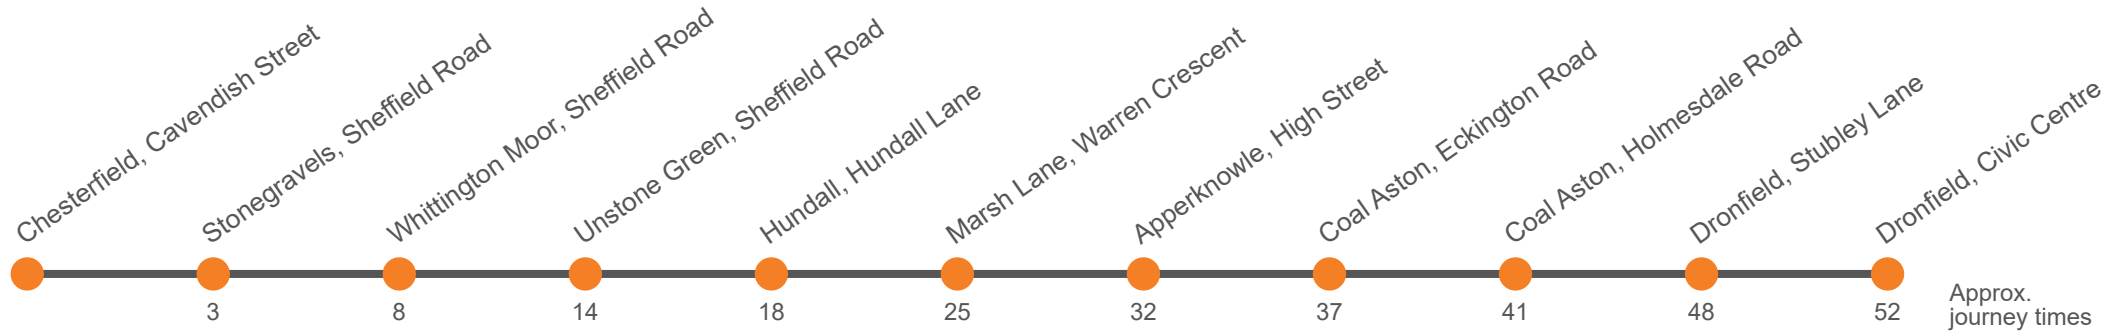

15

Chesterfield - Dronfield via Marsh Lane - Apperknowle

Effective from: 29/10/2023

Stagecoach Yorkshire

Monday to Friday

Chesterfield, Cavendish Street, Stop T2	0830	1040	1245	1450	1700	1850
Stonegravels, Bus Depot	0833	1043	1248	1453	1703	1853
Whittington Moor, Lidl	0838	1048	1253	1459	1710	1858
Unstone Green, Loundes Road	0844	1054	1259	1505	1717	1904
Hundall, Miners Arms	0849	1058	1303	1509	1721	1908
Marsh Lane, Warren Crescent	0856	1105	1310	1517	1728	1915
Apperknowle, High Street	0903	1112	1317	1525	1735	...
Coal Aston, Methodist Church	0908	1117	1322	1530	1740	...
Coal Aston, Holmesdale Road Shops	0912	1121	1326	1534	1745	...
Dronfield, Stubley Lane/Stubley Place	0920	1129	1334	1544		...
Dronfield, Civic Centre	0924	1133	1338	1548	1753	...

Saturday

Dronfield, Civic Centre	0728	0935	1140	1345	1555	1758
Dronfield, Stubley Lane/opp Stubley Place		0938	1143	1348	1558	
Coal Aston, Holmesdale Road Shops	0735	0946	1152	1357	1606	1806
Coal Aston, Methodist Church	0738	0949	1155	1400	1609	1809
Apperknowle, High Street	0743	0954	1200	1405	1614	1814
Marsh Lane, Warren Crescent	0750	1001	1207	1412	1621	1821
Hundall, Miners Arms	0759	1010	1216	1421	1630	1829
Unstone Green, Loundes Road	0803	1014	1220	1425	1634	1833
Whittington Moor, Lidl	0808	1020	1226	1431	1640	1838
Stonegravels, opp Bus Depot	0813	1025	1231	1436	1645	1841
Chesterfield, Elder Way	0818	1030	1236	1441	1650	1845