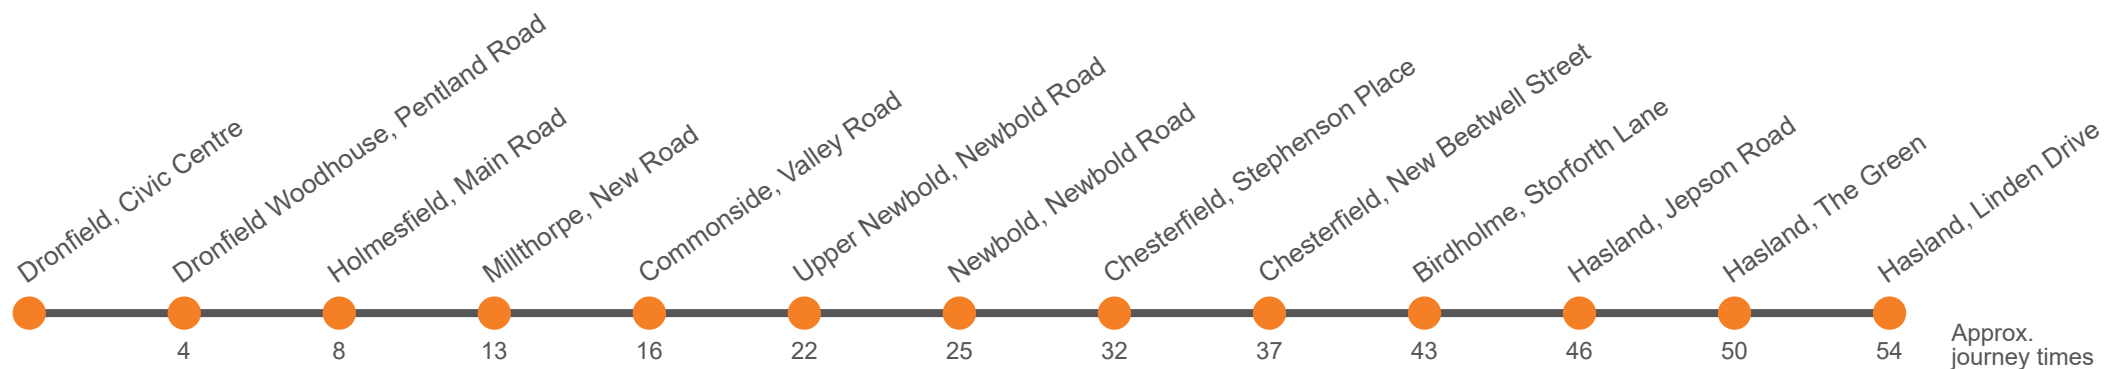

Saturday

Dronfield, Civic Centre	...	...	0850	0933	1045	1141	1245	1341	1445	1545	1655	1815
Dronfield Woodhouse, Pentland Rd Shops	...	0646	0854	0937	1049		1249		1449	1549	1659	
Holmesfield, Main Road/Cowley Lane	...	0650	0858	0941	1053	1147	1253	1347	1453	1553	1703	1820
Millthorpe Village, New Road	...	0655	0903	0946	1058	1152	1258	1352	1458	1558	1708	1825
Barlow, Commonside	...	0658	0906	0949	1101	1155	1301	1355	1501	1602	1712	1829
Cutthorpe, Barber Lane	...	0708		0959		1205		1405		1612		
Upper Newbold, Four Lane Ends	...	0712	0912	1003	1107	1208	1307	1408	1507	1618	1718	1835
Newbold, Nags Head	...	0715	0915	1006	1110	1211	1310	1411	1510	1621	1721	1838
Chesterfield, Stephenson Place, Stop K3	...	0722	0922	1013	1117	1218	1317	1418	1517	1628	1728	1845
Chesterfield, New Beetwell Street, Stop B12	0710	0727	0927	1018	1122	1223	1322	1423	1522	1633	1733	...
Birdholme, Mellor Way	0717	...	0933	1024	1128	1229	1328	1429	1528	1639	1739	...
Hasland, Medical Centre	0720	...	0936	1027	1131	1232	1331	1432	1531	1642	1742	...
Hasland, The Green	0724	...	0940	1031	1135	1236	1335	1436	1535	1646	1746	...
Hasland, Linden Drive	0728	...	0944	1035	1139	1240	1339	1440	1539	1650	1750	...

This service is operated under contract to Derbyshire County Council