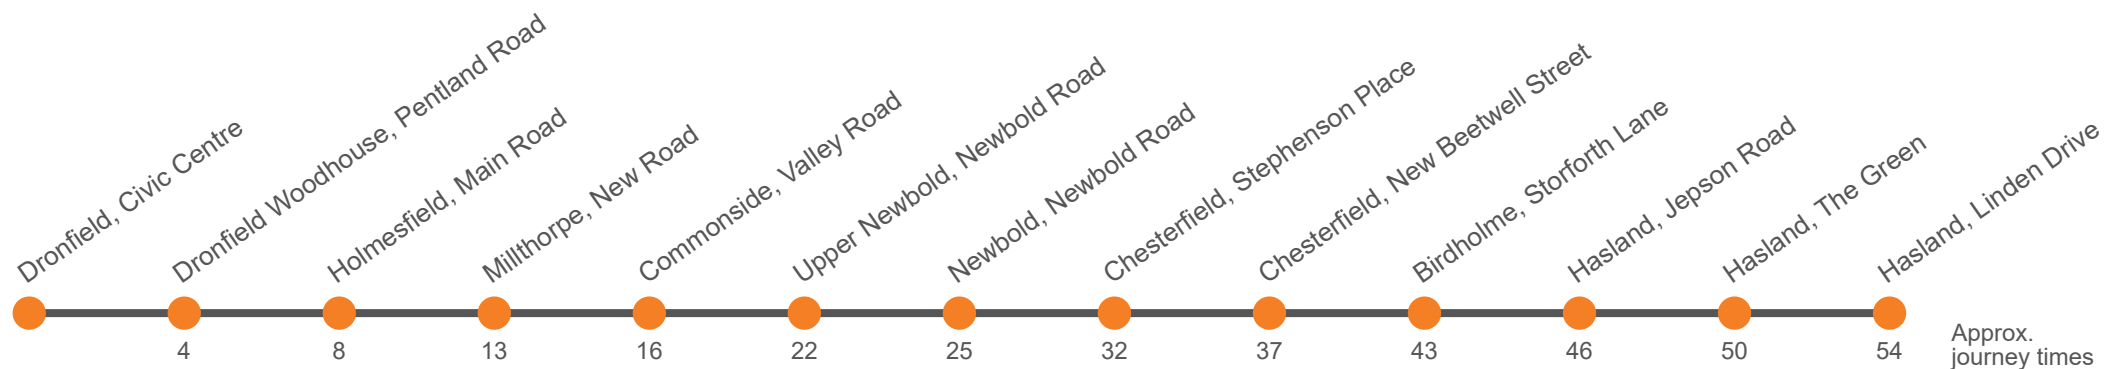

Monday to Friday

Codes	Sch	Hol	Sch	Sch	Hol
Dronfield, Henry Fanshawe School bus park	...	...	1540	1540	...
Dronfield, Civic Centre	...	...	0850	0933	1045
Dronfield Woodhouse, Pentland Rd Shops	...	0646	0854	0937	1049
Holmesfield, Main Road/Cowley Lane	...	0650	0858	0941	1053
Millthorpe Village, New Road	...	0655	0903	0946	1058
Barlow, Commonside	...	0658	0906	0949	1101
Cutthorpe, Barber Lane	...	0708	0959	1205	1405
Upper Newbold, Four Lane Ends	...	0712	0912	1003	1107
Newbold, Nags Head	...	0715	0915	1006	1110
Chesterfield, Stephenson Place, Stop K3	...	0722	0922	1013	1117
Chesterfield, New Beetwell Street, Stop B12	0710	0727	0927	1018	1122
Birdholme, Mellor Way	0717	...	0934	1024	1128
Hasland, Medical Centre	0720	...	0937	1027	1131
Hasland, The Green	0724	...	0941	1031	1135
Hasland, Linden Drive	0728	...	0945	1035	1139

Hol Runs during School Holidays Only

Sch Runs on Schooldays Only

This service is operated under contract to Derbyshire County Council