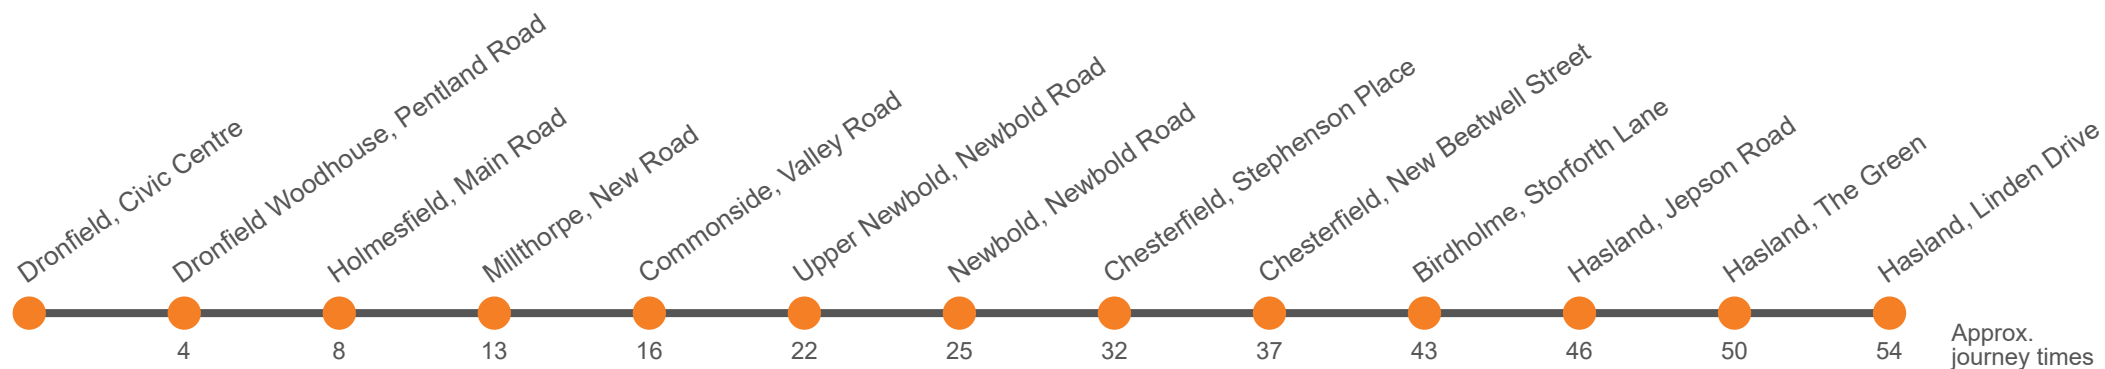

### Monday to Friday

Codes	Sch	Hol	Sch	Sch	Hol
Dronfield, Henry Fanshawe School bus park	...	...	1540	1540	...
Dronfield, Civic Centre	...	...	0850	0933	1045
Dronfield Woodhouse, Pentland Rd Shops	...	0646	0854	0937	1049
Holmesfield, Main Road/Cowley Lane	...	0650	0858	0941	1053
Millthorpe Village, New Road	...	0655	0903	0946	1058
Barlow, Commonside	...	0658	0906	0949	1101
Cutthorpe, Barber Lane	...	0708	0959	1205	1405
Upper Newbold, Four Lane Ends	...	0712	0912	1003	1107
Newbold, Nags Head	...	0715	0915	1006	1110
Chesterfield, Stephenson Place, Stop K3	...	0722	0922	1013	1117
Chesterfield, New Beetwell Street, Stop B12	0710	0727	0927	1018	1122
Birdholme, Mellor Way	0717	...	0934	1024	1128
Hasland, Medical Centre	0720	...	0937	1027	1131
Hasland, The Green	0724	...	0941	1031	1135
Hasland, Linden Drive	0728	...	0945	1035	1139

### Monday to Friday (continued)

Dronfield, Henry Fanshawe School bus park	...	...
Dronfield, Civic Centre	1655	1815
Dronfield Woodhouse, Pentland Rd Shops	1659	
Holmesfield, Main Road/Cowley Lane	1703	1820
Millthorpe Village, New Road	1708	1825
Barlow, Commonside	1712	1829
Cutthorpe, Barber Lane		
Upper Newbold, Four Lane Ends	1718	1835
Newbold, Nags Head	1721	1838
Chesterfield, Stephenson Place, Stop K3	1728	1845
Chesterfield, New Beetwell Street, Stop B12	1733	...
Birdholme, Mellor Way	1739	...
Hasland, Medical Centre	1742	...
Hasland, The Green	1746	...
Hasland, Linden Drive	1750	...