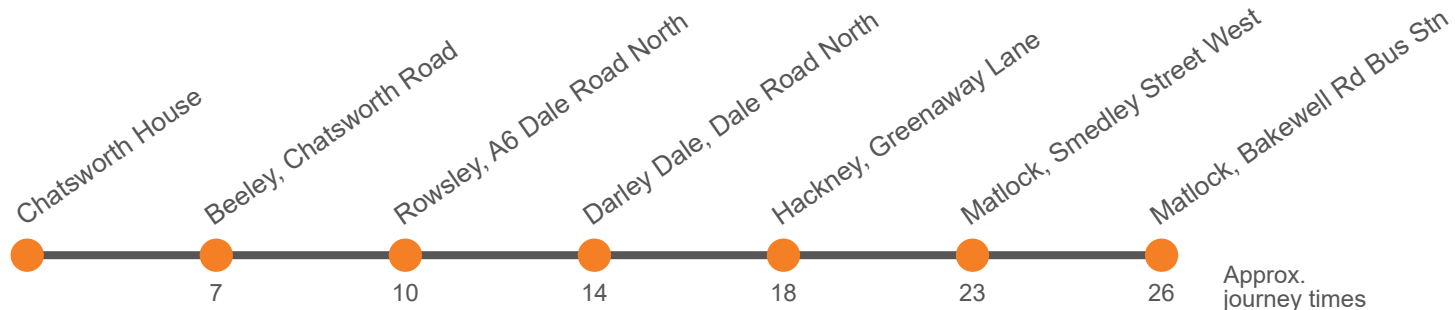

### Saturday

Matlock, Bakewell Rd Bus Stn, Stand 4	0929	1129	1429	1629
Matlock, Smedley Street West	0931	1131	1431	1631
Hackney, Grove Lane	0935	1135	1435	1635
Darley Dale, Broad Walk	0941	1141	1441	1641
Rowsley, Chatsworth Road	0946	1146	1446	1645
Beeley	0948	1149	1449	1648
Chatsworth House	0955	1156	1456	1655

## Chatsworth House - Matlock via Rowsley and Hackney

Effective from: 24/07/2024

Stagecoach Yorkshire

### Monday to Friday

Chatsworth House	1004	1204	1504	1704
Beeley	1011	1211	1511	1711
Rowsley, A6 adj Peak Village	1014	1214	1514	1713
Darley Dale, Broad Walk	1018	1218	1518	1717
Hackney, Primary School	1023	1223	1523	1722
Matlock, Smedley Street West	1028	1228	1528	1727
Matlock, Bakewell Rd Bus Stn Stand 6 (M&S lay-by)	1031	1231	1531	1730

### Saturday

Chatsworth House	1004	1204	1504	1704
Beeley	1011	1211	1511	1711
Rowsley, A6 adj Peak Village	1014	1214	1514	1714
Darley Dale, Broad Walk	1018	1218	1518	1718
Hackney, Primary School	1023	1223	1523	1722
Matlock, Smedley Street West	1028	1228	1528	1727
Matlock, Bakewell Rd Bus Stn Stand 6 (M&S lay-by)	1031	1231	1531	1730