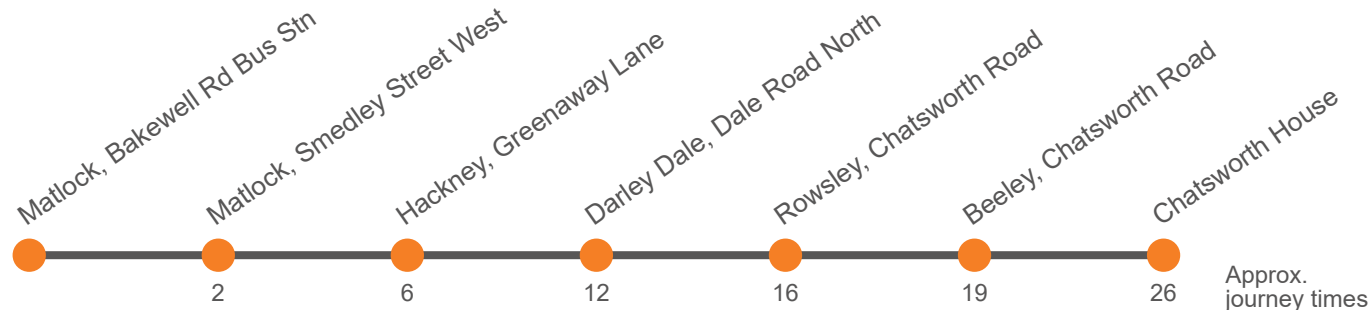

## Matlock - Chatsworth House via Hackney and Rowsley

Effective from: 24/07/2024

Stagecoach Yorkshire

## Chatsworth House - Matlock via Rowsley and Hackney

Effective from: 24/07/2024

Stagecoach Yorkshire

### Monday to Friday

Chatsworth House	1004	1204	1504	1704
Beeley	1011	1211	1511	1711
Rowsley, A6 adj Peak Village	1014	1214	1514	1713
Darley Dale, Broad Walk	1018	1218	1518	1717
Hackney, Primary School	1023	1223	1523	1722
Matlock, Smedley Street West	1028	1228	1528	1727
Matlock, Bakewell Rd Bus Stn Stand 6 (M&S lay-by)	1031	1231	1531	1730

### Saturday

Chatsworth House	1004	1204	1504	1704
Beeley	1011	1211	1511	1711
Rowsley, A6 adj Peak Village	1014	1214	1514	1714
Darley Dale, Broad Walk	1018	1218	1518	1718
Hackney, Primary School	1023	1223	1523	1722
Matlock, Smedley Street West	1028	1228	1528	1727
Matlock, Bakewell Rd Bus Stn Stand 6 (M&S lay-by)	1031	1231	1531	1730