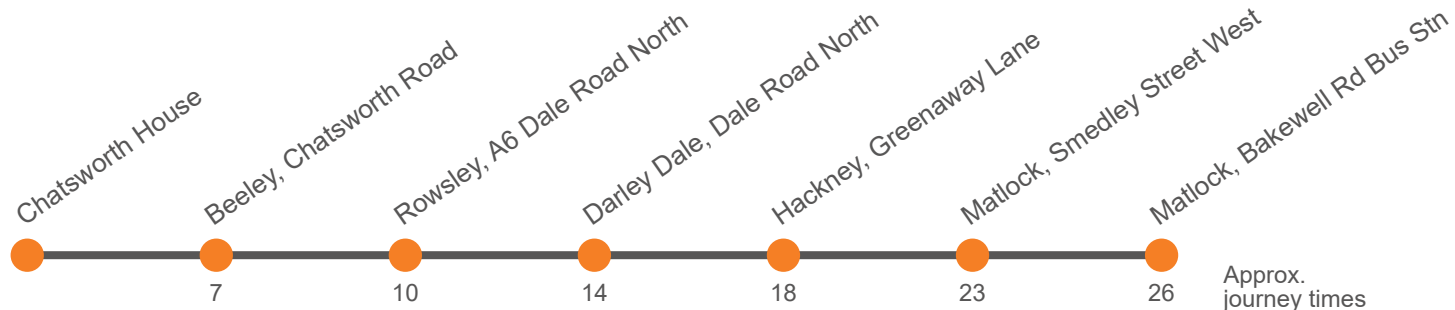

160

Matlock - Chatsworth House via Hackney and Rowsley

Effective from: 24/07/2024

Stagecoach Yorkshire

Monday to Friday

Matlock, Bakewell Rd Bus Stn, Stand 3	0929	1129	1429	1629
Matlock, Smedley Street West	0931	1131	1431	1631
Hackney, Grove Lane	0936	1136	1435	1636
Darley Dale, Broad Walk	0942	1142	1441	1642
Rowsley, Chatsworth Road	0946	1146	1445	1646
Beeley	0948	1148	1447	1648
Chatsworth House	0955	1155	1455	1655

Saturday

Matlock, Bakewell Rd Bus Stn, Stand 3	0929	1129	1429	1629
Matlock, Smedley Street West	0931	1131	1431	1631
Hackney, Grove Lane	0935	1135	1435	1635
Darley Dale, Broad Walk	0941	1141	1441	1641
Rowsley, Chatsworth Road	0946	1146	1446	1645
Beeley	0948	1149	1449	1648
Chatsworth House	0955	1156	1456	1655

This service is operated under contract to Derbyshire County Council

160

Chatsworth House - Matlock via Rowsley and Hackney

Effective from: 24/07/2024

Stagecoach Yorkshire

Monday to Friday

Chatsworth House	1004	1204	1504	1704
Beeley	1011	1211	1511	1711
Rowsley, A6 adj Peak Village	1014	1214	1514	1713
Darley Dale, Broad Walk	1018	1218	1518	1717
Hackney, Primary School	1023	1223	1523	1722
Matlock, Smedley Street West	1028	1228	1528	1727
Matlock, Bakewell Rd Bus Stn Stand 6 (M&S lay-by)	1031	1231	1531	1730

Saturday

Chatsworth House	1004	1204	1504	1704
Beeley	1011	1211	1511	1711
Rowsley, A6 adj Peak Village	1014	1214	1514	1714
Darley Dale, Broad Walk	1018	1218	1518	1718
Hackney, Primary School	1023	1223	1523	1722
Matlock, Smedley Street West	1028	1228	1528	1727
Matlock, Bakewell Rd Bus Stn Stand 6 (M&S lay-by)	1031	1231	1531	1730