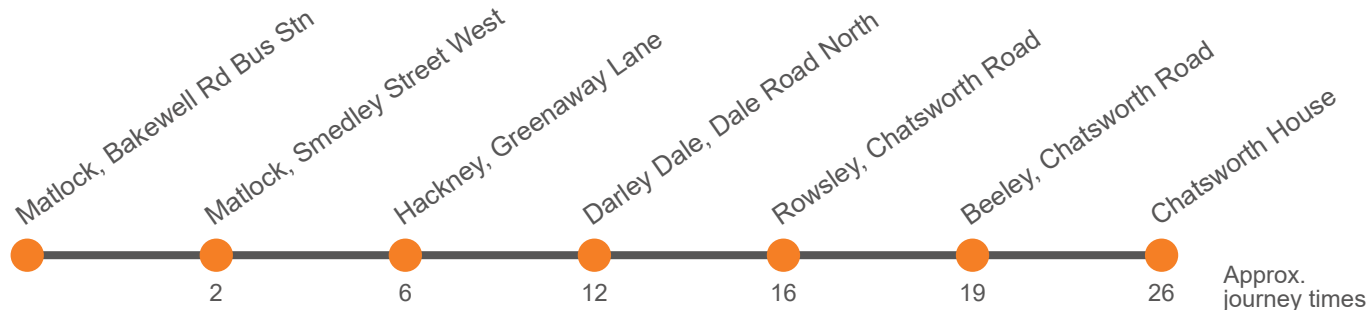

160

Matlock - Chatsworth House via Hackney and Rowsley

Effective from: 24/07/2024

Stagecoach Yorkshire

Monday to Friday

Matlock, Bakewell Rd Bus Stn, Stand 3	0929	1129	1429	1629
Matlock, Smedley Street West	0931	1131	1431	1631
Hackney, Grove Lane	0936	1136	1435	1636
Darley Dale, Broad Walk	0942	1142	1441	1642
Rowsley, Chatsworth Road	0946	1146	1445	1646
Beeley	0948	1148	1447	1648
Chatsworth House	0955	1155	1455	1655

Saturday

Matlock, Bakewell Rd Bus Stn, Stand 3	0929	1129	1429	1629
Matlock, Smedley Street West	0931	1131	1431	1631
Hackney, Grove Lane	0935	1135	1435	1635
Darley Dale, Broad Walk	0941	1141	1441	1641
Rowsley, Chatsworth Road	0946	1146	1446	1645
Beeley	0948	1149	1449	1648
Chatsworth House	0955	1156	1456	1655

This service is operated under contract to Derbyshire County Council

160

Chatsworth House - Matlock via Rowsley and Hackney

Effective from: 24/07/2024

Stagecoach Yorkshire

Monday to Friday

Chatsworth House	1004	1204	1504	1704
Beeley	1011	1211	1511	1711
Rowsley, A6 adj Peak Village	1014	1214	1514	1713
Darley Dale, Broad Walk	1018	1218	1518	1717
Hackney, Primary School	1023	1223	1523	1722
Matlock, Smedley Street West	1028	1228	1528	1727
Matlock, Bakewell Rd Bus Stn Stand 6 (M&S lay-by)	1031	1231	1531	1730

Saturday

Chatsworth House	1004	1204	1504	1704
Beeley	1011	1211	1511	1711
Rowsley, A6 adj Peak Village	1014	1214	1514	1714
Darley Dale, Broad Walk	1018	1218	1518	1718
Hackney, Primary School	1023	1223	1523	1722
Matlock, Smedley Street West	1028	1228	1528	1727
Matlock, Bakewell Rd Bus Stn Stand 6 (M&S lay-by)	1031	1231	1531	1730