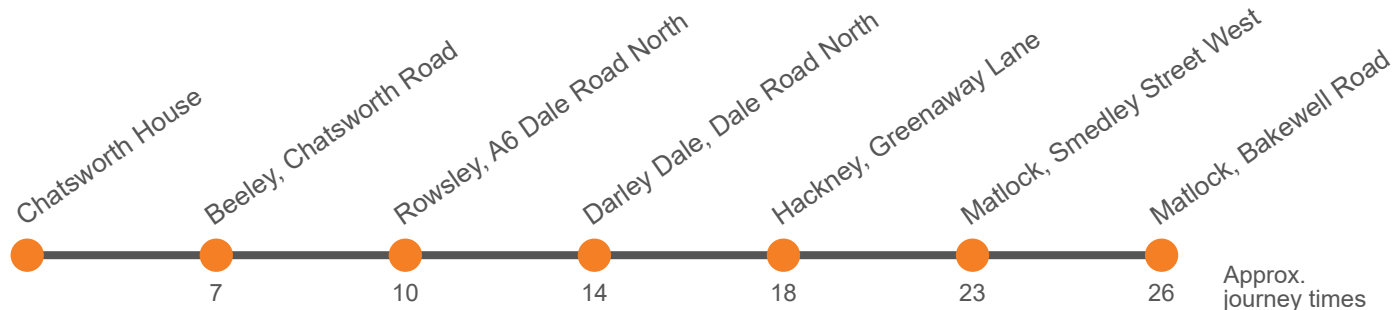

160

Matlock - Chatsworth House via Hackney and Rowsley

Effective from: 28/05/2023

Stagecoach Yorkshire

Monday to Friday

Matlock, Bakewell Road, (Stand C)	0929	1129	1429	1629
Matlock, Smedley Street West	0931	1131	1431	1631
Hackney, Grove Lane	0936	1136	1435	1636
Darley Dale, Broad Walk	0942	1142	1441	1642
Rowsley, Chatsworth Road	0946	1146	1445	1646
Beeley	0948	1148	1447	1648
Chatsworth House	0955	1155	1455	1655

Saturday

Matlock, Bakewell Road, (Stand C)	0929	1129	1429	1629
Matlock, Smedley Street West	0931	1131	1431	1631
Hackney, Grove Lane	0935	1135	1435	1635
Darley Dale, Broad Walk	0941	1141	1441	1641
Rowsley, Chatsworth Road	0946	1146	1446	1645
Beeley	0948	1149	1449	1648
Chatsworth House	0955	1156	1456	1655

This service is operated under contract to Derbyshire County Council

160

Chatsworth House - Matlock via Rowsley and Hackney

Effective from: 28/05/2023

Stagecoach Yorkshire

Monday to Friday

Chatsworth House	1004	1204	1504	1704
Beeley	1011	1211	1511	1711
Rowsley, A6 adj Peak Village	1014	1214	1514	1713
Darley Dale, Broad Walk	1018	1218	1518	1717
Hackney, Primary School	1023	1223	1523	1722
Matlock, Smedley Street West	1028	1228	1528	1727
Matlock, Bakewell Road, Stand B	1031	1231	1531	1730

Saturday

Chatsworth House	1004	1204	1504	1704
Beeley	1011	1211	1511	1711
Rowsley, A6 adj Peak Village	1014	1214	1514	1714
Darley Dale, Broad Walk	1018	1218	1518	1718
Hackney, Primary School	1023	1223	1523	1722
Matlock, Smedley Street West	1028	1228	1528	1727
Matlock, Bakewell Road, Stand B	1031	1231	1531	1730