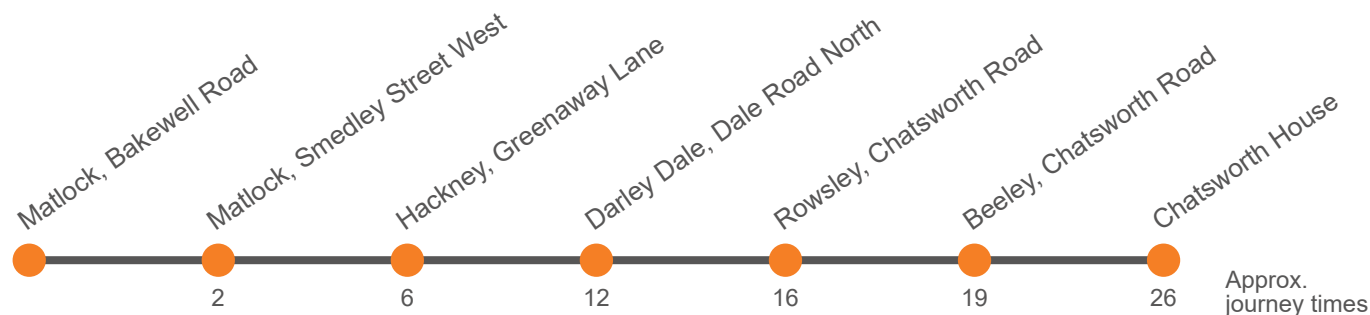

160

Matlock - Chatsworth House via Hackney and Rowsley

Effective from: 28/05/2023

Stagecoach Yorkshire

Monday to Friday

Matlock, Bakewell Road, (Stand C)	0929	1129	1429	1629
Matlock, Smedley Street West	0931	1131	1431	1631
Hackney, Grove Lane	0936	1136	1435	1636
Darley Dale, Broad Walk	0942	1142	1441	1642
Rowsley, Chatsworth Road	0946	1146	1445	1646
Beeley	0948	1148	1447	1648
Chatsworth House	0955	1155	1455	1655

Saturday

Matlock, Bakewell Road, (Stand C)	0929	1129	1429	1629
Matlock, Smedley Street West	0931	1131	1431	1631
Hackney, Grove Lane	0935	1135	1435	1635
Darley Dale, Broad Walk	0941	1141	1441	1641
Rowsley, Chatsworth Road	0946	1146	1446	1645
Beeley	0948	1149	1449	1648
Chatsworth House	0955	1156	1456	1655

This service is operated under contract to Derbyshire County Council

160

Chatsworth House - Matlock via Rowsley and Hackney

Effective from: 28/05/2023

Stagecoach Yorkshire

Monday to Friday

Chatsworth House	1004	1204	1504	1704
Beeley	1011	1211	1511	1711
Rowsley, A6 adj Peak Village	1014	1214	1514	1713
Darley Dale, Broad Walk	1018	1218	1518	1717
Hackney, Primary School	1023	1223	1523	1722
Matlock, Smedley Street West	1028	1228	1528	1727
Matlock, Bakewell Road, Stand B	1031	1231	1531	1730

Saturday

Chatsworth House	1004	1204	1504	1704
Beeley	1011	1211	1511	1711
Rowsley, A6 adj Peak Village	1014	1214	1514	1714
Darley Dale, Broad Walk	1018	1218	1518	1718
Hackney, Primary School	1023	1223	1523	1722
Matlock, Smedley Street West	1028	1228	1528	1727
Matlock, Bakewell Road, Stand B	1031	1231	1531	1730