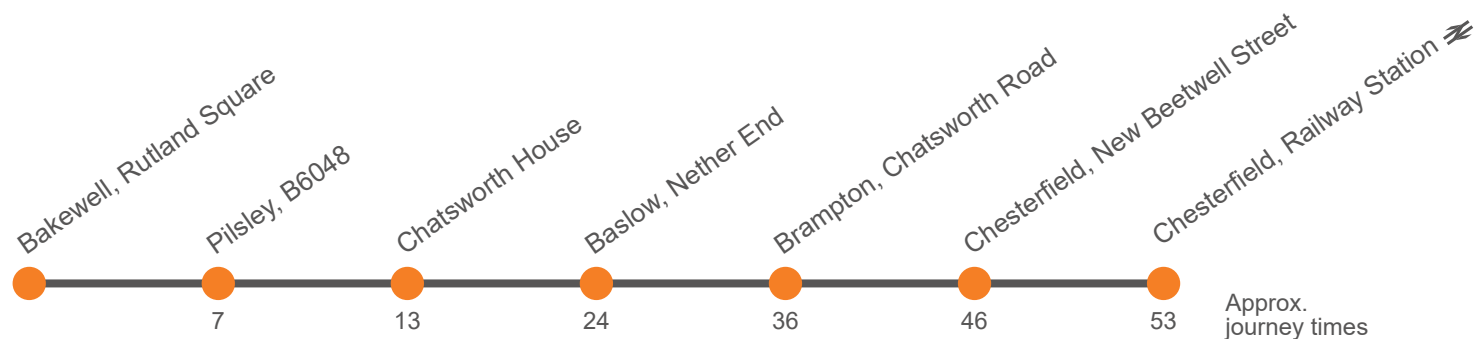

Then at these mins past the hour until

Hol Runs during School Holidays Only

Sch Runs on Schooldays Only

170

Chesterfield - Baslow - Chatsworth - Bakewell

Effective from: 26/03/2025

Stagecoach Yorkshire

Saturday

^a Pick-up only

Hol Runs during School Holidays Only

Sch Runs on Schooldays Only

170

Bakewell - Chatsworth- Baslow - Chesterfield

Effective from: 26/03/2025

Stagecoach Yorkshire

Saturday

Bakewell, Rutland Square Stand C	0742	0830		30		1630	1730	1830
Pilsley, School	0748	0837	Then at these mins past the hour	37	until	1637	1737	1836
Chatsworth House		0843		43		1643	1743	1842
Baslow, Nether End	0755	0854		54		1654	1754	1853
Brampton, Chatsworth Road/Storrs Road	0807	0907		07		1707	1806	1905
Chesterfield, New Beetwell Street, Stop B1 <i>arr</i>	0815	0915		15		1715	1813	1912
Chesterfield, New Beetwell Street, Stop B1 <i>dep</i>	0817	0917		17		1717	1815	1914
Chesterfield, Railway Station	0824	0924		24		1724	1822	1921

Sunday

Bakewell, Rutland Square Stand C	1030		30		1530	1630	1730
Pilsley, School	1037	Then at these mins past the hour	37	until	1537	1637	1737
Chatsworth House	1043		43		1543	1643	1743
Baslow, Nether End	1054		54		1554	1654	1754
Brampton, Chatsworth Road/Storrs Road	1107		07		1607	1707	1806
Chesterfield, New Beetwell Street, Stop B1 <i>arr</i>	1115		15		1615	1715	1813
Chesterfield, New Beetwell Street, Stop B1 <i>dep</i>	1117		17		1617	1717	1815
Chesterfield, Railway Station	1124		24		1624	1724	1822