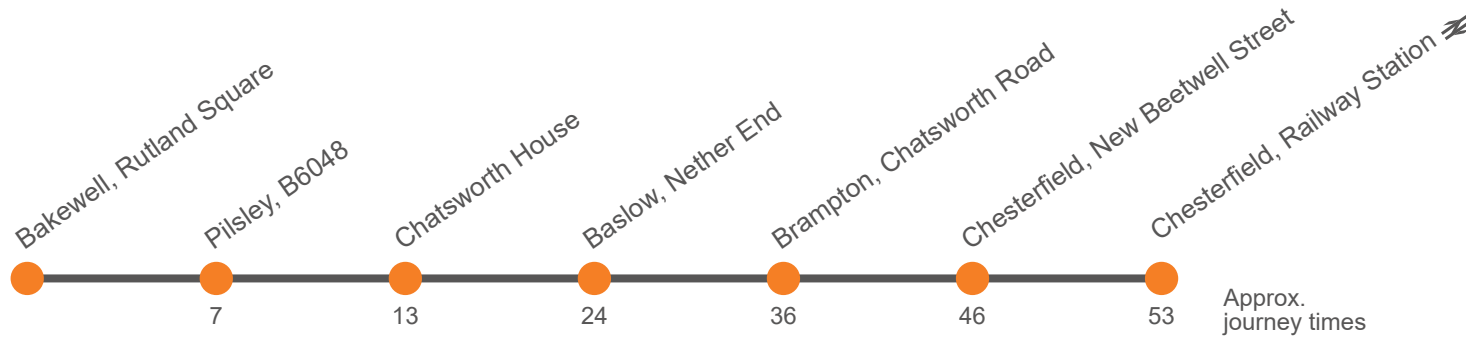

Monday to Friday

Codes							Hol	Sch				
Bakewell, Lady Manners School, Shutts Lane	...	...	...	...	...	...	...	1545	...	...	...	
Bakewell, Rutland Square Stand C	0631	0726	0837	0930	30	1430	1555^a	1555^a	1655	1805	1900	
Pilsley, School	0638	0733	0844	0937	Then at these mins past the hour	37	1437	1603	1603	1703	1812	1906
Chatsworth House				0943	43	1443	1609		1709	1818	1912	
Baslow, Nether End	0646	0741	0852	0954	54	1454	1620	1611	1720	1829	1923	
Holymoorside, Gallery Lane Terminus								1628				
Brampton, Chatsworth Road/Storrs Road	0700	0757	0905	1007	07	1507	1633	1636	1733	1841	1935	
Chesterfield, New Beetwell Street, Stop B1 <i>arr</i>	0709	0809	0913	1015	15	1515	1641	1644	1741	1848	1942	
Chesterfield, New Beetwell Street, Stop B1 <i>dep</i>	0711	0811	0915	1017	17	1517	1643	1646	1743	1850	1944	
Chesterfield, Railway Station	0718	0818	0922	1024	24	1524	1650	1653	1750	1857	1951	

^a Pick-up only

Hol Runs during School Holidays Only

Sch Runs on Schooldays Only