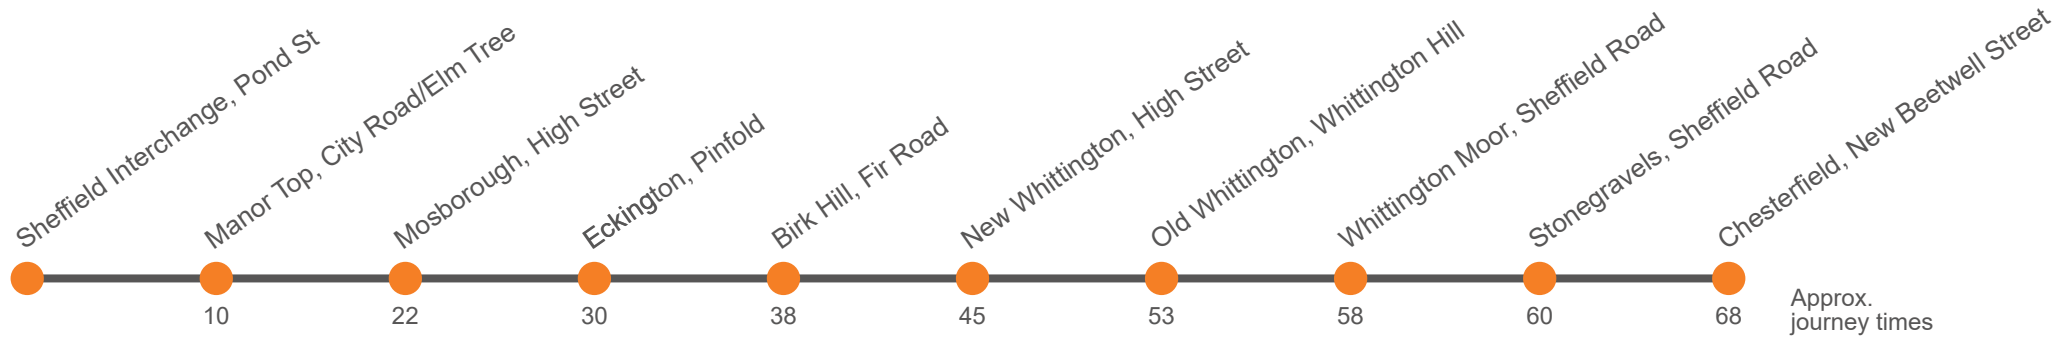

Saturday (continued)

Service:	50	25	50a	25	50	25	50a	25	50	25	50a	25
New Whittington, Station Lane	...	1057	...	1127	...	1157	...	1227	...	1257	...	1327
Sheffield Interchange, Stand D5	1002		1036		1100		1135		1200		1235	
Manor Top, City Road	1011		1045		1110		1145		1210		1245	
Mosborough, High Street	1023		1057		1122		1157		1222		1257	
Eckington, Bus Station, Stand 2 <i>arr</i>	1029		1103		1128		1203		1228		1303	
Eckington, Bus Station, Stand 2 <i>dep</i>	1030		1104		1129		1204		1229		1304	
Birk Hill, Fir Road	1039				1139				1239			
Eckington, Pasture Grove			1107				1207				1307	
Marsh Lane, Lightwood Road			1112				1212				1312	
New Whittington, The Wellington	1047	1102	1120	1132	1147	1202	1220	1232	1247	1302	1320	1332
Old Whittington, Burnbridge Rd/Potters Close												
Old Whittington, Bulls Head	1056	1111	1126	1141	1156	1211	1226	1241	1256	1311	1326	1341
Whittington Moor, Sheffield Rd, Football Stadium	1101	1116	1131	1146	1201	1216	1231	1246	1301	1316	1331	1346
Stonegravels, opp Bus Depot	1104	1119	1134	1149	1204	1219	1234	1249	1304	1319	1334	1349
Chesterfield, Cavendish Street, Stop U2												
Chesterfield, New Beetwell Street, Stop B9	1112	1127	1142	1157	1212	1227	1242	1257	1312	1327	1342	1357

This service receives some financial support from Derbyshire County Council