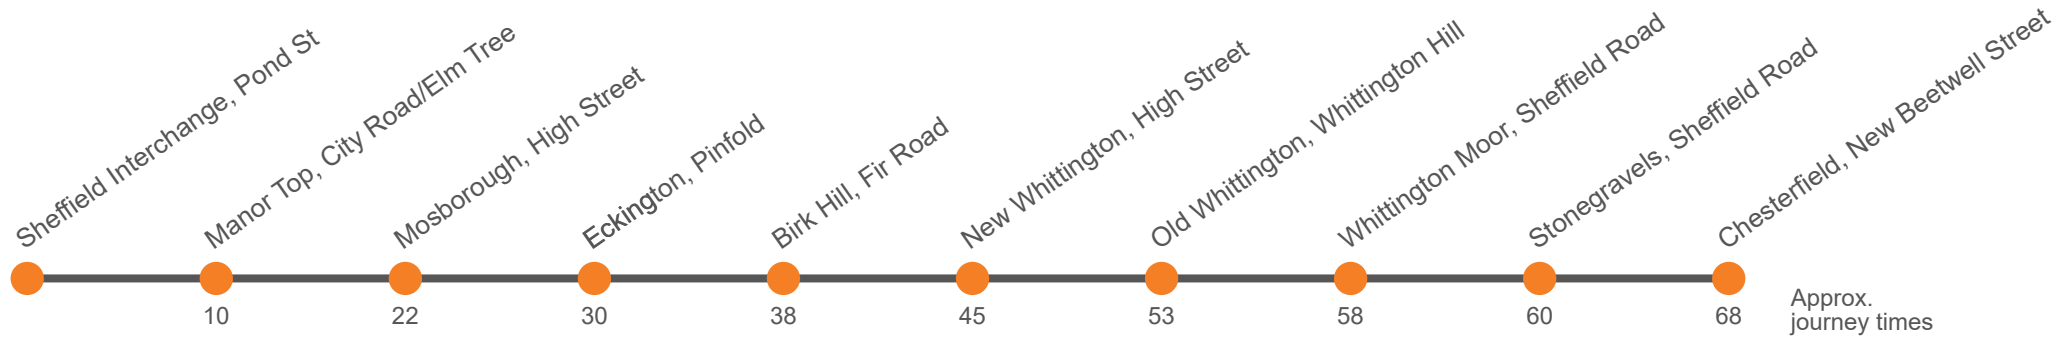

Sunday (continued)

Service:	25	50	25	50	25	50	50	50	50	50
New Whittington, Station Lane	1512	...	1612	...	1712	...	...	...	...	...
Sheffield Interchange, Stand D5		1458		1558		1658	1810	1940	2110	2240
Manor Top, City Road		1509		1609		1709	1820	1950	2120	2250
Mosborough, High Street		1520		1620		1720	1831	2001	2131	2301
Eckington, Bus Station, Stand 2 <i>arr</i>		1526		1626		1726	1837	2007	2137	2307
Eckington, Bus Station, Stand 2 <i>dep</i>		1527		1627		1727	1838	2008	2138	2308
Birk Hill, Fir Road		1535		1635		1734	1844	2014	2144	2314
New Whittington, The Wellington	1516	1542	1616	1642	1716	1741	1851	2021	2151	2321
Old Whittington, Bulls Head	1524	1550	1624	1650	1724	1749	1858	2028	2158	2328
Whittington Moor, Sheffield Rd, Football Stadium	1528	1554	1628	1654	1728	1752	1900	2030	2200	2331
Stonegravels, opp Bus Depot	1531	1557	1631	1657	1731	1755	1903	2033	2203	2333
Chesterfield, Cavendish Street, Stop U2										2336
Chesterfield, New Beetwell Street, Stop B9		1604		1704		1802	1910	2040	2210	...
Chesterfield, Cavendish Street, Stop U2	1535	...	1635	...	1734	...	...	...	...	...

This service receives some financial support from Derbyshire County Council