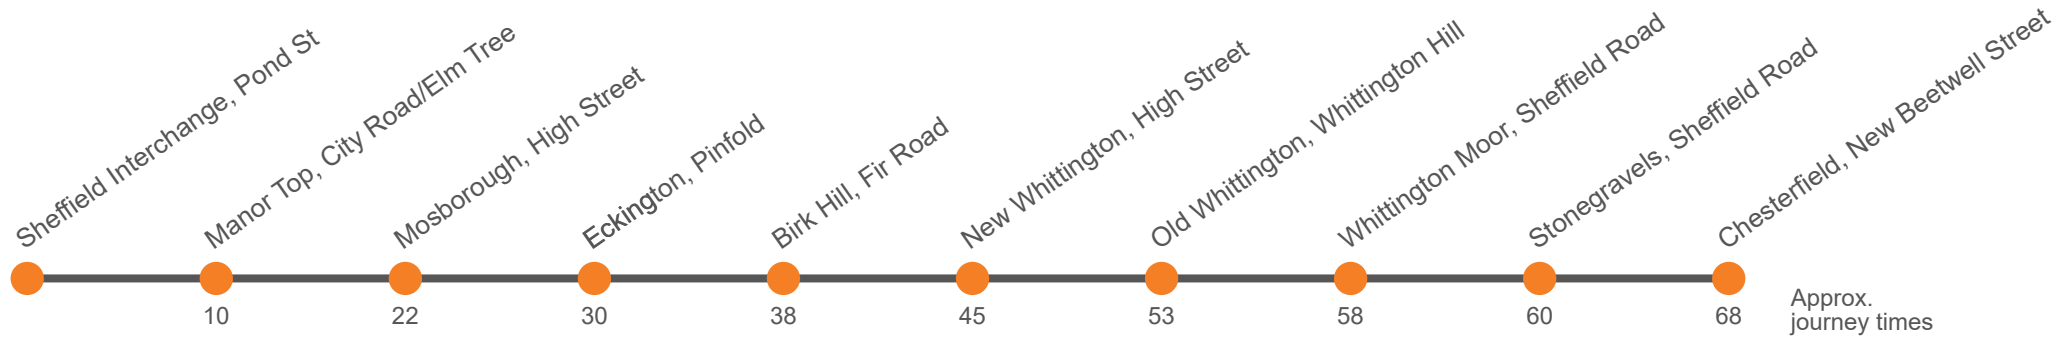

Monday to Friday (continued)

Service:	25	50a	25	50	25	50a	25	50	25	50a	25	50
New Whittington, Station Lane	1158	...	1228	...	1258	...	1328	...	1358	...	1428	...
Sheffield Interchange, Stand D5		1136		1202		1235		1300		1334		1400
Manor Top, City Road		1146		1212		1246		1311		1345		1411
Mosborough, High Street		1157		1223		1257		1323		1357		1423
Eckington, Bus Station, Stand 2 <i>arr</i>		1203		1229		1303		1329		1403		1429
Eckington, Bus Station, Stand 2 <i>dep</i>		1204		1230		1304		1330		1404		1430
Birk Hill, Fir Road				1240				1340				1440
Eckington, Pasture Grove		1207				1307				1407		
Marsh Lane, Lightwood Road		1212				1312				1412		
New Whittington, The Wellington	1203	1220	1233	1248	1303	1320	1333	1348	1403	1420	1433	1448
Old Whittington, Burnbridge Rd/Potters Close												
Old Whittington, Bulls Head	1211	1226	1241	1256	1311	1326	1341	1356	1411	1426	1441	1456
Whittington Moor, Sheffield Rd, Football Stadium	1216	1231	1246	1301	1316	1331	1346	1401	1416	1431	1446	1501
Stonegravels, opp Bus Depot	1219	1234	1249	1304	1319	1334	1349	1404	1419	1434	1449	1504
Chesterfield, Cavendish Street, Stop U2												
Chesterfield, New Beetwell Street, Stop B9	1227	1242	1257	1312	1327	1342	1357	1412	1427	1442	1457	1512

This service receives some financial support from Derbyshire County Council