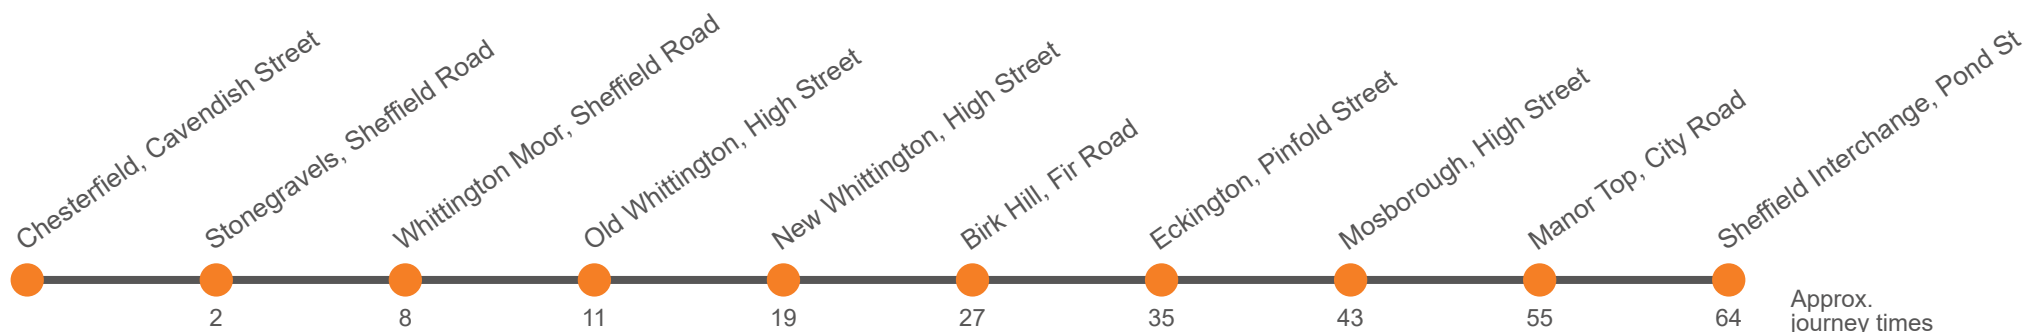

Saturday (continued)

Service:	25	50a	25	50	25	50a	25	50	25	50a	25	50	25
Chesterfield, New Beetwell Street, Stop B3	1128	1143	1158	1213	1228	1243	1258	1313	1328	1343	1358	1413	1428
Chesterfield, Cavendish Street T1	1133	1148	1203	1218	1233	1248	1303	1318	1333	1348	1403	1418	1433
Stonegravels, Bus Depot	1136	1151	1206	1221	1236	1251	1306	1321	1336	1351	1406	1421	1436
Whittington Moor, Lidl, Stop 1	1142	1157	1212	1227	1242	1257	1312	1327	1342	1357	1412	1427	1442
Old Whittington, Bulls Head	1145	1200	1215	1230	1245	1300	1315	1330	1345	1400	1415	1430	1445
New Whittington, Station Lane	1153		1223		1253		1323		1353		1423		1453
New Whittington, The Wellington	...	1205	...	1238	...	1305	...	1338	...	1405	...	1438	...
Birk Hill, Fir Road	...		...	1248	...		...	1348	...		...	1448	...
Marsh Lane, Lightwood Road	...	1212	...		...	1312	...		...	1412	...		...
Eckington, Pasture Grove	...	1217	...		...	1317	...		...	1417	...		...
Eckington, Bus Station, Stand 2	...		...		...		...		...		...		...
Eckington, Bus Station, Stand 3 arr	...	1223	...	1256	...	1323	...	1356	...	1423	...	1456	...
Eckington, Bus Station, Stand 3 dep	...	1224	...	1257	...	1324	...	1357	...	1424	...	1457	...
Mosborough, High Street	...	1231	...	1304	...	1331	...	1404	...	1431	...	1504	...
Manor Top, City Road/Eastern Ave	...	1245	...	1318	...	1345	...	1418	...	1445	...	1516	...
Sheffield Interchange, Stand D5	...	1255	...	1328	...	1355	...	1427	...	1454	...	1525	...

This service receives some financial support from Derbyshire County Council