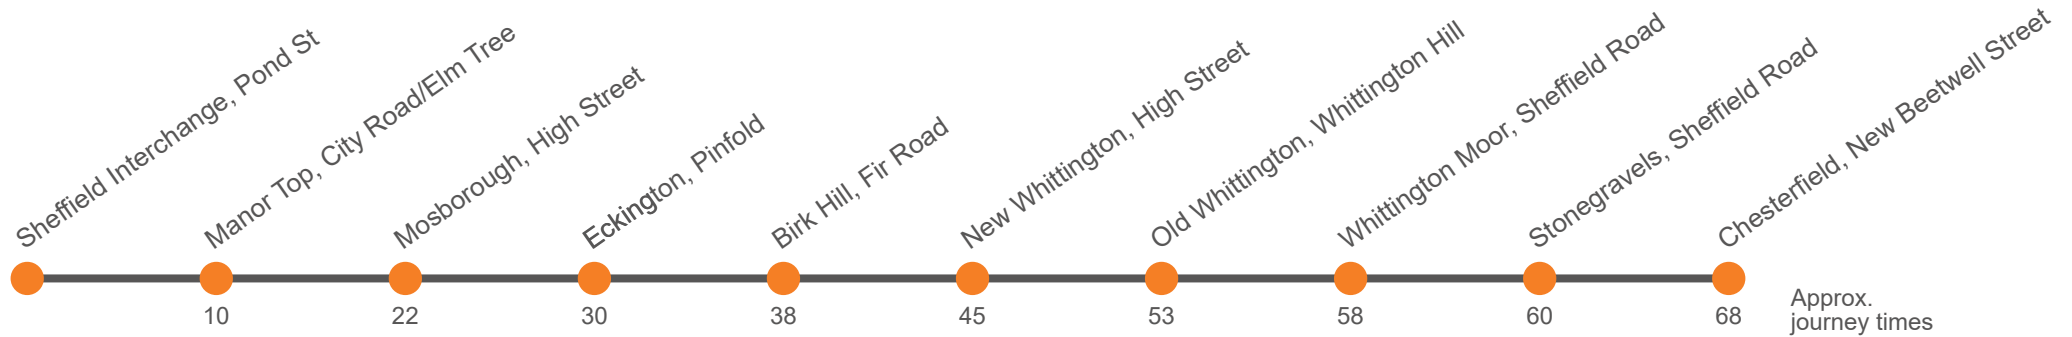

25/50/50A

Sheffield - Chesterfield via Eckington and New Whittington

Effective from: 29/10/2023

Stagecoach Yorkshire

Saturday

Service:	25	25	25	50a	25	25	50a	25	50	25	50a	25
New Whittington, Station Lane	0643	0713	0743	...	0833	0857	...	0928	...	0958	...	1027
Sheffield Interchange, Stand D5				...			0835		0903		0937	
Manor Top, City Road				...			0844		0912		0946	
Mosborough, High Street				...			0856		0924		0958	
Eckington, Bus Station, Stand 2 <i>arr</i>				...			0902		0930		1004	
Eckington, Bus Station, Stand 2 <i>dep</i>				0800			0903		0931		1005	
Birk Hill, Fir Road								0940				
Eckington, Pasture Grove				0803			0906				1008	
Marsh Lane, Lightwood Road				0808			0911				1013	
New Whittington, The Wellington	0647	0717	0747	0816	0837	0901	0919	0933	0948	1003	1021	1032
Old Whittington, Burnbridge Rd/Potters Close				0820								
Old Whittington, Bulls Head	0654	0724	0754	0824	0846	0910	0925	0942	0957	1012	1027	1041
Whittington Moor, Sheffield Rd, Football Stadium	0658	0728	0758	0828	0850	0914	0929	0946	1001	1016	1031	1046
Stonegravels, opp Bus Depot	0701	0731	0801	0831	0853	0917	0932	0949	1004	1019	1034	1049
Chesterfield, Cavendish Street, Stop U2												
Chesterfield, New Beetwell Street, Stop B9	0708	0738	0808	0838	0901	0925	0940	0957	1012	1027	1042	1057

This service receives some financial support from Derbyshire County Council