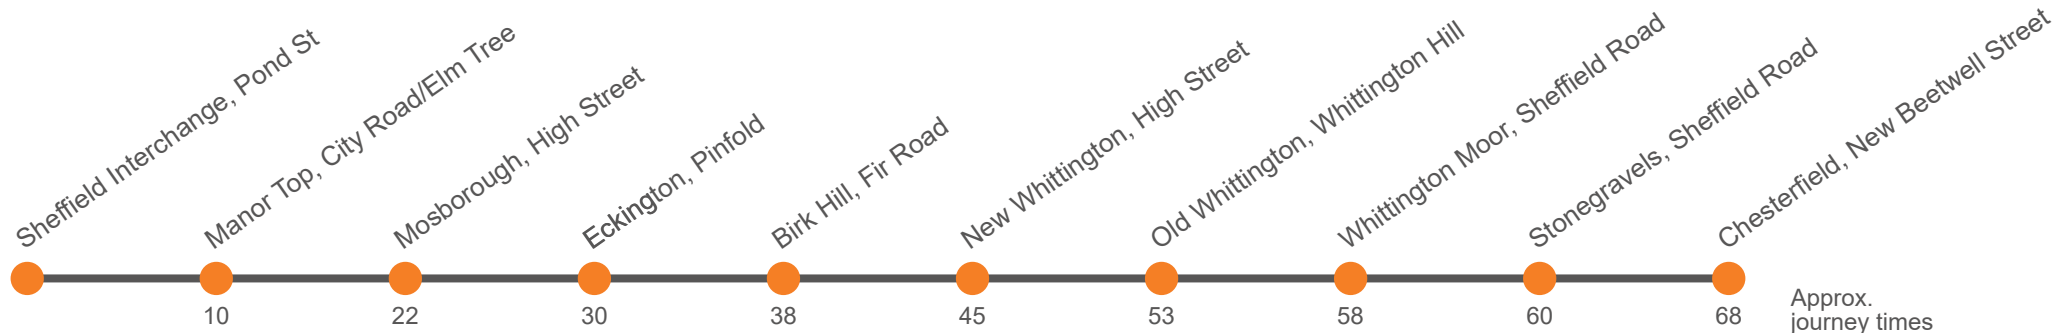

Monday to Friday (continued)

Service:	50	50	50	50	50	50
	...	...	...	...	...	...
Sheffield Interchange, Stand D5	1835	1920	1950	2050	2150	2250
Manor Top, City Road	1847	1932	2000	2100	2200	2259
Mosborough, High Street	1859	1943	2011	2111	2211	2310
Eckington, Bus Station, Stand 2 <i>arr</i>	1906	1948	2016	2116	2216	2315
Eckington, Bus Station, Stand 2 <i>dep</i>	1907	1949	2017	2117	2217	2316
Birk Hill, Fir Road	1915	1956	2024	2124	2224	2323
Eckington, Pasture Grove						
Marsh Lane, Lightwood Road						
New Whittington, The Wellington	1923	2003	2031	2131	2231	2330
Old Whittington, Burnbridge Rd/Potters Close						
Old Whittington, Bulls Head	1929	2009	2037	2137	2237	2336
Whittington Moor, Sheffield Rd, Football Stadium	1933	2013	2041	2141	2241	2340
Stonegravels, opp Bus Depot	1935	2015	2043	2143	2243	2342
Chesterfield, Cavendish Street, Stop U2						2345
Chesterfield, New Beetwell Street, Stop B9	1942	2022	2050	2150	2250	...

This service receives some financial support from Derbyshire County Council