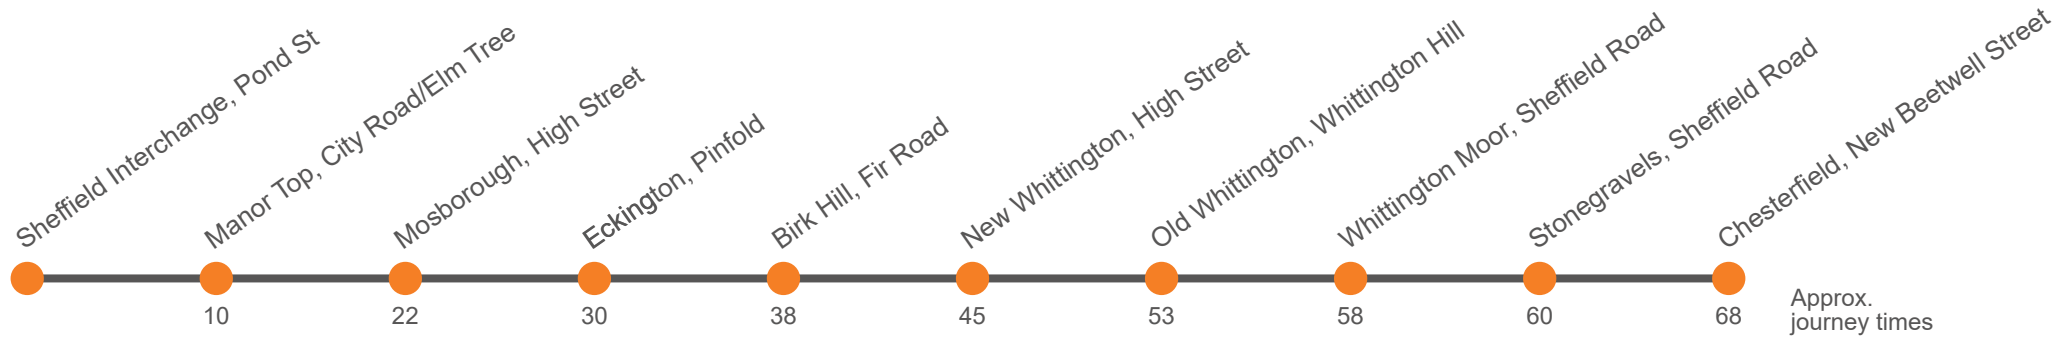

Monday to Friday (continued)

Service:	25	50a	25	50	25	50a	25	50	25	50a	25	50
New Whittington, Station Lane	0855	...	0926	...	0956	...	1028	...	1058	...	1128	...
Sheffield Interchange, Stand D5		0826		0856		0933		1002		1036		1102
Manor Top, City Road		0838		0907		0943		1012		1046		1112
Mosborough, High Street		0853		0920		0955		1023		1057		1123
Eckington, Bus Station, Stand 2 <i>arr</i>		0900		0927		1002		1029		1103		1129
Eckington, Bus Station, Stand 2 <i>dep</i>		0901		0928		1003		1030		1104		1130
Birk Hill, Fir Road				0938				1040				1140
Eckington, Pasture Grove		0905				1006				1107		
Marsh Lane, Lightwood Road		0911				1011				1112		
New Whittington, The Wellington	0900	0919	0931	0946	1001	1019	1033	1048	1103	1120	1133	1148
Old Whittington, Burnbridge Rd/Potters Close												
Old Whittington, Bulls Head	0910	0926	0941	0956	1011	1026	1041	1056	1111	1126	1141	1156
Whittington Moor, Sheffield Rd, Football Stadium	0916	0931	0946	1001	1016	1031	1046	1101	1116	1131	1146	1201
Stonegravels, opp Bus Depot	0919	0934	0949	1004	1019	1034	1049	1104	1119	1134	1149	1204
Chesterfield, Cavendish Street, Stop U2												
Chesterfield, New Beetwell Street, Stop B9	0927	0942	0957	1012	1027	1042	1057	1112	1127	1142	1157	1212

This service receives some financial support from Derbyshire County Council