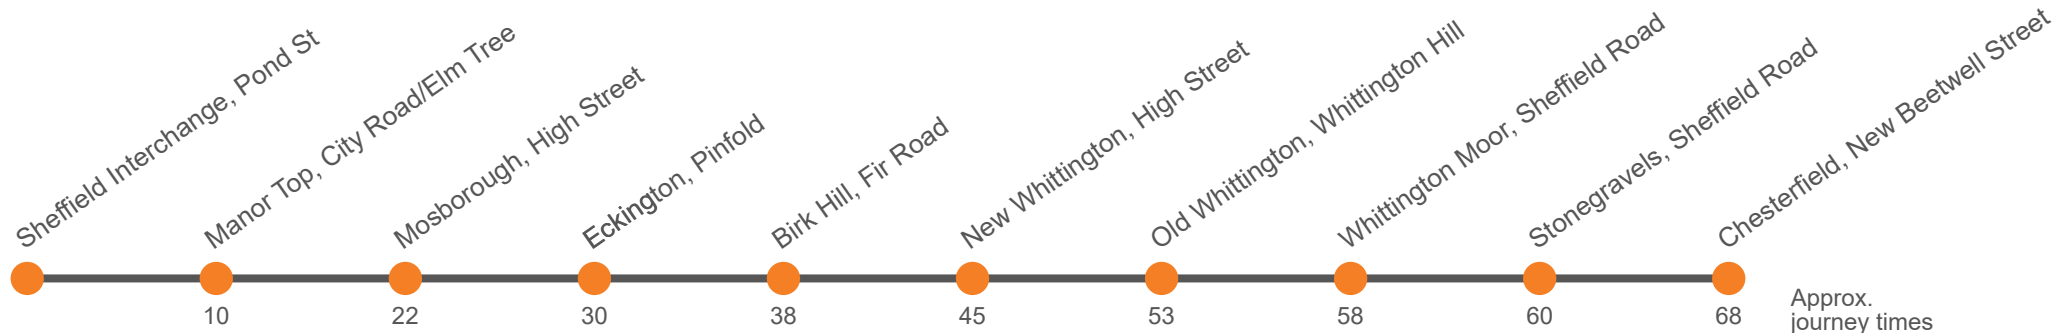

Monday to Friday (continued)

Service:	25	50a	25	50	25	50a	25	50	25	50a	50	50a
New Whittington, Station Lane	1459	...	1534	...	1609	...	1647	...	1727	...	...	...
Sheffield Interchange, Stand D5		1434		1502		1537		1609		1648	1725	1805
Manor Top, City Road		1445		1518		1553		1626		1703	1740	1818
Mosborough, High Street		1458		1533		1608		1641		1718	1755	1831
Eckington, Bus Station, Stand 2 <i>arr</i>		1504		1540		1615		1648		1725	1802	1838
Eckington, Bus Station, Stand 2 <i>dep</i>		1505		1541		1616		1649		1726	1803	1839
Birk Hill, Fir Road				1551				1659			1812	
Eckington, Pasture Grove		1508				1620				1730		1842
Marsh Lane, Lightwood Road		1514				1626				1735		1847
New Whittington, The Wellington	1504	1522	1539	1559	1614	1634	1652	1707	1732	1744	1820	1856
Old Whittington, Burnbridge Rd/Potters Close												
Old Whittington, Bulls Head	1512	1528	1548	1608	1623	1641	1700	1715	1740	1751	1827	1902
Whittington Moor, Sheffield Rd, Football Stadium	1517	1534	1554	1614	1629	1647	1706	1721	1746	1756	1831	1907
Stonegravels, opp Bus Depot	1520	1537	1557	1617	1632	1650	1709	1724	1749	1759	1834	1909
Chesterfield, Cavendish Street, Stop U2												
Chesterfield, New Beetwell Street, Stop B9	1528	1545	1605	1625	1640	1658	1717	1732	1756	1806	1841	1916

This service receives some financial support from Derbyshire County Council