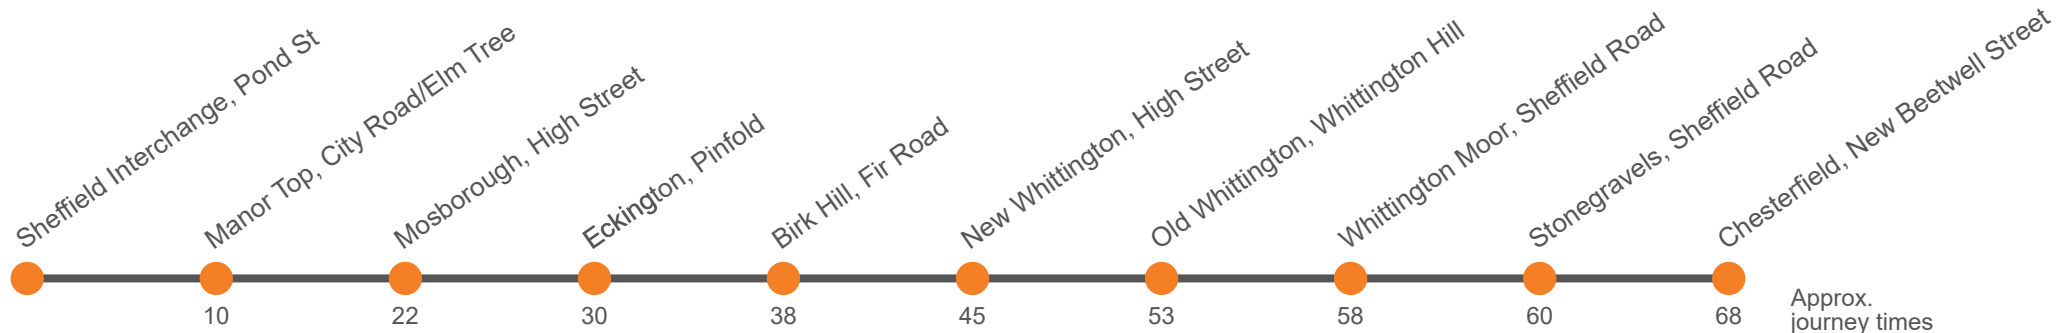

Saturday (continued)

Service:	50	25	50a	50	50a	50	50	50	50	50	50
New Whittington, Station Lane	...	1706	...	...	...	...	...	...	...	...	...
Sheffield Interchange, Stand D5	1608		1640	1708	1741	1811	1910	1950	2050	2150	2250
Manor Top, City Road	1619		1651	1719	1752	1822	1921	2000	2100	2200	2259
Mosborough, High Street	1631		1703	1731	1804	1834	1933	2011	2111	2211	2310
Eckington, Bus Station, Stand 2 <i>arr</i>	1637		1709	1737	1809	1839	1938	2016	2116	2216	2315
Eckington, Bus Station, Stand 2 <i>dep</i>	1638		1710	1738	1810	1840	1939	2017	2117	2217	2316
Birk Hill, Fir Road	1647			1747		1848	1946	2024	2124	2224	2323
Eckington, Pasture Grove			1713		1813						
Marsh Lane, Lightwood Road			1718		1818						
New Whittington, The Wellington	1655	1710	1726	1755	1826	1855	1953	2031	2131	2231	2330
Old Whittington, Burnbridge Rd/Potters Close											
Old Whittington, Bulls Head	1702	1717	1732	1802	1832	1902	2000	2037	2137	2237	2336
Whittington Moor, Sheffield Rd, Football Stadium	1706	1721	1736	1806	1836	1906	2004	2041	2141	2241	2340
Stonegravels, opp Bus Depot	1709	1724	1739	1809	1839	1908	2006	2043	2143	2243	2342
Chesterfield, Cavendish Street, Stop U2					1843						2346
Chesterfield, New Beetwell Street, Stop B9	1717	1732	1747	1817	...	1915	2013	2050	2150	2250	...

This service receives some financial support from Derbyshire County Council