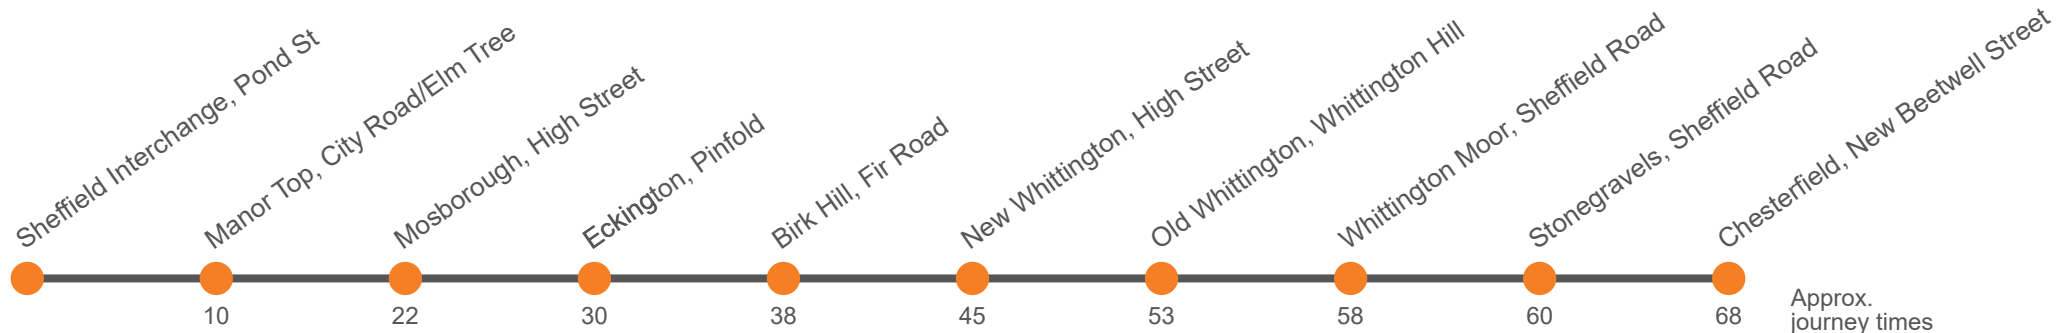

This service receives some financial support from Derbyshire County Council

Saturday (continued)

Service:	50	25	50a	25	50	25	50a	25	50	25	50a	25
New Whittington, Station Lane	...	1057	...	1127	...	1157	...	1227	...	1257	...	1327
Sheffield Interchange, Stand D5	1002		1036		1100		1135		1200		1235	
Manor Top, City Road	1011		1045		1110		1145		1210		1245	
Mosborough, High Street	1023		1057		1122		1157		1222		1257	
Eckington, Bus Station, Stand 2 <i>arr</i>	1029		1103		1128		1203		1228		1303	
Eckington, Bus Station, Stand 2 <i>dep</i>	1030		1104		1129		1204		1229		1304	
Birk Hill, Fir Road	1039				1139				1239			
Eckington, Pasture Grove			1107				1207				1307	
Marsh Lane, Lightwood Road			1112				1212				1312	
New Whittington, The Wellington	1047	1102	1120	1132	1147	1202	1220	1232	1247	1302	1320	1332
Old Whittington, Burnbridge Rd/Potters Close												
Old Whittington, Bulls Head	1056	1111	1126	1141	1156	1211	1226	1241	1256	1311	1326	1341
Whittington Moor, Sheffield Rd, Football Stadium	1101	1116	1131	1146	1201	1216	1231	1246	1301	1316	1331	1346
Stonegravels, opp Bus Depot	1104	1119	1134	1149	1204	1219	1234	1249	1304	1319	1334	1349
Chesterfield, Cavendish Street, Stop U2												
Chesterfield, New Beetwell Street, Stop B9	1112	1127	1142	1157	1212	1227	1242	1257	1312	1327	1342	1357

This service receives some financial support from Derbyshire County Council

25/50/50A

Sheffield - Chesterfield via Eckington and New Whittington

Effective from: 29/10/2023

Stagecoach Yorkshire

Saturday (continued)