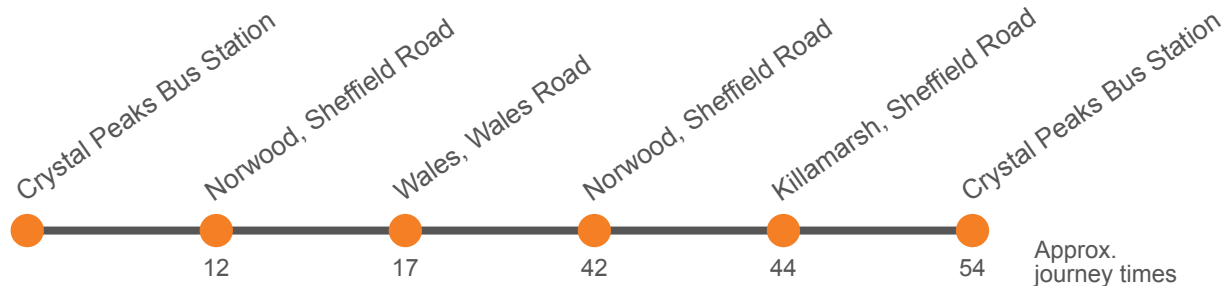

Hol Runs during School Holidays Only

Sch Runs on Schooldays Only

Monday to Friday (continued)

Service:	26
<b>Crystal Peaks Bus Station, Stop CP2</b>	<b>1745</b>
Holbrook, Station Road	
Norwood, Roundabout	1757
Wales, Lodge Hill Drive	1802
Wales Comprehensive School	
Kiveton Park, Station Road	1806
Harthill, Union Street	1817
Harthill, Union Street	
Kiveton Park, Station Road	
Wales, Church Street	
Norwood, Roundabout	1823
Killamarsh, Sheffield Rd, Bridge Street	1825
Crystal Peaks Bus Station, Stop CP2	...