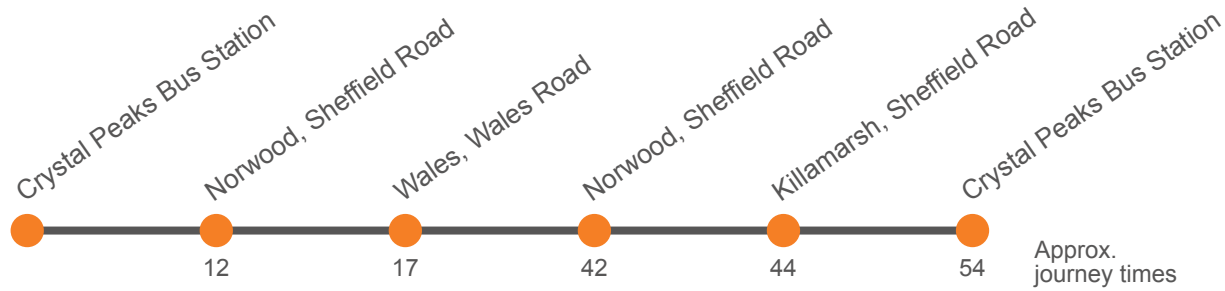

Hol Runs during School Holidays Only

Sch Runs on Schooldays Only

Monday to Friday (continued)

Service:	26
<b>Crystal Peaks Bus Station, Stop CP2</b>	<b>1745</b>
Holbrook, Station Road	
Norwood, Roundabout	1757
Wales, Lodge Hill Drive	1802
Wales Comprehensive School	
Kiveton Park, Station Road	1806
Harthill, Union Street	1817
Harthill, Union Street	
Kiveton Park, Station Road	
Wales, Church Street	
Norwood, Roundabout	1823
Killamarsh, Sheffield Rd, Bridge Street	1825
Crystal Peaks Bus Station, Stop CP2	...