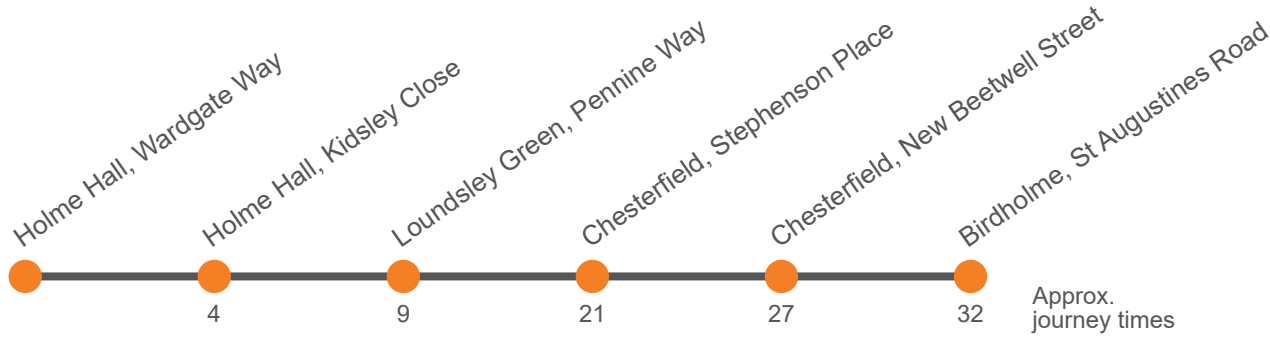

Sunday

Holme Hall, Cauldron Drive	0815	0915	1015	1045	Then at these mins past the hour	15	45	until	1515	1545	1615	1715	1815	1915
Holme Hall, Brushfield Road	0819	0919	1019	1049		19	49		1519	1549	1619	1719	1819	1919
Loundsley Green, Pennine Way	0824	0924	1024	1054		24	54		1524	1554	1624	1724	1824	1924
Chesterfield, Stephenson Place, Stop K1 <i>arr</i>	0832	0932	1032	1102		32	02		1532	1602	1632	1732	1832	1932
Chesterfield, Stephenson Place, Stop K1 <i>dep</i>	0834	0934	1034	1104		34	04		1534	1604	1634	1734	1834	1934
Chesterfield, New Beetwell Street, Stop B13	0838	0938	1038	1108		38	08		1538	1608	1638	1738	1838	1938
Birdholme, St Augustines Avenue	0843	0943	1043	1113		43	13		1543	1613	1643	1743	1843	1943

Sunday (continued)

Holme Hall, Cauldron Drive	2015	2115	2215
Holme Hall, Brushfield Road	2019	2119	2219
Loundsley Green, Pennine Way	2024	2124	2224
Chesterfield, Stephenson Place, Stop K1 <i>arr</i>	2032	2132	2232
Chesterfield, Stephenson Place, Stop K1 <i>dep</i>	2034	2134	2234
Chesterfield, New Beetwell Street, Stop B13	2038	2138	2238
Birdholme, St Augustines Avenue	2043	2143	2243