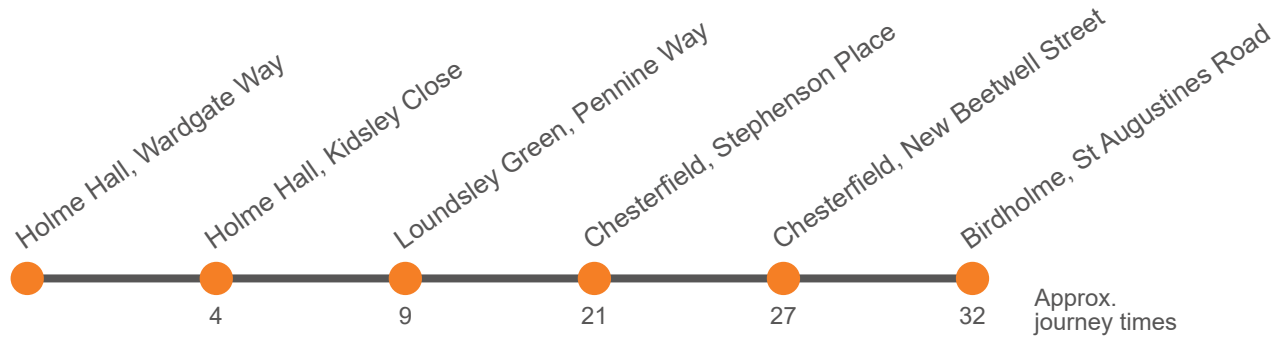

This service is partly funded by the Department for Transport through its Bus Service Improvement Plan Award to Derbyshire County Council

Sunday

Birdholme, St Augustines Avenue	0844	0944	1044	1114	1144		14 44		1444	1514	1544	1614	1644
Grangewood Farm, Harehill Road	0848	0948	1048	1118	1148		18 48		1448	1518	1548	1618	1648
Boythorpe, The Whitecotes	0852	0952	1052	1122	1152		22 52		1452	1522	1552	1622	1652
Chesterfield, New Beetwell Street, Stop B4	0857	0957	1057	1127	1157		27 57		1457	1527	1557	1627	1657
Chesterfield, Knifesmithgate Stop L1 <i>arr</i>	0900	1000	1100	1130	1200	Then at	30 00	until	1500	1530	1600	1630	1700
Chesterfield, Knifesmithgate Stop L1 <i>dep</i>	0902	1002	1102	1132	1202	these	32 02		1502	1532	1602	1632	1702
Loundsley Green, Pennine Way	0909	1009	1109	1139	1209	mins	39 09		1509	1539	1609	1639	1709
Holme Hall, Cauldron Drive	0914	1014	1114	1144	1214	past	44 14		1514	1544	1614	1644	1714
Holme Hall, Brushfield Road	the	1647	...
						hour							

Sunday (continued)

Birdholme, St Augustines Avenue	1744	1844	1944	2044	2144	2244
Grangewood Farm, Harehill Road	1748	1848	1948	2048	2148	2248
Boythorpe, The Whitecotes	1752	1852	1952	2052	2152	2252
Chesterfield, New Beetwell Street, Stop B4	1757	1857	1957	2057	2157	2257
Chesterfield, Knifesmithgate Stop L1 <i>arr</i>	1800	1900	2000	2100	2200	2300
Chesterfield, Knifesmithgate Stop L1 <i>dep</i>	1802	1902	2002	2102	2202	2302
Loundsley Green, Pennine Way	1809	1909	2009	2109	2209	2309
Holme Hall, Cauldron Drive	1814	1914	2014	2114	2214	2314
Holme Hall, Brushfield Road	2317