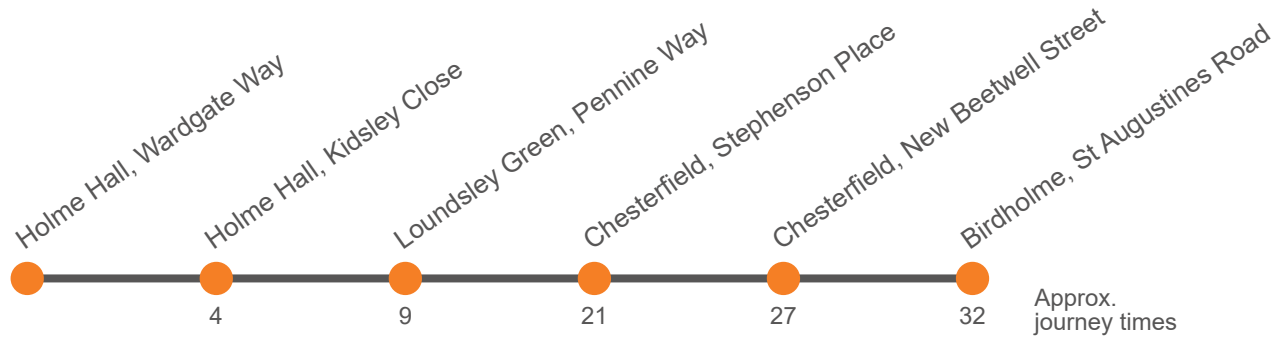

Saturday (continued)

Holme Hall, Cauldron Drive	1615	1635	1655	1715	1745	1815	1845	1915	1945	2015	2045	2115
Holme Hall, Brushfield Road	1619	1639	1659	1719	1749	1819	1849	1919	1949	2019	2049	2119
Loundsley Green, Pennine Way	1624	1644	1704	1724	1754	1824	1854	1924	1954	2024	2054	2124
Chesterfield, Stephenson Place, Stop K1 <i>arr</i>	1632	1652	1712	1732	1802	1832	1902	1932	2002	2032	2102	2132
Chesterfield, Stephenson Place, Stop K1 <i>dep</i>	1634	1654	1714	1734	1804	1834	1904	1934	2004	2034	2104	2134
Chesterfield, New Beetwell Street, Stop B13 <i>arr</i>	1638	1658	1718	1738	1808	1838	1908	1938	2008	2038	2108	2138
Chesterfield, New Beetwell Street, Stop B13 <i>dep</i>	1638	1658	1718	1738	1808	1838	1908	1938	2008	2038	2108	2138
Birdholme, St Augustines Avenue	1643	1703	1723	1743	1813	1843	1913	1943	2013	2043	2113	2143

Saturday (continued)

Holme Hall, Cauldron Drive	2215
Holme Hall, Brushfield Road	2219
Loundsley Green, Pennine Way	2224
Chesterfield, Stephenson Place, Stop K1 <i>arr</i>	2232
Chesterfield, Stephenson Place, Stop K1 <i>dep</i>	2234
Chesterfield, New Beetwell Street, Stop B13 <i>arr</i>	2238
Chesterfield, New Beetwell Street, Stop B13 <i>dep</i>	2238
Birdholme, St Augustines Avenue	2243

This service is partly funded by the Department for Transport through its Bus Service Improvement Plan Award to Derbyshire County Council