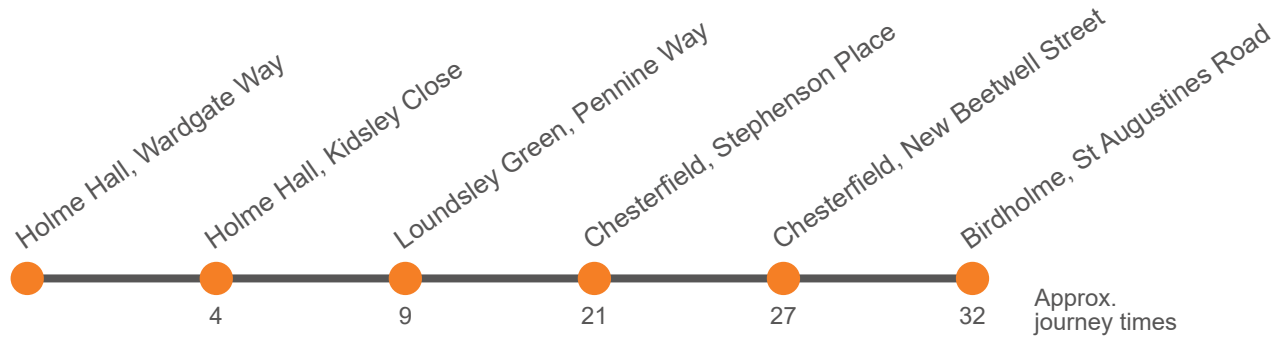

Sunday

Holme Hall, Cauldron Drive	0813	0913	1013	1043	Then at these mins past the hour	13 43	until	1513	1543	1615	1715	1815	1915
Holme Hall, Brushfield Road	0817	0917	1017	1047		17 47		1517	1547	1619	1719	1819	1919
Loundsley Green, Pennine Way	0822	0922	1022	1052		22 52		1522	1552	1624	1724	1824	1924
Chesterfield, Stephenson Place, Stop K1 <i>arr</i>	0830	0930	1030	1100		30 00		1530	1600	1632	1732	1832	1932
Chesterfield, Stephenson Place, Stop K1 <i>dep</i>	0832	0932	1032	1102		32 02		1532	1602	1634	1734	1834	1934
Chesterfield, New Beetwell Street, Stop B13	0836	0936	1036	1106		36 06		1536	1606	1638	1738	1838	1938
Birdholme, St Augustines Avenue	0841	0941	1041	1111		41 11		1541	1611	1643	1743	1843	1943

Sunday (continued)

Holme Hall, Cauldron Drive	2015	2115	2215
Holme Hall, Brushfield Road	2019	2119	2219
Loundsley Green, Pennine Way	2024	2124	2224
Chesterfield, Stephenson Place, Stop K1 <i>arr</i>	2032	2132	2232
Chesterfield, Stephenson Place, Stop K1 <i>dep</i>	2034	2134	2234
Chesterfield, New Beetwell Street, Stop B13	2038	2138	2238
Birdholme, St Augustines Avenue	2043	2143	2243

This service is partly funded by the Department for Transport through its Bus Service Improvement Plan Award to Derbyshire County Council