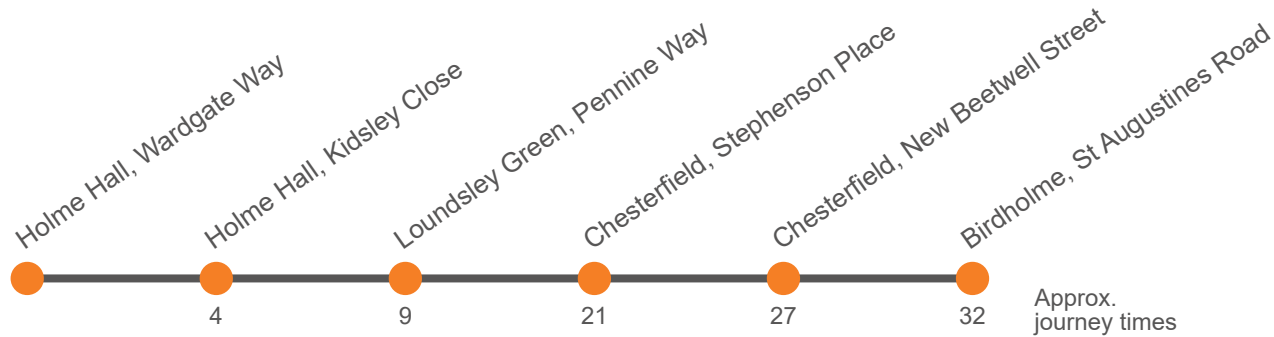

Monday to Friday (continued)

Holme Hall, Cauldron Drive	1641	1701	1719	1737	1757	1815	1845	1915	1945	2015	2045	2115
Holme Hall, Brushfield Road	1646	1706	1724	1742	1801	1819	1849	1919	1949	2019	2049	2119
Loundsley Green, Pennine Way	1651	1711	1729	1747	1806	1824	1854	1924	1954	2024	2054	2124
Chesterfield, Stephenson Place, Stop K1 <i>arr</i>	1701	1721	1739	1757	1814	1832	1902	1932	2002	2032	2102	2132
Chesterfield, Stephenson Place, Stop K1 <i>dep</i>	1704	1724	1743	1802	...	1834	1904	1934	2004	2034	2104	2134
Chesterfield, New Beetwell Street, Stop B13 <i>arr</i>	1709	1729	1748	1807	...	1838	1908	1938	2008	2038	2108	2138
Chesterfield, New Beetwell Street, Stop B13 <i>dep</i>	1710	1730	1748	1808	...	1838	1908	1938	2008	2038	2108	2138
Birdholme, St Augustines Avenue	1715	1735	1753	1813	...	1843	1913	1943	2013	2043	2113	2143

Monday to Friday (continued)

Holme Hall, Cauldron Drive	2215
Holme Hall, Brushfield Road	2219
Loundsley Green, Pennine Way	2224
Chesterfield, Stephenson Place, Stop K1 <i>arr</i>	2232
Chesterfield, Stephenson Place, Stop K1 <i>dep</i>	2234
Chesterfield, New Beetwell Street, Stop B13 <i>arr</i>	2238
Chesterfield, New Beetwell Street, Stop B13 <i>dep</i>	2238
Birdholme, St Augustines Avenue	2243

This service is partly funded by the Department for Transport through its Bus Service Improvement Plan Award to Derbyshire County Council