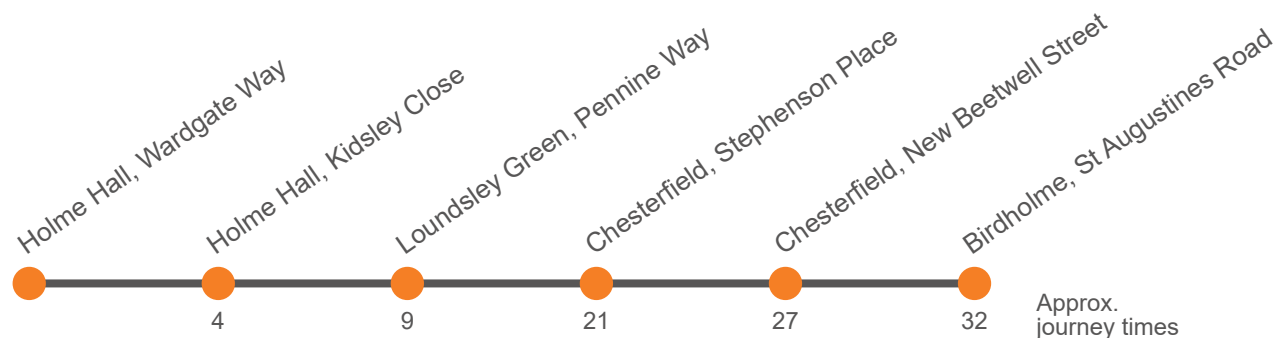

Monday to Friday

Holme Hall, Cauldron Drive	0608	0628	0648	0708	0728	0747	0804	0822	0841	0901	0921	0941
Holme Hall, Brushfield Road	0612	0632	0652	0712	0733	0752	0809	0827	0846	0906	0926	0946
Loundsley Green, Pennine Way	0617	0637	0657	0717	0738	0757	0814	0832	0851	0911	0931	0951
Chesterfield, Stephenson Place, Stop K1 <i>arr</i>	0625	0645	0705	0725	0747	0807	0824	0842	0901	0921	0941	1001
Chesterfield, Stephenson Place, Stop K1 <i>dep</i>	0627	0647	0707	0727	0749	0810	0828	0847	0906	0926	0946	1006
Chesterfield, New Beetwell Street, Stop B13 <i>arr</i>	0631	0651	0711	0731	0754	0815	0833	0852	0911	0931	0951	1011
Chesterfield, New Beetwell Street, Stop B13 <i>dep</i>	0631	0651	0713	0734	0756	0816	0836	0855	0914	0934	0954	1014
Birdholme, St Augustines Avenue	0636	0656	0718	0739	0801	0821	0841	0900	0919	0939	0959	1019

Monday to Friday (continued)

Holme Hall, Cauldron Drive	1001	1021	1041	Then at these mins past the hour	01	21	41	until	1441	1501	1521	1541	1601	1621
Holme Hall, Brushfield Road	1006	1026	1046		06	26	46		1446	1506	1526	1546	1606	1626
Loundsley Green, Pennine Way	1011	1031	1051		11	31	51		1451	1511	1531	1551	1611	1631
Chesterfield, Stephenson Place, Stop K1 <i>arr</i>	1021	1041	1101		21	41	01		1501	1521	1541	1601	1621	1641
Chesterfield, Stephenson Place, Stop K1 <i>dep</i>	1026	1046	1106		26	46	06		1506	1526	1546	1606	1626	1644
Chesterfield, New Beetwell Street, Stop B13 <i>arr</i>	1031	1051	1111		31	51	11		1511	1531	1551	1611	1631	1649
Chesterfield, New Beetwell Street, Stop B13 <i>dep</i>	1034	1054	1114		34	54	14		1514	1534	1554	1614	1632	1650
Birdholme, St Augustines Avenue	1039	1059	1119		39	59	19		1519	1539	1559	1619	1637	1655