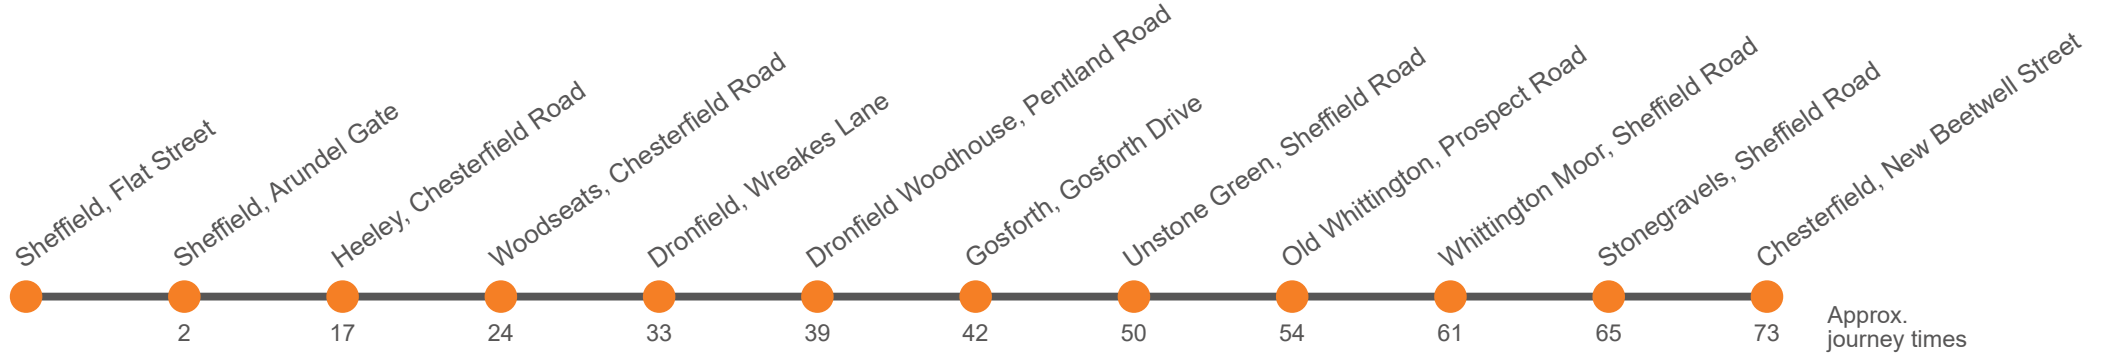

42/43/44

Sheffield - Dronfield - Chesterfield

Effective from: 27/10/2024

Stagecoach Yorkshire

Saturday

Service:	43	44	43	44	43	44	43	44	43	42	43	44
Sheffield, Flat Street FS3	0650	0723	0754	0824	0854	0924	0954	1009	1024	1039	1054	1109
Sheffield, Arundel Gate, Stop AG12	0652	0725	0756	0826	0856	0926	0956	1011	1026	1041	1056	1111
Heeley, Retail Park	0704	0737	0808	0838	0908	0938	1008	1024	1041	1056	1111	1127
Woodseats, Chesterfield Road	0709	0742	0813	0843	0913	0943	1014	1030	1047	1102	1117	1133
Meadowhead, Double Tree Hotel												
Dronfield, Wreakes Lane opp Westbrook House	0717		0821		0921		1022		1055		1126	
Dronfield Woodhouse, Pentland Road Shops	0723		0827		0927		1028		1101		1132	
Flyover, Gosforth Drive	0726		0830		0930		1031		1104		1135	
Jordanthorpe, Dyche Lane/Dyche Road		0749		0850		0950		1037				1141
Coal Aston, Methodist Church		0752		0853		0953		1040				1144
Coal Aston, Holmesdale Road		0755		0856		0956		1043				1147
Dronfield, Snape Hill Lane		0759		0901		1001		1048				1152
Dronfield, Green Lane bottom		0801		0904		1004		1051				1155
Unstone Green, Loundes Road	0734	0805	0838	0908	0938	1008	1039	1055	1112		1143	1159
Old Whittington, Prospect Road	0738	0809	0842	0912	0942	1012	1043	1059	1116		1147	1203
Whittington Moor, Sheffield Rd, Football Stadium	0743	0815	0848	0918	0948	1018	1050	1106	1123		1154	1210
Stonegravels, opp Bus Depot	0746	0818	0851	0921	0951	1021	1053	1109	1126		1157	1213
Chesterfield, Cavendish Street, Stop U2												
Chesterfield, New Beetwell Street, Stop B9	0754	0826	0859	0929	0959	1029	1101	1117	1134		1205	1221
Lowedges Road, opp The Grennel Mower	...	...	...	...	...	...	...	...	...	1112	...	...