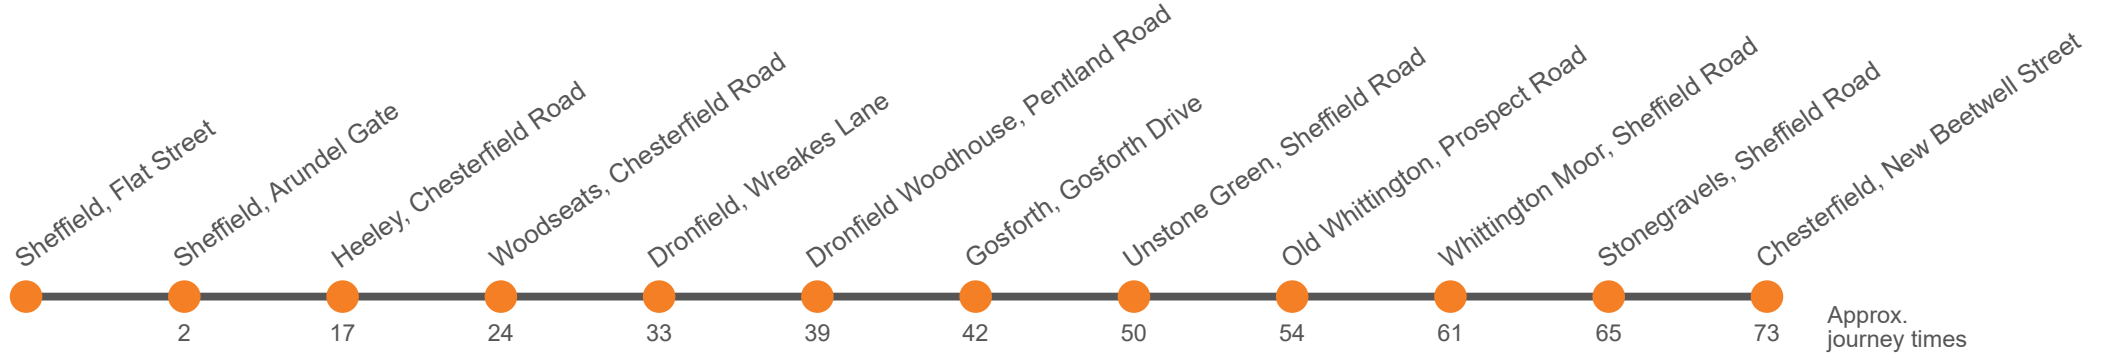

Monday to Friday (continued)

Service:	43	42	43	44	43	42	43	44	43	42	43	44
Sheffield, Flat Street FS3	1528	1547	1600	1616	1633	1651	1714	1734	1749	1806	1820	1837
Sheffield, Arundel Gate, Stop AG12	1531	1550	1603	1619	1636	1654	1717	1737	1752	1808	1822	1839
Heeley, Retail Park	1551	1610	1623	1640	1657	1715	1738	1758	1813	1827	1838	1855
Woodseats, Chesterfield Road	1559	1618	1631	1648	1705	1723	1746	1806	1820	1834	1844	1900
Meadowhead, Double Tree Hotel												
Dronfield, Wreakes Lane opp Westbrook House	1610		1642		1716		1757		1830		1853	
Dronfield Woodhouse, Pentland Road Shops	1617		1649		1723		1803		1836		1858	
Flyover, Gosforth Drive	1620		1652		1726		1806		1839		1901	
Jordanthorpe, Dyche Lane/Dyche Road				1657				1815				1907
Coal Aston, Methodist Church				1700				1818				1910
Coal Aston, Holmesdale Road				1703				1821				1913
Dronfield, Snape Hill Lane				1708				1826				1917
Dronfield, Green Lane bottom				1712				1829				1920
Unstone Green, Loundes Road	1629		1701	1717	1735		1815	1834	1848		1909	1925
Old Whittington, Prospect Road	1633		1705		1739		1819		1852		1913	1929
Sheepbridge, Cobnar Wood Close				1724				1839				
Newbold, Coniston Road End				1736				1845				
Whittington Moor, Sheffield Rd, Football Stadium	1641		1713	1744	1746		1826	1850	1858		1918	1934
Stonegravels, opp Bus Depot	1645		1717	1747	1749		1829	1853	1901		1921	1937
Chesterfield, Cavendish Street, Stop U2							1832	1857	1904		1924	1940
Chesterfield, New Beetwell Street, Stop B9	1653		1725	1754	1756		...	...	...		...	...
Lowedges Road, opp The Grennel Mower	...	1630	...	...	...	1735	...	...	...	1844	...	...