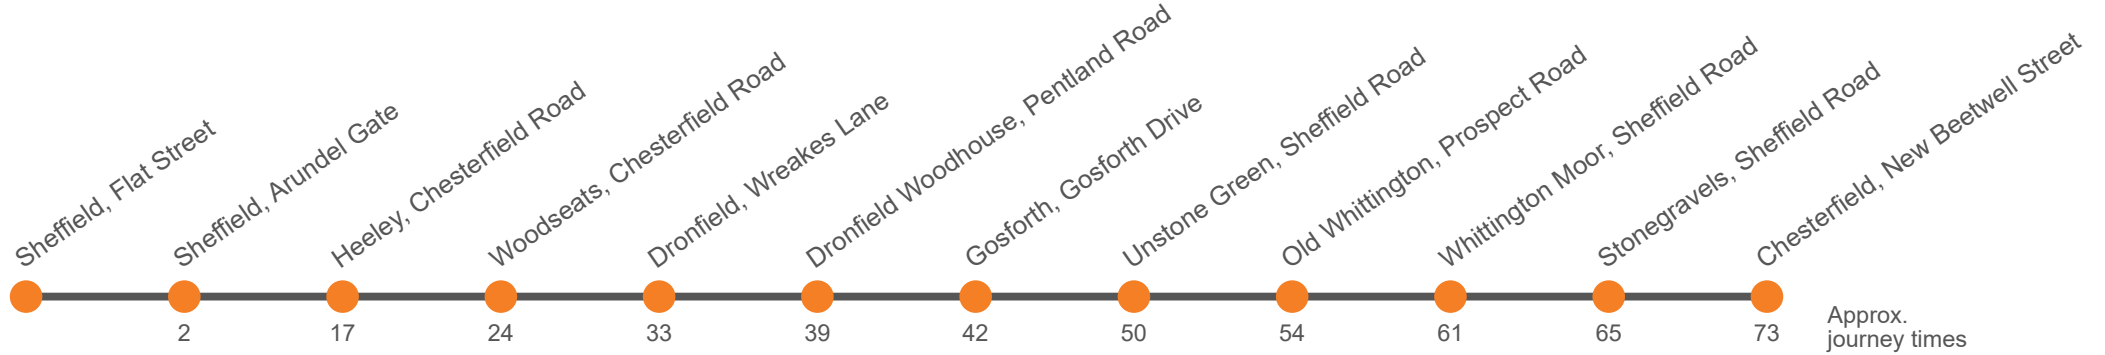

Monday to Friday

Service:	43	43	43	44	43	42	43	44	43	42	43	44
Sheffield, Flat Street FS3	0507	0601	0631	0646	0702	0717	0738	0755	0817	0835	0850	0906
Sheffield, Arundel Gate, Stop AG12	0509	0603	0633	0648	0704	0719	0740	0757	0819	0837	0852	0908
Heeley, Retail Park	0522	0615	0645	0701	0718	0734	0755	0812	0835	0853	0907	0922
Woodseats, Chesterfield Road	0526	0620	0650	0707	0725	0741	0802	0820	0842	0859	0914	0928
Meadowhead, Double Tree Hotel												
Dronfield, Wreakes Lane opp Westbrook House	0534	0629	0659		0734		0816		0853		0923	
Dronfield Woodhouse, Pentland Road Shops	0539	0635	0705		0741		0822		0859		0929	
Flyover, Gosforth Drive	0542	0638	0708		0744		0825		0902		0932	
Jordanthorpe, Dyche Lane/Dyche Road				0714				0833				0935
Coal Aston, Methodist Church				0717				0836				0938
Coal Aston, Holmesdale Road				0720				0839				0942
Dronfield, Snape Hill Lane				0726				0846				0948
Dronfield, Green Lane bottom				0729				0850				0951
Unstone Green, Loundes Road	0550	0647	0717	0734	0753		0836	0855	0910		0940	0956
Old Whittington, Prospect Road	0554	0652	0722	0739	0800		0842	0900	0914		0944	1000
Sheepbridge, Cobnar Wood Close												
Newbold, Coniston Road End												
Whittington Moor, Sheffield Rd, Football Stadium	0559	0657	0730	0747	0809		0851	0909	0923		0953	1008
Stonegravels, opp Bus Depot	0602	0700	0733	0750	0812		0854	0912	0926		0956	1011
Chesterfield, Cavendish Street, Stop U2	0605	0703										
Chesterfield, New Beetwell Street, Stop B9	...	...	0741	0758	0820		0902	0920	0934		1004	1019
Lowedges Road, opp The Grennel Mower	...	...	...	...	...	0752	...	...	...	0910	...	...