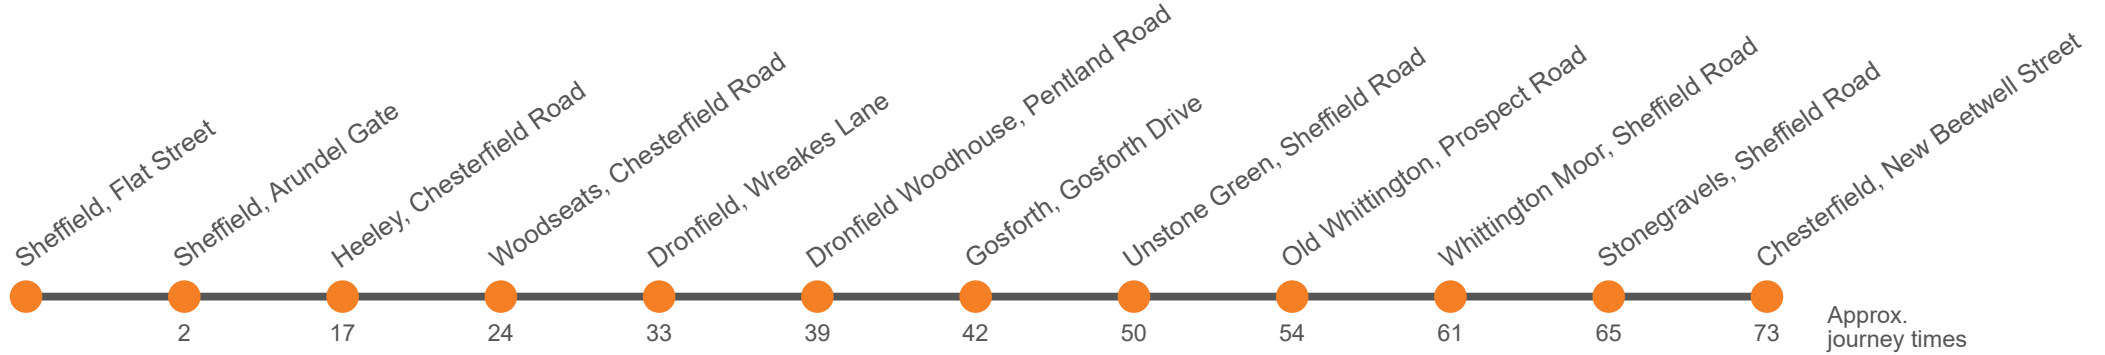

Sunday (continued)

Service:	43	44	43	44	43	43	44	43	43	44	43	44	43
Sheffield, Flat Street FS3	1519	1549	1619	1649	1719	1754	1825	1855	1955	2030	2100	2235	2305
Sheffield, Arundel Gate, Stop AG12	1521	1551	1621	1651	1721	1756	1827	1857	1957	2032	2102	2237	2307
Heeley, Retail Park	1535	1605	1635	1705	1735	1809	1840	1910	2010	2045	2115	2250	2320
Woodseats, Chesterfield Road	1540	1610	1640	1710	1740	1814	1845	1915	2015	2049	2119	2254	2324
Dronfield, Wreakes Lane opp Westbrook House	1549		1649		1748	1822		1923	2022		2126		2330
Dronfield Woodhouse, Pentland Road Shops	1554		1654		1753	1827		1928	2027		2131		2335
Flyover, Gosforth Drive	1557		1657		1756	1830		1931	2030		2134		2338
Jordanthorpe, Dyche Lane/Dyche Road		1617		1717			1852			2056		2300	
Coal Aston, Methodist Church		1620		1720			1855			2059		2303	
Coal Aston, Holmesdale Road		1623		1723			1858			2102		2306	
Dronfield, Snape Hill Lane		1627		1727			1902			2106		2309	
Dronfield, Green Lane bottom		1629		1729			1904			2108		2311	
Unstone Green, Loundes Road	1605	1633	1705	1733	1804	1838	1908	1938	2037	2112	2141	2315	2345
Old Whittington, Prospect Road	1609	1637	1709	1737	1808	1842	1912	1942	2041	2116	2145	2319	2349
Whittington Moor, Sheffield Rd, Football Stadium	1614	1642	1714	1742	1813	1847	1917	1947	2046	2121	2150	2324	2354
Stonegravels, opp Bus Depot	1617	1645	1717	1745	1816	1850	1920	1950	2049	2124	2153	2326	2356
Chesterfield, Cavendish Street, Stop U2	1620	1648	1720	1748	1819	1853	1923	1953	2052	2127	2156	2329	2359