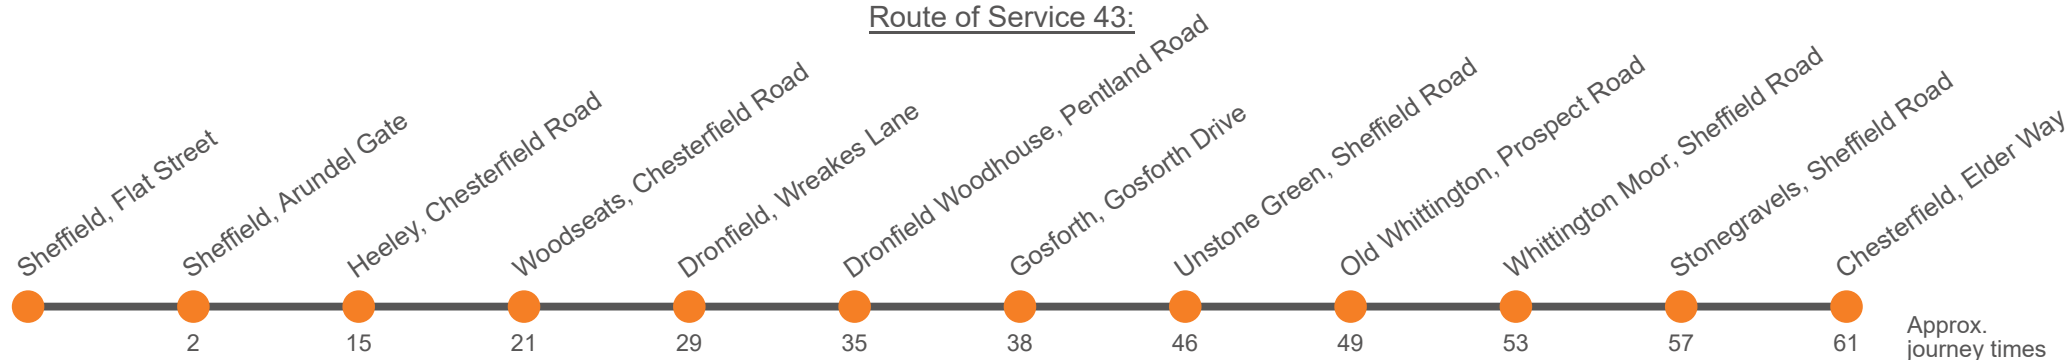

Route of Service 43:

Saturday

Service:	43	44	43	43	44	43	44	43	43	44	43	43	44
Sheffield, Flat Street,	0656	0726	0756	0826	0856	0926	0956	1016	1036	1056	1116	1136	1156
Sheffield, Arundel Gate, Stop AG12	0658	0728	0758	0828	0858	0928	0958	1018	1038	1058	1118	1138	1158
Heeley, Retail Park	0710	0740	0810	0840	0909	0940	1011	1031	1051	1111	1131	1151	1211
Woodseats, Chesterfield Road	0715	0745	0815	0845	0915	0946	1017	1037	1057	1117	1137	1157	1217
Dronfield, Westbrook House	0724		0825	0855		0955		1046	1106		1146	1206	
Dronfield Woodhouse, Pentland Road Shops	0730		0831	0901		1001		1052	1112		1152	1212	
Flyover, Gosforth Drive	0733		0834	0904		1004		1055	1115		1155	1215	
Jordanthorpe, Dyche Lane/Dyche Road		0752			0922		1024			1124			1224
Coal Aston, Methodist Church		0755			0925		1027			1127			1227
Coal Aston, Holmesdale Road		0759			0929		1031			1131			1231
Dronfield, Snape Hill Lane		0803			0933		1035			1135			1235
Dronfield, Green Lane bottom		0806			0936		1038			1138			1238
Unstone Green, Loundes Road	0741	0810	0843	0913	0940	1013	1042	1104	1124	1142	1204	1224	1242
Old Whittington, Prospect Road	0744	0813	0846	0916	0943	1016	1045	1107	1127	1145	1207	1227	1245
Whittington Moor, Lidl	0748	0818	0851	0921	0948	1021	1050	1112	1132	1150	1212	1232	1250
Stonegravels, opp Bus Depot	0752	0822	0855	0925	0952	1026	1055	1117	1137	1155	1217	1237	1255
Chesterfield, New Beetwell Street, Stop B9		0831	0904	0934	1001	1035	1104	1126	1146	1204	1226	1246	1304
Chesterfield, Elder Way	0757	...	...	...	...	...	...	...	...	...	...	...	...
Dronfield Railway Station	...	...	...	...	...	...	...	...	...	...	...	...	...