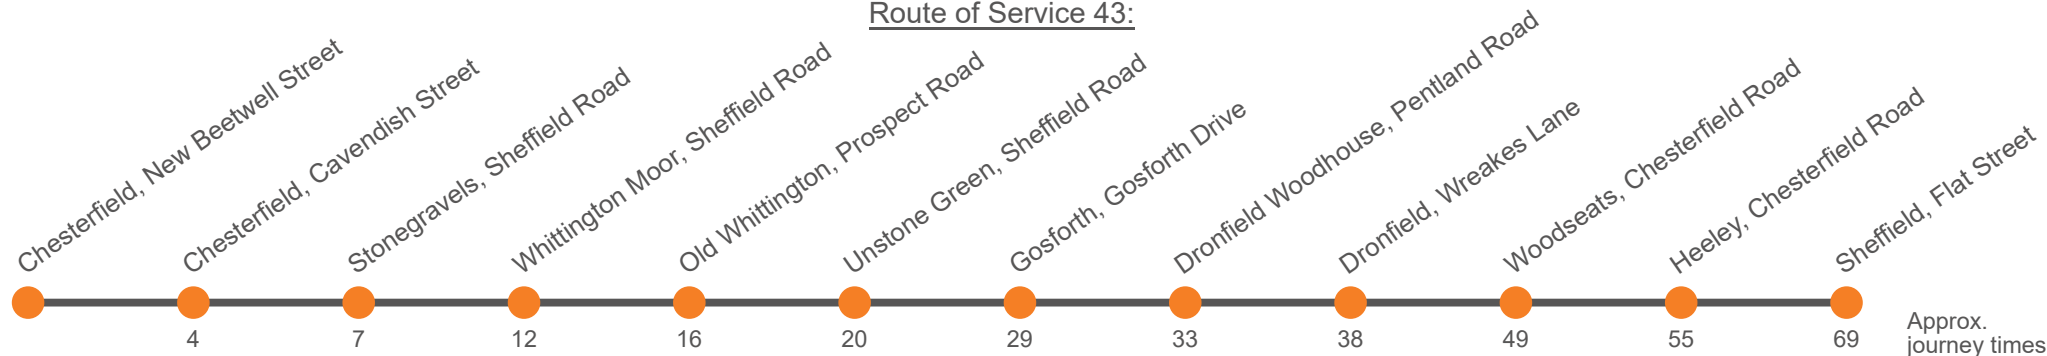

Route of Service 43:

Monday to Friday (continued)

Service:	44	43	43	44	43	43
Brampton, Barrell Inn	...	...	...	...	...	...
Chesterfield, New Beetwell Street, Stop B2	...	...	...	...	...	...
Chesterfield, Cavendish Street, Stop T2	...	1953	2053	...	2203	2259
Stonegravels, Bus Depot	...	1956	2056	...	2206	2302
Whittington Moor, Lidl	...	2000	2100	...	2210	2306
Old Whittington, Prospect Road	...	2004	2104	...	2214	2310
Newbold, Coniston Road End	...			...		
Sheepbridge, Cobnar Wood Close	...			...		
Unstone Green, Loundes Road	...	2007	2107	...	2217	2313
Flyover, Gosforth Drive	...	2015	2115	...	2225	2321
Dronfield Woodhouse, Balmoral Crescent	...	2018	2118	...	2228	2323
Dronfield, Wreakes Lane	...	2023	2123	...	2233	2327
Meadowhead, Chesterfield Road South	...			...		
Dronfield, Green Lane bottom	...			...		
Dronfield, Railway Station	1943			2143		
Dronfield, Snape Hill Lane	1945			2145		
Coal Aston, Holmesdale Road	1949			2149		
Coal Aston, Dyche Lane	1953			2153		
Jordanthorpe, Dyche Lane/Batemoor Rd	1956			2156		
Woodseats, Library	2003	2033	2133	2203	2243	
Heeley, Retail Park	2008	2038	2138	2208	2248	
Sheffield, Flat Street,	2020	2050	2150	2220	2300	
Dronfield, Bowshaw Inn, Sheffield Rd	...	...	...	...	...	2331