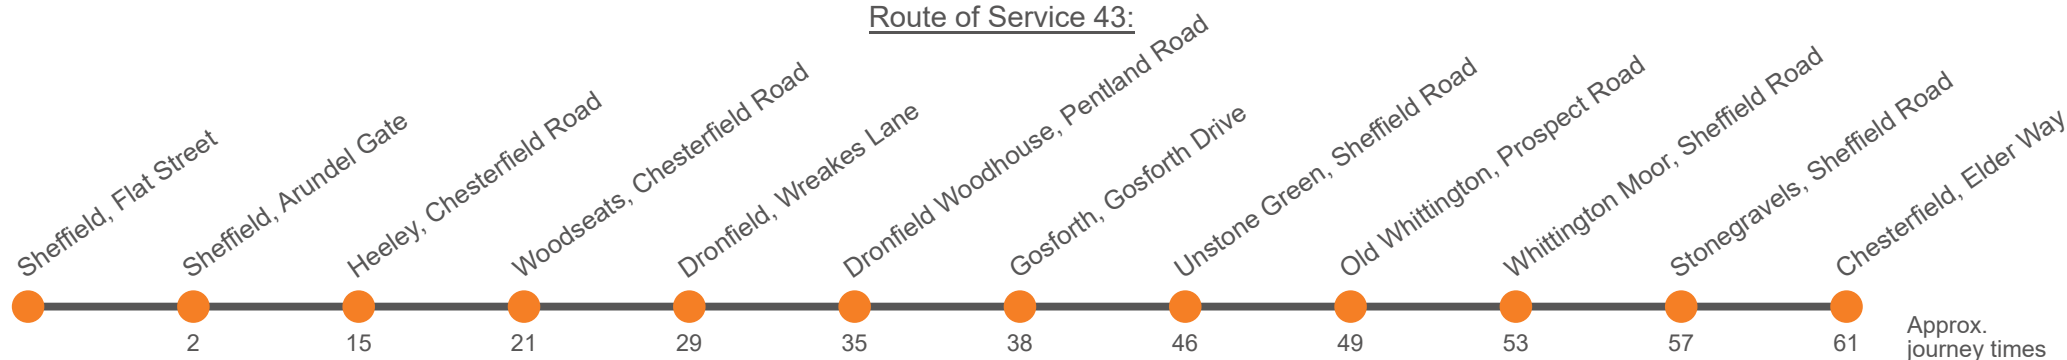

Route of Service 43:

Saturday (continued)

Service:	44	43	43	44	43	43	43	44	43	43	44	43
Sheffield, Flat Street,	1649	1709	1745	1805	1825	1910	2000	2025	2055	2155	2225	2305
Sheffield, Arundel Gate, Stop AG12	1651	1711	1747	1807	1827	1912	2002	2027	2057	2157	2227	2307
Heeley, Retail Park	1706	1725	1801	1820	1840	1925	2015	2040	2110	2210	2240	2318
Woodseats, Chesterfield Road	1712	1731	1807	1826	1846	1931	2021	2046	2116	2216	2246	2323
Dronfield, Westbrook House		1741	1816		1855	1939	2029		2124	2224		2331
Dronfield Woodhouse, Pentland Road Shops		1747	1822		1901	1944	2034		2129	2229		2336
Flyover, Gosforth Drive		1750	1825		1904	1947	2037		2132	2232		2339
Jordanthorpe, Dyche Lane/Dyche Road	1719			1833				2050			2250	
Coal Aston, Methodist Church	1722			1836				2053			2253	
Coal Aston, Holmesdale Road	1726			1840				2056			2256	
Dronfield, Snape Hill Lane	1730			1843				2100			2300	
Dronfield, Green Lane bottom	1733			1846								
Unstone Green, Loundes Road	1737	1758	1833	1850	1912	1955	2045		2140	2240		2347
Old Whittington, Prospect Road	1740	1801	1836	1853	1915	1958	2048		2143	2243		2350
Whittington Moor, Lidl	1745	1806	1841	1857	1919	2002	2052		2147	2247		2354
Stonegravels, opp Bus Depot	1749	1810	1845	1901	1923	2006	2056		2151	2251		2358
Chesterfield, New Beetwell Street, Stop B9												
Chesterfield, Elder Way	1753	1814	1849	1905	1927	2010	2100		2155	2255		0001
Dronfield Railway Station	...	...	...	...	...	...	...	2102	...	...	2302	...