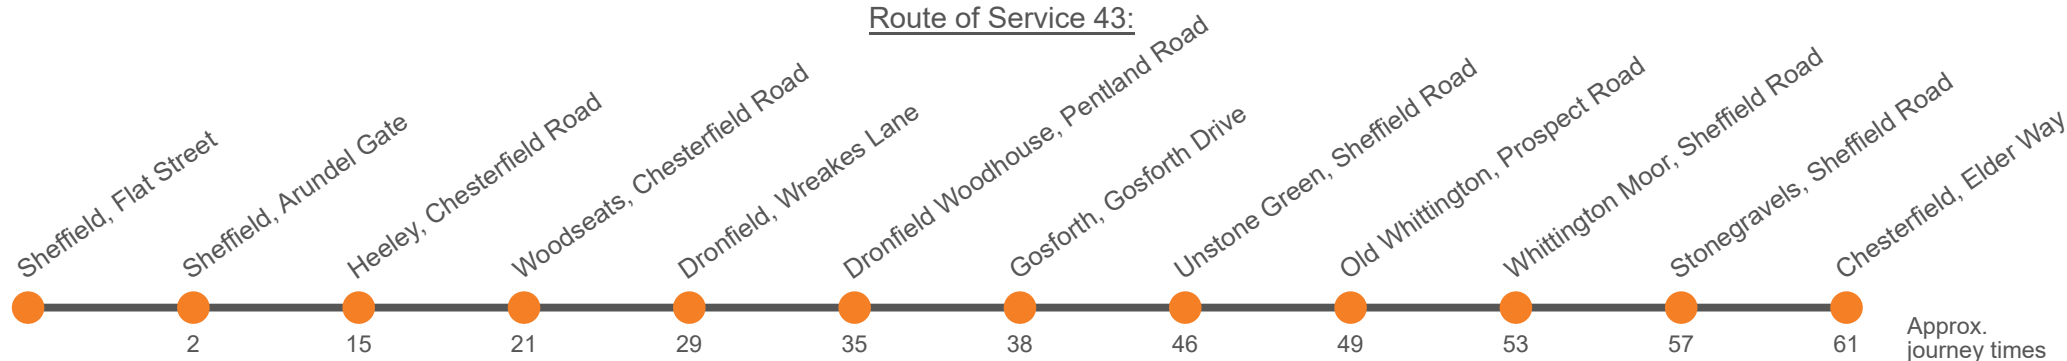

Route of Service 43:

Approx. journey times

Sunday (continued)

Service:	44	43	44	43	43	44	43	43	44	43	44	43
Sheffield, Flat Street,	1550	1616	1650	1716	1755	1825	1855	1955	2025	2105	2223	2235
Sheffield, Arundel Gate, Stop AG12	1552	1618	1652	1718	1757	1827	1857	1957	2027	2107	2225	2237
Heeley, Retail Park	1605	1631	1705	1731	1809	1839	1909	2009	2038	2119	2235	2247
Woodseats, Chesterfield Road	1611	1637	1711	1737	1814	1844	1914	2014	2043	2124	2240	2252
Dronfield, Westbrook House		1646		1746	1823		1923	2022		2132		2259
Dronfield Woodhouse, Pentland Road Shops		1651		1751	1828		1928	2027		2137		2304
Flyover, Gosforth Drive		1654		1754	1831		1931	2030		2140		2307
Jordanthorpe, Dyche Lane/Dyche Road	1619		1719			1851			2050		2247	
Coal Aston, Methodist Church	1622		1722			1854			2053		2250	
Coal Aston, Holmesdale Road	1626		1726			1858			2057		2254	
Dronfield, Snape Hill Lane	1629		1729			1901			2100		2257	
Unstone Green, Loundes Road		1702		1802	1839		1939	2038		2148		2315
Old Whittington, Prospect Road		1705		1805	1842		1942	2041		2151		2318
Whittington Moor, Lidl		1709		1809	1846		1946	2045		2155		2322
Stonegravels, opp Bus Depot		1713		1813	1850		1950	2049		2159		2326
Chesterfield, Elder Way		1717		1817	1854		1954	2053		2203		2330
Dronfield Railway Station	1631	...	1731	...	...	1903	...	...	2102	...	2259	...