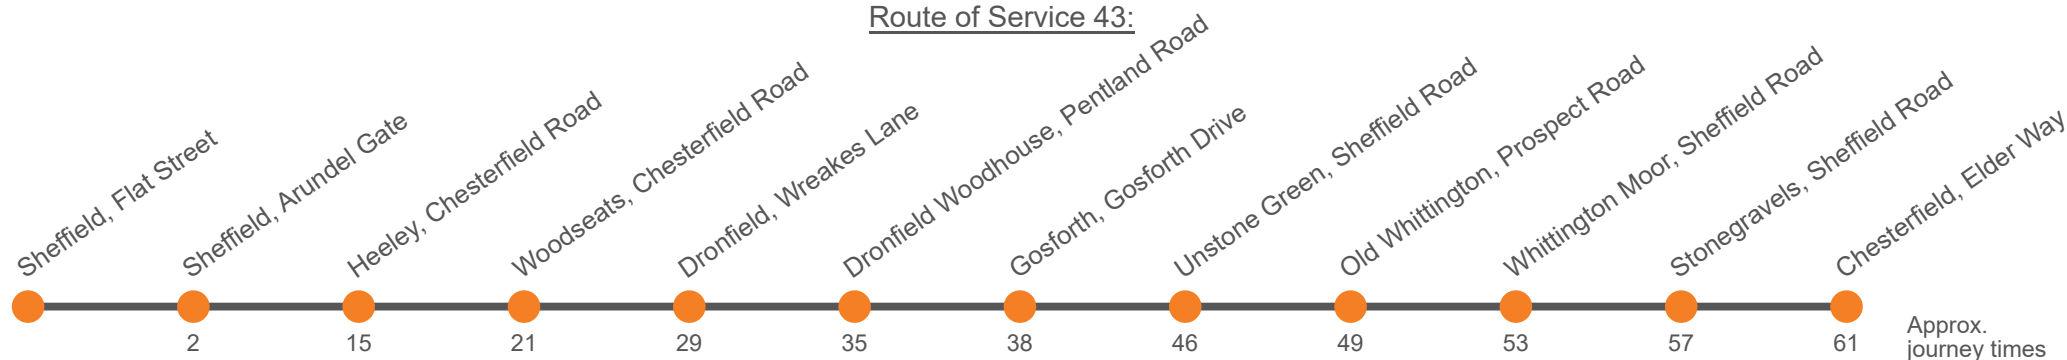

Route of Service 43:

Monday to Friday (continued)

Service:	43	44	43	43	44	43	43	44	43	43	44	43	43
Sheffield, Flat Street,	1438	1501	1522	1543	1604	1625	1646	1707	1728	1755	1820	1840	1920
Sheffield, Arundel Gate, Stop AG12	1440	1503	1524	1545	1606	1627	1648	1709	1730	1757	1822	1842	1922
Heeley, Retail Park	1456	1519	1541	1603	1624	1646	1709	1731	1750	1816	1838	1855	1935
Woodseats, Chesterfield Road	1504	1527	1549	1612	1633	1655	1718	1740	1758	1823	1844	1902	1941
Dronfield, Westbrook House	1514		1600	1623		1706	1729		1808	1832		1911	1949
Dronfield Woodhouse, Pentland Road Shops	1520		1606	1629		1712	1735		1814	1838		1916	1954
Flyover, Gosforth Drive	1523		1609	1632		1715	1738		1817	1841		1919	1957
Jordanthorpe, Dyche Lane/Dyche Road		1535			1642			1749			1851		
Coal Aston, Methodist Church		1539			1646			1753			1854		
Coal Aston, Holmesdale Road		1543			1650			1757			1857		
Dronfield, Snape Hill Lane		1547			1654			1800			1900		
Dronfield, Green Lane bottom		1551			1658			1803			1903		
Unstone Green, Loundes Road	1533	1557	1619	1642	1704	1724	1747	1808	1825	1849	1910	1927	2005
Old Whittington, Prospect Road	1536		1622	1645		1728	1750		1828	1852	1913	1930	2008
Sheepbridge, Cobnar Wood Close		1605			1710			1814					
Newbold, Coniston Road End		1612			1717			1821					
Whittington Moor, Lidl	1541	1617	1628	1651	1722	1734	1755	1826	1833	1857	1917	1934	2012
Stonegravels, opp Bus Depot	1546	1622	1633	1656	1727	1739	1800	1831	1838	1901	1921	1938	2016
Chesterfield, New Beetwell Street, Stop B9	1555	1631	1642	1705	1736	1748							
Chesterfield, Elder Way	...	...	...	...	...	...	1805	1836	1843	1905	1925	1942	2020
Dronfield Railway Station	...	...	...	...	...	...	...	...	...	...	...	...	...