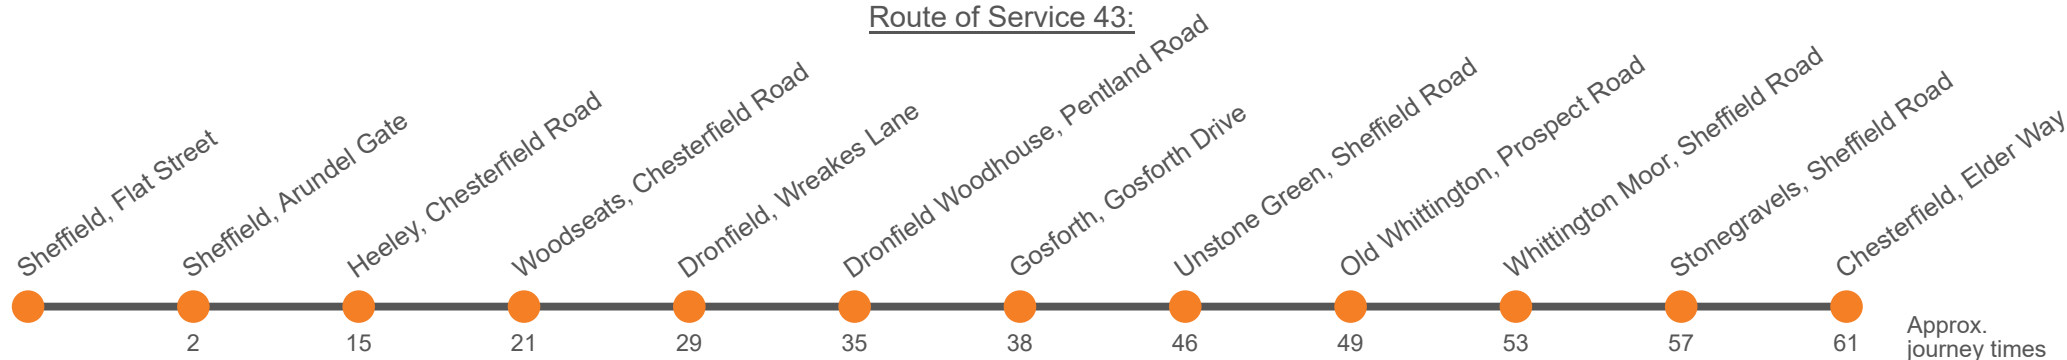

Route of Service 43:

Monday to Friday (continued)

Service:	43	44	43	43	44	43
Sheffield, Flat Street,	2000	2025	2055	2155	2225	2305
Sheffield, Arundel Gate, Stop AG12	2002	2027	2057	2157	2227	2307
Heeley, Retail Park	2015	2040	2110	2210	2240	2318
Woodseats, Chesterfield Road	2021	2046	2116	2216	2246	2323
Dronfield, Westbrook House	2029		2124	2224		2331
Dronfield Woodhouse, Pentland Road Shops	2034		2129	2229		2336
Flyover, Gosforth Drive	2037		2132	2232		2339
Jordanthorpe, Dyche Lane/Dyche Road		2050			2250	
Coal Aston, Methodist Church		2053			2253	
Coal Aston, Holmesdale Road		2056			2256	
Dronfield, Snape Hill Lane		2100			2300	
Dronfield, Green Lane bottom						
Unstone Green, Loundes Road	2045		2140	2240		2347
Old Whittington, Prospect Road	2048		2143	2243		2350
Sheepbridge, Cobnar Wood Close						
Newbold, Coniston Road End						
Whittington Moor, Lidl	2052		2147	2247		2354
Stonegravels, opp Bus Depot	2056		2151	2251		2357
Chesterfield, New Beetwell Street, Stop B9						
Chesterfield, Elder Way	2100		2155	2255		0001
Dronfield Railway Station	...	2102	...	...	2302	...