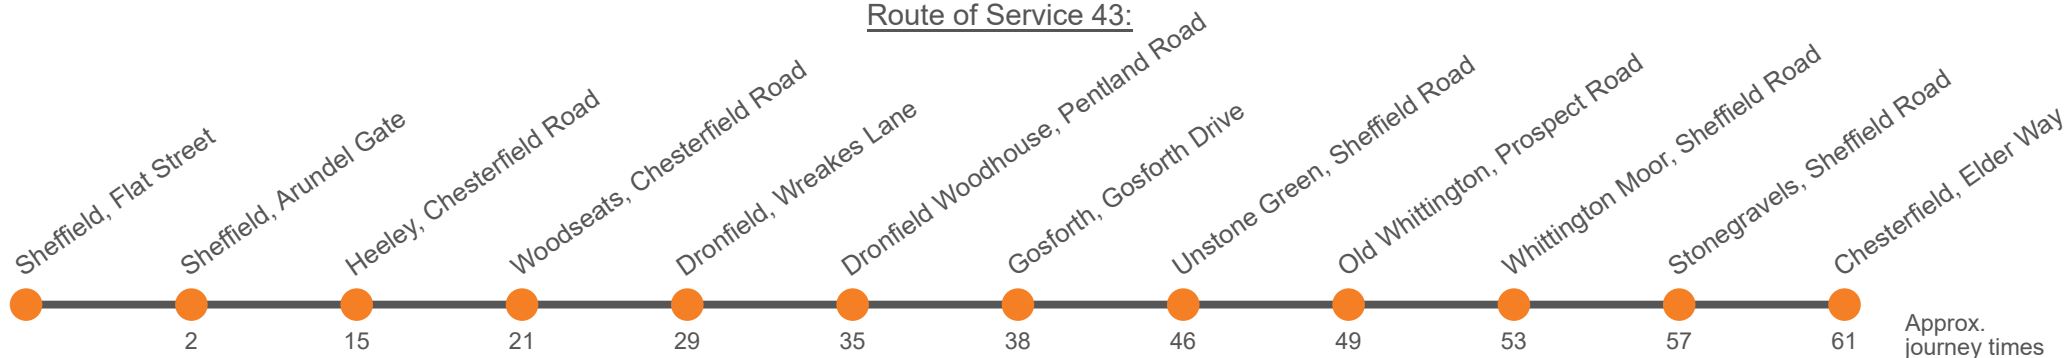

Route of Service 43:

Monday to Friday (continued)

Service:	43	43	44	43	43	44	43	43	44	43	43	44	43
Sheffield, Flat Street,	1016	1036	1056	1116	1136	1156	1216	1236	1256	1316	1336	1356	1416
Sheffield, Arundel Gate, Stop AG12	1018	1038	1058	1118	1138	1158	1218	1238	1258	1318	1338	1358	1418
Heeley, Retail Park	1031	1051	1111	1131	1151	1211	1231	1251	1312	1332	1352	1412	1433
Woodseats, Chesterfield Road	1037	1057	1117	1137	1157	1217	1237	1257	1318	1338	1358	1419	1440
Dronfield, Westbrook House	1046	1106		1146	1206		1246	1307		1348	1408		1450
Dronfield Woodhouse, Pentland Road Shops	1052	1112		1152	1212		1252	1313		1354	1414		1456
Flyover, Gosforth Drive	1055	1115		1155	1215		1255	1316		1357	1417		1459
Jordanthorpe, Dyche Lane/Dyche Road			1124			1224			1325			1427	
Coal Aston, Methodist Church			1127			1227			1328			1431	
Coal Aston, Holmesdale Road			1131			1231			1332			1435	
Dronfield, Snape Hill Lane			1135			1235			1336			1439	
Dronfield, Green Lane bottom			1138			1238			1339			1442	
Unstone Green, Loundes Road	1104	1124	1142	1204	1224	1242	1304	1325	1343	1406	1426	1447	1509
Old Whittington, Prospect Road	1107	1127	1145	1207	1227	1245	1307	1328	1346	1409	1429		1512
Sheepbridge, Cobnar Wood Close												1501	
Newbold, Coniston Road End												1508	
Whittington Moor, Lidl	1112	1132	1150	1212	1232	1250	1312	1333	1351	1414	1434	1513	1517
Stonegravels, opp Bus Depot	1116	1136	1154	1216	1236	1254	1316	1337	1355	1418	1438	1517	1521
Chesterfield, New Beetwell Street, Stop B9	1125	1145	1203	1225	1245	1303	1325	1346	1404	1427	1447	1526	1530
Chesterfield, Elder Way	...	...	...	...	...	...	...	...	...	...	...	...	...
Dronfield Railway Station	...	...	...	...	...	...	...	...	...	...	...	...	...