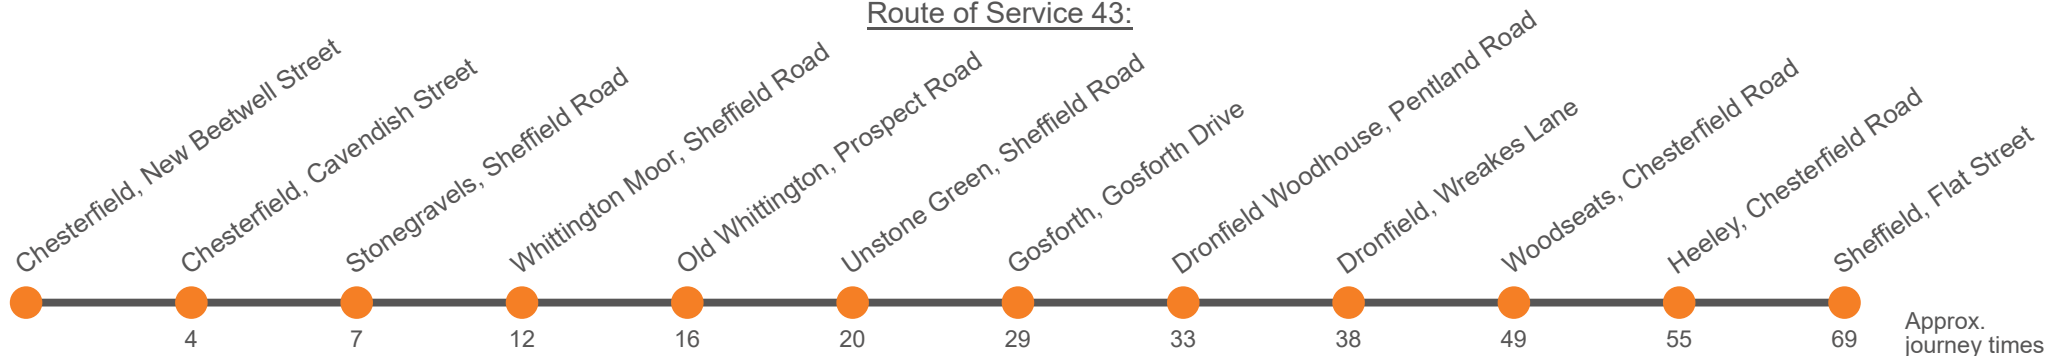

Route of Service 43:

Monday to Friday (continued)

Service:	43	43	44	43	43	44	43	43	44	43	43	44	43	43
Brampton, Barrell Inn	...	...	...	...	...	...	...	...	...	...	...	...	...	...
Chesterfield, New Beetwell Street, Stop B2	0838	0858	0919	0938	0958	19	38	58	1219	1238	1258	1319	1338	
Chesterfield, Cavendish Street, Stop T2	0842	0902	0923	0942	1002	23	42	02	1223	1242	1302	1323	1342	
Stonegravels, Bus Depot	0845	0905	0926	0945	1005	26	45	05	1226	1245	1305	1326	1345	
Whittington Moor, Lidl	0850	0910	0931	0950	1010	31	50	10	1231	1250	1310	1331	1350	
Old Whittington, Prospect Road	0854	0914	0935	0954	1014	35	54	14	1235	1254	1314	1335	1354	
Newbold, Coniston Road End														
Sheepbridge, Cobnar Wood Close														
Unstone Green, Loundes Road	0858	0918	0939	0958	1018	39	58	18	1239	1258	1318	1339	1358	
Flyover, Gosforth Drive	0907	0927		1007	1027		07	27		1307	1327		1407	
Dronfield Woodhouse, Balmoral Crescent	0911	0931		1011	1031		11	31		1311	1331		1411	
Dronfield, Wreakes Lane	0916	0936		1016	1036		16	36		1316	1336		1416	
Meadowhead, Chesterfield Road South														
Dronfield, Green Lane bottom			0944			44			1244			1344		
Dronfield, Railway Station														
Dronfield, Snape Hill Lane			0946			46			1246			1346		
Coal Aston, Holmesdale Road			0952			52			1252			1352		
Coal Aston, Dyche Lane			0957			57			1257			1357		
Jordanthorpe, Dyche Lane/Batemoor Rd			1000			00			1300			1400		
Woodseats, Library	0927	0947	1007	1027	1047	07	27	47	1307	1327	1347	1407	1427	
Heeley, Retail Park	0933	0953	1013	1033	1053	13	33	53	1313	1333	1353	1413	1433	
Sheffield, Flat Street,	0947	1007	1027	1047	1107	27	47	07	1327	1347	1407	1427	1447	
Dronfield, Bowshaw Inn, Sheffield Rd	...	...	...	...	...	...	...	...	...	...	...	...	...	...

Then at these mins past the hour until