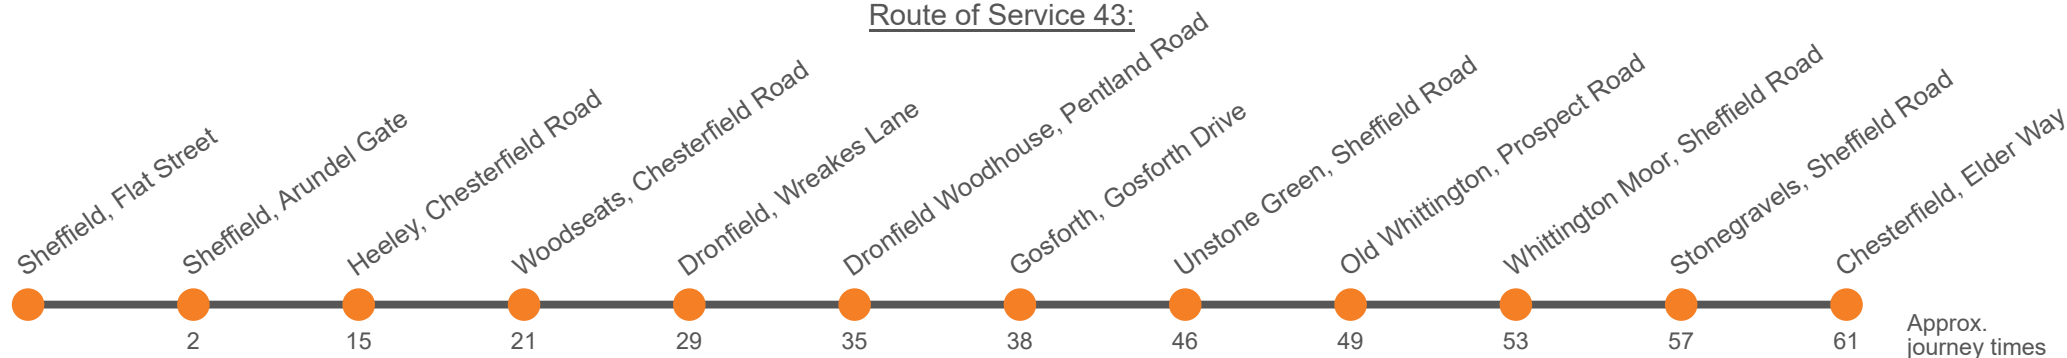

Route of Service 43:

Sunday

Service:	43	44	43	44	43	44	43	44	43	44	43	44	43
Sheffield, Flat Street,	0846	0946	1016	1046	1116	1148	1216	1250	1316	1350	1416	1450	1516
Sheffield, Arundel Gate, Stop AG12	0848	0948	1018	1048	1118	1150	1218	1252	1318	1352	1418	1452	1518
Heeley, Retail Park	0900	1000	1030	1100	1130	1202	1231	1305	1331	1405	1431	1505	1531
Woodseats, Chesterfield Road	0906	1006	1036	1106	1136	1208	1237	1311	1337	1411	1437	1511	1537
Dronfield, Westbrook House	0916		1045		1145		1247		1347		1447		1547
Dronfield Woodhouse, Pentland Road Shops	0921		1051		1151		1252		1352		1452		1552
Flyover, Gosforth Drive	0924		1054		1154		1255		1355		1455		1555
Jordanthorpe, Dyche Lane/Dyche Road		1014		1114		1216		1319		1419		1519	
Coal Aston, Methodist Church		1017		1117		1219		1322		1422		1522	
Coal Aston, Holmesdale Road		1021		1121		1223		1326		1426		1526	
Dronfield, Snape Hill Lane		1024		1124		1226		1329		1429		1529	
Unstone Green, Loundes Road	0932		1102		1202		1303		1403		1503		1603
Old Whittington, Prospect Road	0935		1105		1205		1306		1406		1506		1606
Whittington Moor, Lidl	0939		1109		1209		1310		1410		1510		1610
Stonegravels, opp Bus Depot	0943		1113		1213		1314		1414		1514		1614
Chesterfield, Elder Way	0947		1117		1217		1318		1418		1518		1618
Dronfield Railway Station	...	1026	...	1126	...	1228	...	1331	...	1431	...	1531	...