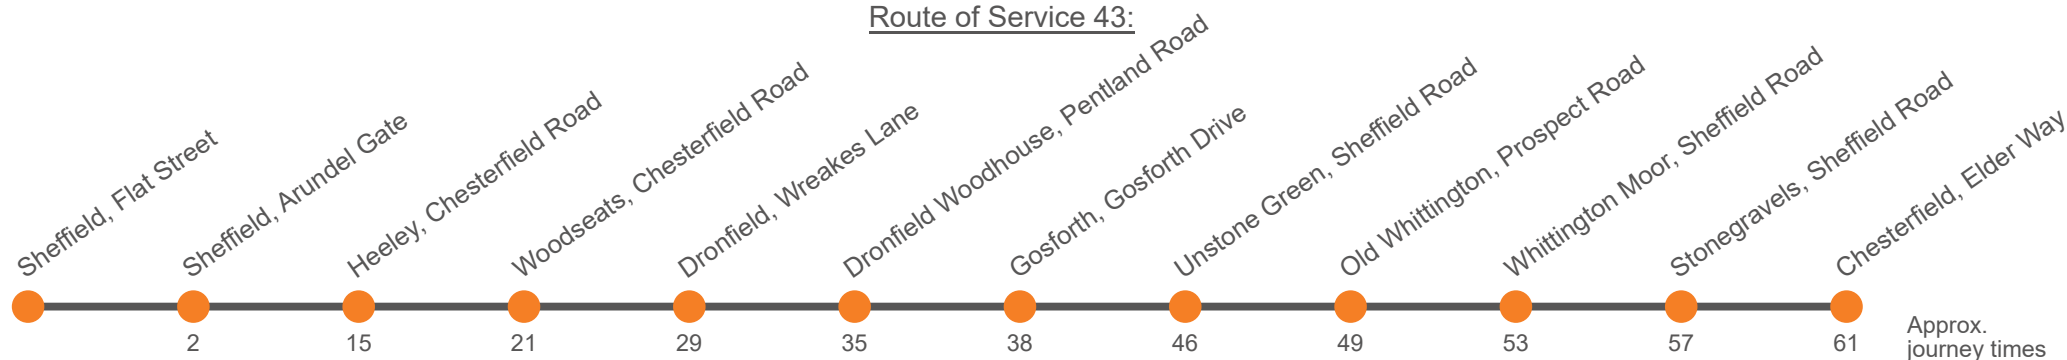

Route of Service 43:

Monday to Friday

Service:	43	43	43	44	43	43	44	43	43	44	43	43	44
Sheffield, Flat Street,	0513	0607	0637	0652	0707	0728	0749	0810	0835	0856	0916	0936	0956
Sheffield, Arundel Gate, Stop AG12	0515	0609	0639	0654	0709	0730	0751	0812	0837	0858	0918	0938	0958
Heeley, Retail Park	0527	0621	0651	0707	0722	0745	0806	0827	0851	0911	0931	0951	1011
Woodseats, Chesterfield Road	0532	0626	0656	0714	0729	0752	0813	0834	0858	0917	0937	0957	1017
Dronfield, Westbrook House	0540	0635	0705		0739	0803		0845	0908		0946	1006	
Dronfield Woodhouse, Pentland Road Shops	0546	0641	0711		0745	0809		0851	0914		0952	1012	
Flyover, Gosforth Drive	0549	0644	0714		0748	0812		0854	0917		0955	1015	
Jordanthorpe, Dyche Lane/Dyche Road				0721			0821			0924			1024
Coal Aston, Methodist Church				0724			0824			0927			1027
Coal Aston, Holmesdale Road				0728			0828			0931			1031
Dronfield, Snape Hill Lane				0732			0832			0935			1035
Dronfield, Green Lane bottom				0735			0835			0938			1038
Unstone Green, Loundes Road	0557	0653	0723	0740	0759	0823	0840	0903	0926	0943	1004	1024	1042
Old Whittington, Prospect Road	0601	0657	0727	0744	0803	0827	0844	0906	0929	0946	1007	1027	1045
Sheepbridge, Cobnar Wood Close													
Newbold, Coniston Road End													
Whittington Moor, Lidl	0605	0702	0732	0749	0810	0833	0850	0912	0935	0951	1012	1032	1050
Stonegravels, opp Bus Depot	0609	0707	0737	0754	0815	0838	0855	0917	0940	0955	1016	1036	1054
Chesterfield, New Beetwell Street, Stop B9					0824	0847	0904	0926	0949	1004	1025	1045	1103
Chesterfield, Elder Way	0614	0712	0742	0759	...	...	...	...	...	...	...	...	...
Dronfield Railway Station	...	...	...	...	...	...	...	...	...	...	...	...	...