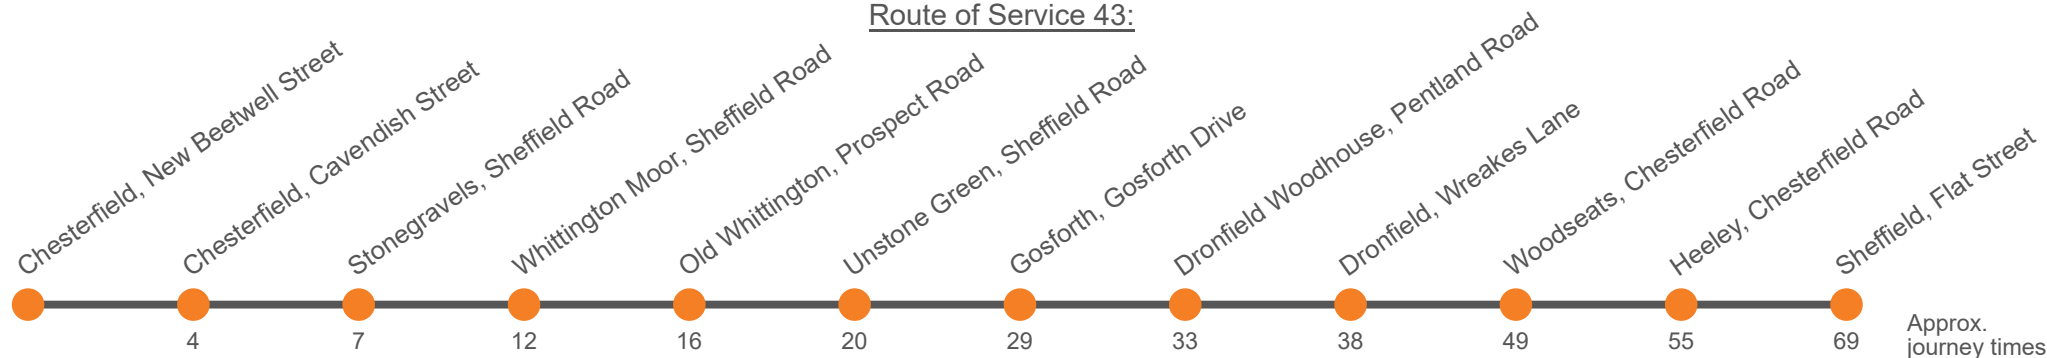

Route of Service 43:

Monday to Friday

Service:	43	43	43	43	44	43	44	43	43	44	43	43	44
Brampton, Barrell Inn	...	...	...	...	...	...	...	...	...	0659	...	...	...
Chesterfield, New Beetwell Street, Stop B2	...	...	...	...	...	...	...	...	...	0704	...	...	...
Chesterfield, Cavendish Street, Stop T2	...	0458	0525	...	0540	0555	0604	0626	0651	0709	0727	0750	0814
Stonegravels, Bus Depot	...	0501	0528	...	0543	0558	0607	0629	0654	0712	0730	0753	0817
Whittington Moor, Lidl	...	0505	0532	...	0548	0603	0612	0634	0659	0717	0735	0758	0822
Old Whittington, Prospect Road	...	0508	0535	...		0607		0638	0703		0741	0805	
Newbold, Coniston Road End	...			...	0551		0615			0720			0825
Sheepbridge, Cobnar Wood Close	...			...	0556		0621			0726			0832
Unstone Green, Loundes Road	...	0511	0539	...	0601	0611	0628	0642	0707	0733	0746	0811	0839
Flyover, Gosforth Drive	...	0519	0547	...		0620		0652	0717		0756	0821	
Dronfield Woodhouse, Balmoral Crescent	...	0522	0550	...		0624		0657	0722		0801	0826	
Dronfield, Wreakes Lane	...	0527	0555	...		0629		0702	0727		0806	0831	
Meadowhead, Chesterfield Road South	0450				0609								
Dronfield, Green Lane bottom					0606		0633			0739			0844
Dronfield, Railway Station													
Dronfield, Snape Hill Lane					0608		0635			0741			0846
Coal Aston, Holmesdale Road					0612		0641			0747			0852
Coal Aston, Dyche Lane					0616		0646			0752			0857
Jordanthorpe, Dyche Lane/Batemoor Rd					0619		0649			0755			0900
Woodseats, Library	0455	0536	0604	0614	0626	0638	0658	0715	0740	0805	0819	0844	0907
Heeley, Retail Park	0459	0540	0609	0619	0631	0644	0704	0721	0747	0811	0826	0850	0913
Sheffield, Flat Street,	0510	0553	0623	0633	0645	0658	0718	0736	0802	0826	0841	0905	0927
Dronfield, Bowshaw Inn, Sheffield Rd	...	...	...	...	...	...	...	...	...	...	...	...	...